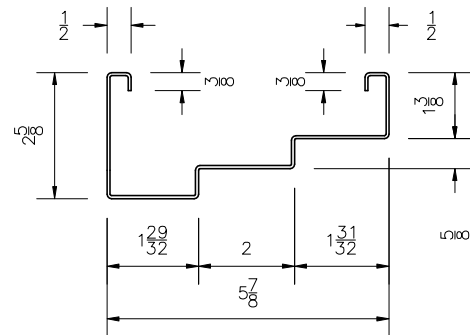

AS-DR

DW-DR

DR-MULLION

AS-SR

DW-SR

SR-MULLION

AS-CO

DW-CO

AS-DE

DW-DE

DATE	REVISION	BY

602 S. 65TH AVE.
PHOENIX, AZ 85043
PHONE: (602) 641-7200
FAX: (623) 936-1325
WWW.DAYBAR-XPRESS.COM

CUSTOMER:		
REFERENCE:		
DRAWING #:	SCALE:	
DRAWN BY:	DATE:	SHEET: