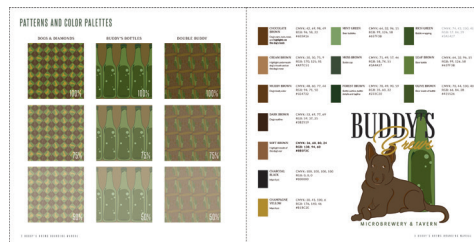

### VINE SPIRALS

A copper-plate engraving was created during a month-long process that involved applying thick, tar-like layers of ink, burnishing away the desired areas and linework, and resting the plate in an acid-bath solution for a period of time. This process was repeated numerous times until the desired image was created.