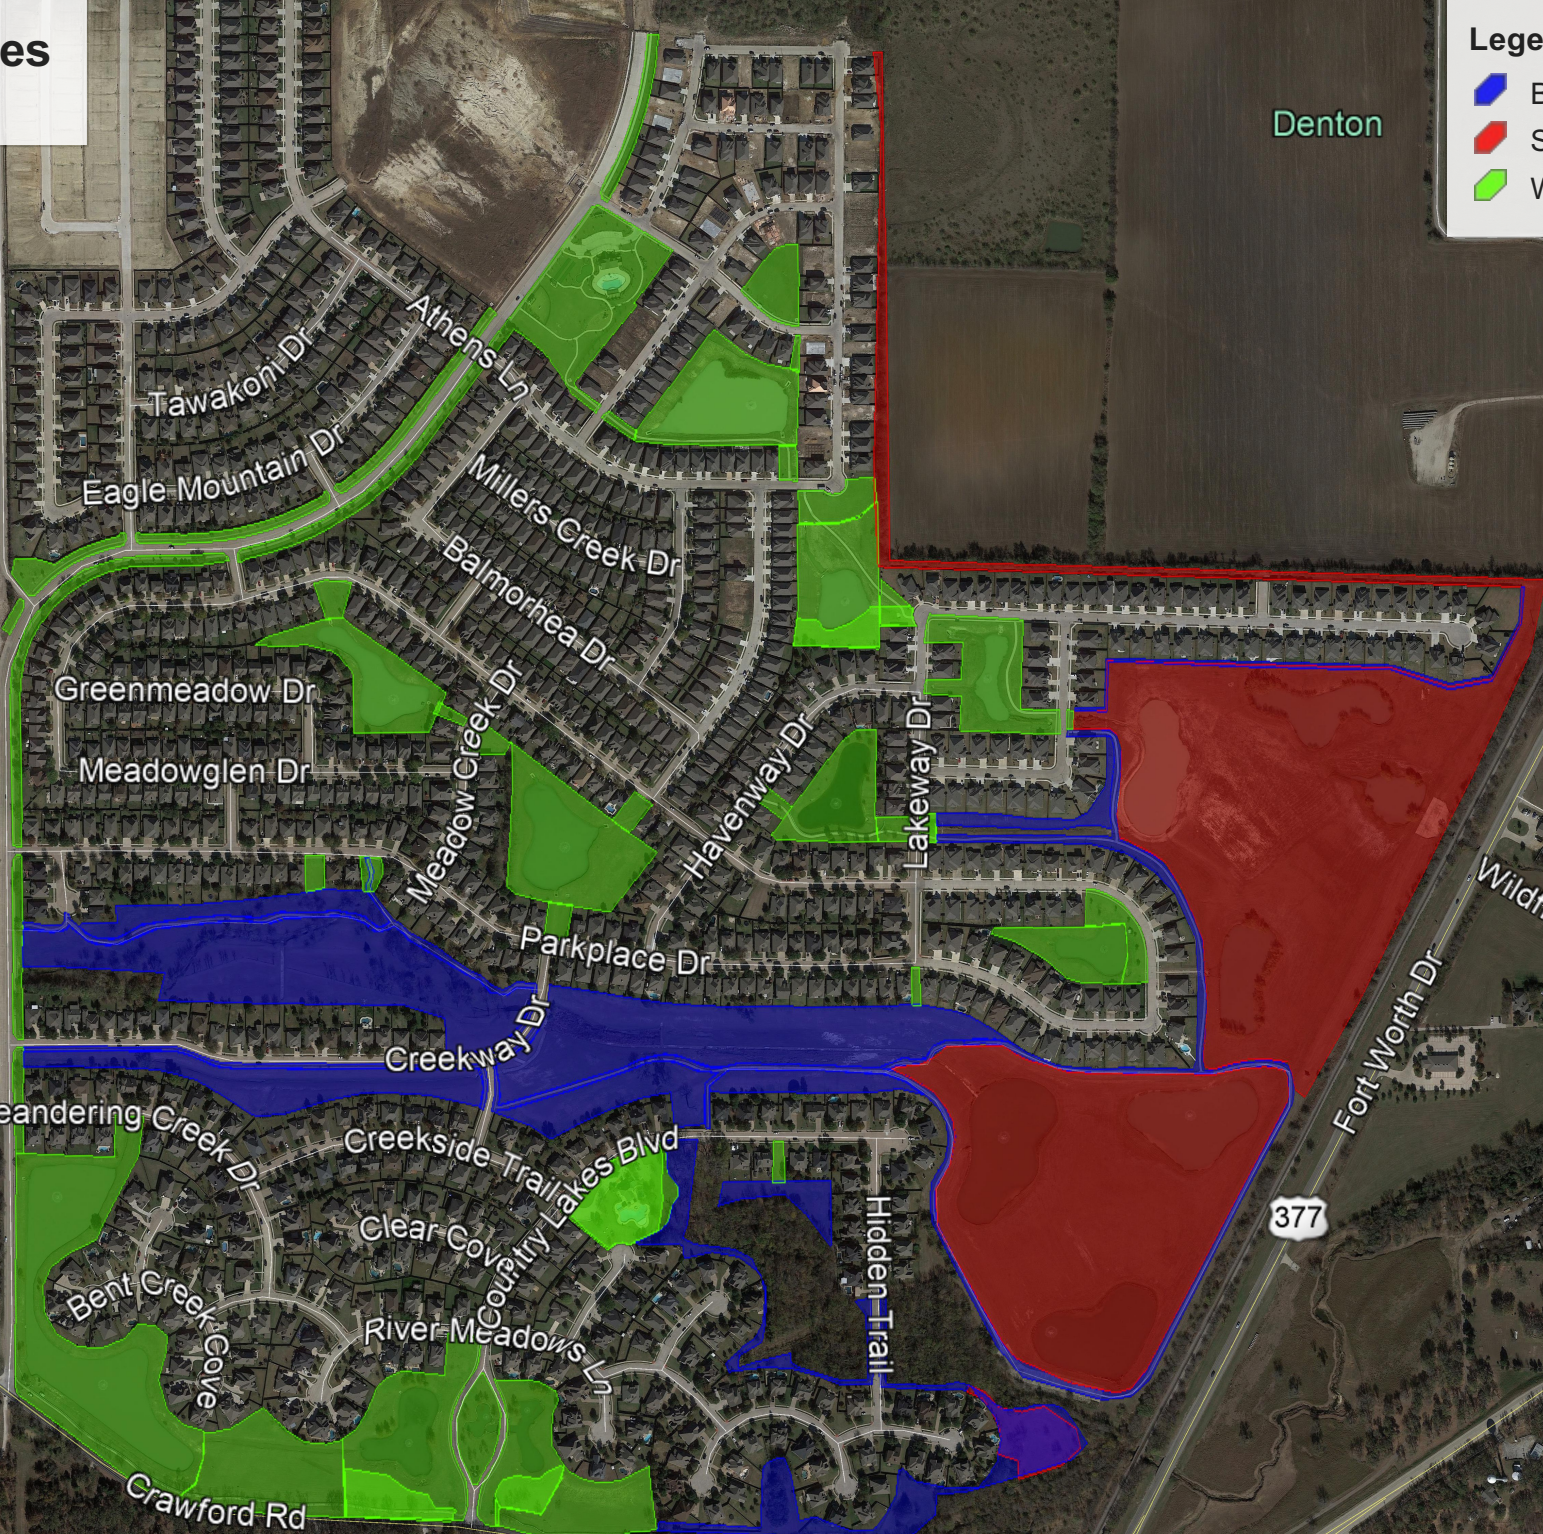

# Country Lakes

Service Map

**Legend**

-  Bi-Weekly Mows
-  Seasonal Mows
-  Weekly Mows

Denton

Skyline Dr

Google Earth

© 2021 Google

2000 ft