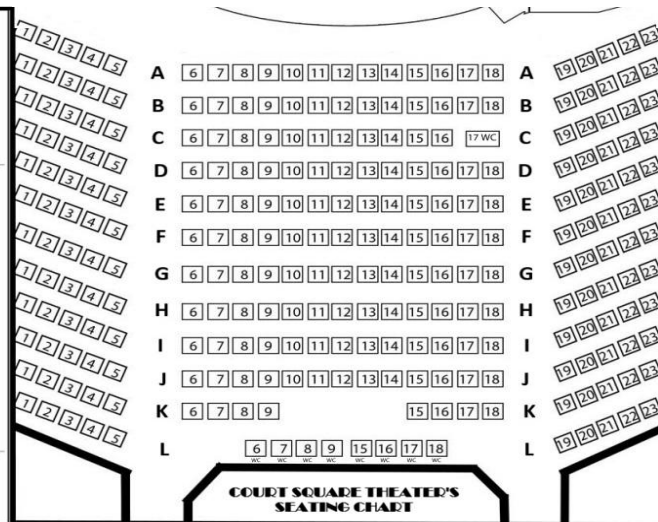

2026 Rental Rates for Court Square Theater

Rates		
First Three Hours	Each Additional Hour	Daily Maximum (8hr)

Corporate Rates	\$750	\$200	\$1,500
Non-Profit Rates	\$600	\$150	\$1,200
Birthday Party Rates (up to 50 ppl)	\$500	\$100	N/A

Court Square Theater is a versatile performance venue in the heart of downtown Harrisonburg, offering an intimate yet professional setting for a wide range of events. The stage measures 36 feet wide by 27 feet deep and features stage curtains, a green room, and a digital projector for film and multimedia presentations. With theater-style seating for up to 260 guests, the space is perfect for performances, presentations, film screenings, panels, classes, celebrations, and community events.

COURT SQUARE THEATER STAGE DIAGRAM

COURT SQUARE THEATER SEATING CHART

Your rental includes the use of our lobby, green room area as well as the use of our digital light and sound system with approved users.

Additional equipment available (upon request):

- ~Lectern – On Stage,
- ~Corded Microphones (Max 6)
- ~Wireless Handheld Microphones (Max 4)
- ~Chairs on Stage (Max 20)
- ~6' Tables on Stage (Max 4)
- ~6' Tables in Lobby (Max 1) and in Market Place (Max 3)