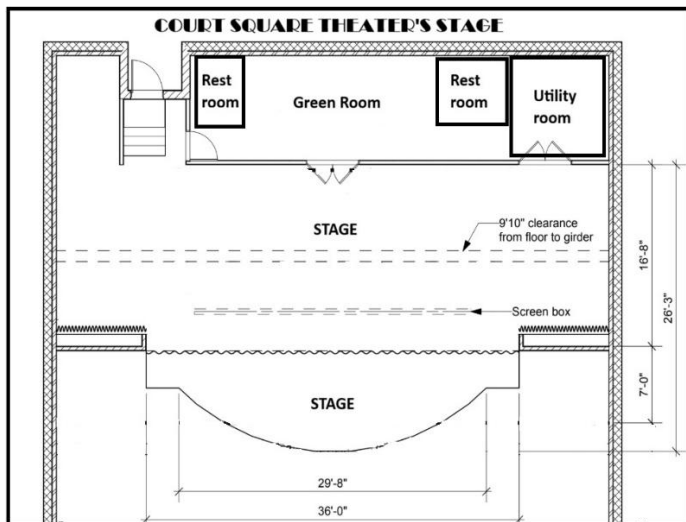

Rates		
First Three Hours	Each Additional Hour	Daily Maximum (8hr)

Corporate Rates	$750	$200	$1,500
Non-Profit Rates	$600	$150	$1,200
Birthday Party Rates (up to 50 ppl)	$500	$100	N/A

* Arrival, rehearsals, performance and load out are all included in the number of hours. If your rental exceeds the 8 hours, you will be charged the full day rate, plus $100 for each hour beyond the 8 hours. You will have access to the space only during the rental time. These rates do not include Sound Engineers, Light Technicians, Projectionists or Box Office/Ticket Management.

Court Square Theater is a versatile performance venue in the heart of downtown Harrisonburg, offering an intimate yet professional setting for a wide range of events. The stage measures 36 feet wide by 27 feet deep and features stage curtains, a green room, and a digital projector for film and multimedia presentations. With theater-style seating for up to 260 guests, the space is perfect for performances, presentations, film screenings, panels, classes, celebrations, and community events.

COURT SQUARE THEATER STAGE DIAGRAM