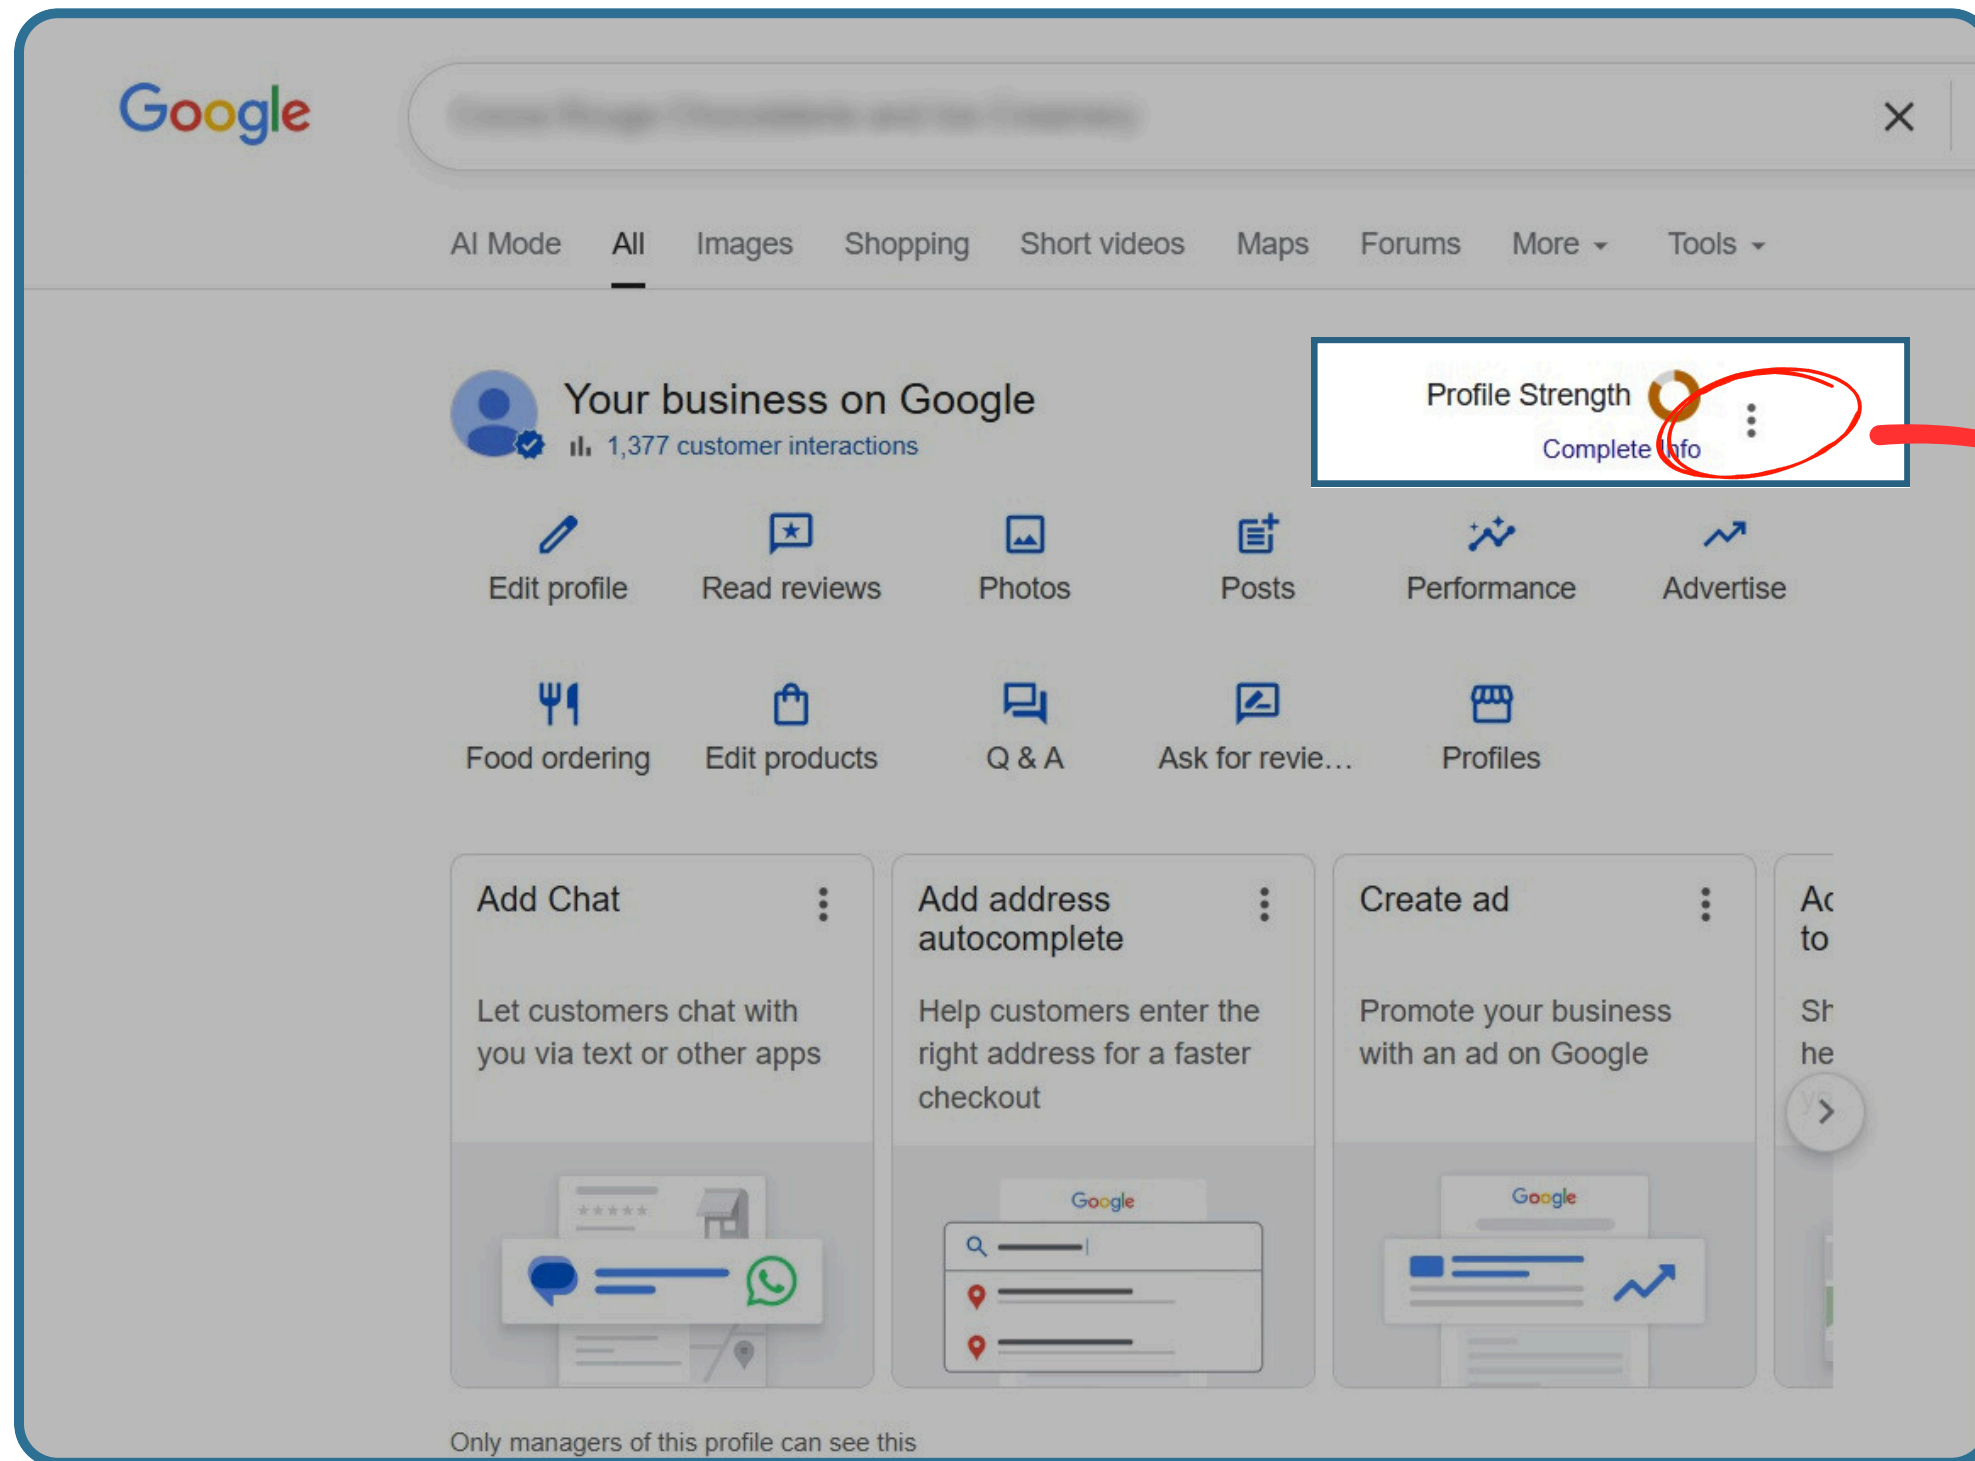

STEP 3:

Click on the 3-dot icon beside
"Profile Strength"