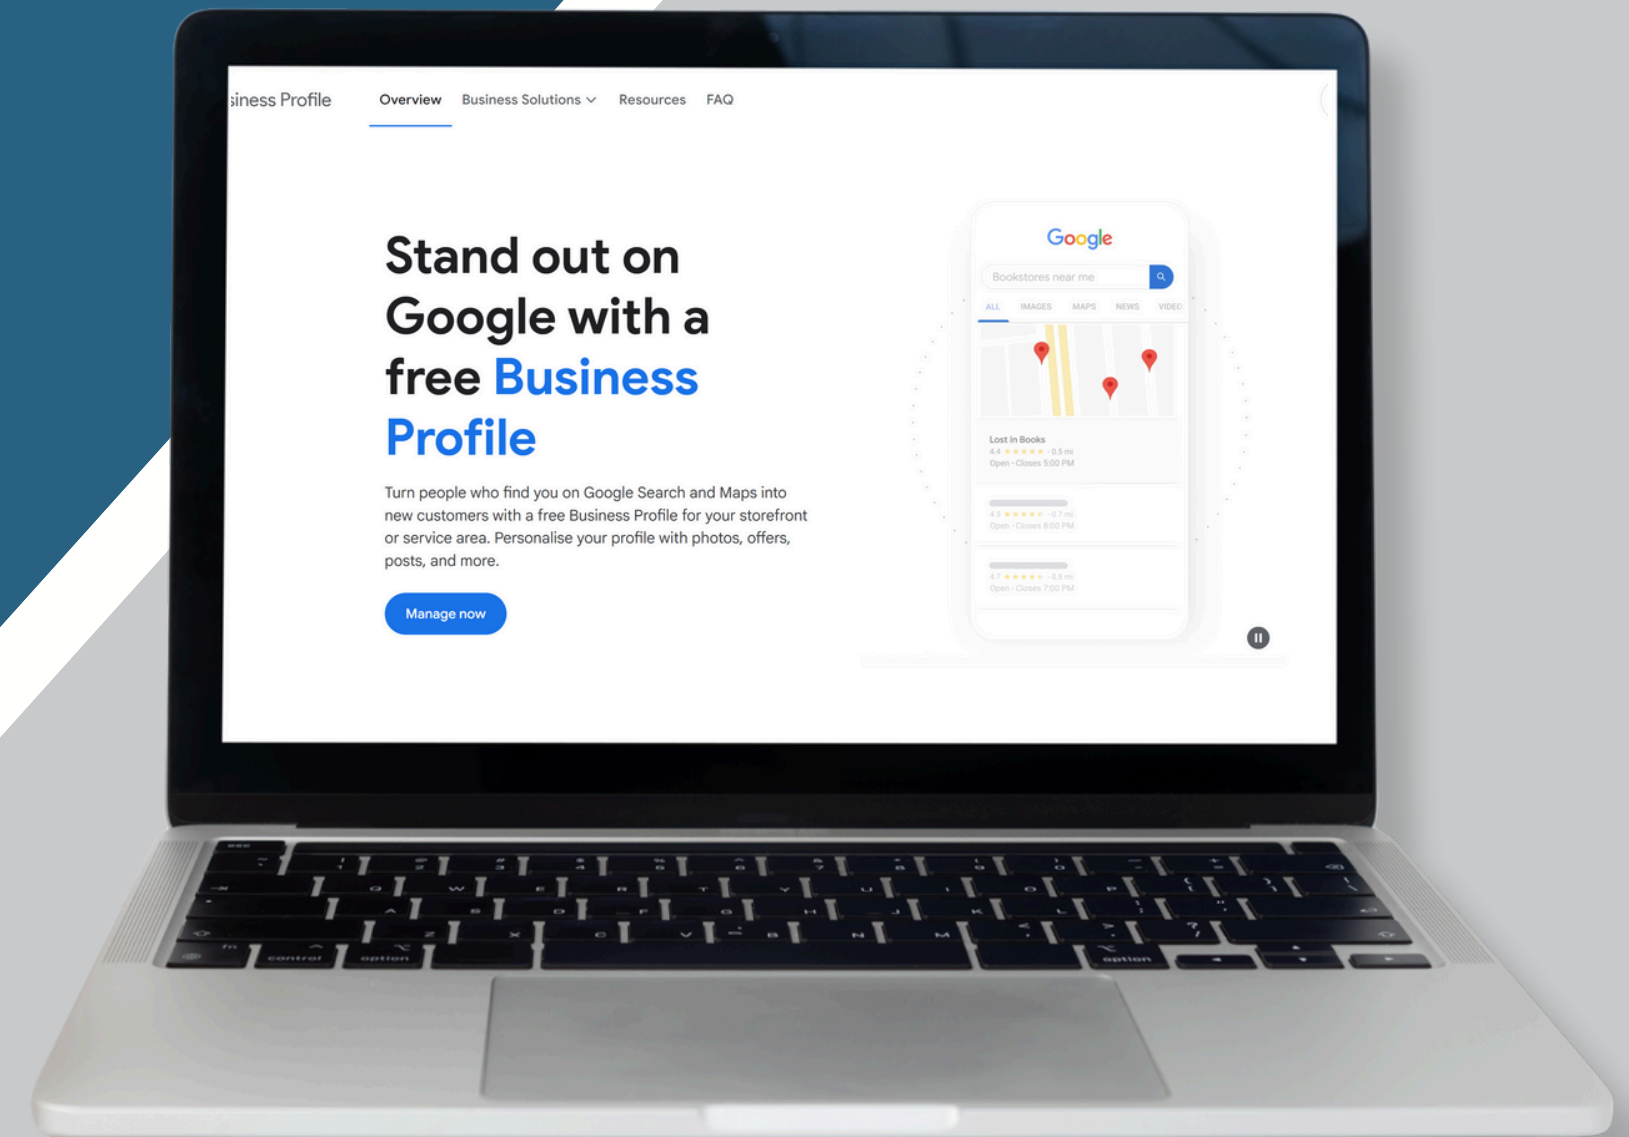

# Google Business Profile

A Step-by-Step Guide

# STEP 1:

Go to your [Google Business Profile sign in page](#) and click "Sign In".  
OR search for "Google Business Profile Manager Sign In"

# STEP 2:

The screenshot shows the Google Business Profile Manager interface. At the top, there is a search bar labeled "Search businesses" and a navigation menu on the left with options: Businesses, Reviews, Linked accounts, Settings, and Support. The main content area displays a table of businesses. The table has columns for "Store code", "Business", and "Status". One row is highlighted in white, and its "Status" column contains a "Verified" badge and a "See your profile" button. This button is circled in red. A red arrow points from the button to a dark blue callout box on the right.