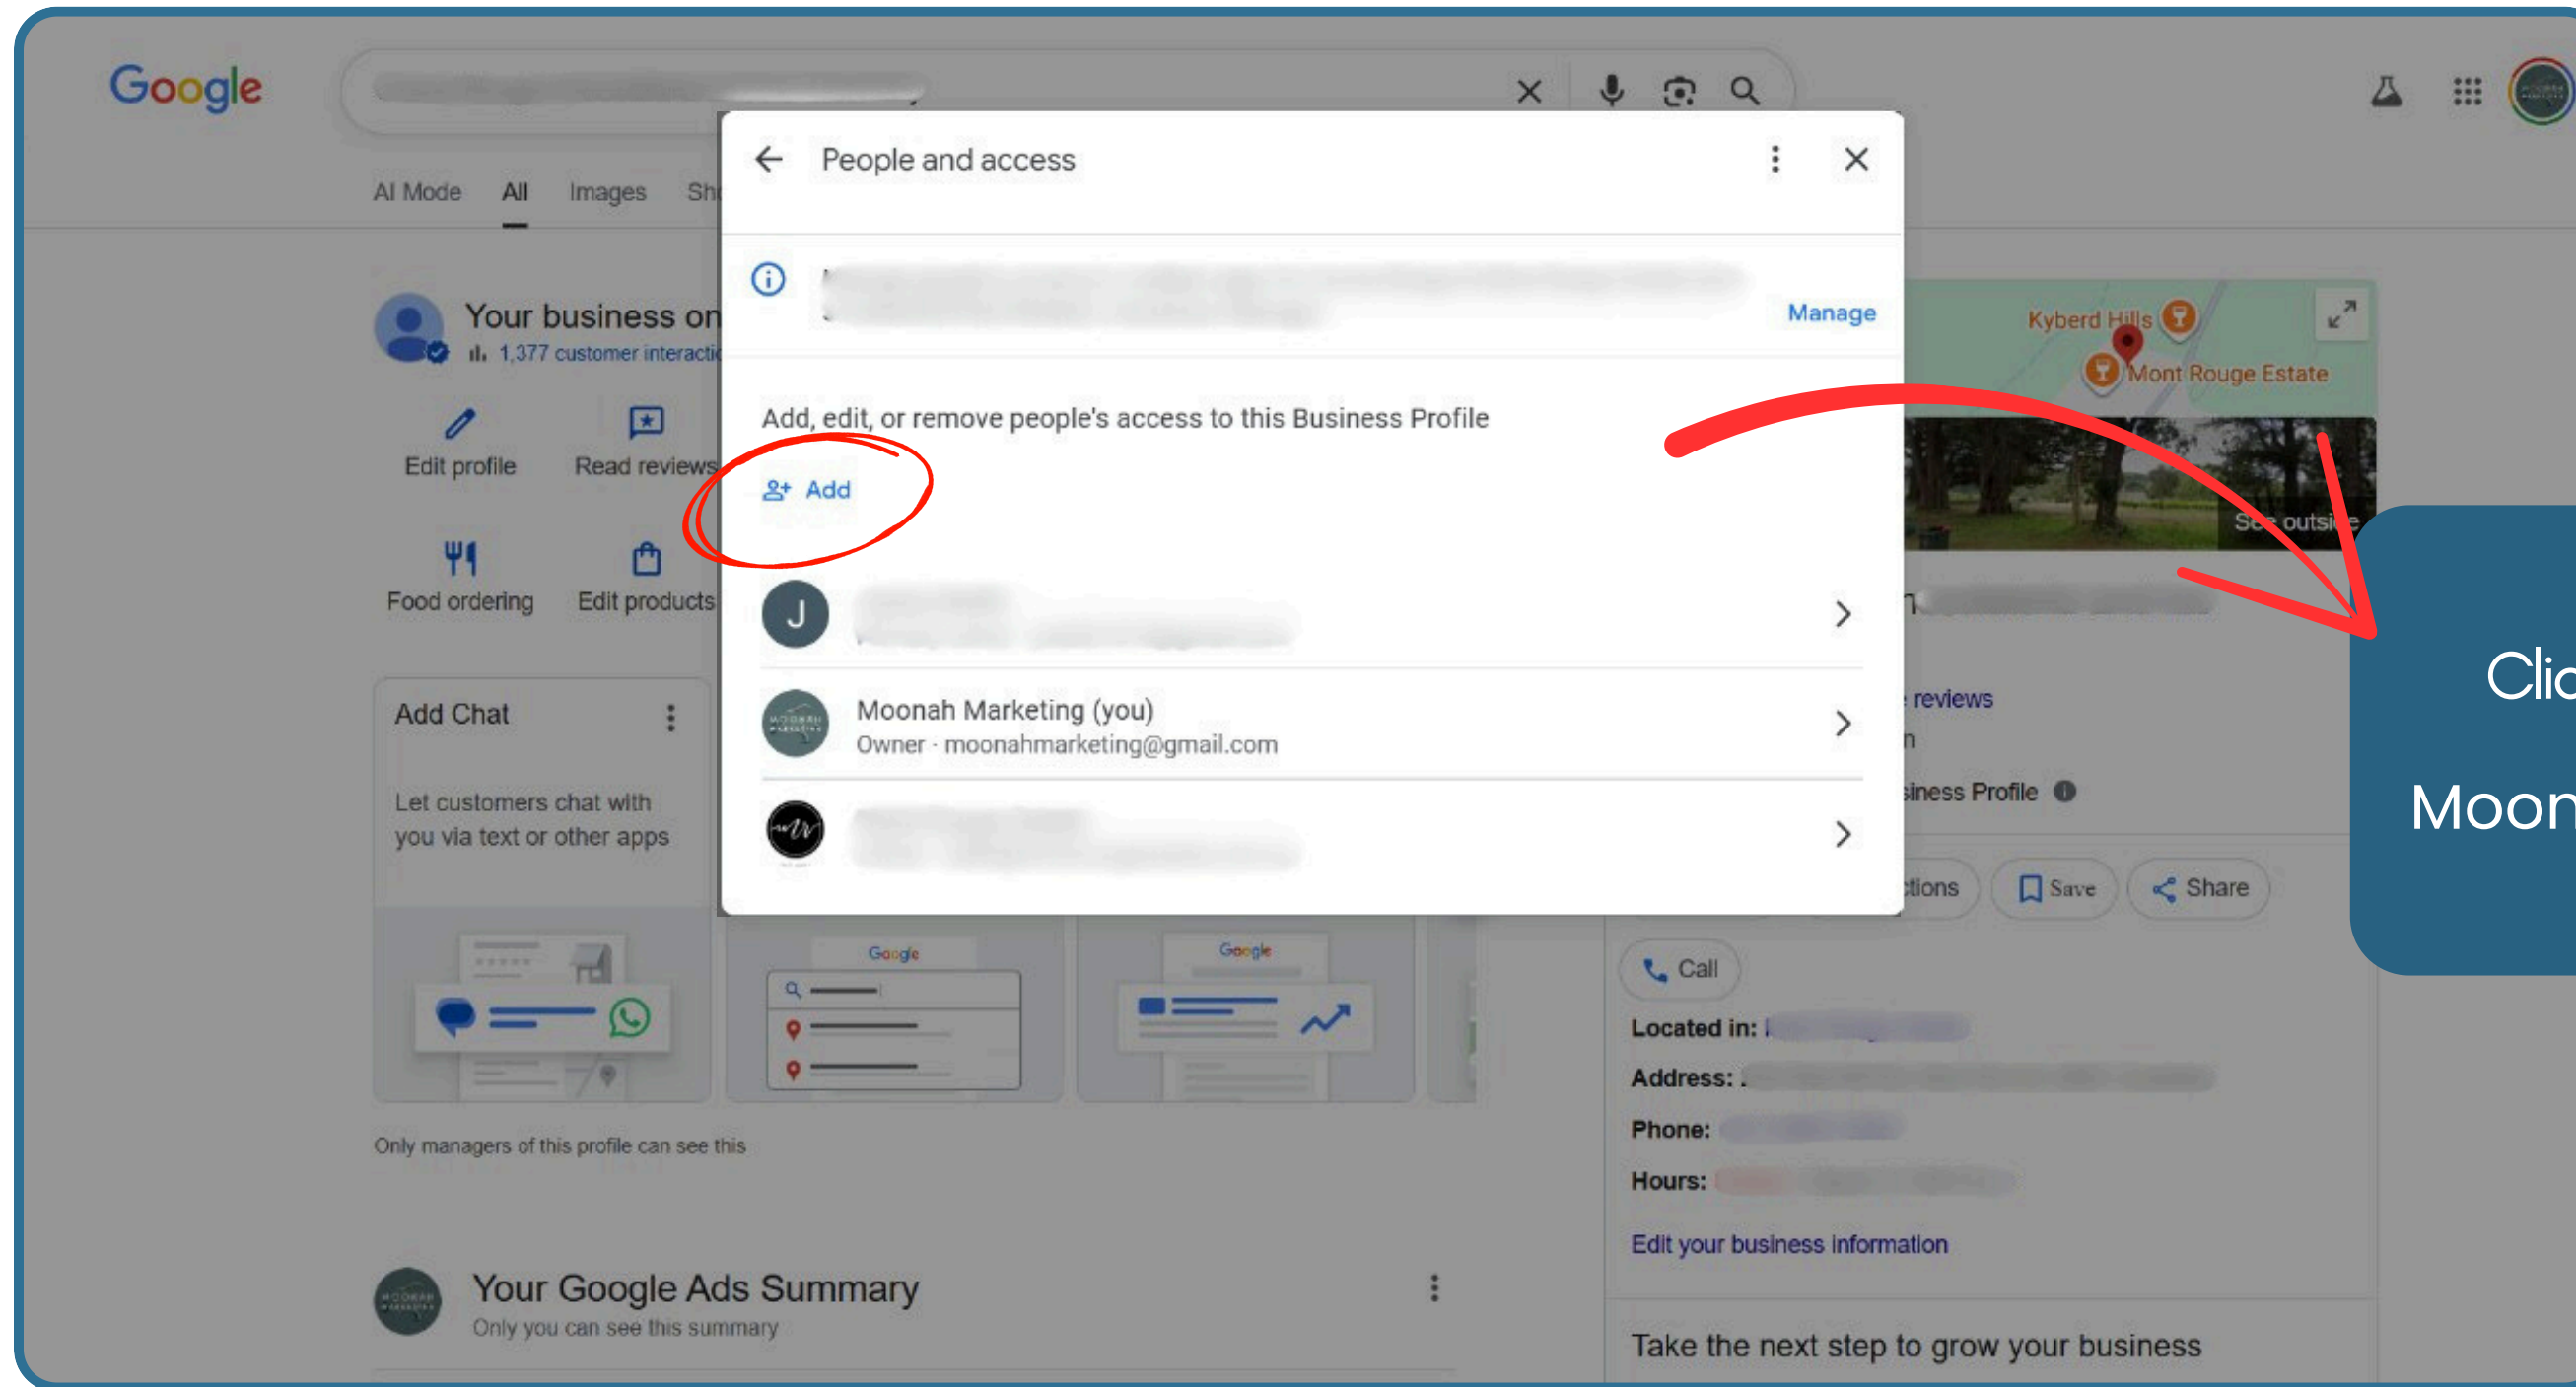

STEP 6:

Click "Add" and type in the email:
MoonahMarketing@gmail.com