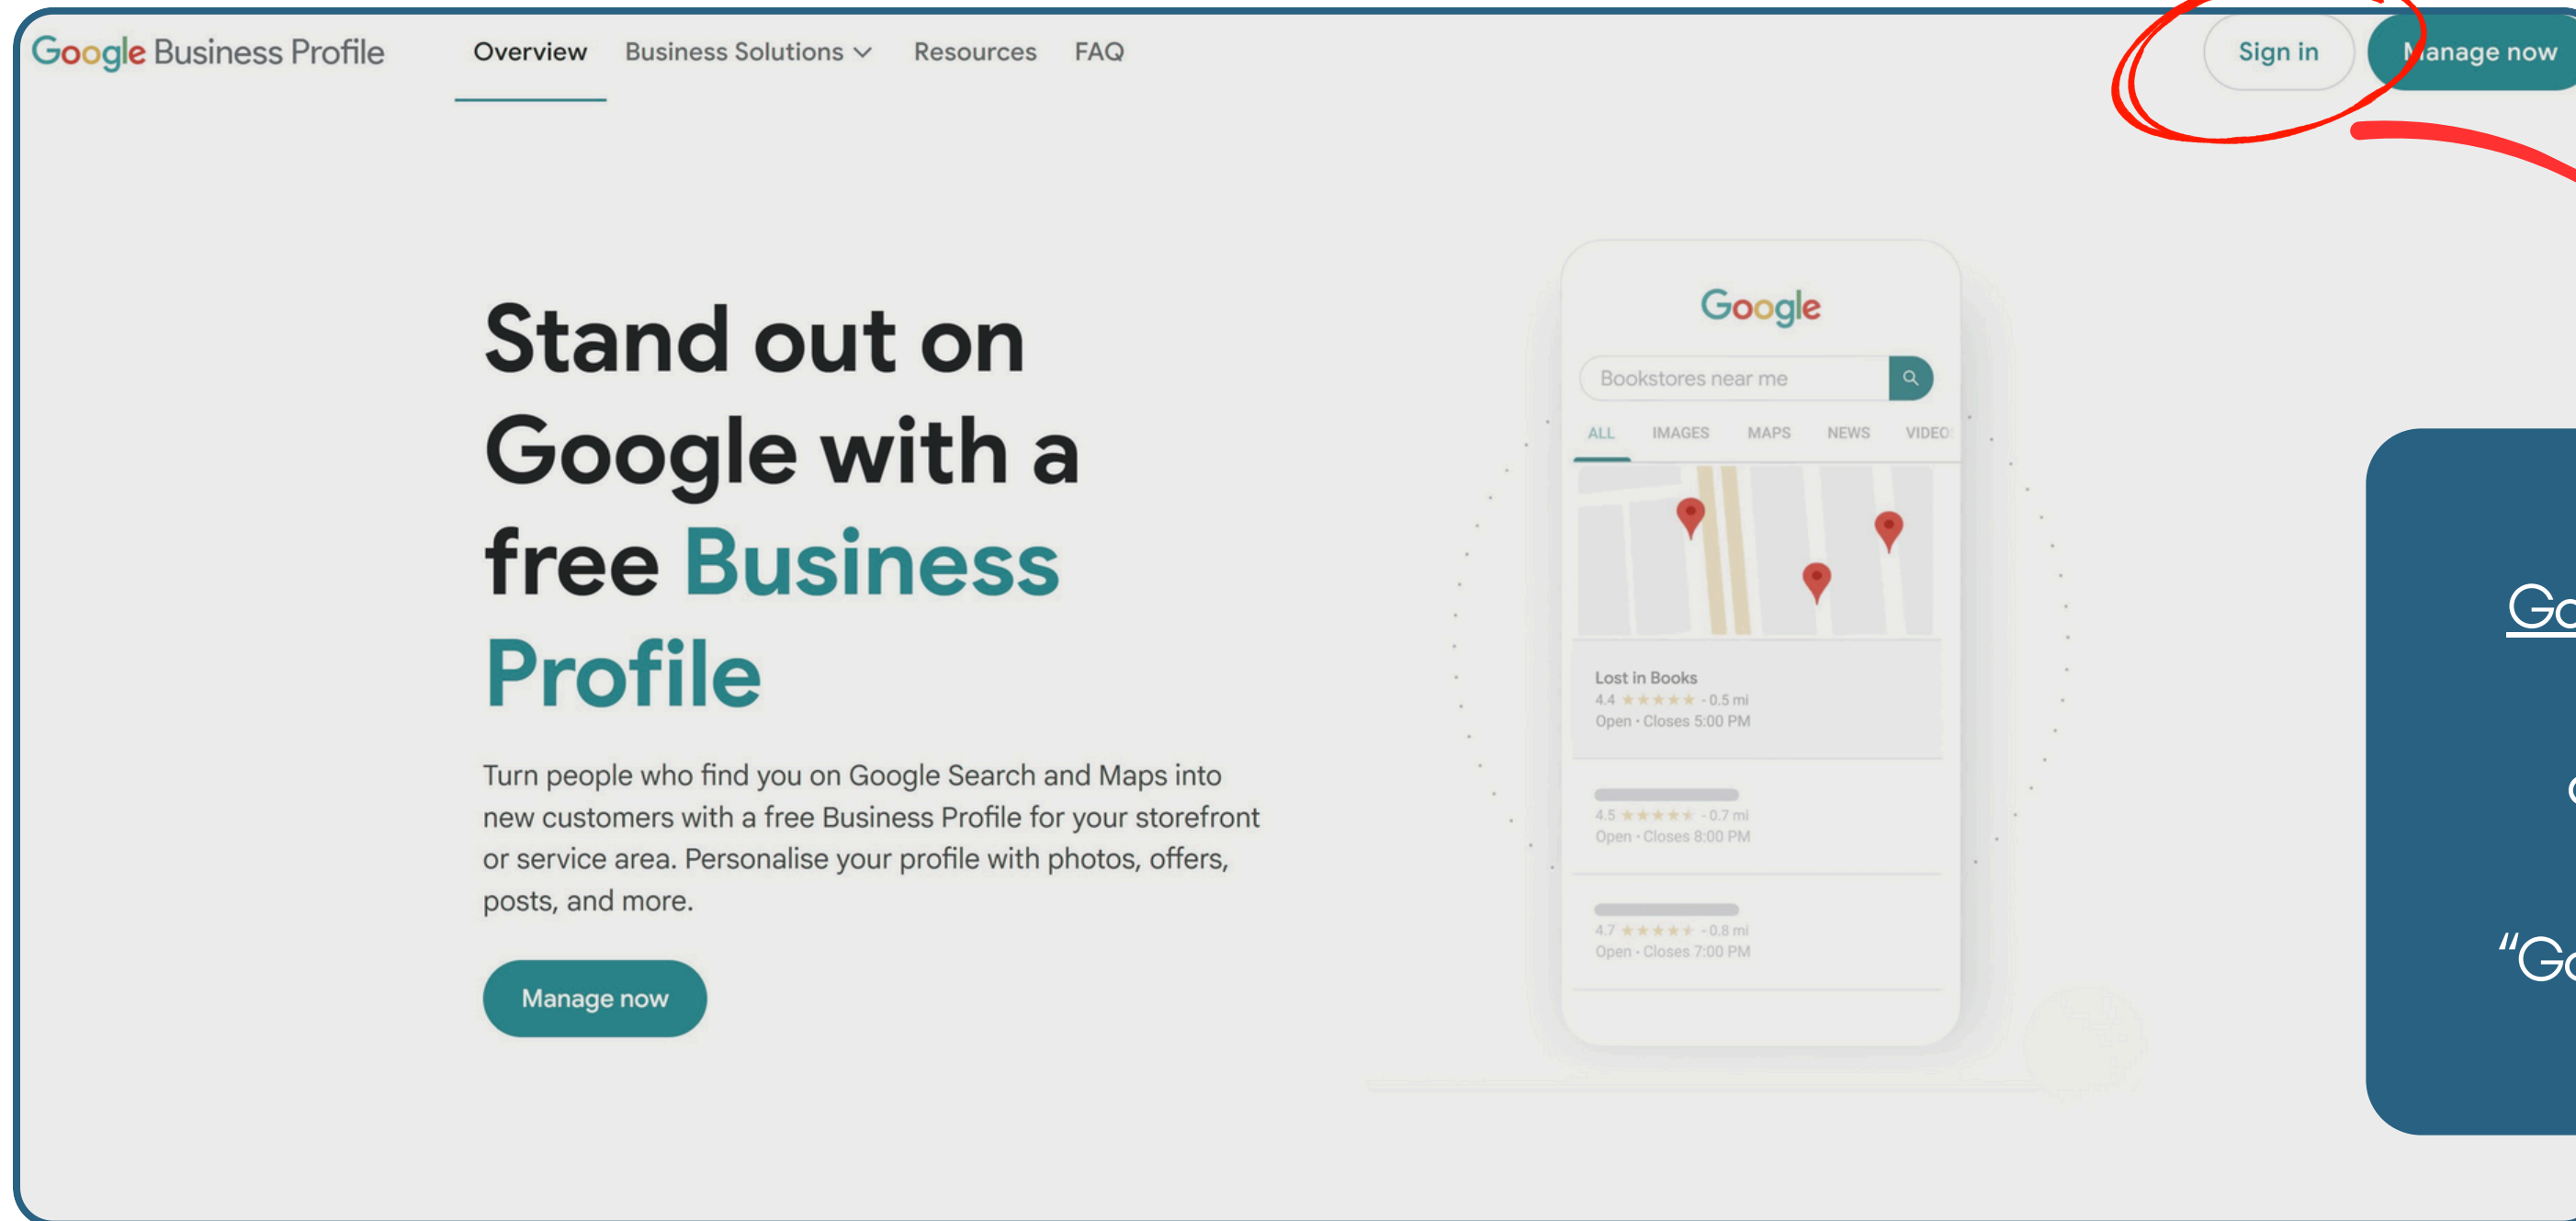

STEP 1:

Go to your [Google Business Profile sign in page](#) and click "Sign In".
OR search for "Google Business Profile Manager Sign In"