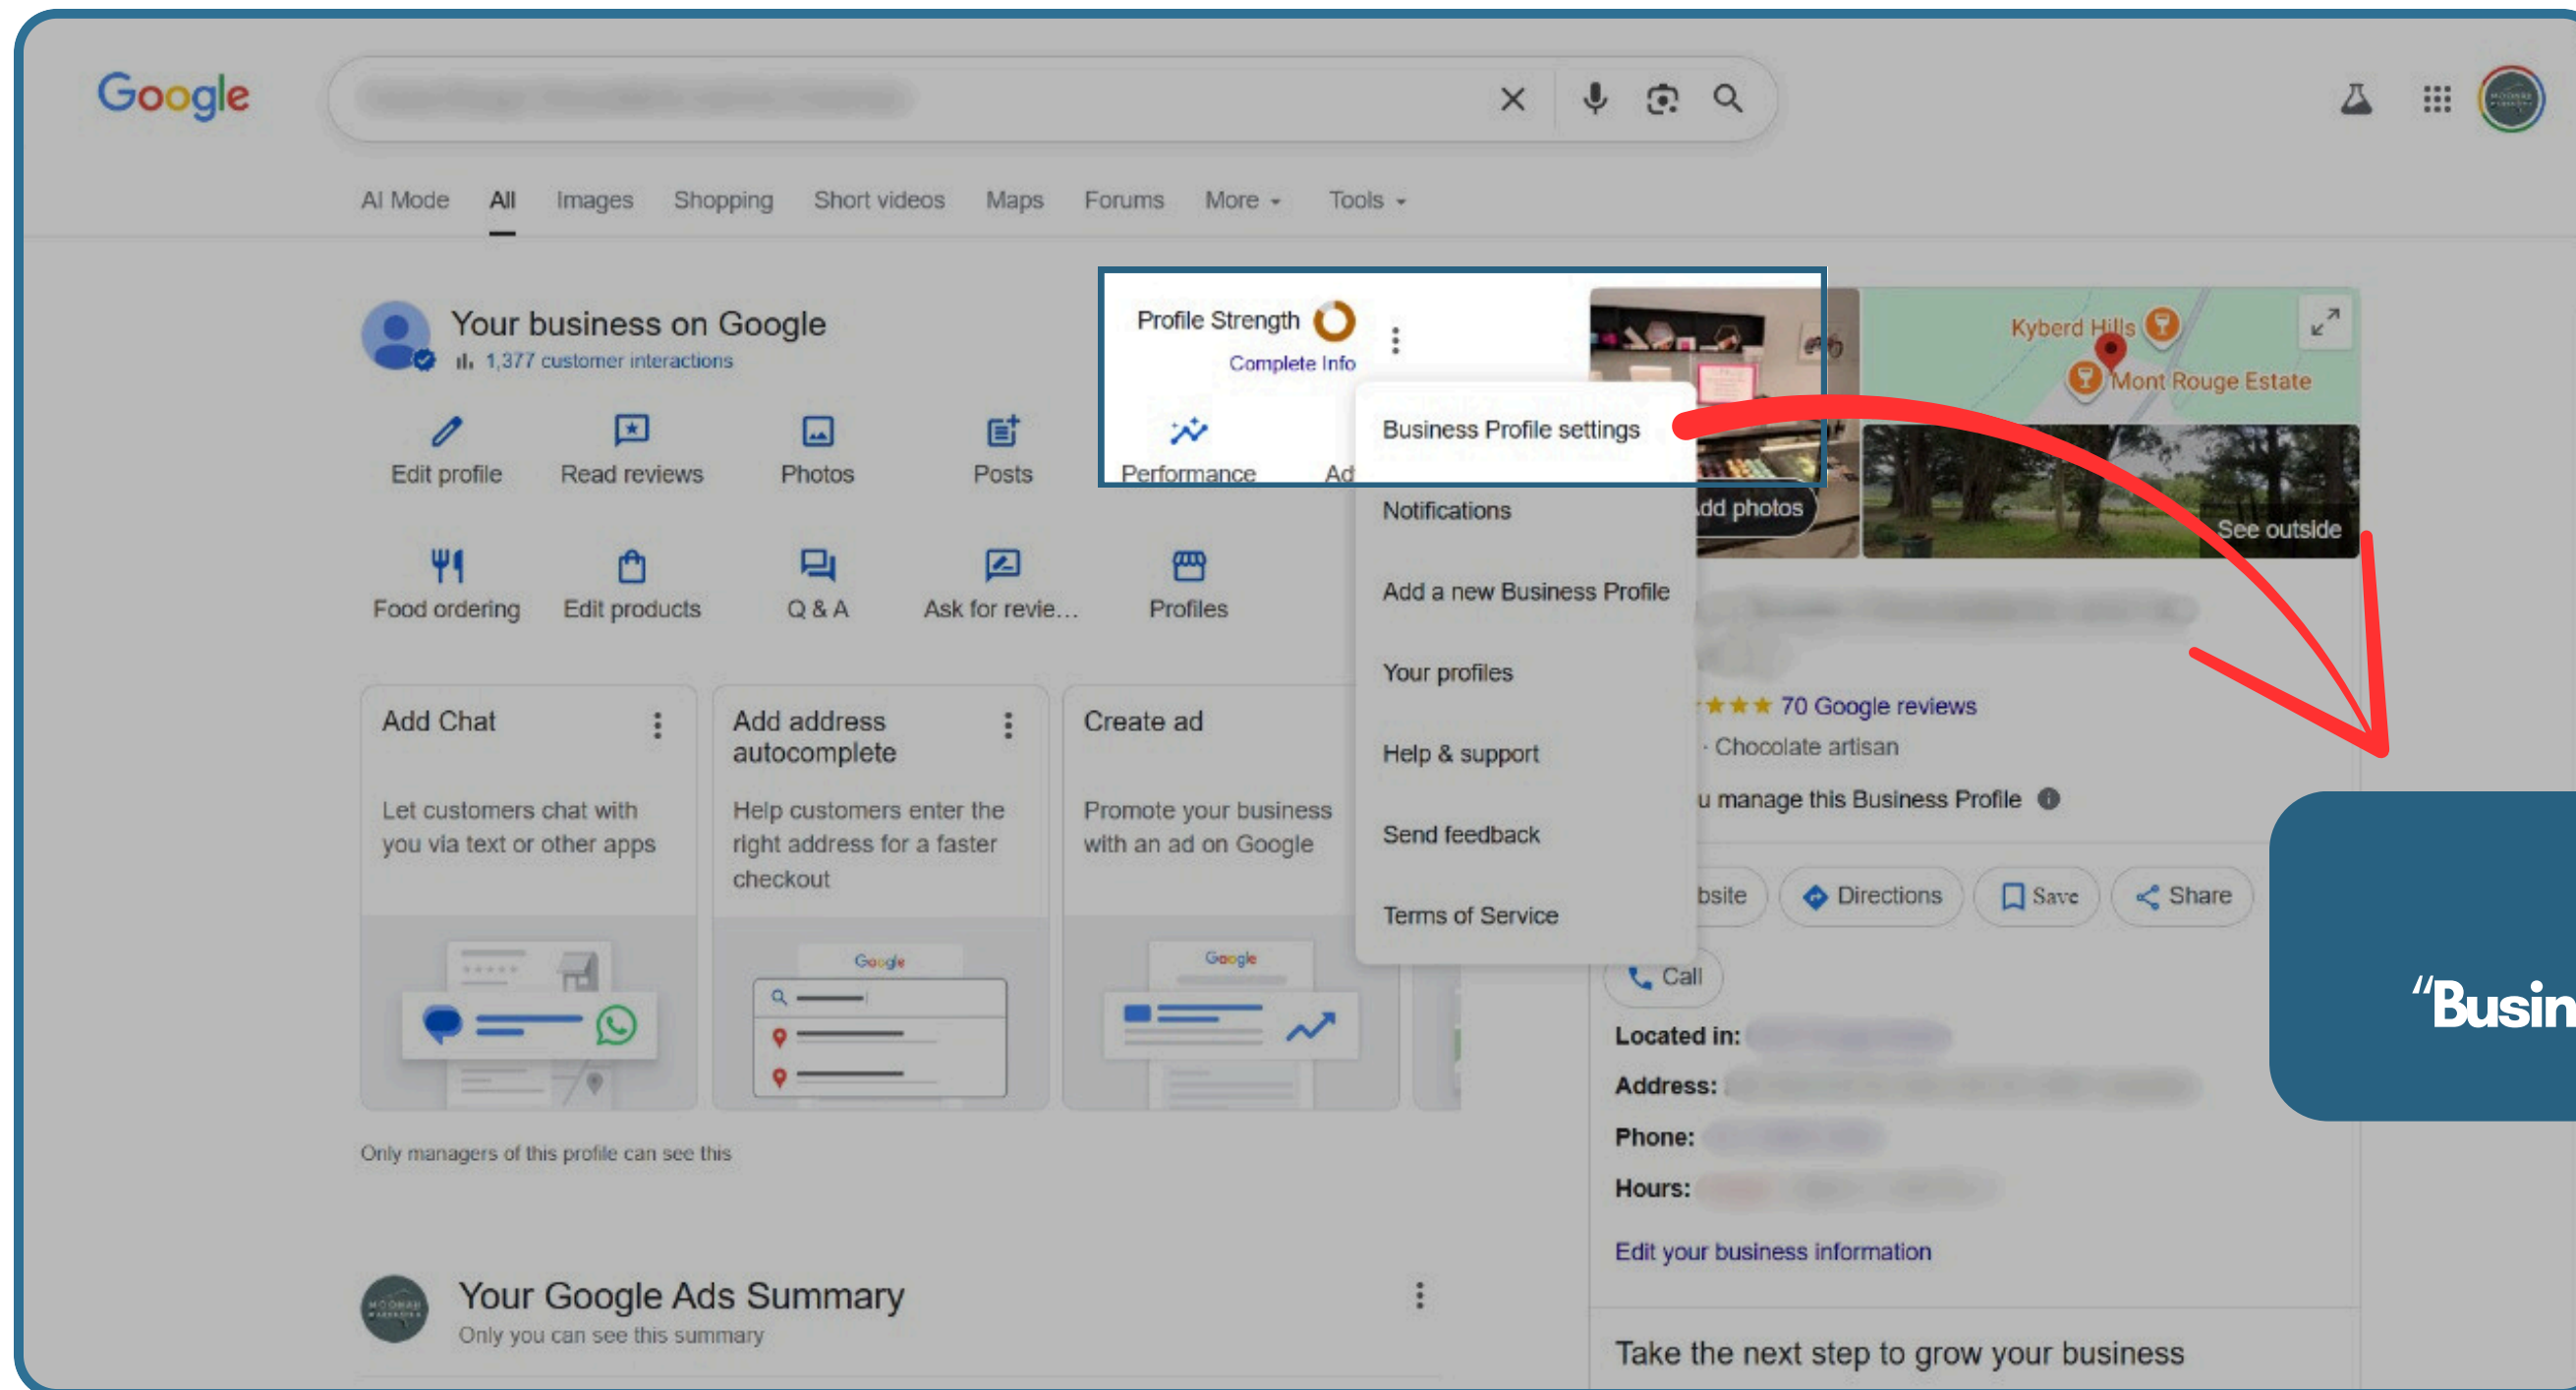

STEP 4:

Click
"Business Profile Settings"