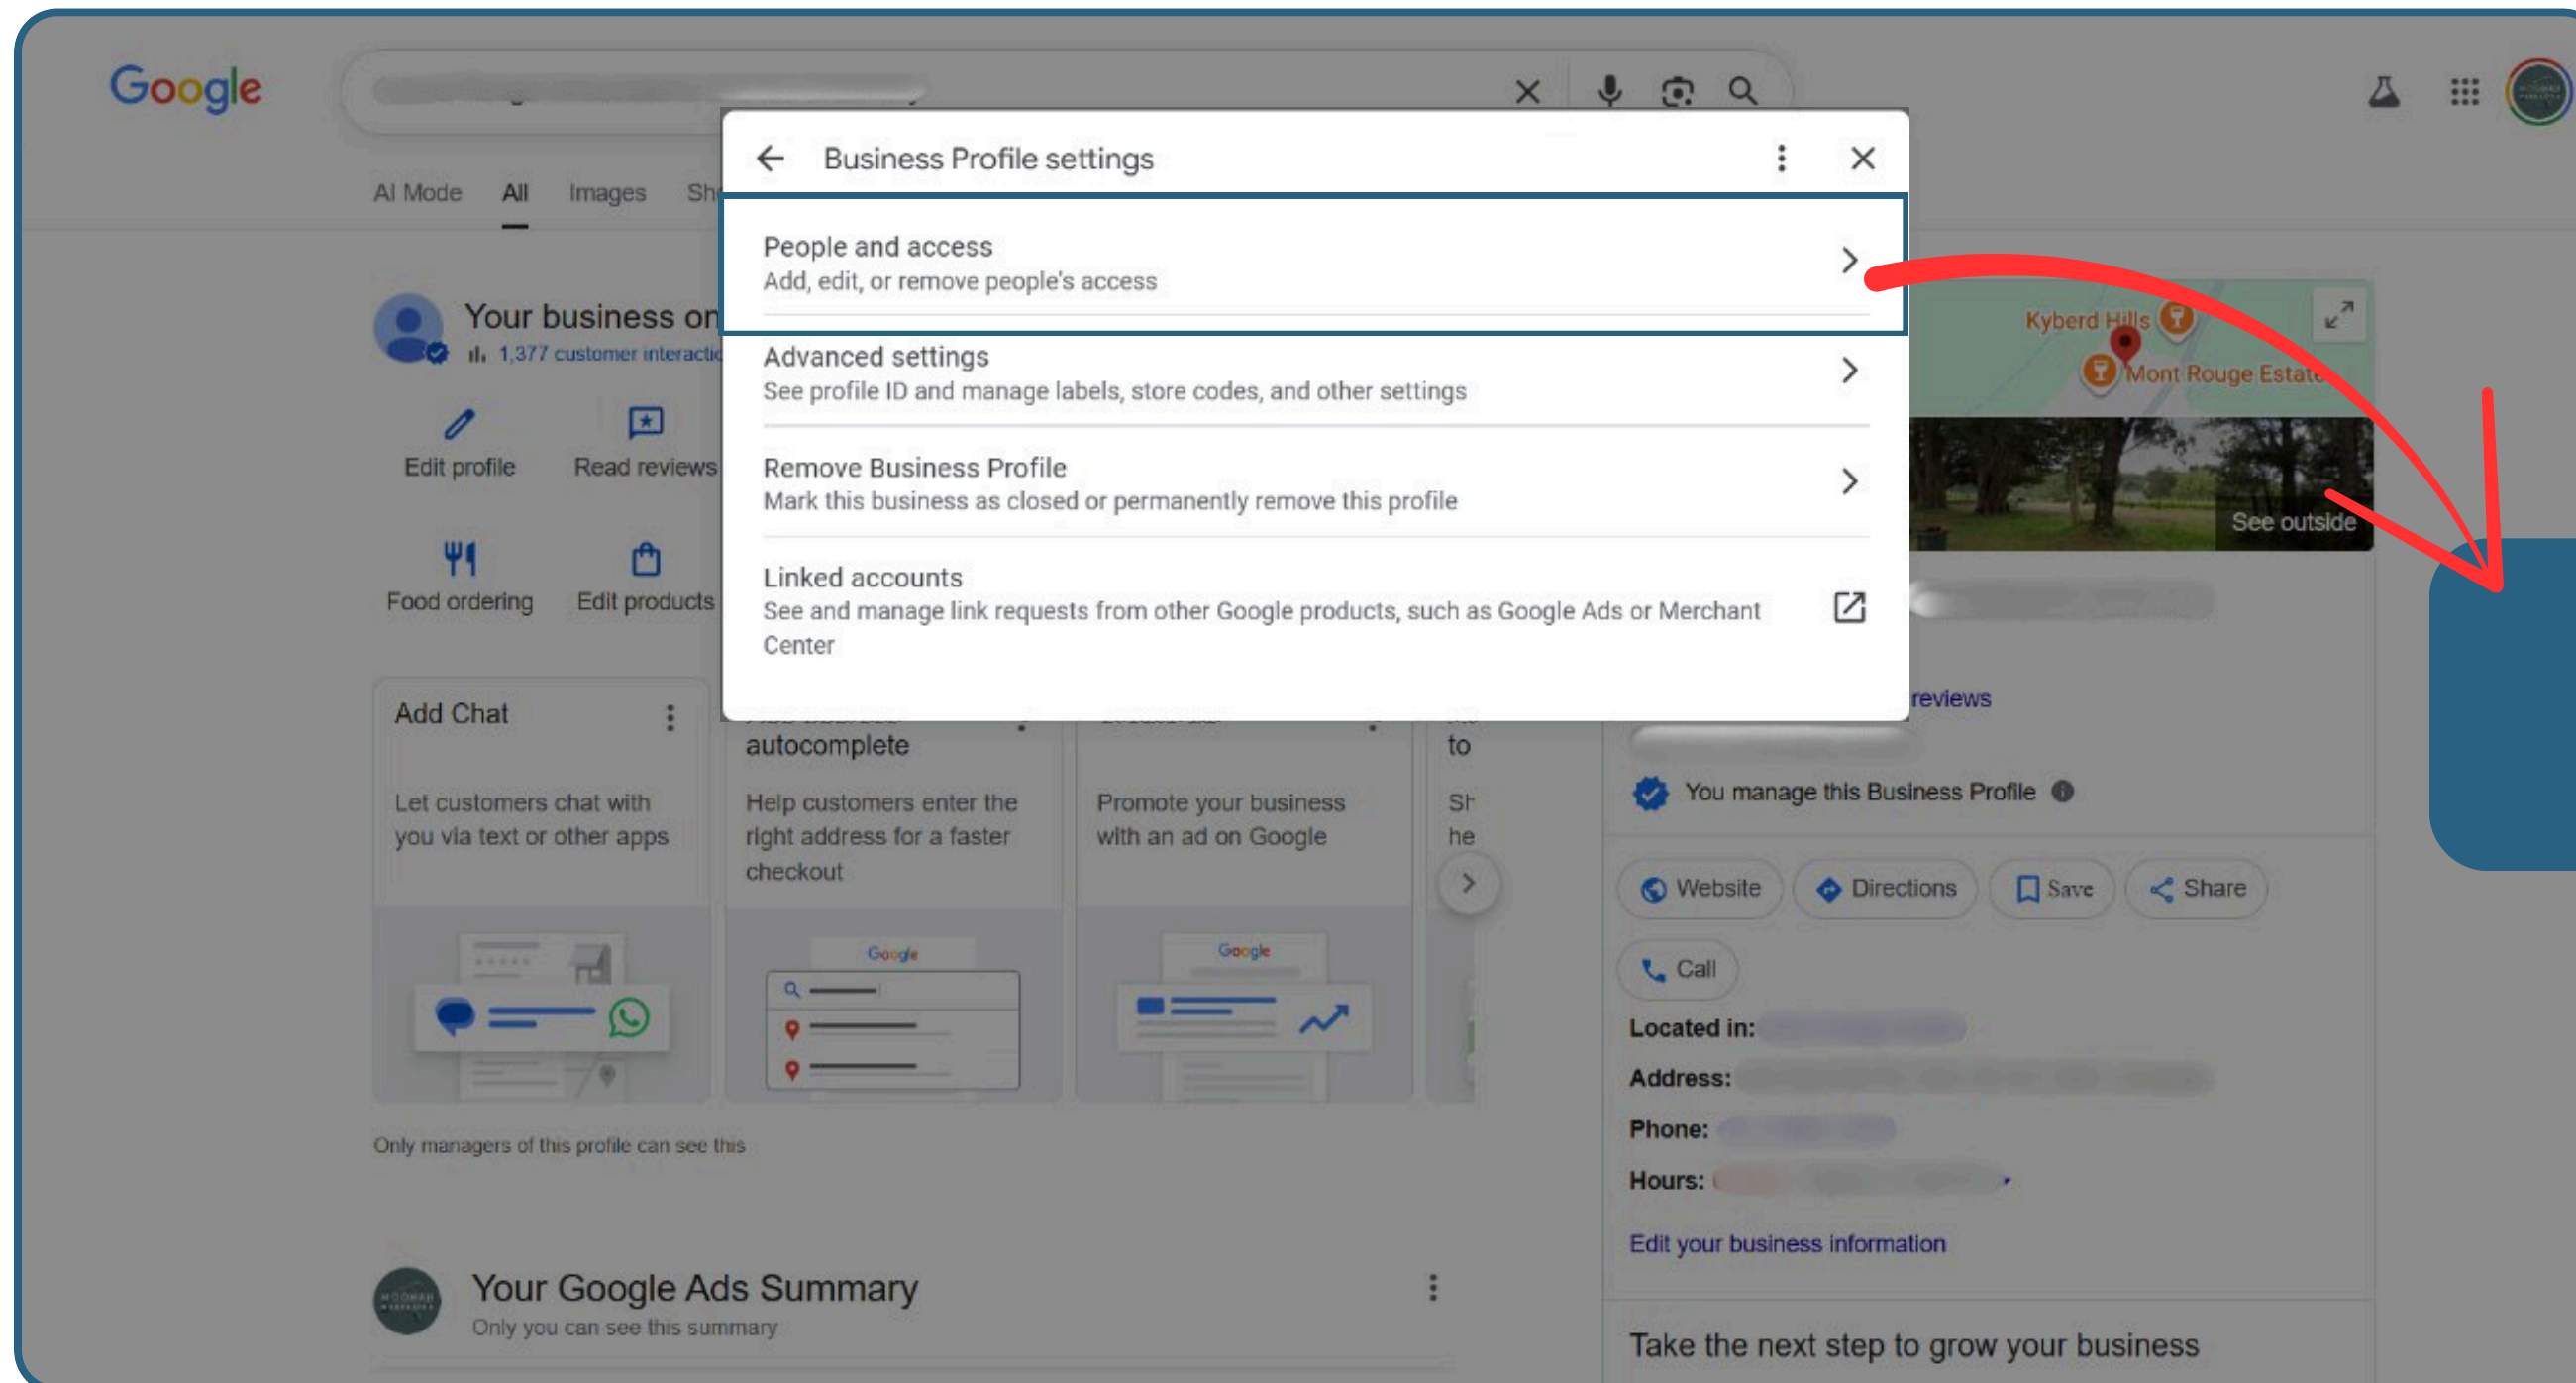

# STEP 2:

The screenshot shows the Google Business Profile Manager interface. At the top, there is a search bar labeled "Search businesses" and a navigation menu on the left with options: Businesses, Reviews, Linked accounts, Settings, and Support. The main content area displays a table of businesses. The table has columns for "Store code", "Business", and "Status". One row is highlighted in white, and its "Status" column contains a "Verified" badge and a "See your profile" button. This button is circled in red. A red arrow points from the button to a dark blue callout box on the right.

# STEP 3:

Click on the 3-dot icon beside  
"Profile Strength"

# STEP 4:

Click  
"Business Profile Settings"

# STEP 5:

Select "People and access"