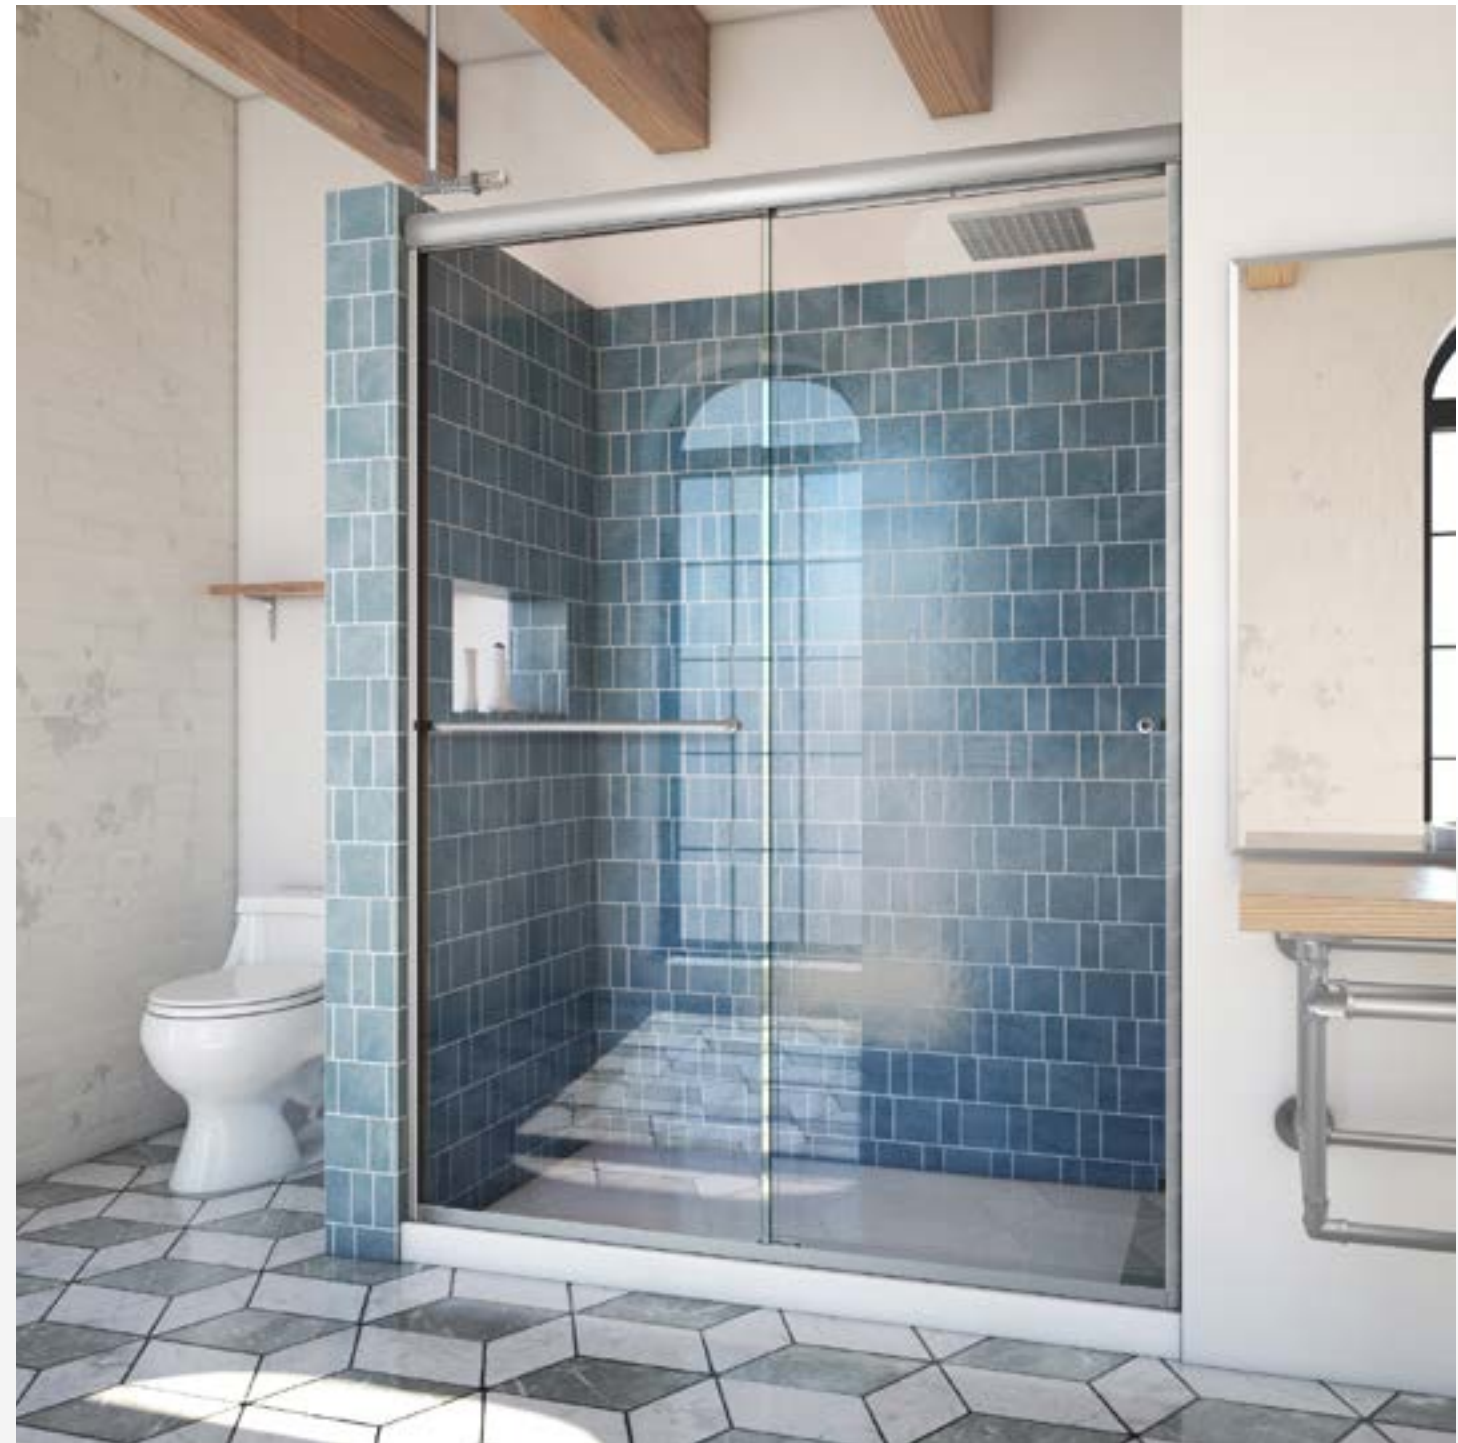

ETE/ESE 1/4"

FINISHES

Chrome

Brushed
Nickel

Anodized
Oil Rubbed
Bronze

Satin
Black

- Model Size: 56-60 in. W x 76 3/8 in. H; Walk-In Opening: 24 - 28 in.
- "Configuration consists of: Dual Sliding Bypass Doors;
- Hardware Finish: Chrome, Brushed Nickel, Anodized Oil Rubbed Bronze, Matte Black"
- 1/4 in. thick tempered glass; Available in Clear and patterned Rain, Obscure, Bubble and Curved glass
- Nylon wheels paired with grease packed stainless steel ball bearings provide smooth quiet operation
- Recessed through-glass towel bar and knob add an element of luxury without sacrificing functionality
- Sliding door allows for an out of plumb adjustment of up to 1/4 in. on either side
- The easy clean threshold is tapered toward the inside of the tub allowing water to run back into the shower
- Limited Lifetime Warranty

LETER/LESER 1/4"

FINISHES

Chrome

Brushed
Nickel

Anodized
Oil Rubbed
Bronze

Satin
Black

- Model Size: 56-60 in. W x 70 3/8 in. H; Walk-In Opening: 24 - 28 in.
- "Configuration consists of: Dual Sliding Bypass Doors;
- Hardware Finish: Chrome, Brushed Nickel, Anodized Oil Rubbed Bronze, Matte Black"
- 1/4 in. thick tempered glass; Available in Clear and patterned Rain, Obscure, Bubble and Curved glass
- Nylon wheels paired with grease packed stainless steel ball bearings provide smooth quiet operation
- Recessed through-glass towel bar and knob add an element of luxury without sacrificing functionality
- Sliding door allows for an out of plumb adjustment of up to 1/4 in. on either side
- The easy clean threshold is tapered toward the inside of the tub allowing water to run back into the shower
- Limited Lifetime Warranty