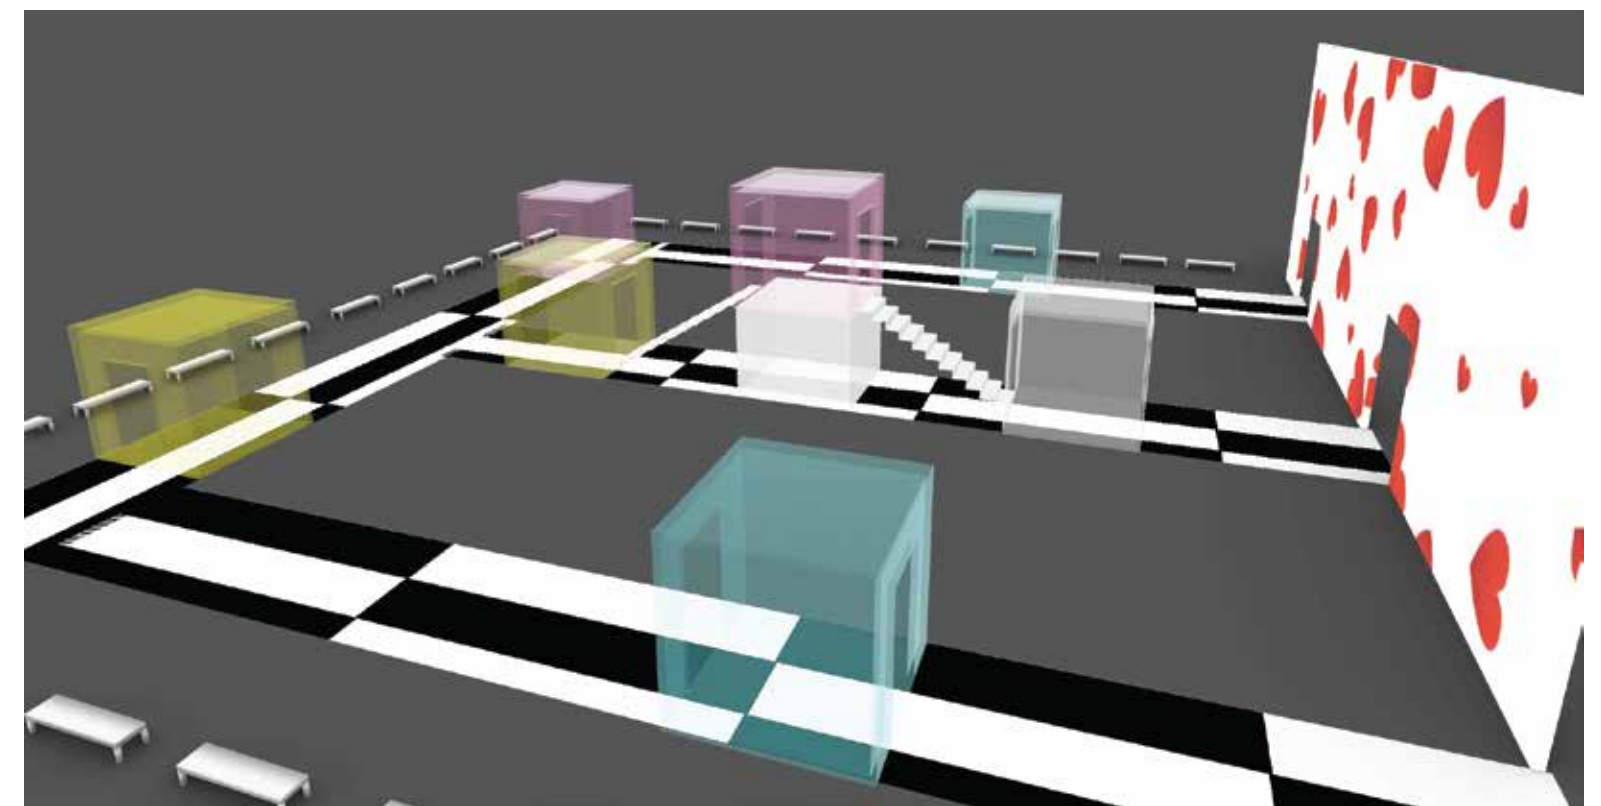

Floor Plan

Backdrop: Entrance/Exit for models

9' x 9' x 9' - Colored Plexiglass

Section View

2020

Wonderland

Runway Design