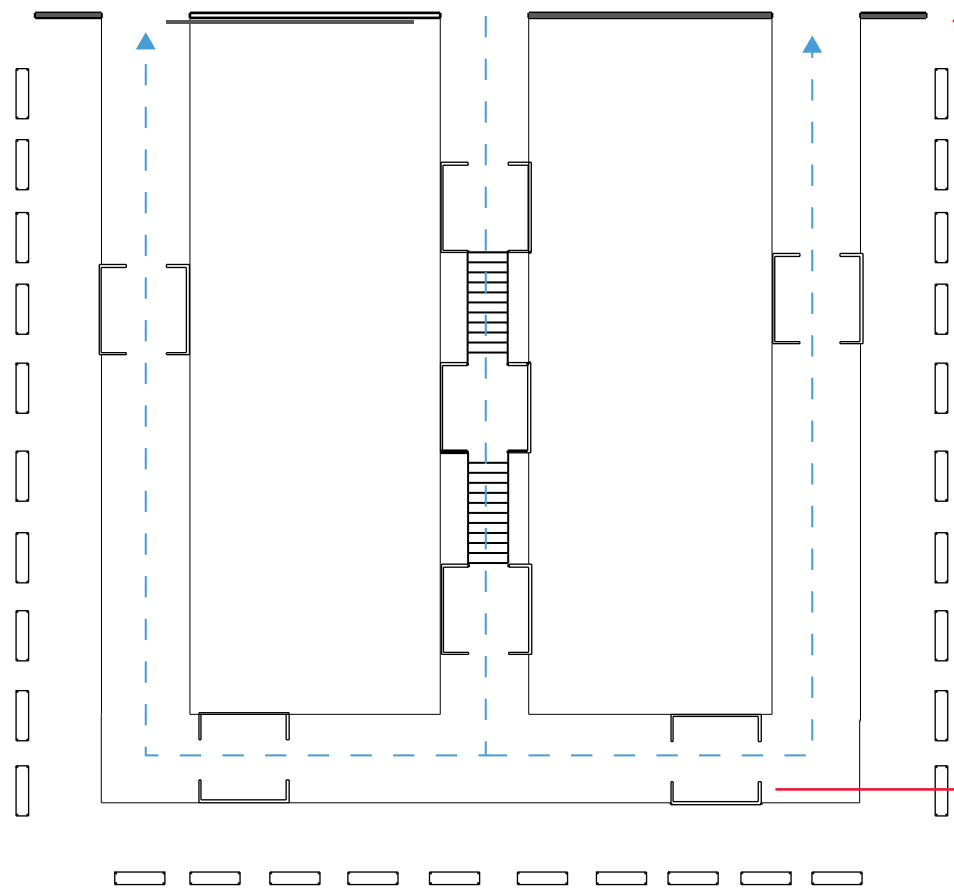

Floor Plan

Backdrop: Entrance/Exit for models

9' x 9' x 9' - Colored Plexiglass

Section View

2020

Wonderland

Runway Design