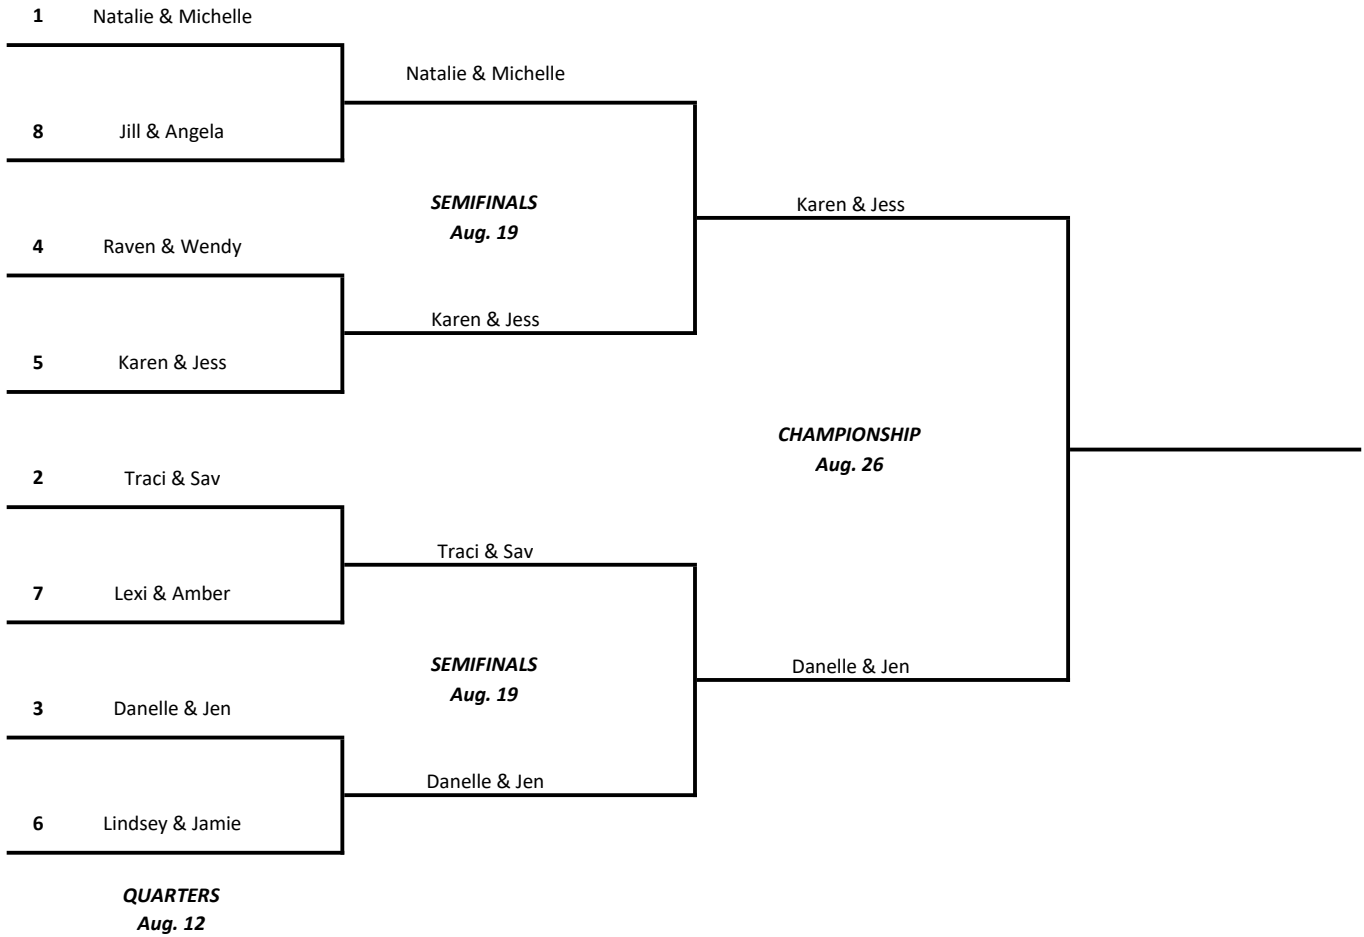

2024 LADIES BEST BALL LEAGUE PLAYOFF BRACKET

SEEDING NOTES:

1.) Playoffs are seeded based on total number of points throughout regular season

PLAYOFF NOTES:

- 1.) HDCPs will be fixed for the duration of the playoffs
- 2.) Ties will be broken via sudden death by golfing holes 2,9,1, in that order and repeating (starting on hole 2, using HDCP)
- 3.) Single Elimination
- 4.) All playoff nights will be fun nights for those who didn't make playoffs or eliminated

Thanks again to everyone for the fun season and hope to see you all next year!!