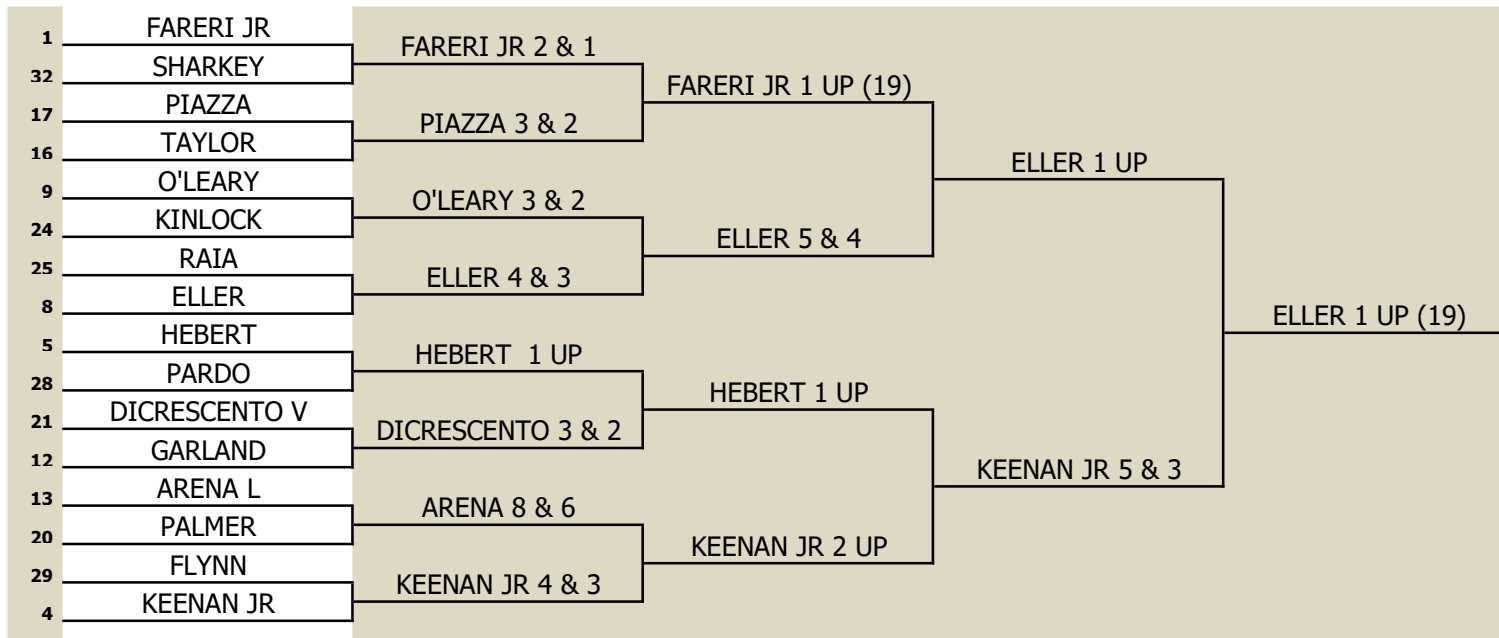

DALLAS MATCH PLAY 2022

ELLER 1 UP (19)
TOURNAMENT WINNER