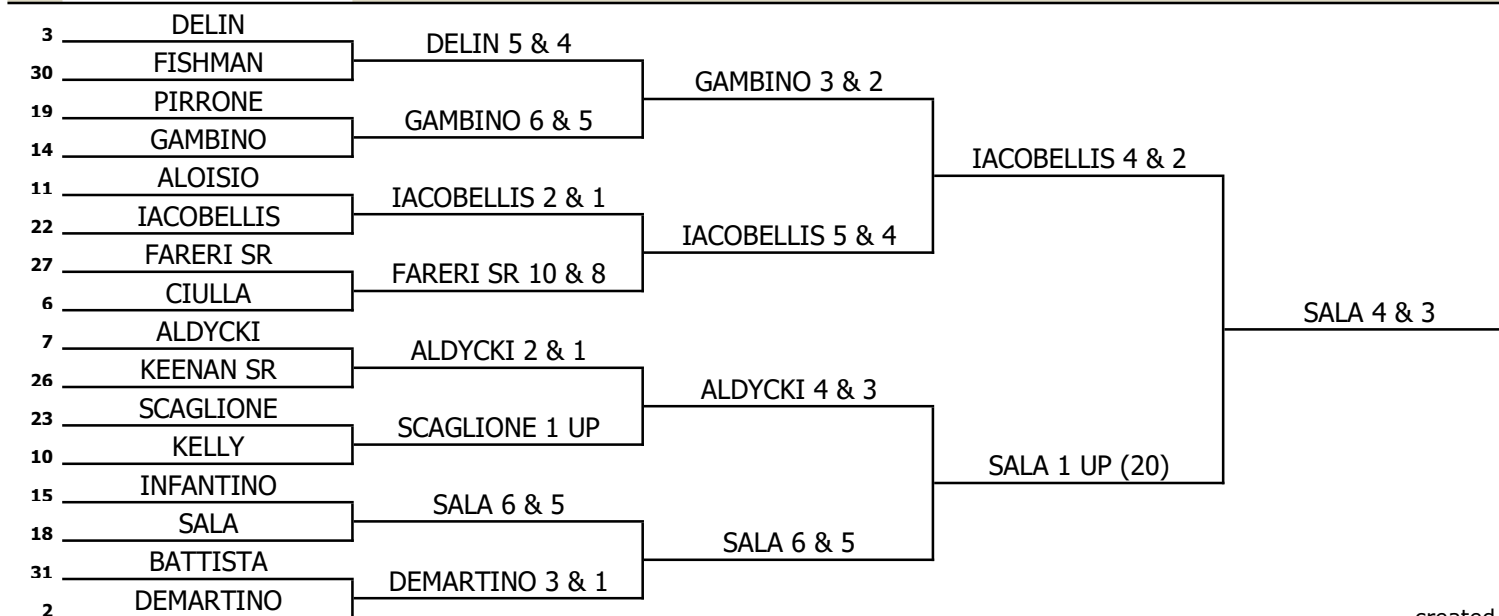

DALLAS MATCH PLAY 2022

ELLER 1 UP (19)
TOURNAMENT WINNER