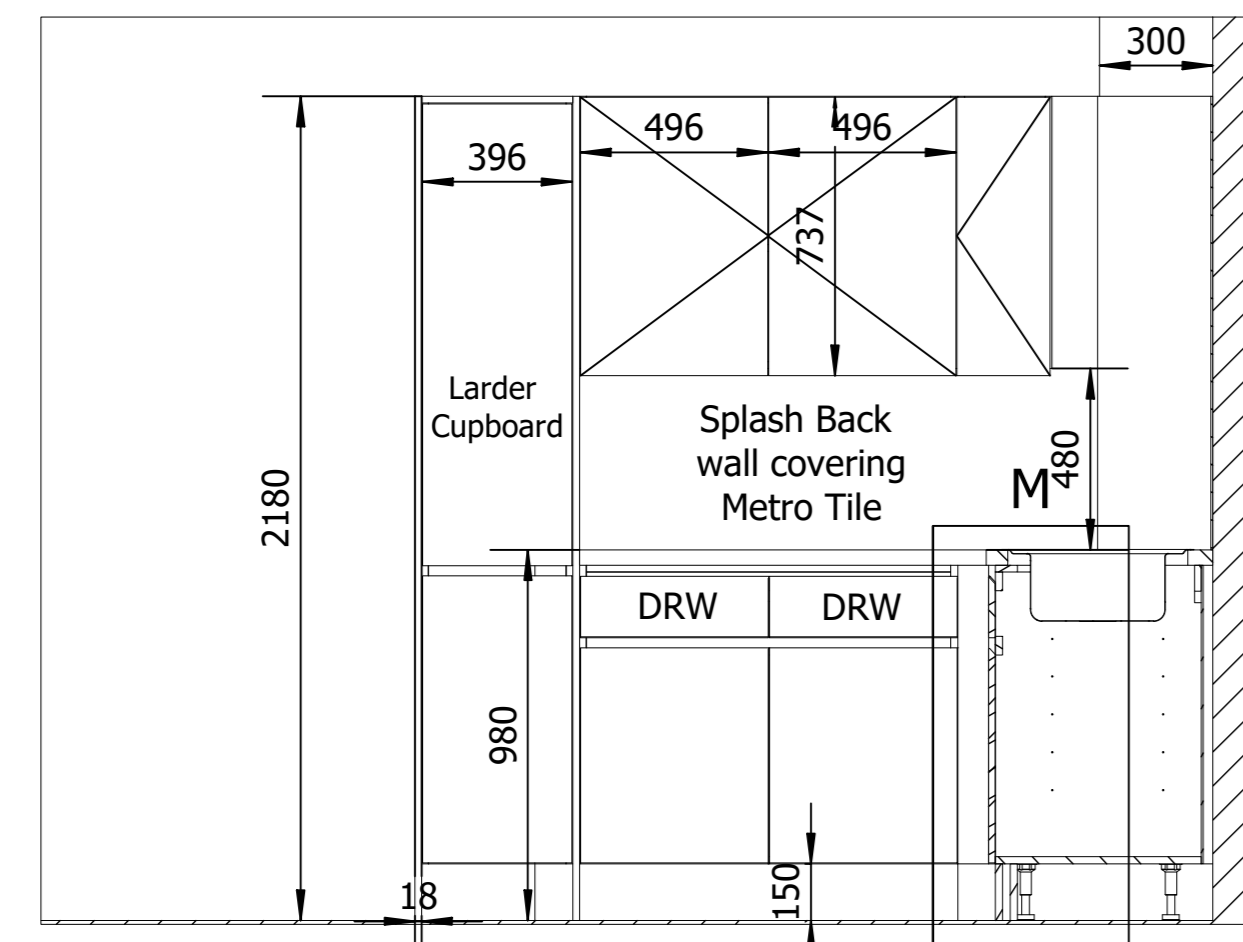

**NOTE**  
 All Doors and  
 Drawer fronts  
 finished to Match  
 Egger Dust Grey  
 U732 ST9

Section Through K-K  
 Scale 1:20

Elevation  
 Scale 1:20

Section Through L-L  
 Scale 1:20

Section Through K-K  
 Scale 1:20

Section Through J-J  
 Scale 1:20

Section Through L-L  
 Scale 1:20

Isometric View  
 Scale 1:20

Detail M  
 Scale 1:5

Isometric View  
 Scale 1:20