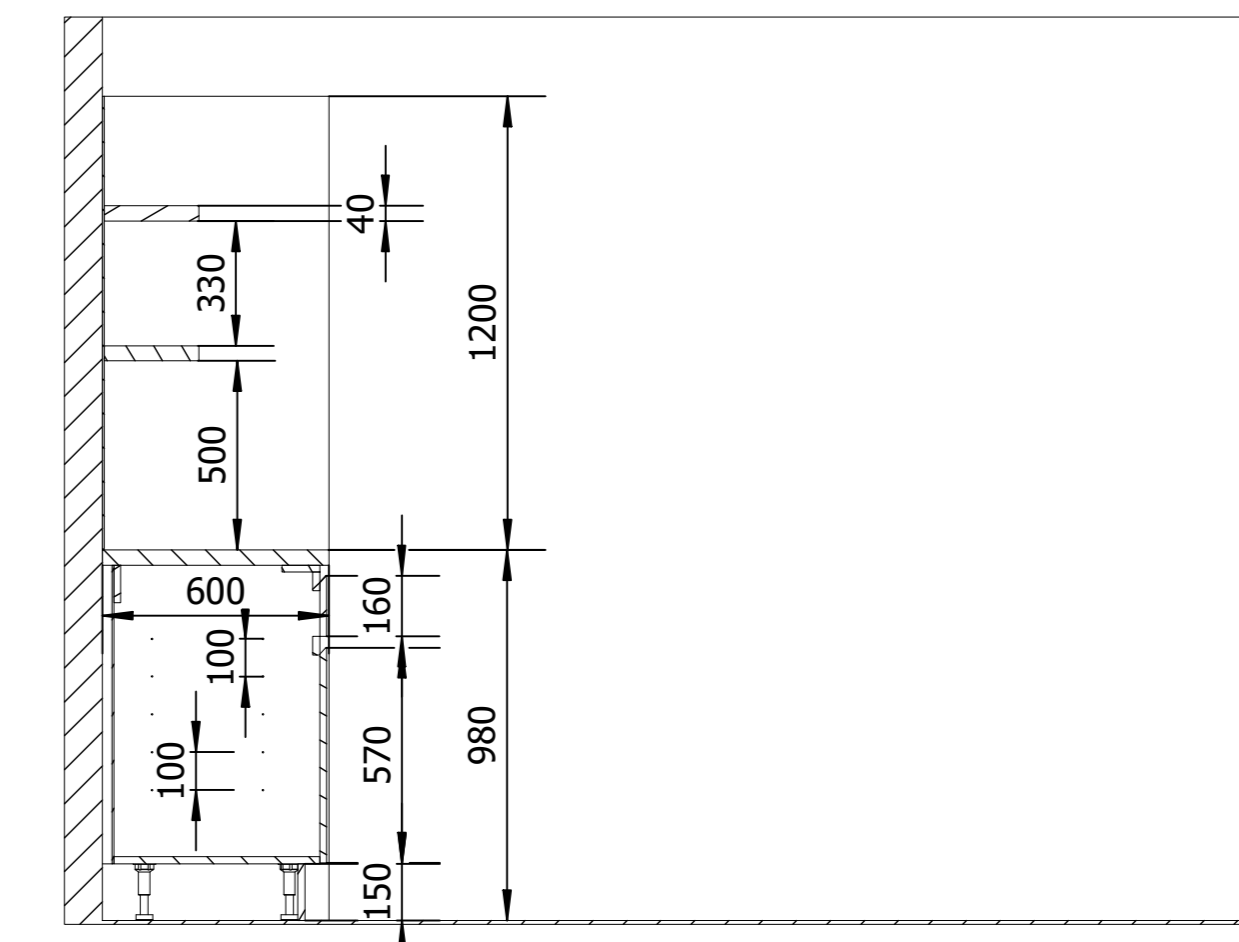

**NOTE**  
 All Doors and  
 Drawer fronts  
 finished to Match  
 Egger Dust Grey  
 U732 ST9

Section Through K-K  
 Scale 1:20

Elevation  
 Scale 1:20

Section Through L-L  
 Scale 1:20

Section Through K-K  
 Scale 1:20

Section Through J-J  
 Scale 1:20

Section Through L-L  
 Scale 1:20

Isometric View  
 Scale 1:20

Detail M  
 Scale 1:5

Isometric View  
 Scale 1:20