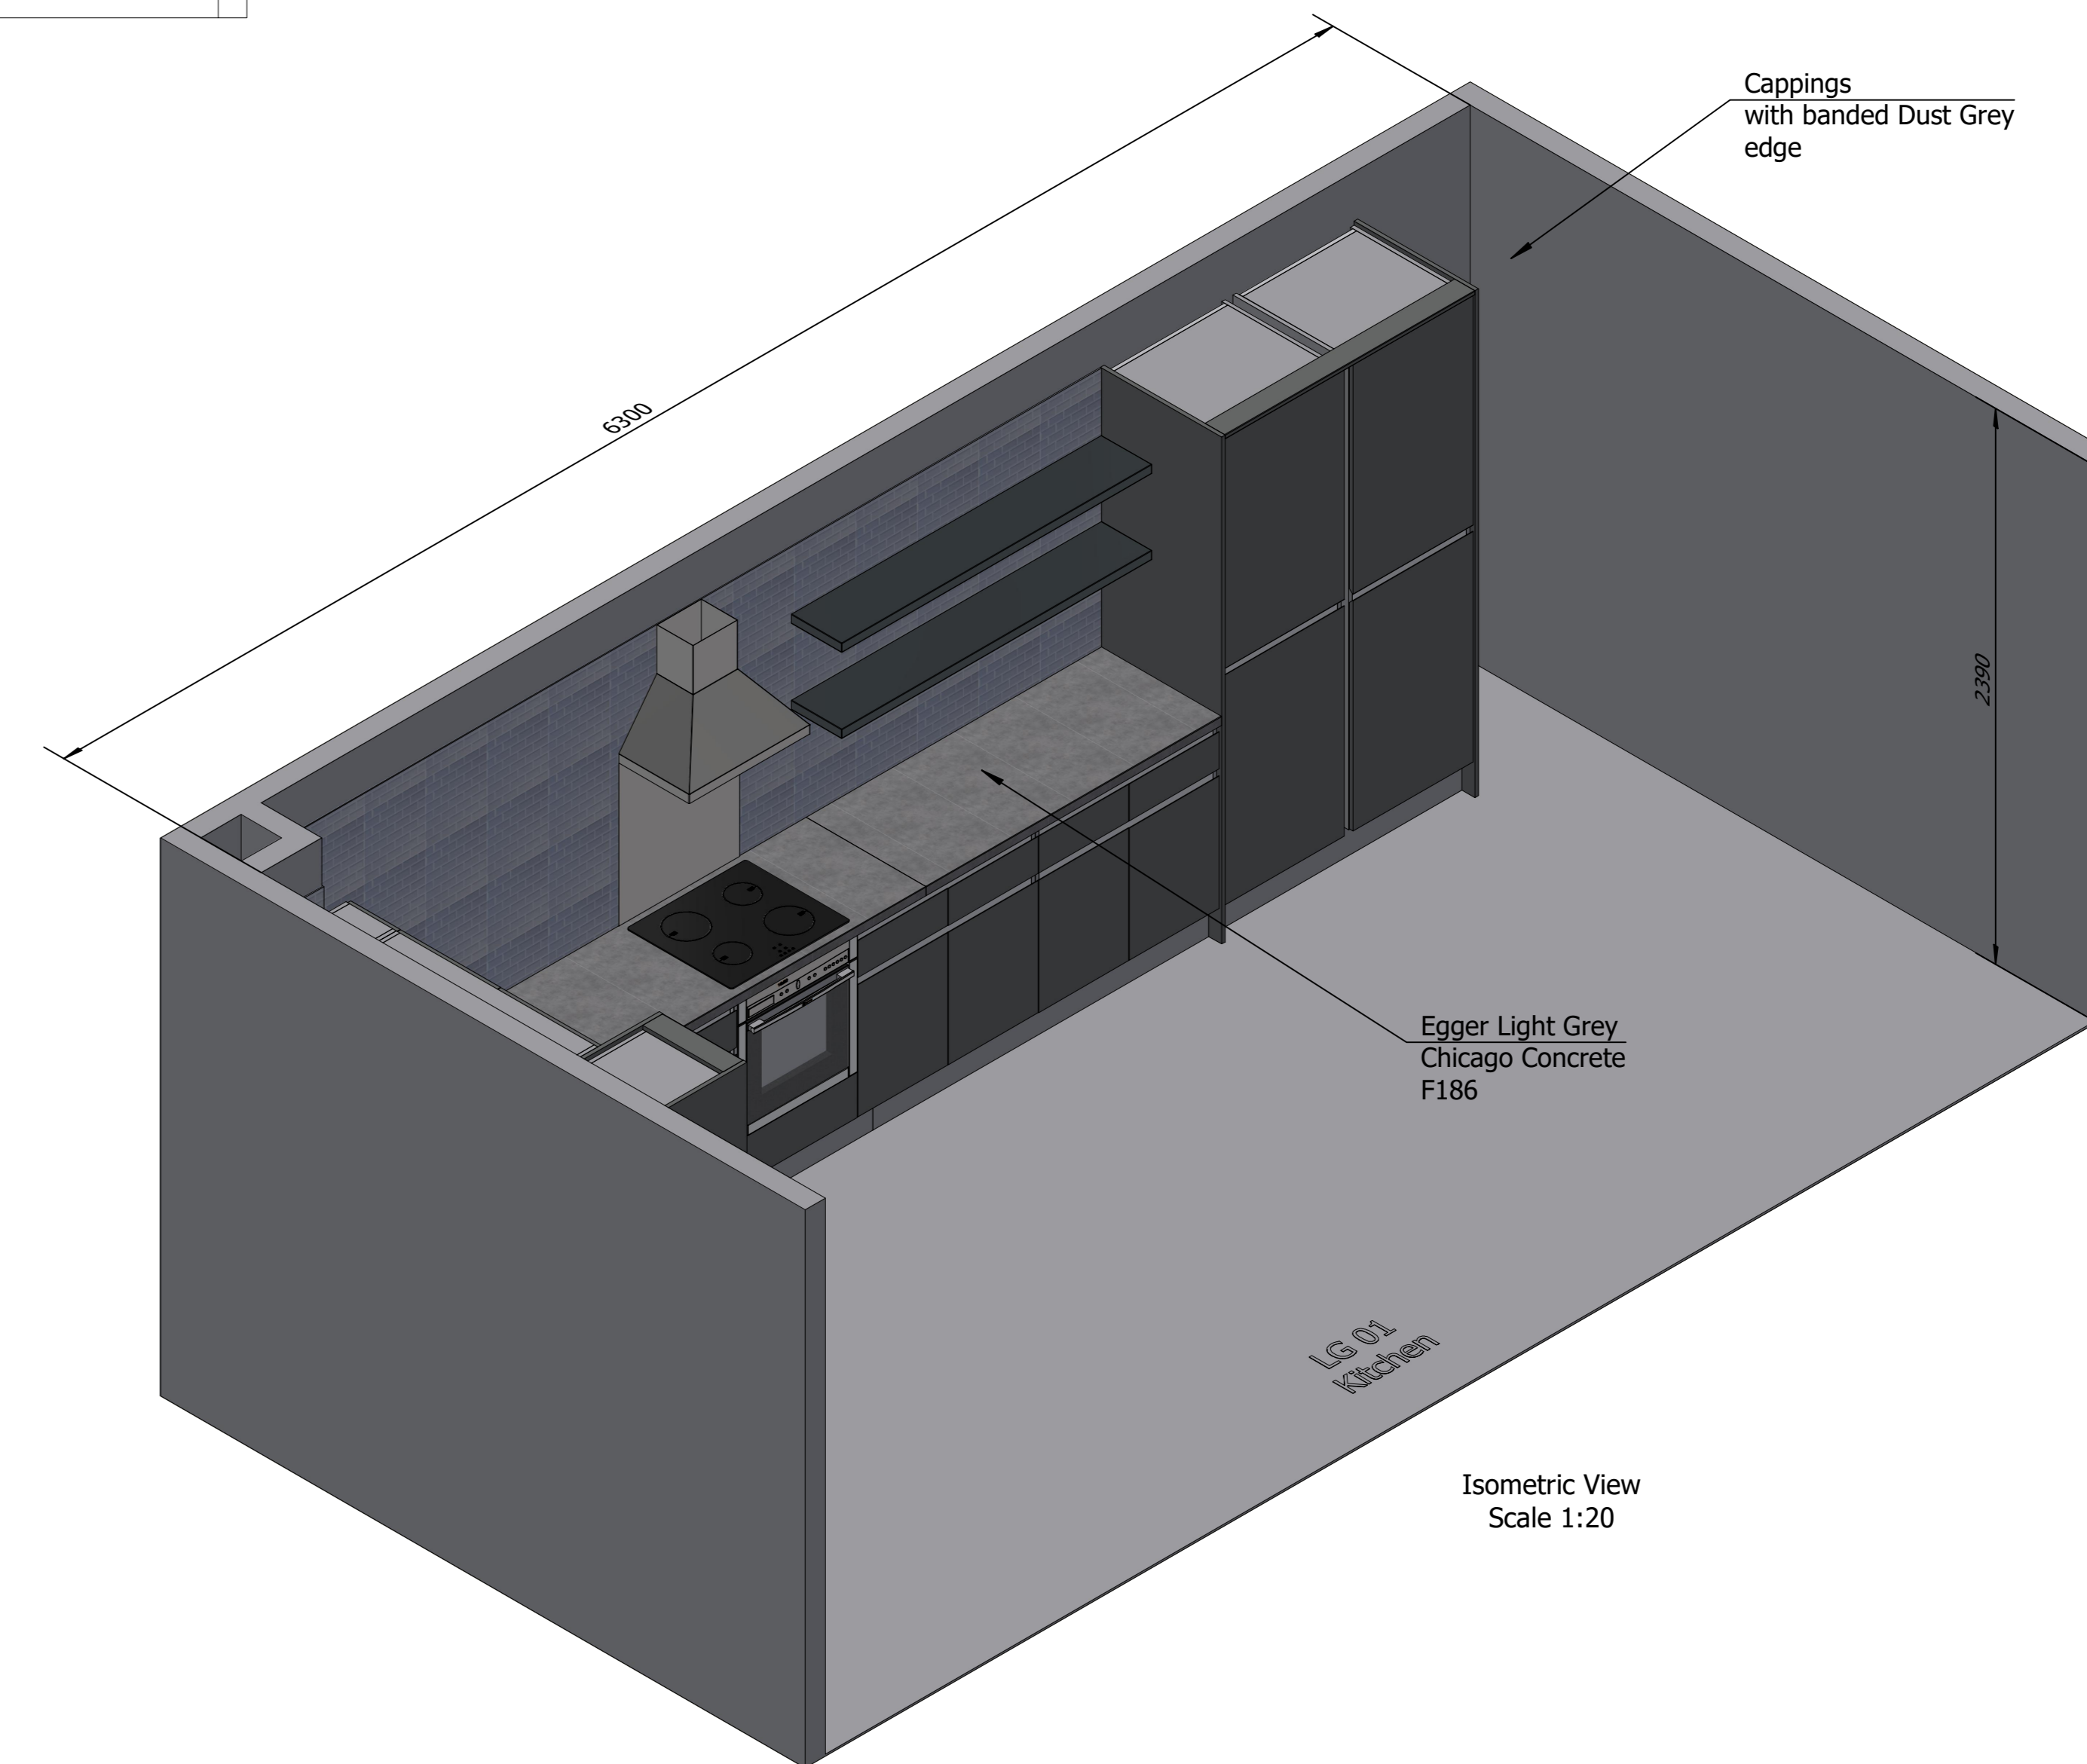

**NOTE**  
 All Doors and  
 Drawer fronts  
 finished to Match  
 Egger Dust Grey  
 U732 ST9

Section Through K-K  
 Scale 1:20

Elevation  
 Scale 1:20

Section Through L-L  
 Scale 1:20

Section Through K-K  
 Scale 1:20

Section Through J-J  
 Scale 1:20

Section Through L-L  
 Scale 1:20

Isometric View  
 Scale 1:20

Detail M  
 Scale 1:5

Isometric View  
 Scale 1:20