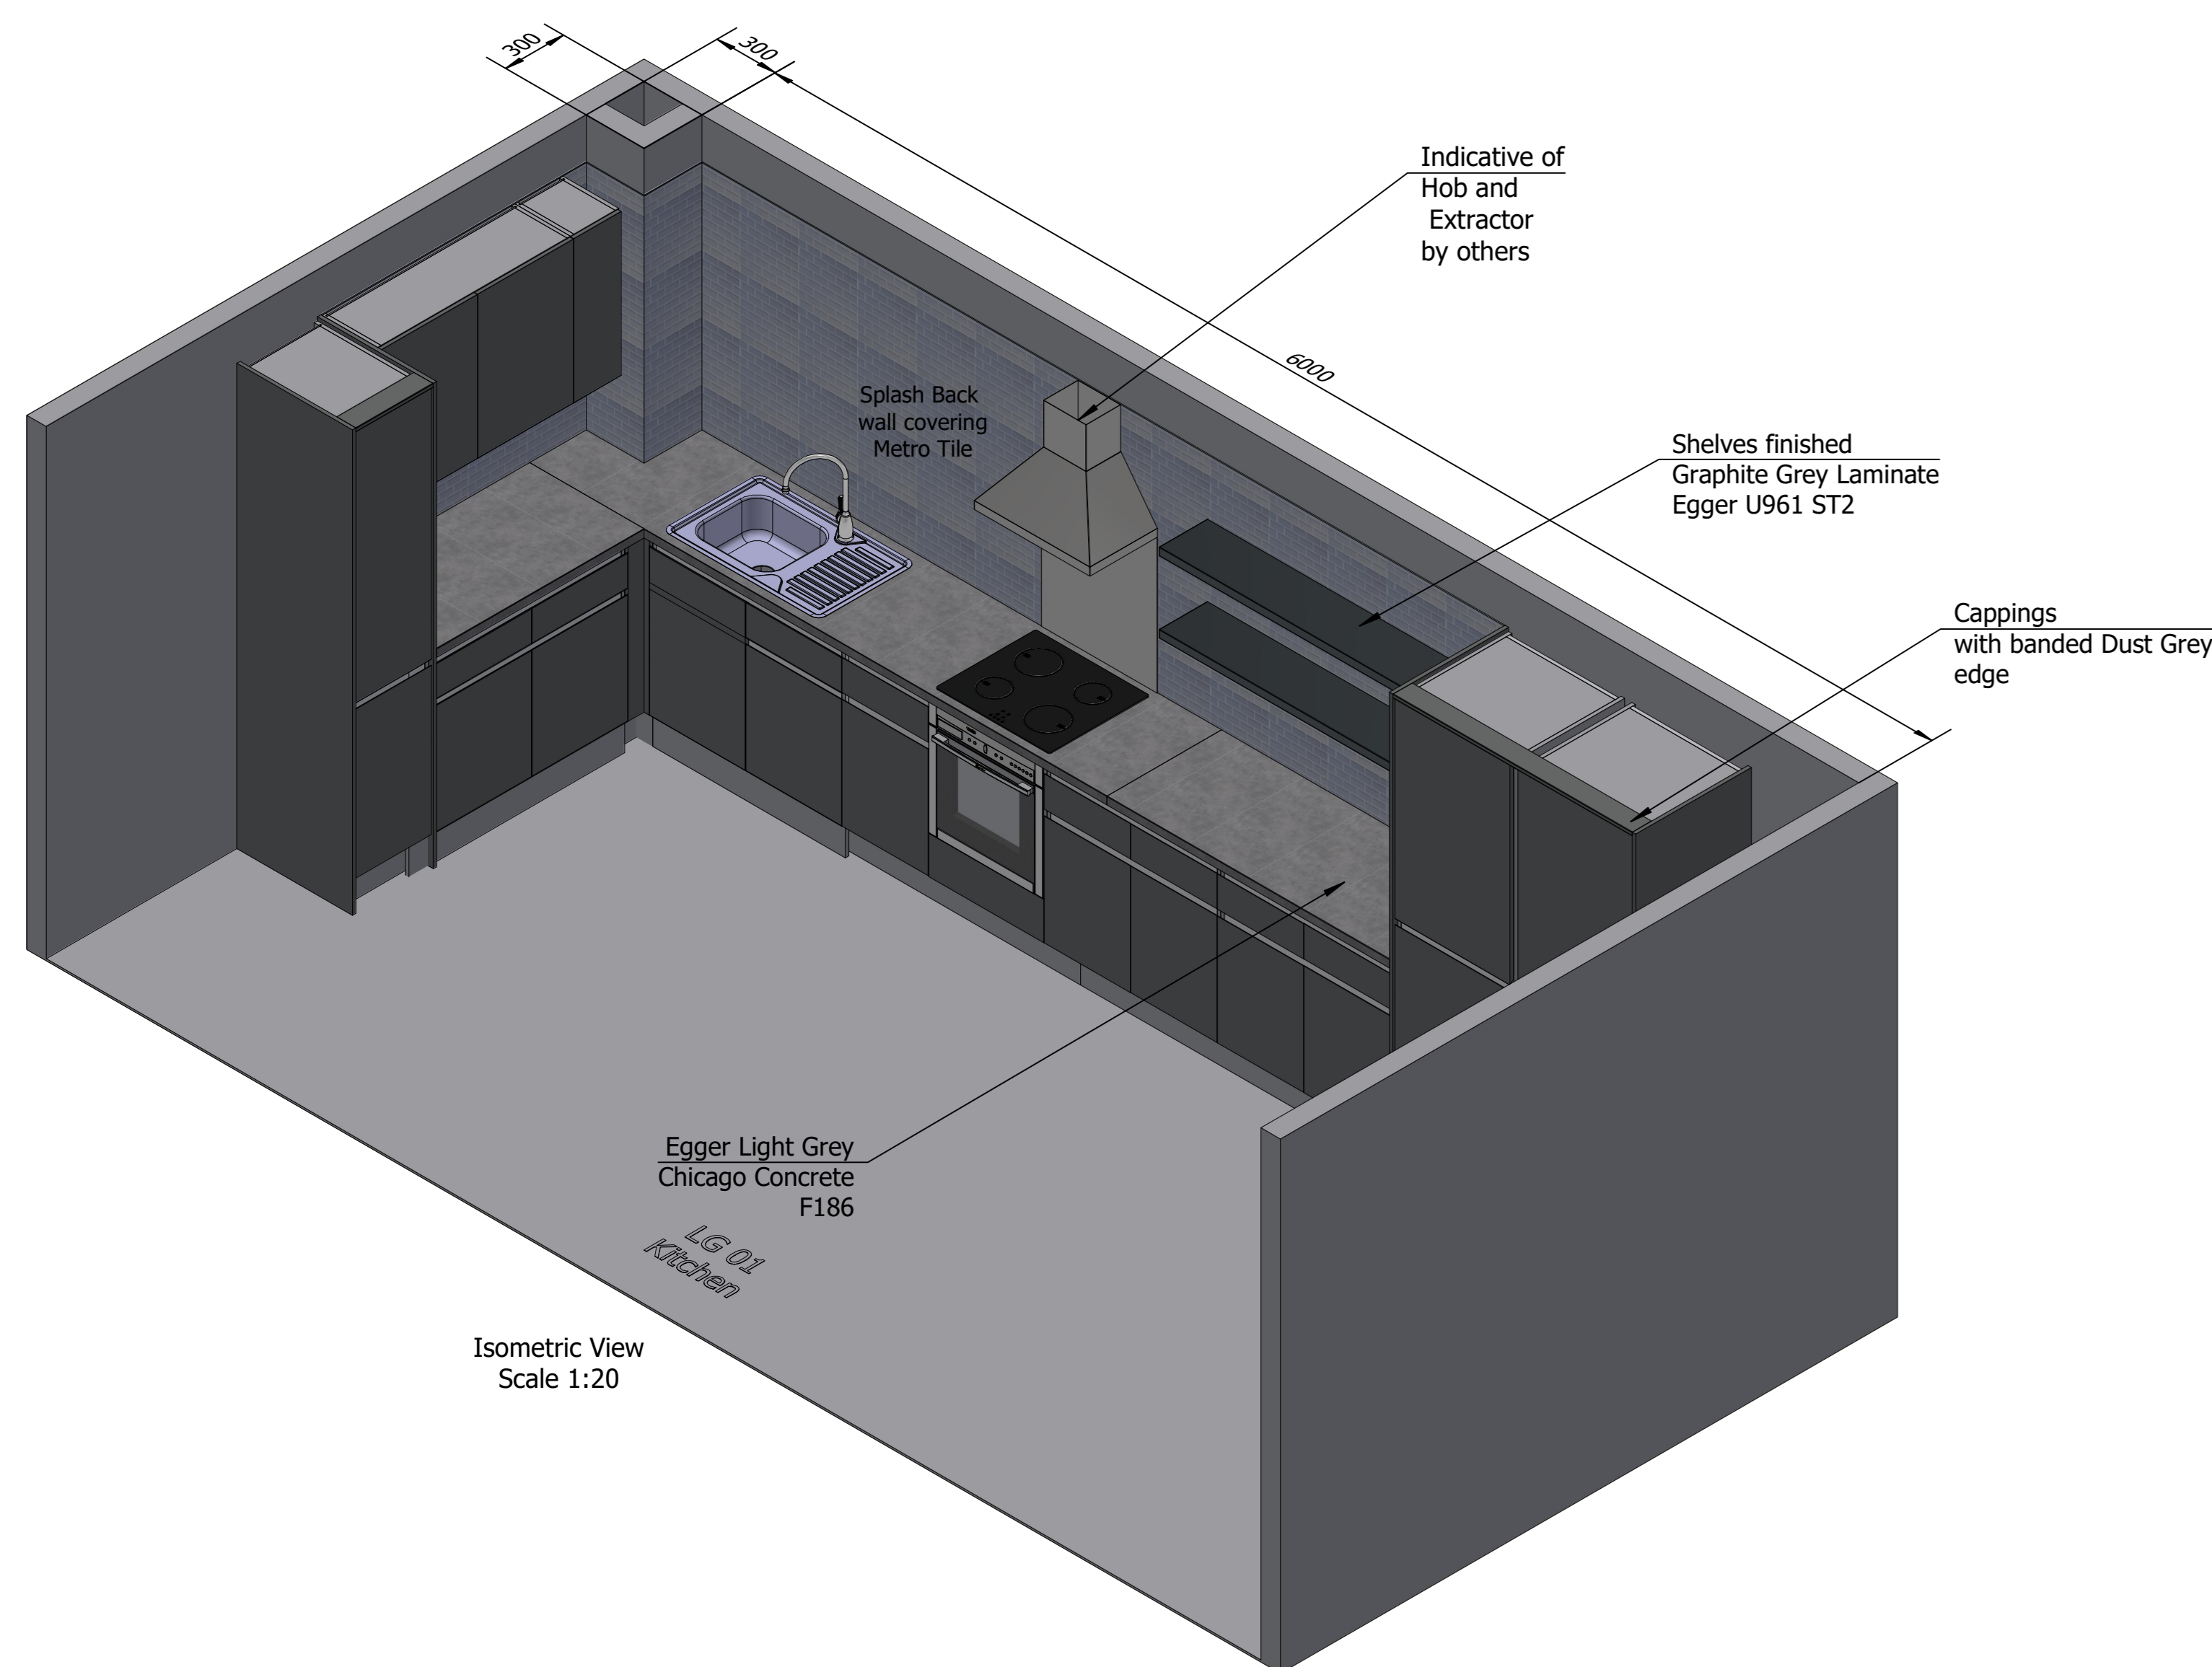

**NOTE**  
 All Doors and  
 Drawer fronts  
 finished to Match  
 Egger Dust Grey  
 U732 ST9

Section Through K-K  
 Scale 1:20

Elevation  
 Scale 1:20

Section Through L-L  
 Scale 1:20

Section Through K-K  
 Scale 1:20

Section Through J-J  
 Scale 1:20

Section Through L-L  
 Scale 1:20

Isometric View  
 Scale 1:20

Detail M  
 Scale 1:5

Isometric View  
 Scale 1:20