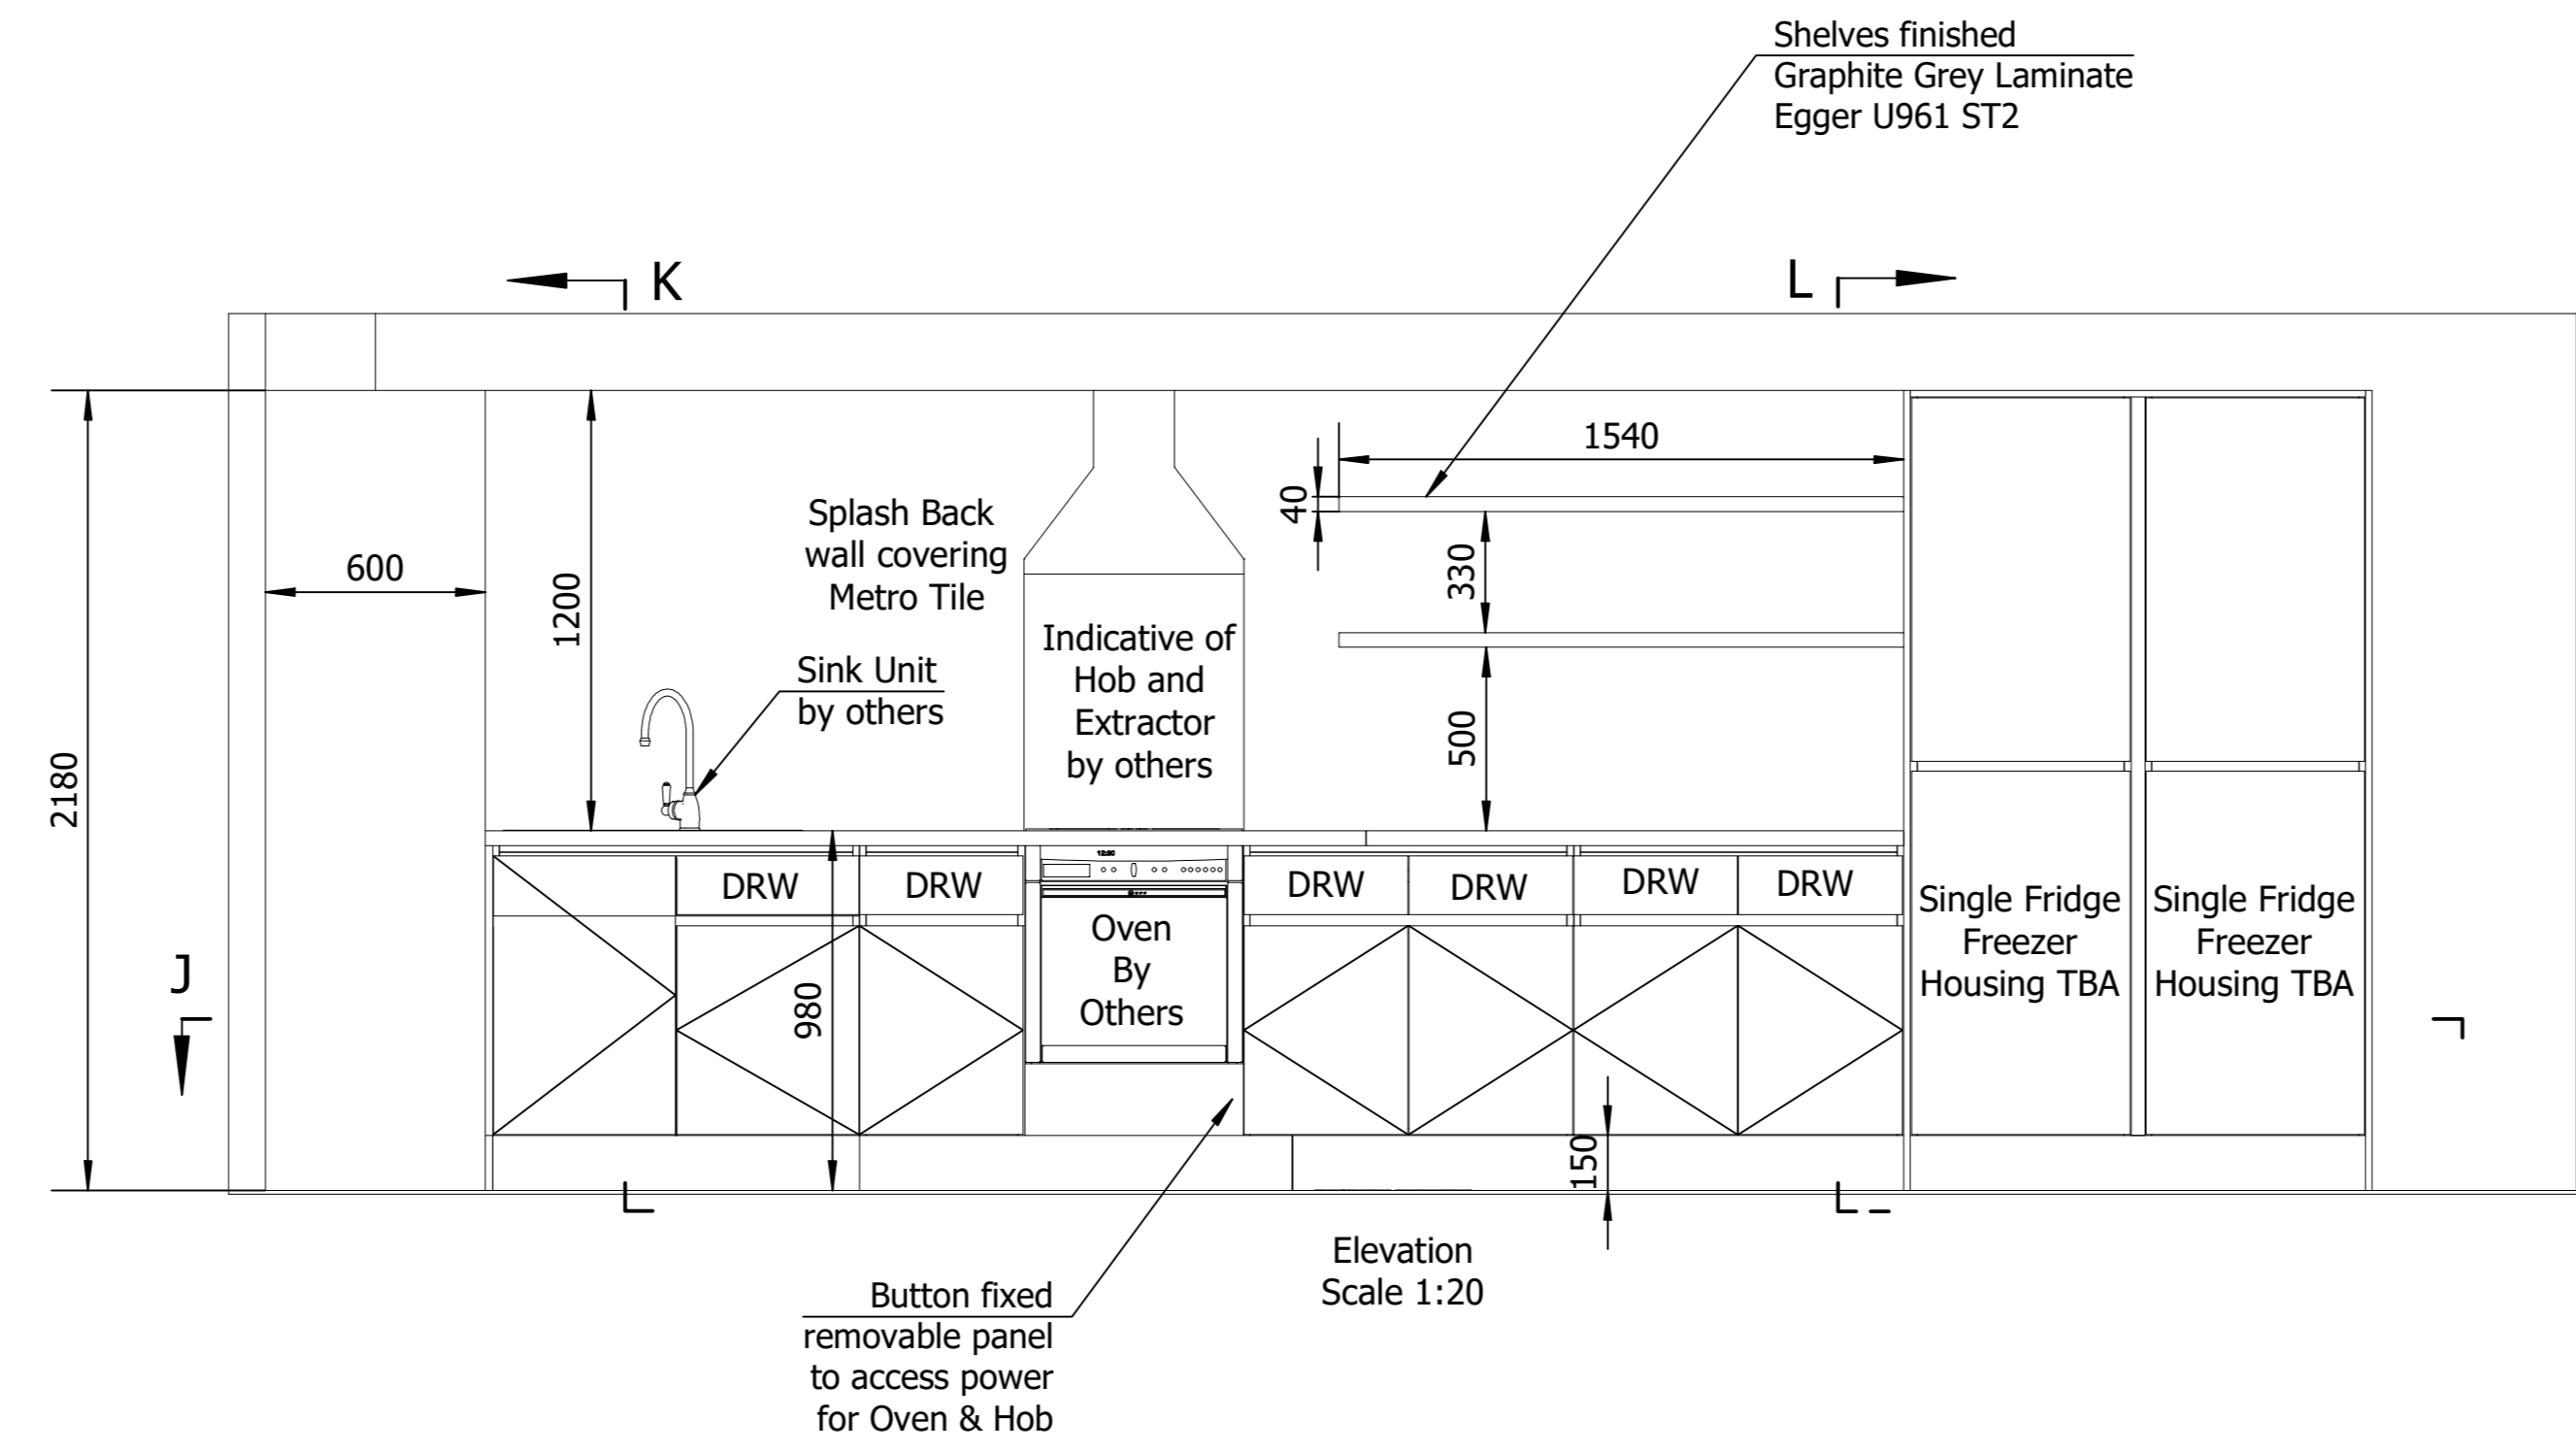

**NOTE**  
 All Doors and  
 Drawer fronts  
 finished to Match  
 Egger Dust Grey  
 U732 ST9

Section Through K-K  
 Scale 1:20

Elevation  
 Scale 1:20

Section Through L-L  
 Scale 1:20

Section Through K-K  
 Scale 1:20

Section Through J-J  
 Scale 1:20

Section Through L-L  
 Scale 1:20

Isometric View  
 Scale 1:20

Detail M  
 Scale 1:5

Isometric View  
 Scale 1:20