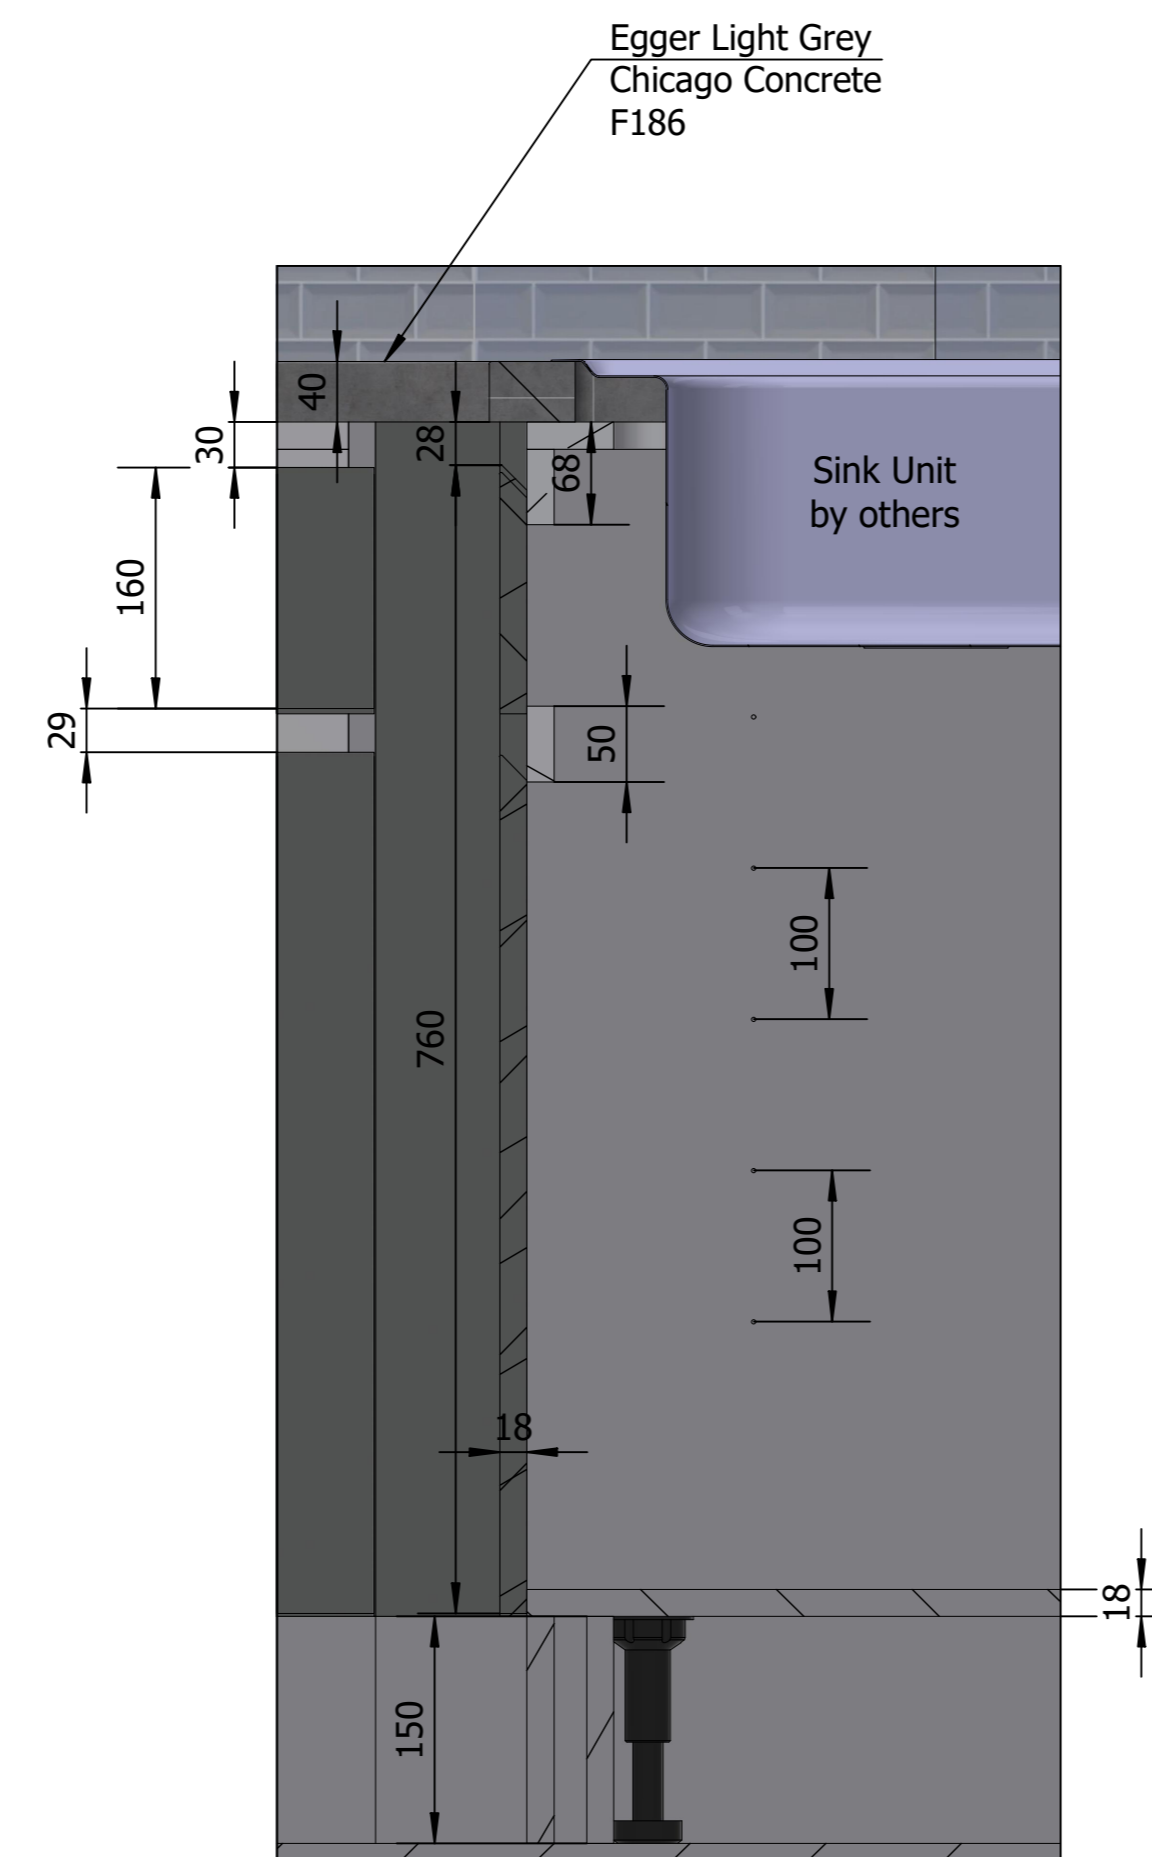

**NOTE**  
 All Doors and  
 Drawer fronts  
 finished to Match  
 Egger Dust Grey  
 U732 ST9

Section Through K-K  
 Scale 1:20

Elevation  
 Scale 1:20

Section Through L-L  
 Scale 1:20

Section Through K-K  
 Scale 1:20

Section Through J-J  
 Scale 1:20

Section Through L-L  
 Scale 1:20

Isometric View  
 Scale 1:20

Detail M  
 Scale 1:5

Isometric View  
 Scale 1:20