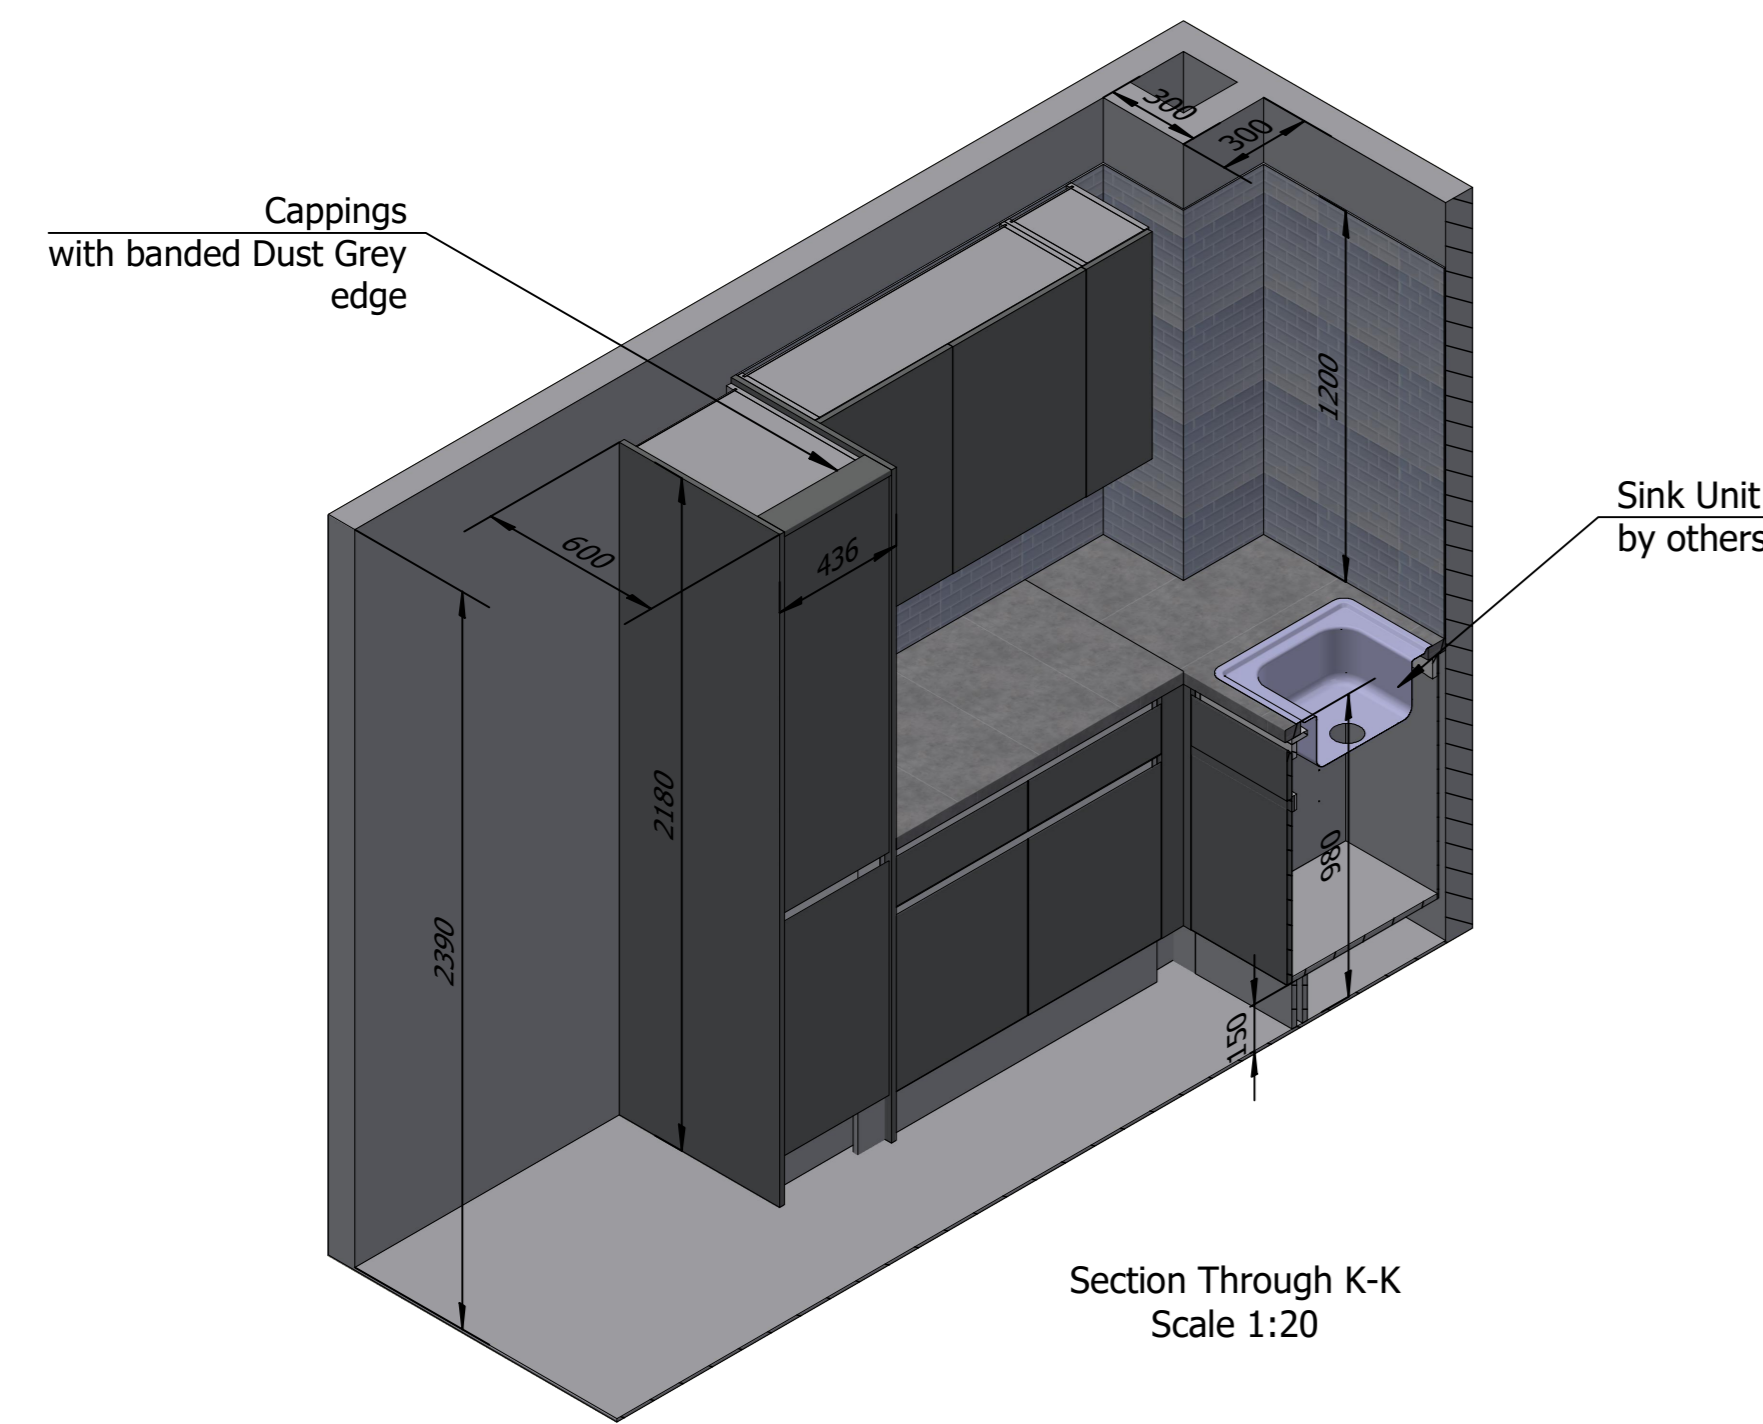

**NOTE**  
 All Doors and  
 Drawer fronts  
 finished to Match  
 Egger Dust Grey  
 U732 ST9

Section Through K-K  
 Scale 1:20

Elevation  
 Scale 1:20

Section Through L-L  
 Scale 1:20

Section Through K-K  
 Scale 1:20

Section Through J-J  
 Scale 1:20

Section Through L-L  
 Scale 1:20

Isometric View  
 Scale 1:20

Detail M  
 Scale 1:5

Isometric View  
 Scale 1:20