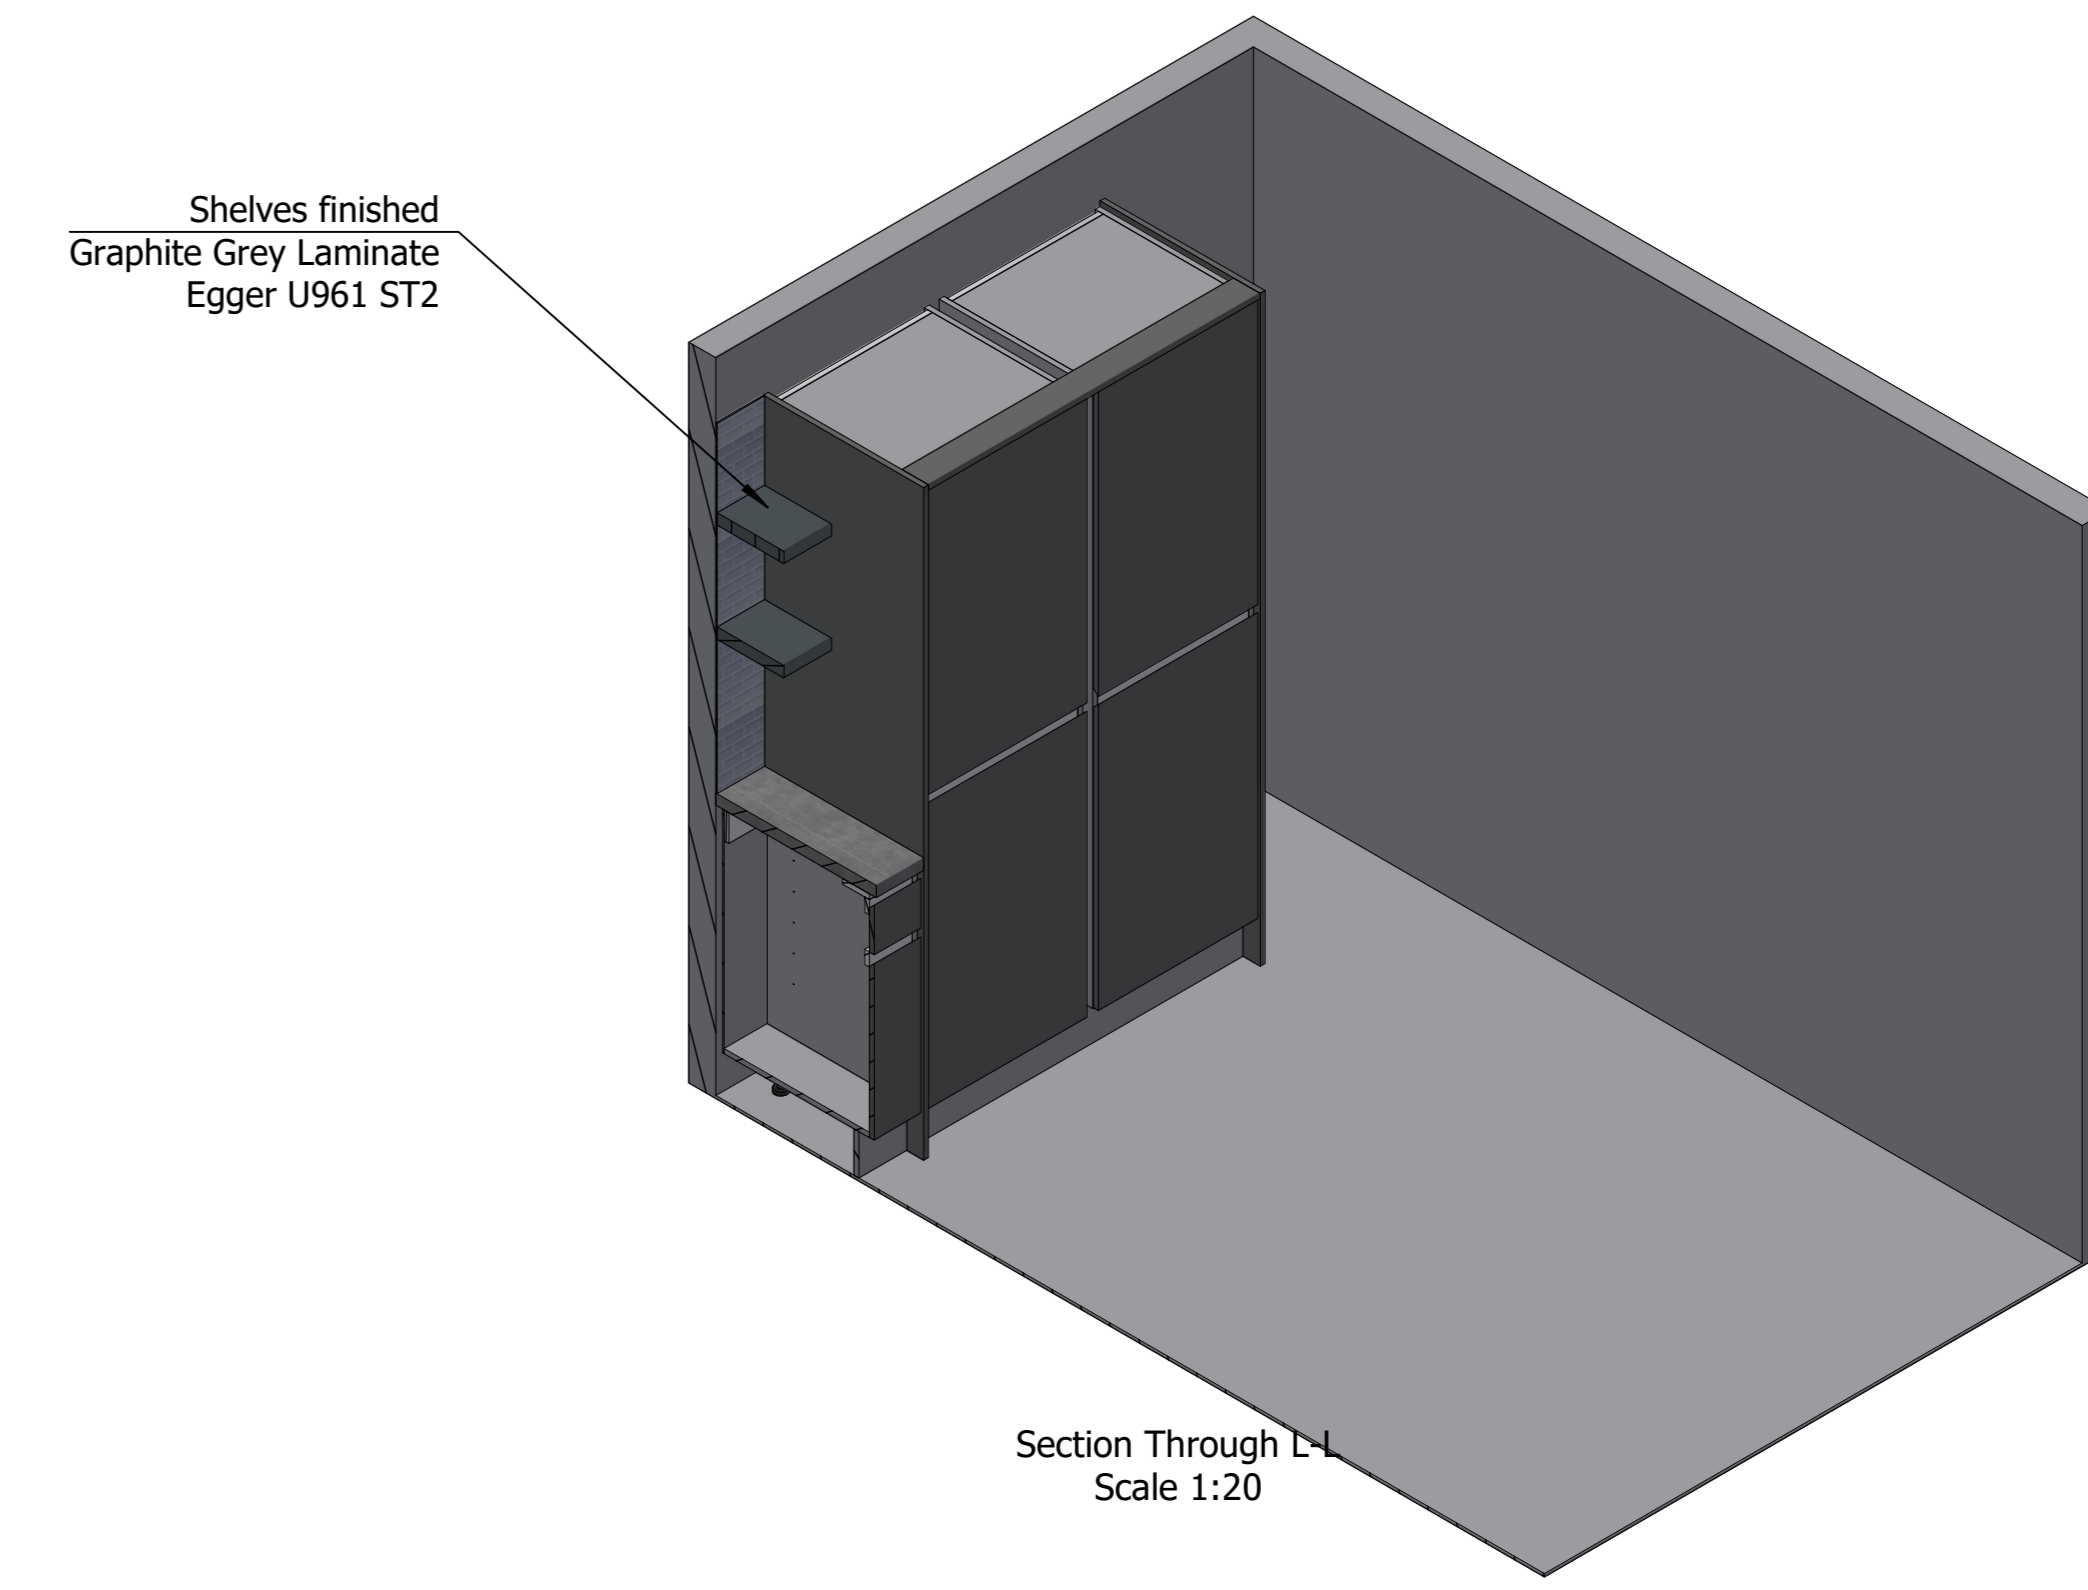

**NOTE**  
 All Doors and  
 Drawer fronts  
 finished to Match  
 Egger Dust Grey  
 U732 ST9

Section Through K-K  
 Scale 1:20

Elevation  
 Scale 1:20

Section Through L-L  
 Scale 1:20

Section Through K-K  
 Scale 1:20

Section Through J-J  
 Scale 1:20

Section Through L-L  
 Scale 1:20

Isometric View  
 Scale 1:20

Detail M  
 Scale 1:5

Isometric View  
 Scale 1:20