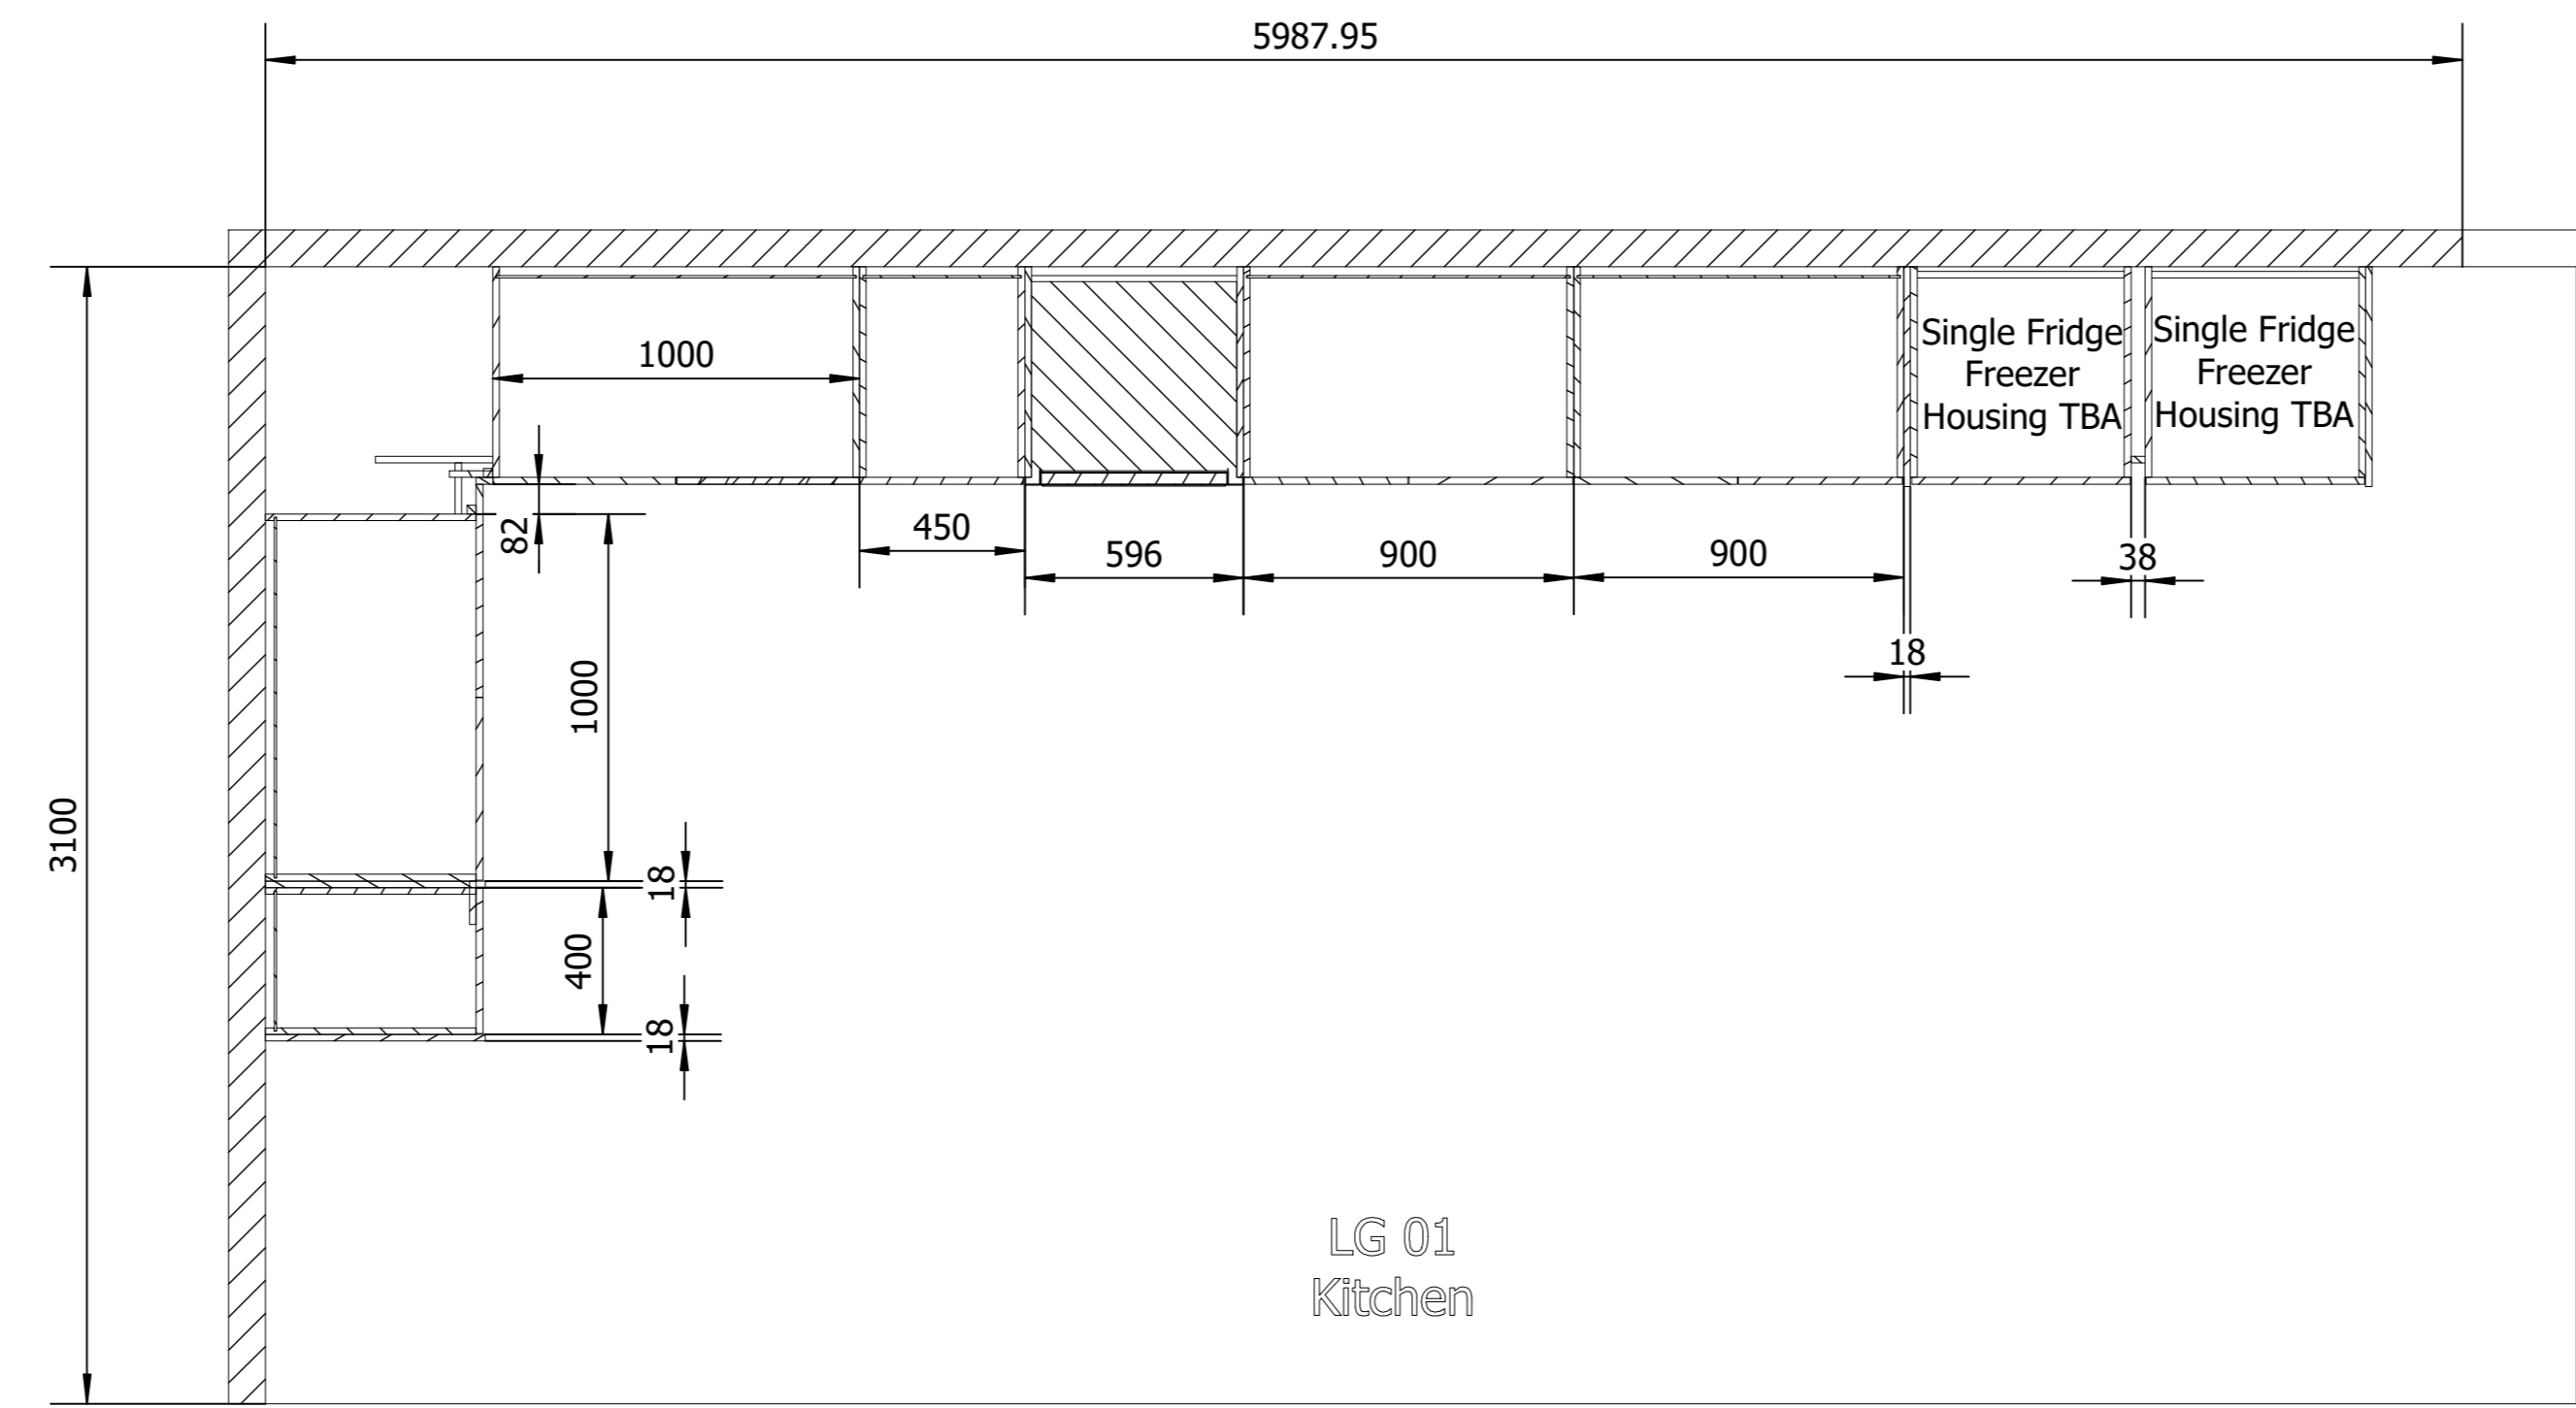

**NOTE**  
 All Doors and  
 Drawer fronts  
 finished to Match  
 Egger Dust Grey  
 U732 ST9

Section Through K-K  
 Scale 1:20

Elevation  
 Scale 1:20

Section Through L-L  
 Scale 1:20

Section Through K-K  
 Scale 1:20

Section Through J-J  
 Scale 1:20

Section Through L-L  
 Scale 1:20

Isometric View  
 Scale 1:20

Detail M  
 Scale 1:5

Isometric View  
 Scale 1:20