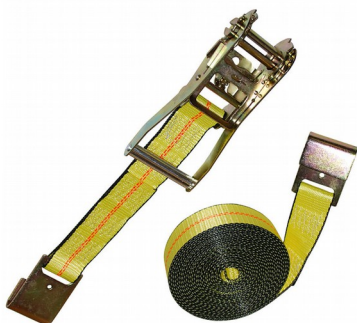

# 2" H.D. RATCHET STRAPS

## WIRE J-HOOKS

PART #	LENGTH	B/S LBS.
RS2160101I	16FT	10000
RS2200101I	20FT	10000
RS2250101I	25FT	10000
RS2270101I	27FT	10000
RS2300101I	30FT	10000

## FLAT HOOKS

PART #	LENGTH	B/S LBS.
RS2160104I	16FT	10000
RS2200104I	20FT	10000
RS2250104I	25FT	10000
RS2270104I	27FT	10000
RS2300104I	30FT	10000

CUSTOM LENGTHS AND FITTINGS AVAILABLE ON REQUEST