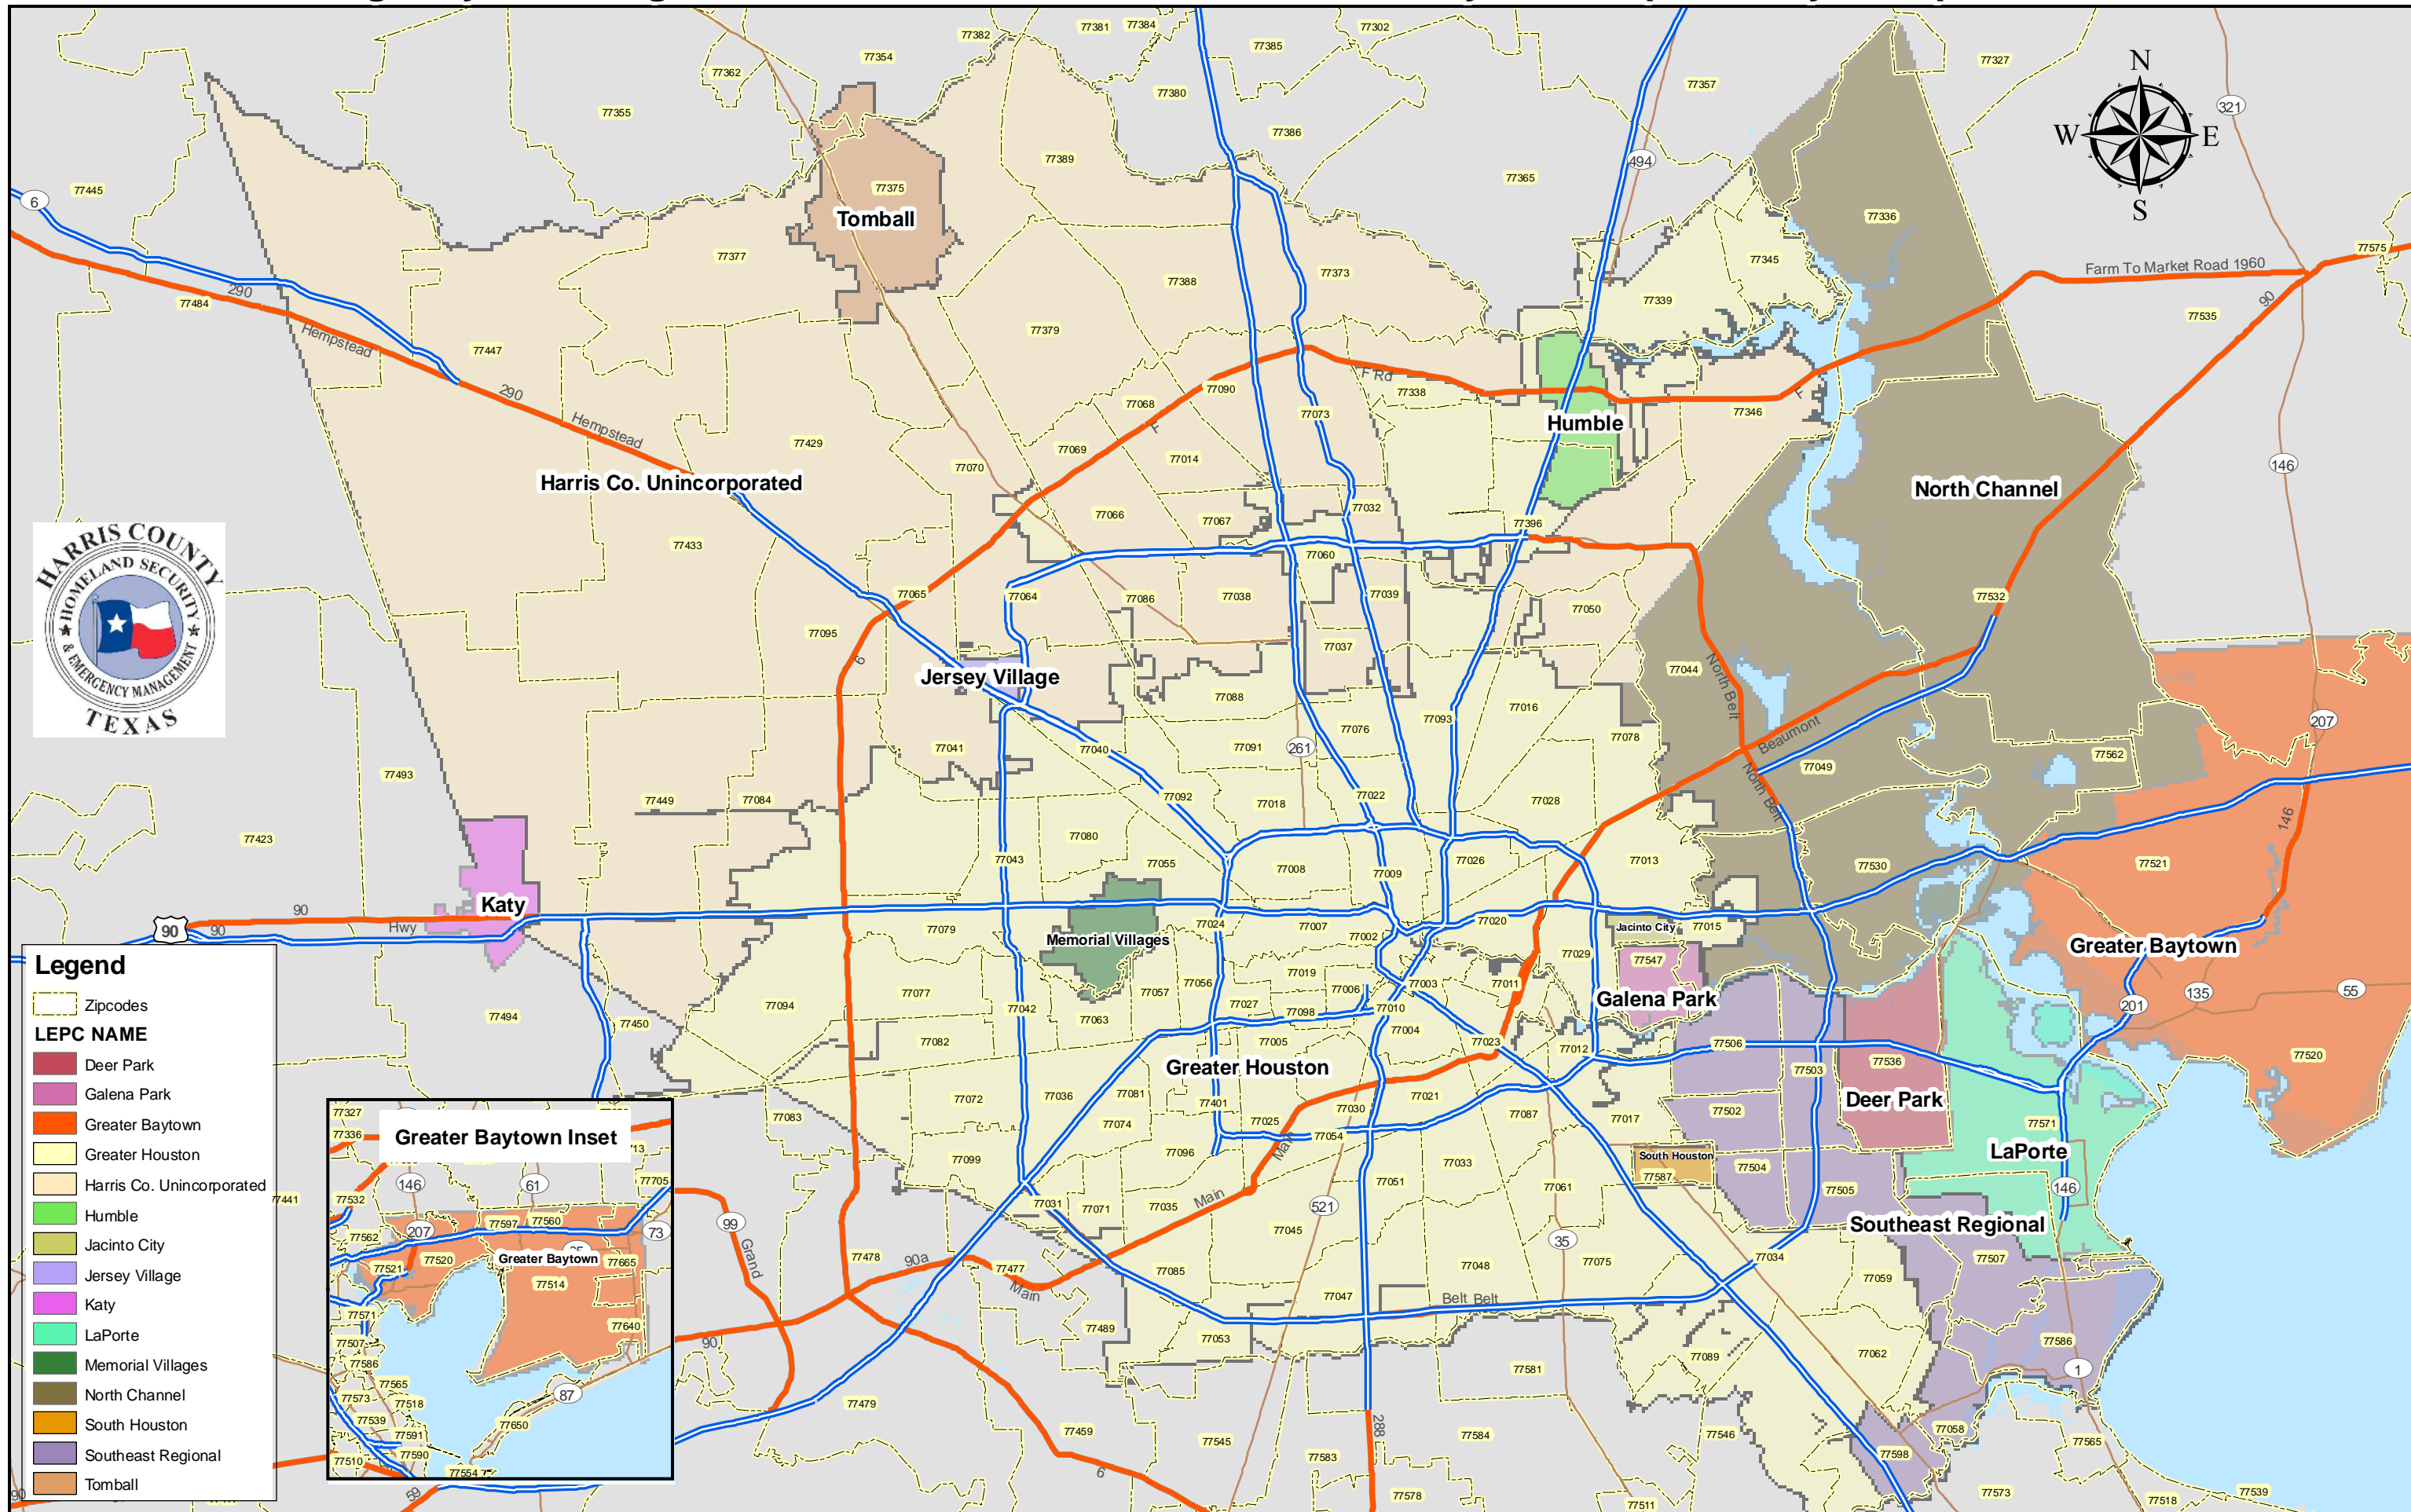

Local Emergency Planning Committee Boundaries for Harris County, TX and proximity w/ Zipcodes- Mar. 2008

- Legend**
- Zipcodes
 - LEPC NAME**
 - Deer Park
 - Galena Park
 - Greater Baytown
 - Greater Houston
 - Humble
 - Jacinto City
 - Jersey Village
 - Katy
 - LaPorte
 - Memorial Villages
 - North Channel
 - South Houston
 - Southeast Regional
 - Tomball