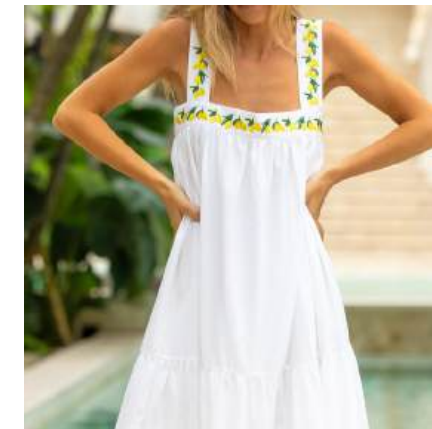

THE POSITANO - EMBROIDERED MAXI DRESS

SKU EMMDS-LMN-WHT

PRICE

MSRP: **$188**

MATERIAL
100% COTTON, LINED

SIZES
XS-XXL

*APRIL DELIVERY