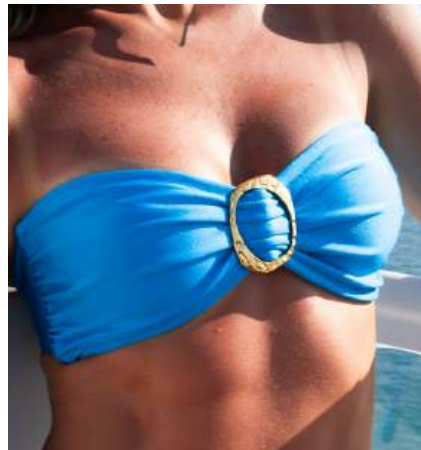

THE LAGUNA - BANDEAU BIKINI TOP WITH GOLD RINGS

SKU BTG-SUM-LTBLU

PRICE

MSRP: **$84**

MATERIAL

80% RECYCLED POLY
20% SPANDEX

SIZES

XS-XXL