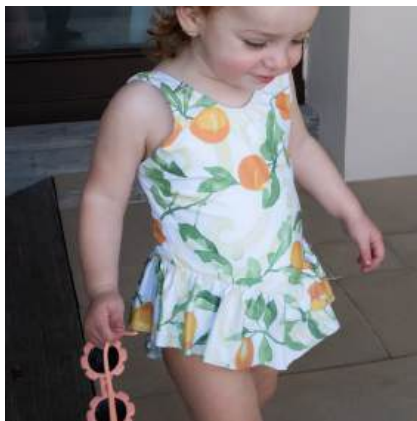

THE VALENCIA - "NEW GIRLS ONE
PIECE 2026" WITH WAIST RUFFLE
SKU KOPR-MALO-OR

PRICE

MSRP: **$52**

MATERIAL

80% RECYCLED
POLYESTER
20% SPANDEX