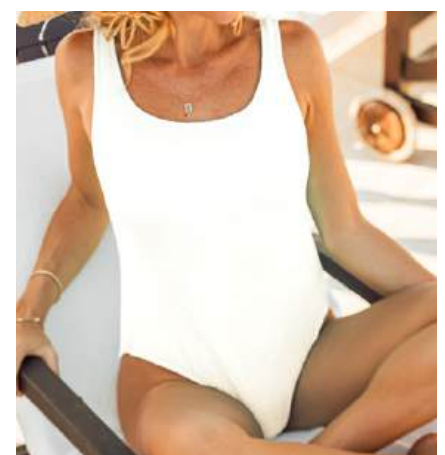

THE SANTORINI - LUXE
CRINKLE STRETCH CLASSIC
ONE PIECE

SKU COP-IBZ-WHT

PRICE

MSRP: **$178**

MATERIAL
80% RECYCLED POLY
20% SPANDEX

SIZES
XS-XXL