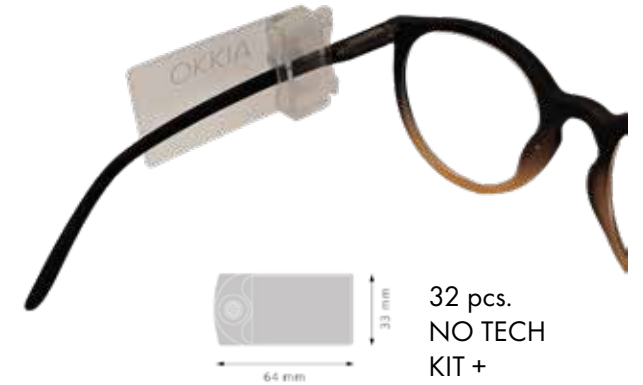

Okkia acrylic display
Four Shelves, Eight glasses
35x33h40 cm

Loan for use 80pcs

EX-OKK-ACK

Okkia acrylic kids display
Four Shelves, Eight glasses
33x30h37 cm

Loan for use 80pcs

TABLE LED LIGHT

WALL LED LIGHT