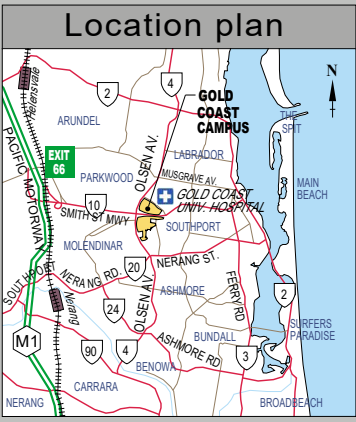

Building Legend

G01	Academic 1	C5
G02	Clinical Sciences 1	E2
G03	Lecture Theatres 1 & 2	C5
G04	Services	E7
G05	Health Sciences	D5
G06	Academic 2	D6
G07	The Link	B5
G09	Engineering	D7
G10	Library (Graham Jones Centre)	D4
G11	Learning Commons	D4
G12	Science 2	D5
G13	Multistorey Car Park 1	E8
G14	Visual Arts	D6
G16	Clinical Sciences 2	E3
G17	Lecture Theatres 3 & 4	C5
G19	Facilities Management	F7
G20	Chiller House 1	D5
G21	Chiller House 2	E7
G22	Chiller House 3	C6
G23	Multimedia	D7
G24	Science 1	E5
G25	Glycomics 2	E4
G26	Glycomics 1	E7
G27	Business 2	C6
G28	Kiosk	C5
G29	Chiller House 4	E3
G30	Arts and Education 1	D7
G31	Arts and Education 2	E6
G32	The Pavilion	B4
G33	Student Centre	C4
G34	Leneen Forde Chancellery	A4
G36	Law	D7
G37	Chiller House 5	B4
G39	Science, Engineering and Architecture	D8
G40	Ian O'Connor Building	A3
G42	Griffith Business School	C7
G43	Sports and Athletics Centre	C3
G44	Athletics Track	C2
G45	Aquatic Centre	D3
G51	Smart Water Research Centre	G7
G52	International Building	G5
G53	Chiller House 7	G6
G54	End of Trip Facility	G5
G55	Multistorey Car Park 2	K5
G56	Pump House	E6
GT2	SeaCities Cities Research Institute	G6
GQA	Queensland Academy for Health Sciences	H6
GX01	Griffith Innovation Centre	C10

- Information /Security Office
- Medical Centre
- Bus Stop
- Light Rail Stop
- Food & Beverage
- ATM