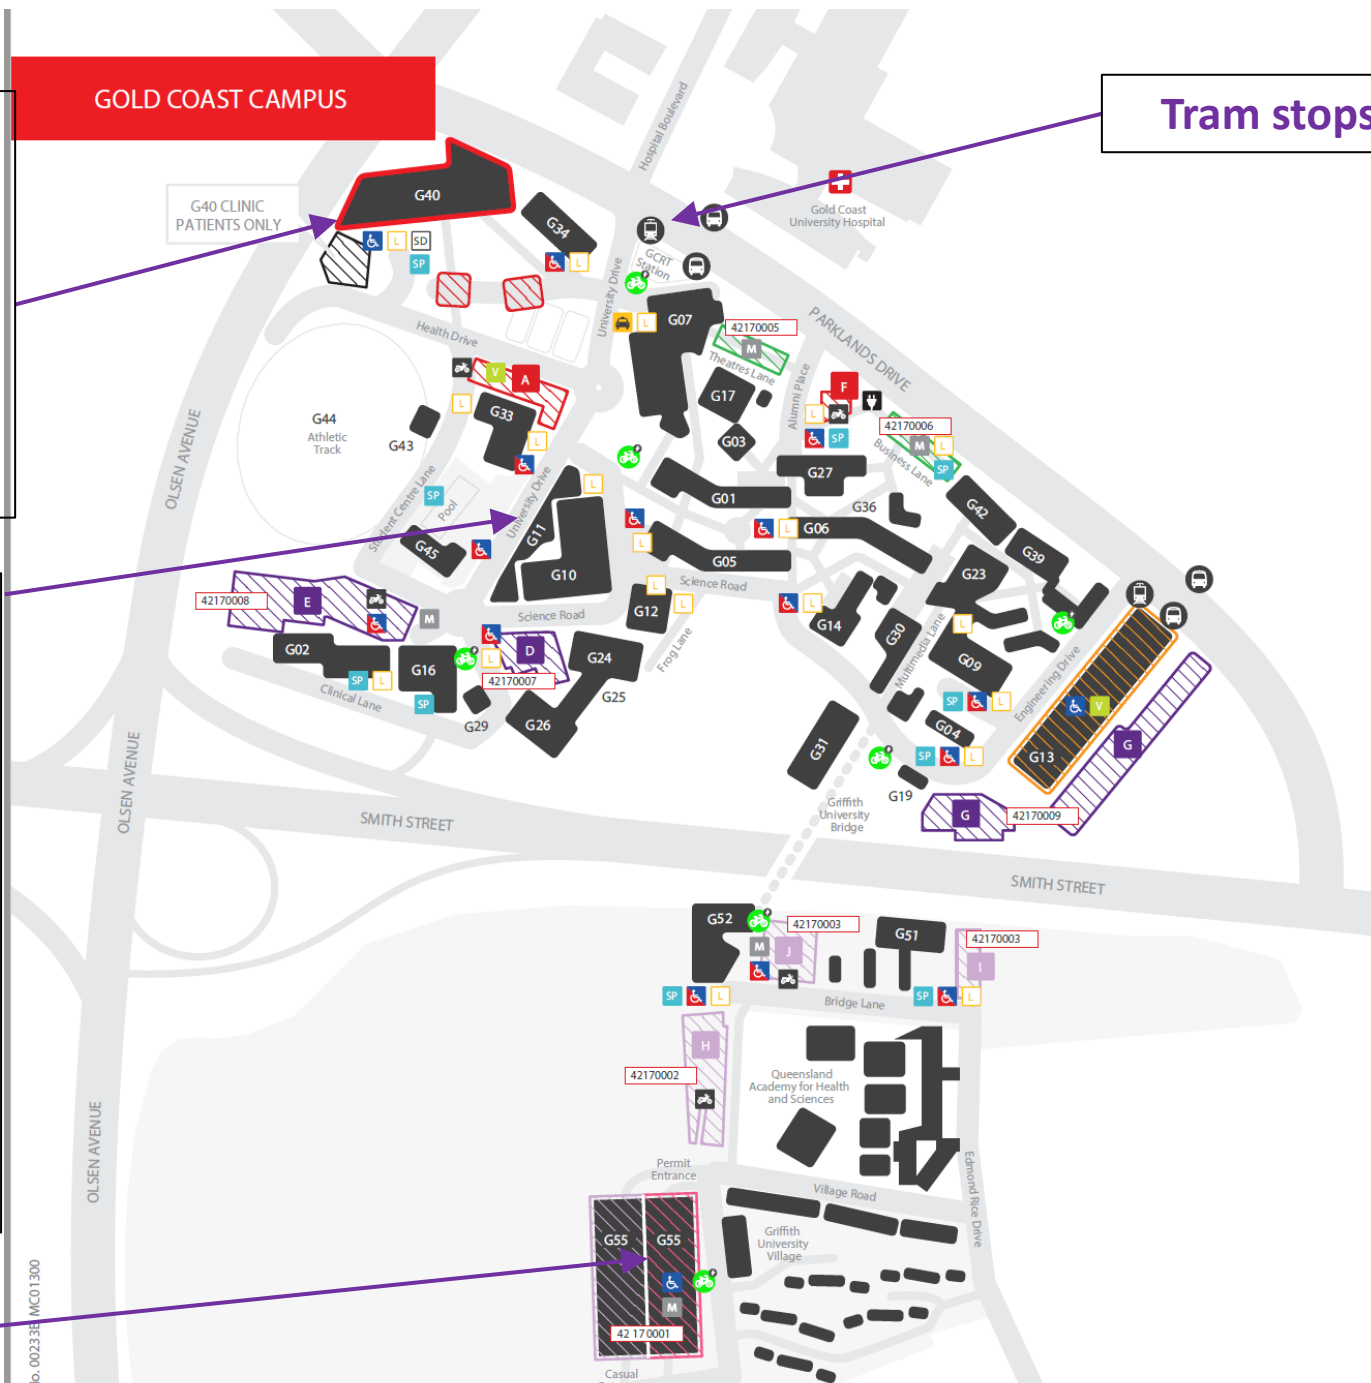

GOLD COAST CAMPUS

Tram stops

LEGEND

Permit zones apply between 7 am–4 pm. After this time, the zones become shared and casual parking is also permitted. If parking casually, pay via Paystay app or at a parking machine

Permit Parking

- General permit zone
- Multistorey permit zone (G13)
- Multistorey permit zone (G55)

Casual Parking

- Casual all-day metered zone
- Casual 2-hour metered zone (2 hour max)
- Pay-by-Plate payment machine
- 41XXXXXX PayStay app zone number

Other Parking Zones

- SD Passenger set down
- L Loading zone
- SP Temporary special permit
- University vehicles
- Healthcare Clinic patients only
- Red Australian Disability Parking Permit
- Blue Australian Disability Parking Permit
- V Pre-approved visitor parking
- Motorcycle parking
- Electric vehicle charging points

Public Transport

- Bus stop
- Lime E-Bike collection point
- Taxi rank

For more information
griffith.edu.au/parking
parking@griffith.edu.au
07 3735 5500

**G40, Level 5: Lecture Theatre 1 (Poster & Auditorium);
Level 3: Okey Dokey restaurant, trade display & registration**

**Bus pick up (5:00 - 5:30 pm) (Rego XB23AG);
(Bus stop at University drive between G45 and G11)**

**Bus pick up (8:00 - 8:30 pm) (Rego XQ63QZ);
(Bus stop at University drive between G45 and G11)**

G55 - General Car parking

05 No. 0023 3E MCO1300