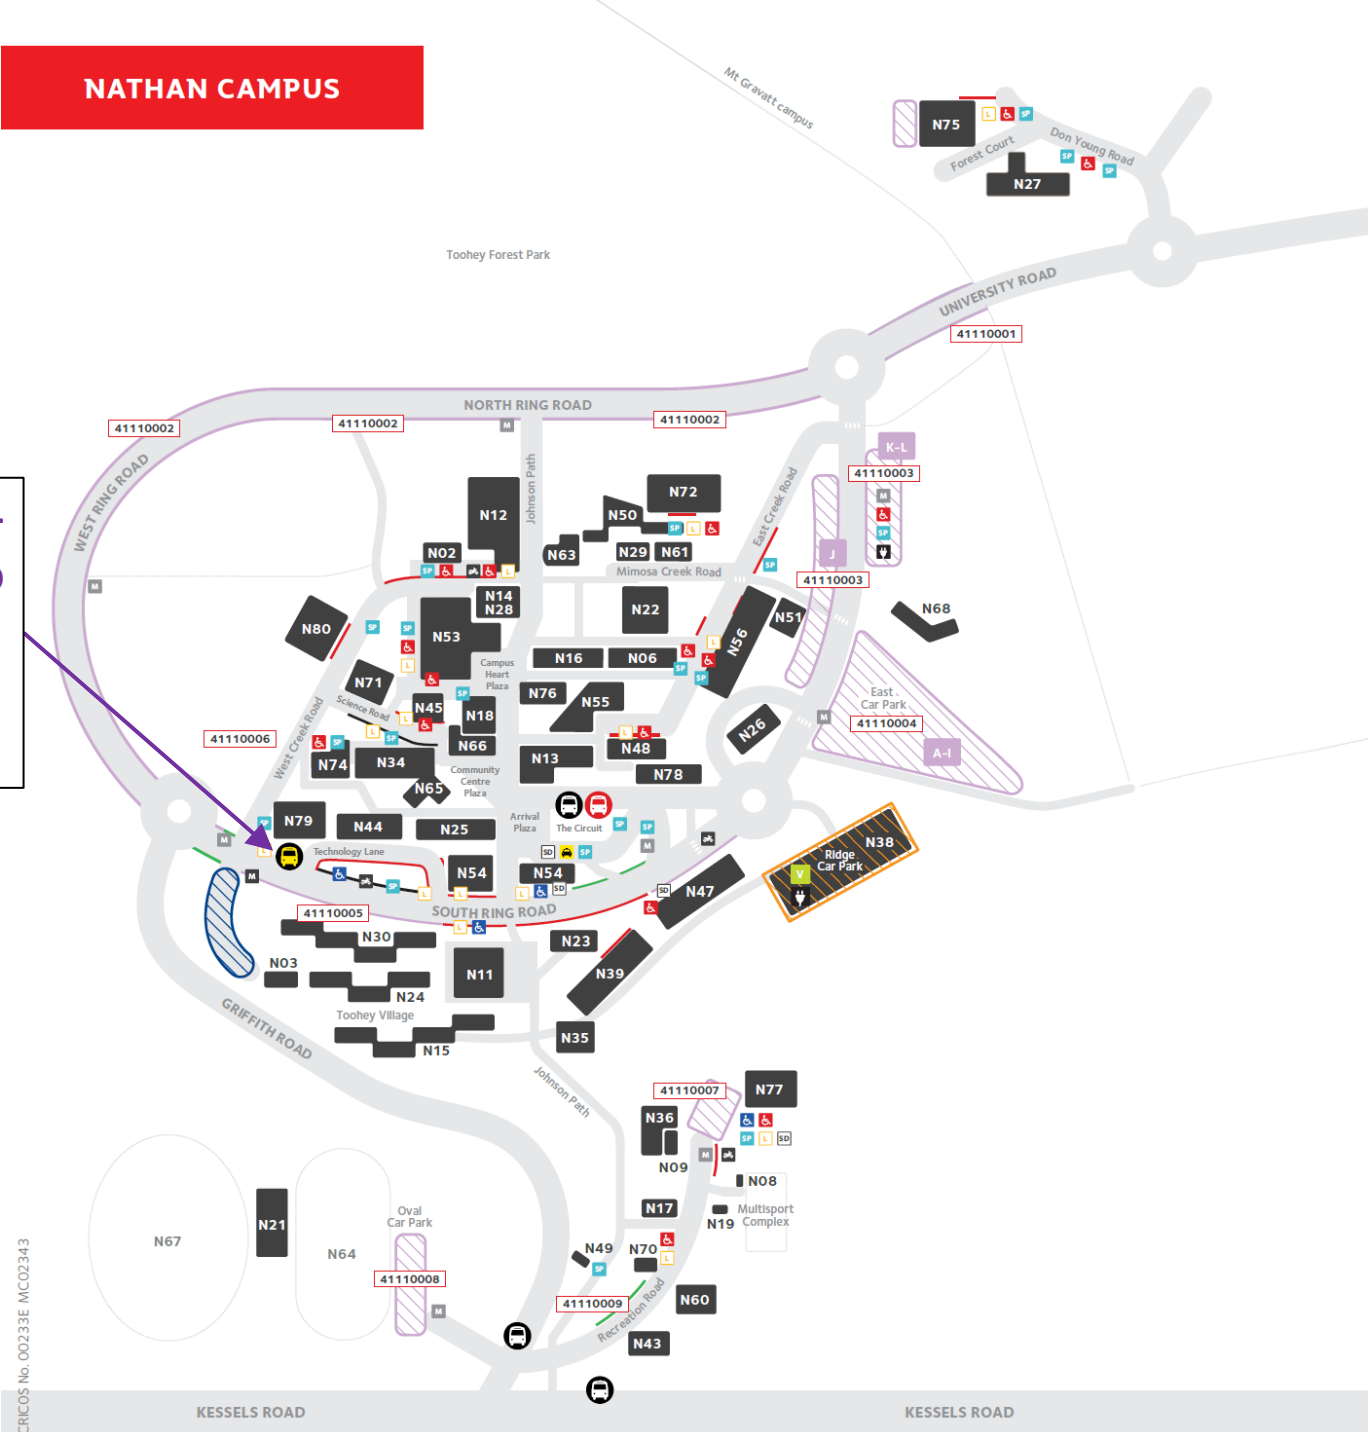

NATHAN CAMPUS

Bus pick-up (7am-7.30am); (Rego XQ63QZ)
(Bus stop in front of N79)

LEGEND

If parking casually, pay via Paystay app or at a parking machine.

Permit Parking

- General permit zone
- Multistorey permit zone

Casual Parking

- Casual all-day metered zone
- Casual 2-hour metered zone (2 hour max)
- M Pay-by-Plate payment machine
- 41XXXXXX PayStay app zone number

Other Parking Zones

- SD Passenger set down
- L Loading zone
- SP Temporary special permit
- University vehicles
- Residential parking
- Red Australian Disability Parking Permit
- Blue Australian Disability Parking Permit
- V Pre-approved visitor parking
- Motorcycle parking
- Electric vehicle charging points

**Bus pick up (5:00 - 5:30 pm) (Rego XB23AG);
 (Bus stop at University drive between G45 and G11)**

**Bus pick up (8:00 - 8:30 pm) (Rego XQ63QZ);
 (Bus stop at University drive between G45 and G11)**

G55 - General Car parking