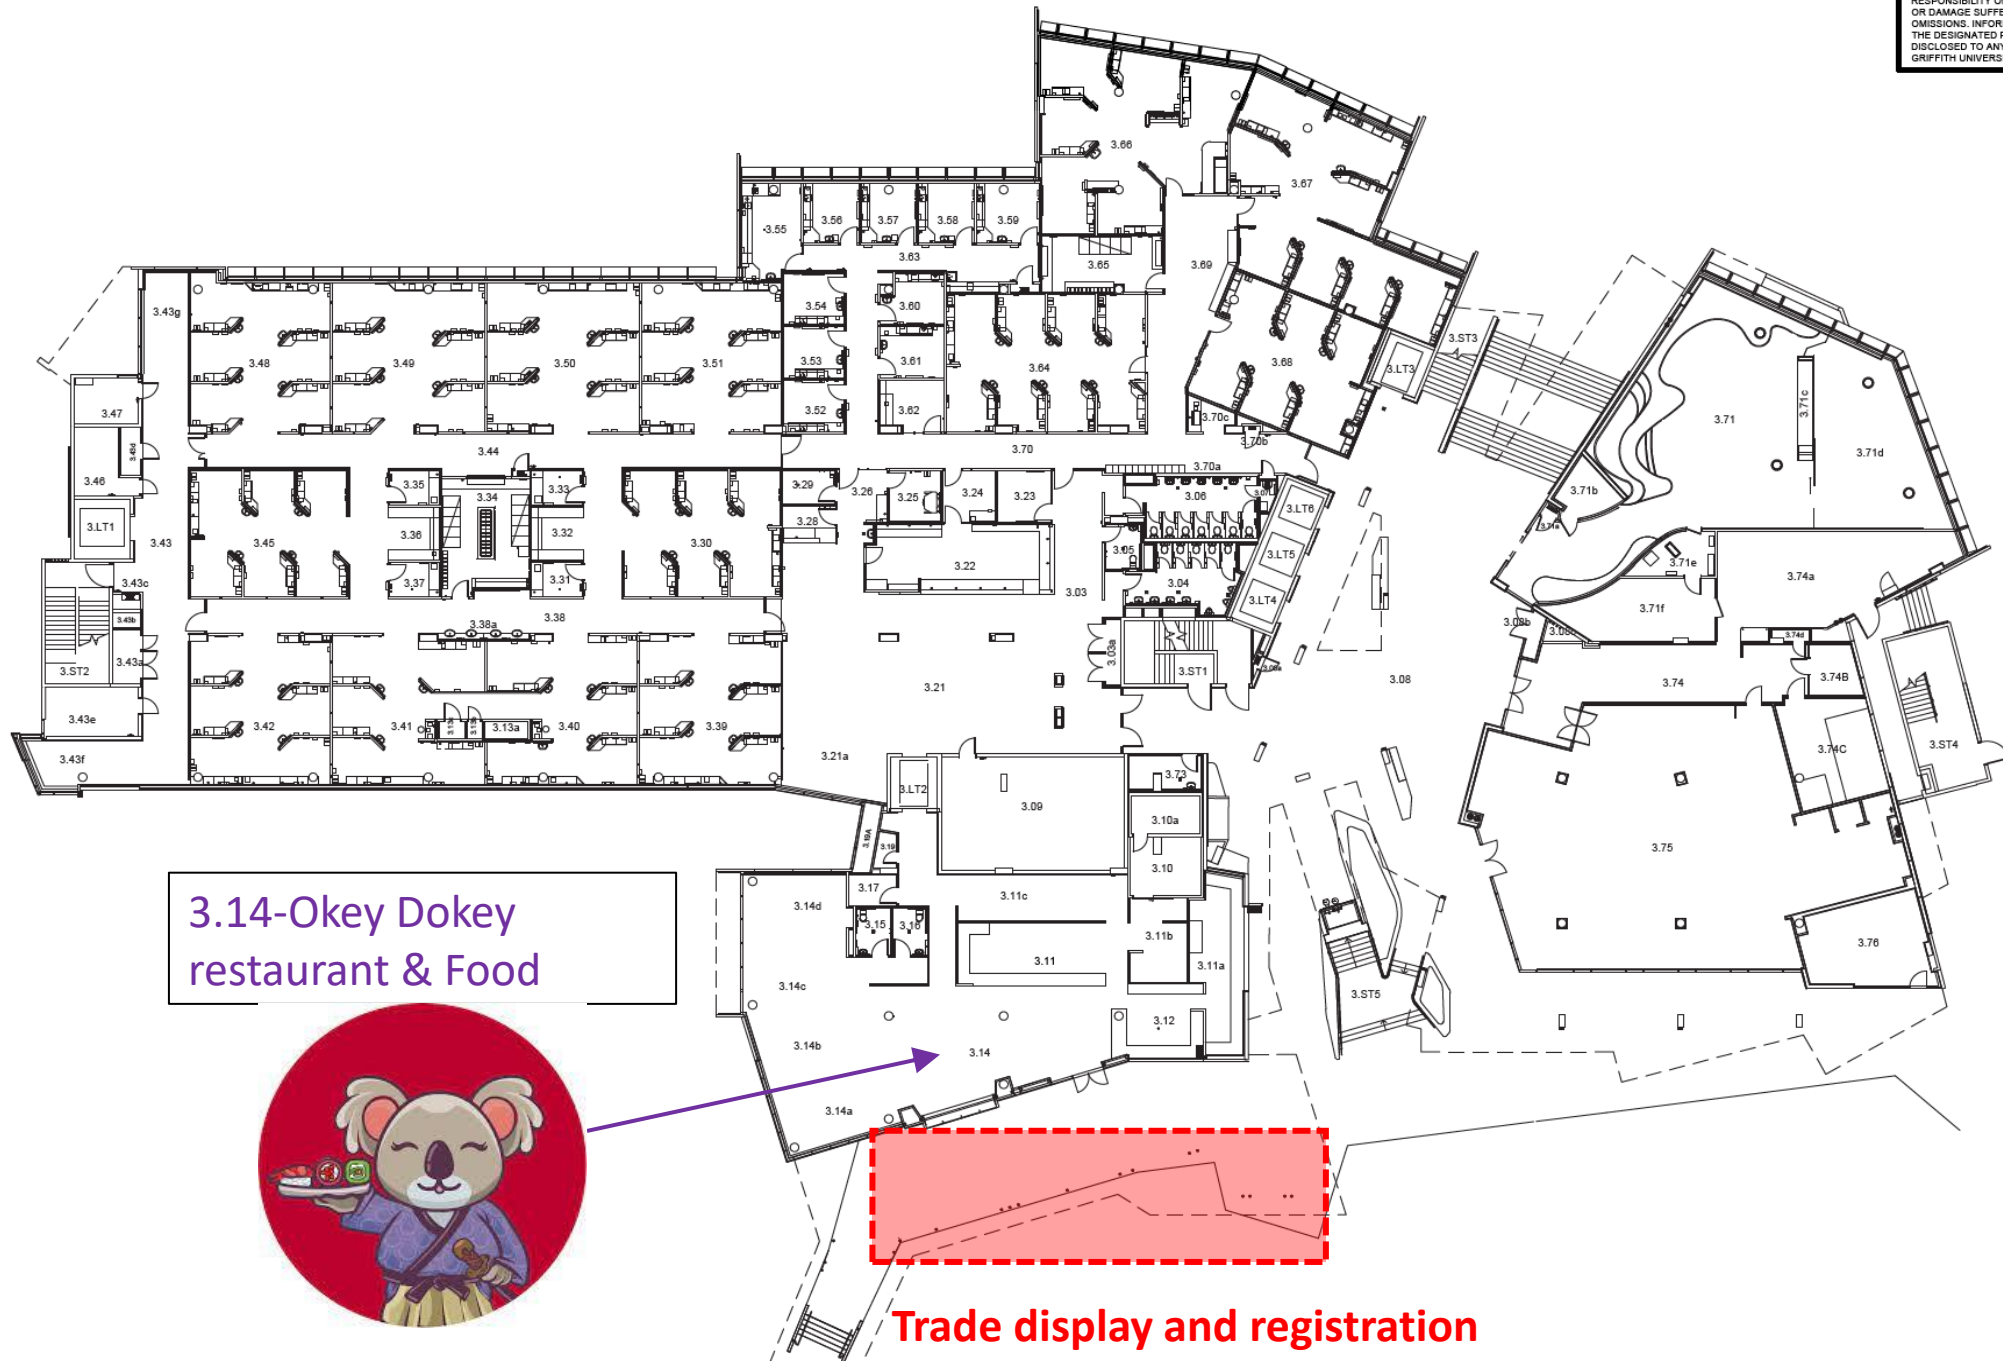

G40- Level 3

3.14-Okey Dokey
restaurant & Food