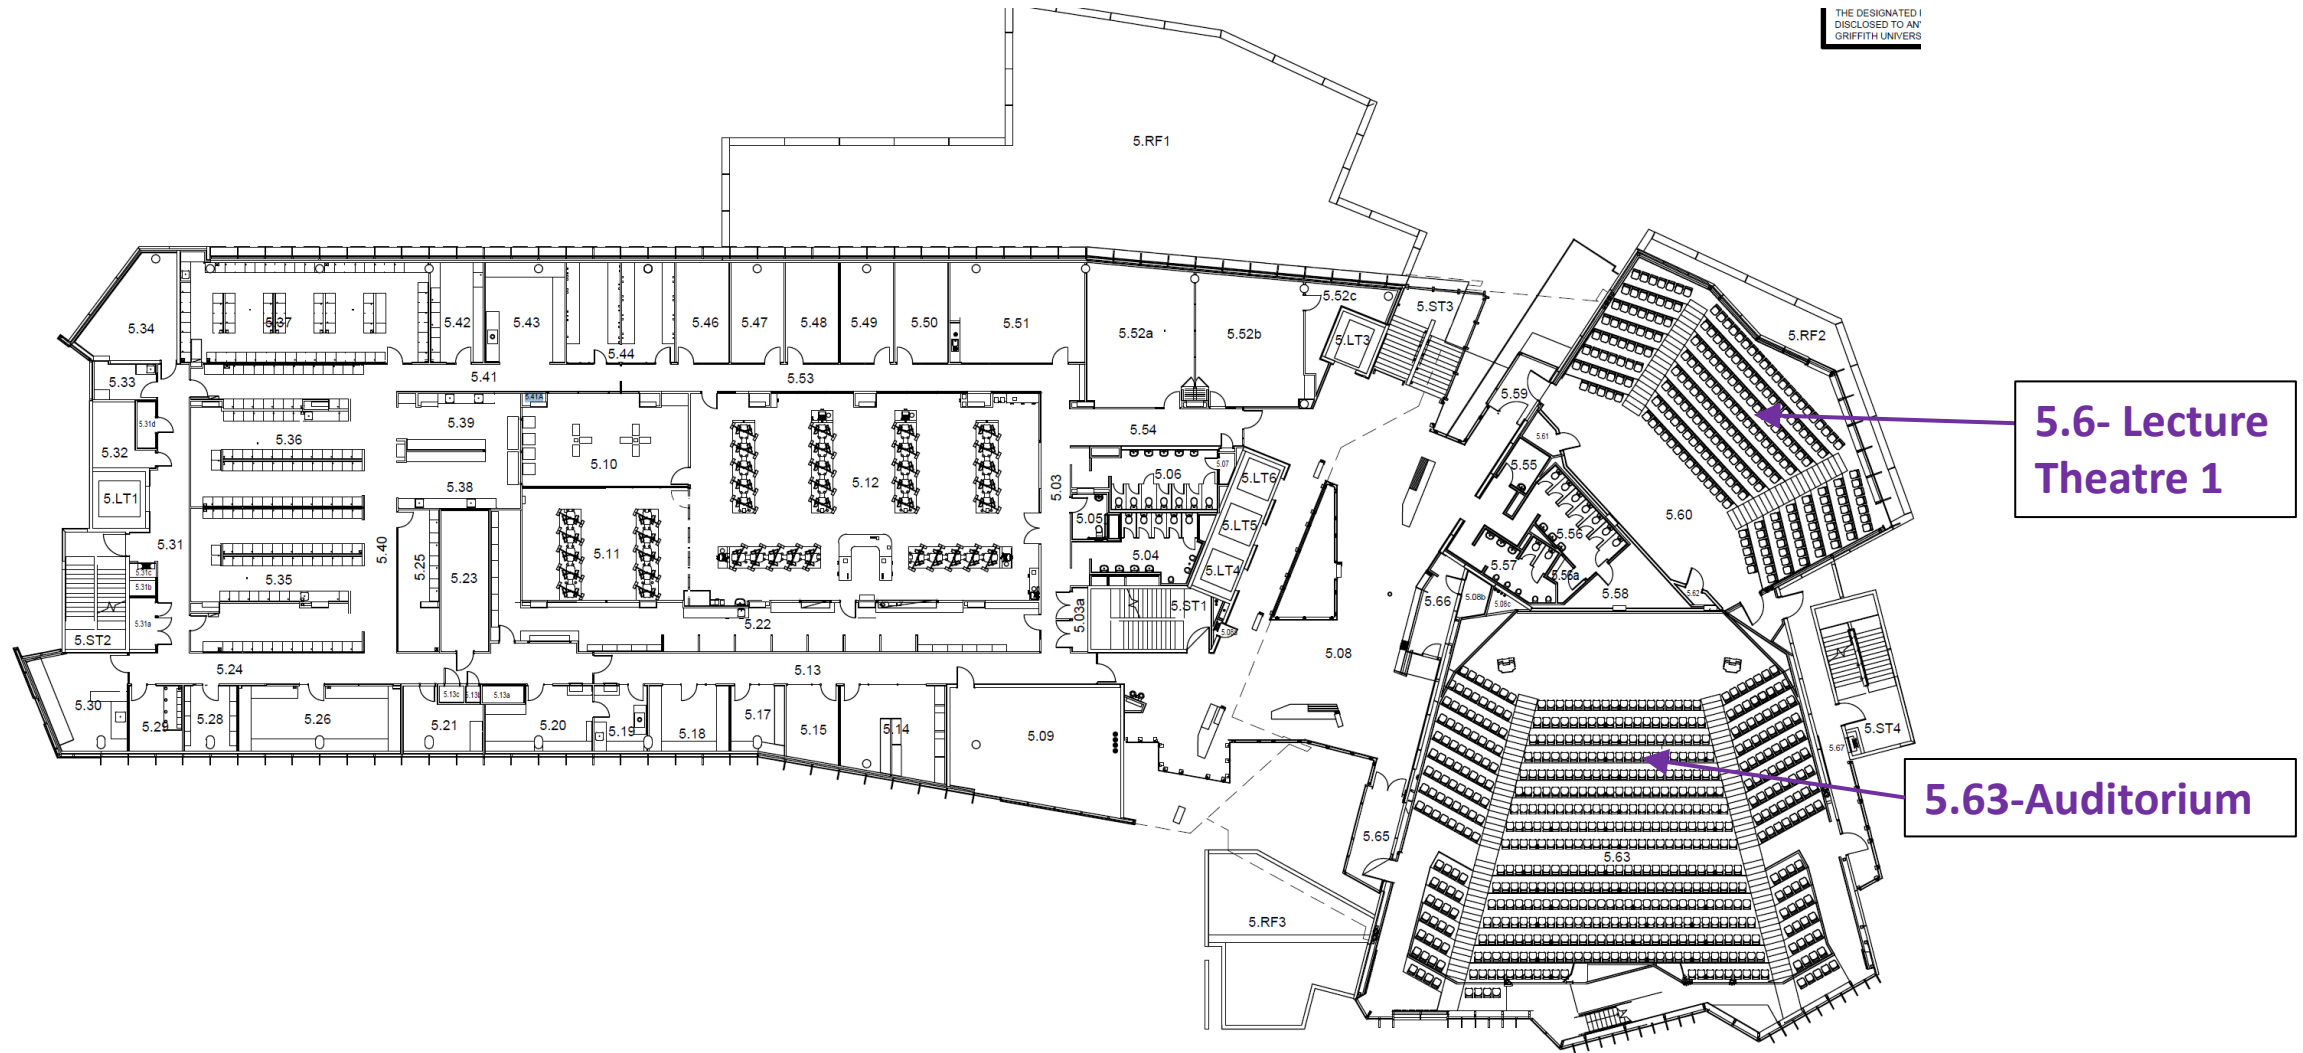

G40- Level 5