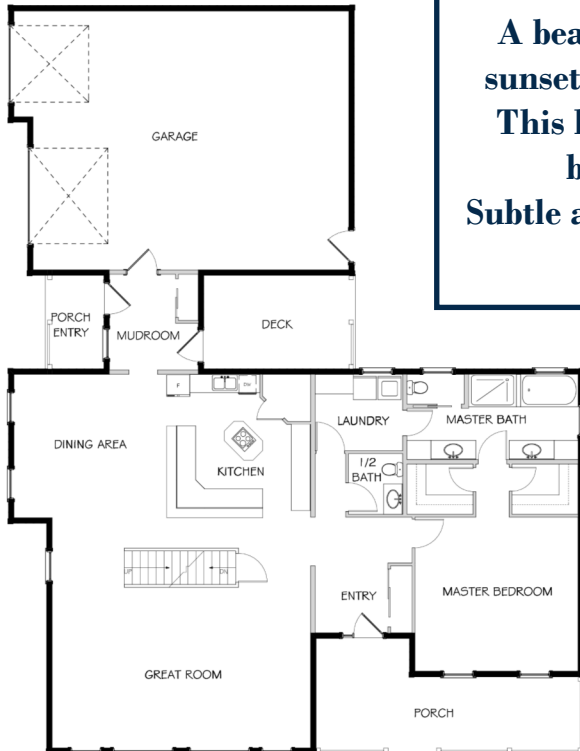

Demetriou Designs

# Lake Lilli

First Floor Sq. Ft. = 2142  
Second Floor Sq. Ft. = 1160  
Garage Sq. Ft. = 976

60' x 78' Overall  
3-4 Bedrooms \* 2-1/2 Baths  
Attached Garage & Mudroom

First Floor Plan

Second Floor Plan

A beautifully inviting front porch, for those sunsets in the rocking chairs with loved ones. This home offers the possibility for a fourth bedroom for those larger families. Subtle architectural features can really dress up an already beautiful home.