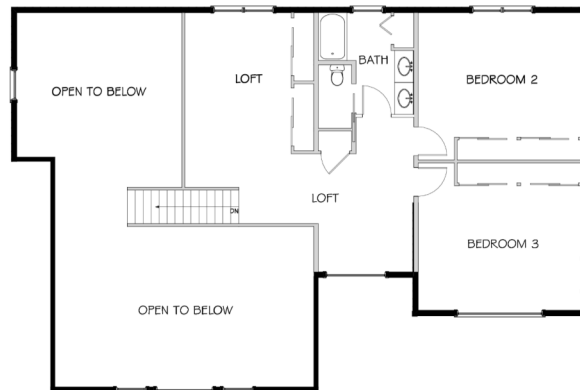

# Lake Lilli

First Floor Sq. Ft. = 2142  
Second Floor Sq. Ft. = 1160  
Garage Sq. Ft. = 976

60' x 78' Overall  
3-4 Bedrooms \* 2-1/2 Baths  
Attached Garage & Mudroom

First Floor Plan

Second Floor Plan

A beautifully inviting front porch, for those sunsets in the rocking chairs with loved ones. This home offers the possibility for a fourth bedroom for those larger families. Subtle architectural features can really dress up an already beautiful home.