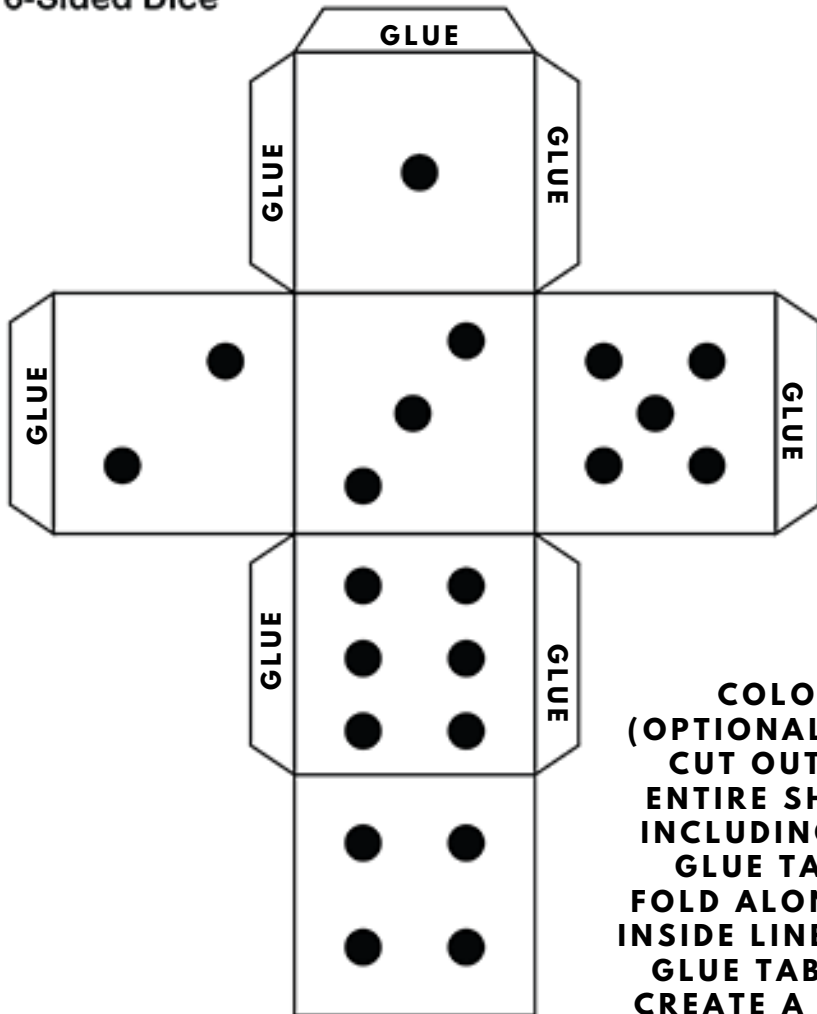

ALEXA'S DINOSAUR CLUB

COLOR AND CUT OUT ON THE SOLID LINES.
FOLD ALONG THE DOTTED LINES

6-Sided Dice

COLOR
(OPTIONAL) AND
CUT OUT THE
ENTIRE SHAPE,
INCLUDING THE
GLUE TABS.
FOLD ALONG THE
INSIDE LINES AND
GLUE TABS TO
CREATE A CUBE.