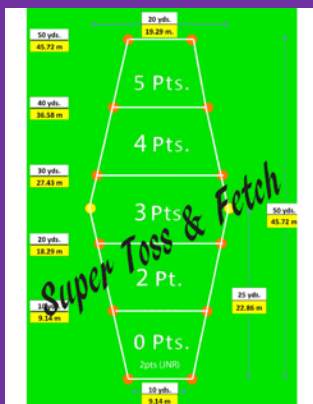

For All Canine Disc Rules and Judging Criteria please visit the CDA Website...

CONDITIONS

- # Competition to be held under the Rules and Regulations of Canine Disc Australia (Judging/scoring details for all events will be announced by the judge prior to the Event). and must adhere to the General Ground Rules of the Maximum Air Disc Dogs Inc...
- # All dogs and handlers must be a member with CDA.
- # Organisers reserve the right to refuse entry. Any dog who has had contact with an infectious disease (except kennel cough), will be excluded from any CDA event for 18 days post contact. If a dog on club grounds is established as having an infectious disease (except kennel cough), then all dogs on the ground are excluded from CDA events for 18 days.
- # Any dog who has kennel cough, or is in the same household as a dog known to have Kennel Cough is excluded from any CDA sanctioned event for 21 days from the onset of clinical signs of kennel cough...