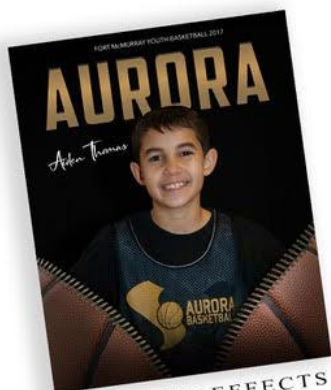

UNZIPPED EFFECTS
Personalized
8 x 10