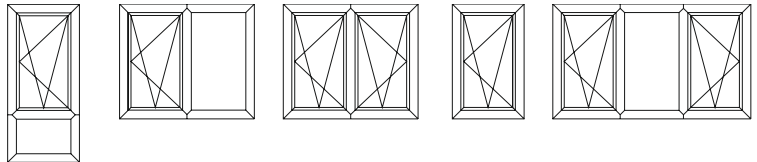

Styles and shapes

REHAU range at a glance

TOTAL70

Caseament windows including french windows

Comprehensive range of styles, (chamfered and sculptured) and a variety of colour options.

Bay & bow windows

Full range of compatible ancillary profiles which provide most attractive means of achieving the desired look.

Rio flush fit windows

Providing an attractive means of replicating traditional timber casement windows.

Tilt & turn windows

A choice of styles which have the option of the window tilting inwards or being fully opened inwards.