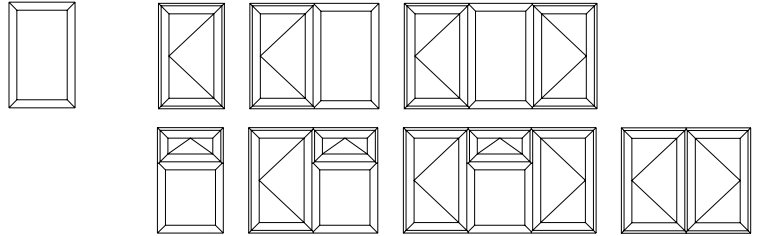

Your REHAU Installer is the expert to discuss the best hardware option for your needs. They will be able to show you the range of handle styles and colours to ensure the perfect finish to your windows and doors.

Styles and shapes

REHAU range at a glance

TOTAL70

Caseament windows including french windows

Comprehensive range of styles, (chamfered and sculptured) and a variety of colour options.

Bay & bow windows

Full range of compatible ancillary profiles which provide most attractive means of achieving the desired look.