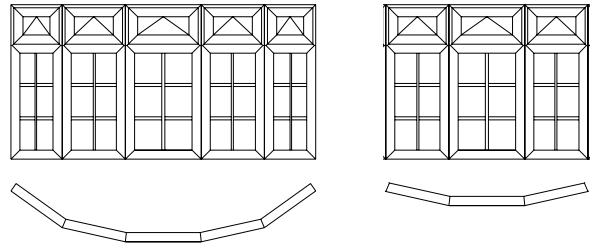

Styles and shapes

REHAU range at a glance

TOTAL70

Caseament windows including french windows

Comprehensive range of styles, (chamfered and sculptured) and a variety of colour options.

Bay & bow windows

Full range of compatible ancillary profiles which provide most attractive means of achieving the desired look.