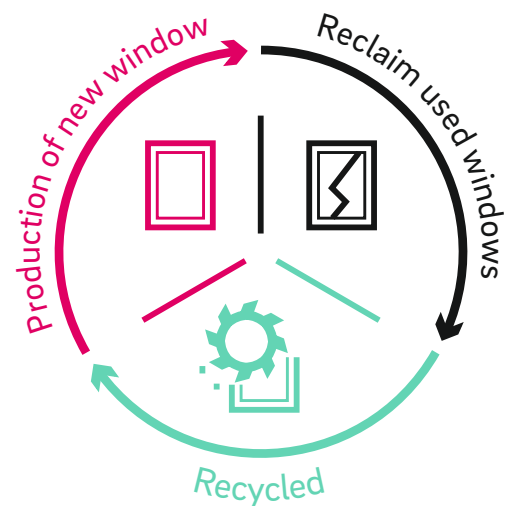

REHAU window systems have been tested in accordance with and meet the highest requirements of BS7412 for the standard of a manufactured window.

Enhanced security

REHAU windows and doors are tested to the highest security standards giving you an added level of security to your home and family.

Weather performance

Independently tested REHAU windows and doors achieve the highest BSI ratings for wind, water and air protecting your home from the elements.

Excellent sustainability

As a manufacturer, we are conscious of the impact our actions have on people and the environment. The use of recycled materials is one of our strategic objectives. By making our own processes more efficient and creating new opportunities for recycling, our aim is to make it as easy as possible for everyone to make the choice of using recycled products.