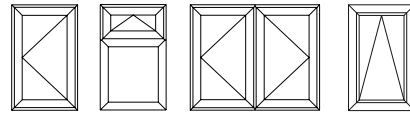

Your REHAU Installer is the expert to discuss the best hardware option for your needs. They will be able to show you the range of handle styles and colours to ensure the perfect finish to your windows and doors.

Styles and shapes

REHAU range at a glance

TOTAL70

Caseament windows including french windows

Comprehensive range of styles, (chamfered and sculptured) and a variety of colour options.

Bay & bow windows

Full range of compatible ancillary profiles which provide most attractive means of achieving the desired look.

Rio flush fit windows

Providing an attractive means of replicating traditional timber casement windows.

Tilt & turn windows

A choice of styles which have the option of the window tilting inwards or being fully opened inwards.