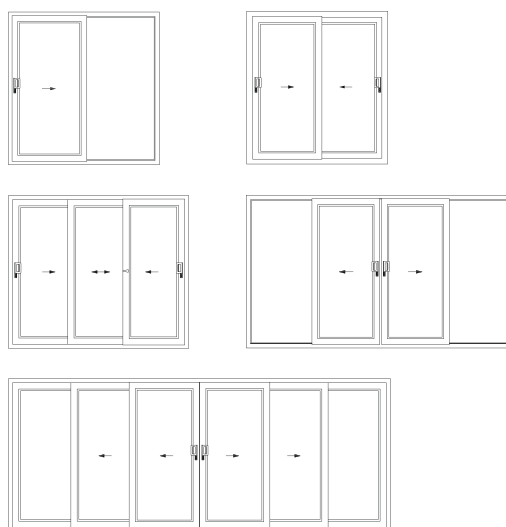

Heritage & vertical sliding windows

Vertical & sliding windows

The most authentic replication of a traditional vertically sliding window, with a choice of sash options, run through sash horns, georgian bars and traditional style furniture.

AGILA doors

Front composite entrance doors

A beautiful range of composite door panel options that compliment the choice of REHAU frame.

Sliding doors

Multi-pane configurations and large overall sizes provide homeowners with greater choice. Enhanced security and hardware guarantees provide peace of mind.