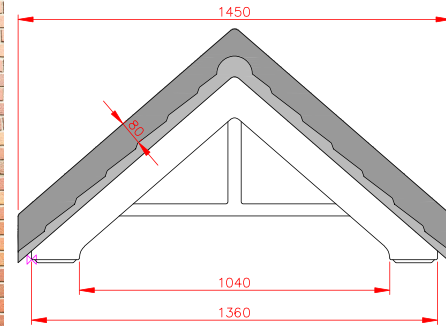

Terracotta

Dark Brown

Slate Grey

Portscaths

- Standard Gallows or Corbels provided
- Other sizes available on request
- Concealed soffit fittings
- GRP or Traditional roof
- Full fitting instructions supplied
- Easy to fit