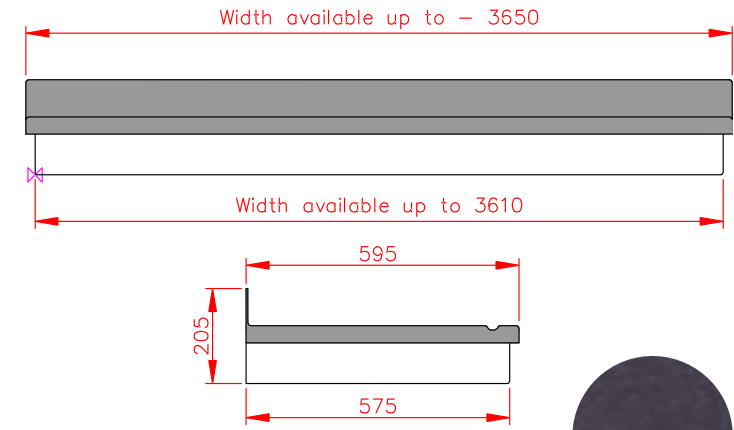

Note: Standard Size 1740mm

Slate Grey

Cadgwith

- Standard Gallows or Corbels provided
- Concealed soffit fittings
- Full fitting instructions supplied
- Easy to fit

GRP roof colours:

- In addition to the standard colours shown, we can provide products to any BS or RAL colour.
- UV stabilisers are added to the gel coat finishes to minimise colour degradation.
- Colour fastness figures are available on request.