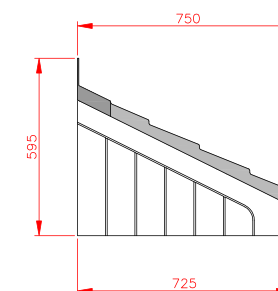

Brixham

- Standard Gallows or Corbels provided
- Other sizes available on request
- Concealed soffit fittings
- GRP or Traditional roof
- Full fitting instructions supplied
- Easy to fit

GRP roof colours:

- In addition to the standard colours shown, we can provide products to any BS or RAL colour.
- UV stabilisers are added to the gel coat finishes to minimise colour degradation.
- Colour fastness figures are available on request.

Looe

- Standard Gallows or Corbels provided
- Other sizes available on request
- Concealed soffit fittings
- GRP or Traditional roof
- Full fitting instructions supplied
- Easy to fit

GRP roof colours:

- In addition to the standard colours shown, we can provide products to any BS or RAL colour.
- UV stabilisers are added to the gel coat finishes to minimise colour degradation.
- Colour fastness figures are available on request.