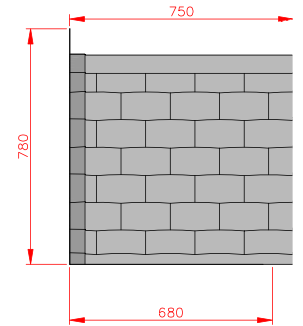

Terracotta

Dark Brown

Slate Grey

Portscaths

- Standard Gallows or Corbels provided
- Other sizes available on request
- Concealed soffit fittings
- GRP or Traditional roof
- Full fitting instructions supplied
- Easy to fit