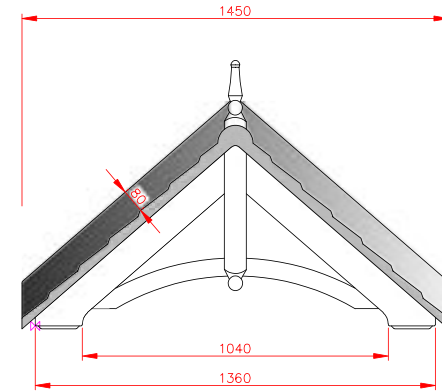

Totnes

- Standard Gallows or Corbels provided
- Other sizes available on request
- Concealed soffit fittings
- GRP or Traditional roof
- Full fitting instructions supplied
- Easy to fit