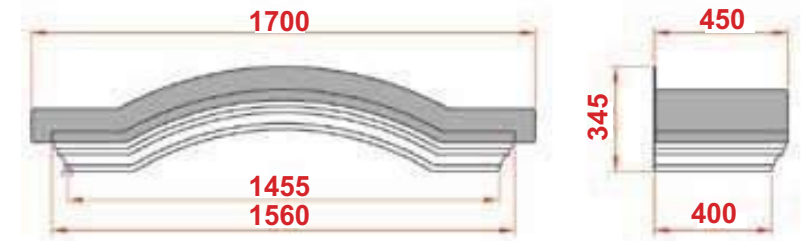

Port Isaac

- Concealed soffit fittings
- Full fitting instructions supplied
- Easy to fit

GRP roof colours:

- In addition to the standard colours shown, we can provide products to any BS or RAL colour.
- UV stabilisers are added to the gel coat finishes to minimise colour degradation.
- Colour fastness figures are available on request.