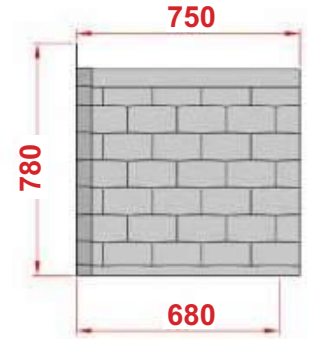

Blackwood Mill, Blackwood Road, Bacup, OL13 0PZ

01706 822665 www.canopyproducts.co.uk sales@blackwoodmillgroup.co.uk

Canopy Products is part of The Blackwood Mill Group of Companies

WE ACCEPT

Penzance

- Standard Gallows or Corbels provided
- Other sizes available on request
- Concealed soffit fittings
- GRP or Traditional roof
- Full fitting instructions supplied
- Easy to fit