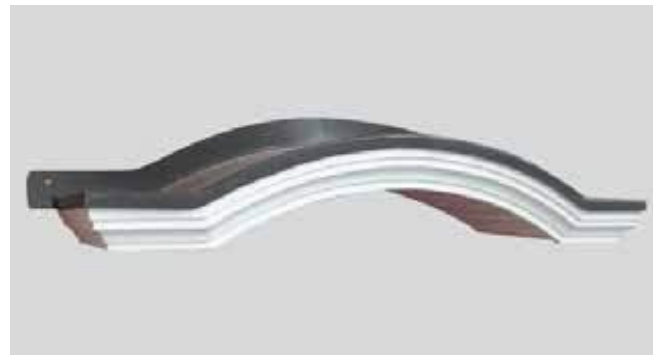

Port Isaac

- Concealed soffit fittings
- Full fitting instructions supplied
- Easy to fit

GRP roof colours:

- In addition to the standard colours shown, we can provide products to any BS or RAL colour.
- UV stabilisers are added to the gel coat finishes to minimise colour degradation.
- Colour fastness figures are available on request.