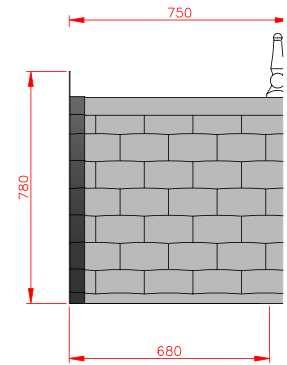

Totnes

- Standard Gallows or Corbels provided
- Other sizes available on request
- Concealed soffit fittings
- GRP or Traditional roof
- Full fitting instructions supplied
- Easy to fit