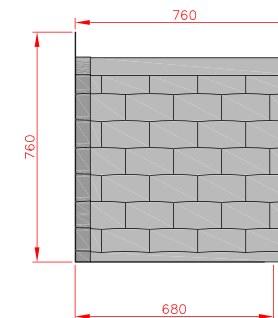

Brixham

- Standard Gallows or Corbels provided
- Other sizes available on request
- Concealed soffit fittings
- GRP or Traditional roof
- Full fitting instructions supplied
- Easy to fit

GRP roof colours:

- In addition to the standard colours shown, we can provide products to any BS or RAL colour.
- UV stabilisers are added to the gel coat finishes to minimise colour degradation.
- Colour fastness figures are available on request.

Looe

- Standard Gallows or Corbels provided
- Other sizes available on request
- Concealed soffit fittings
- GRP or Traditional roof
- Full fitting instructions supplied
- Easy to fit

GRP roof colours:

- In addition to the standard colours shown, we can provide products to any BS or RAL colour.
- UV stabilisers are added to the gel coat finishes to minimise colour degradation.
- Colour fastness figures are available on request.