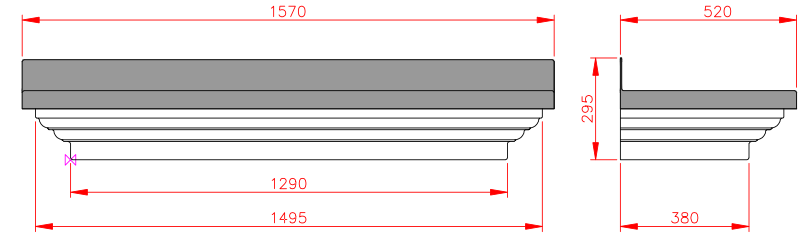

GRP roof colours:

- In addition to the standard colours shown, we can provide products to any BS or RAL colour.
- UV stabilisers are added to the gel coat finishes to minimise colour degradation.
- Colour fastness figures are available on request.