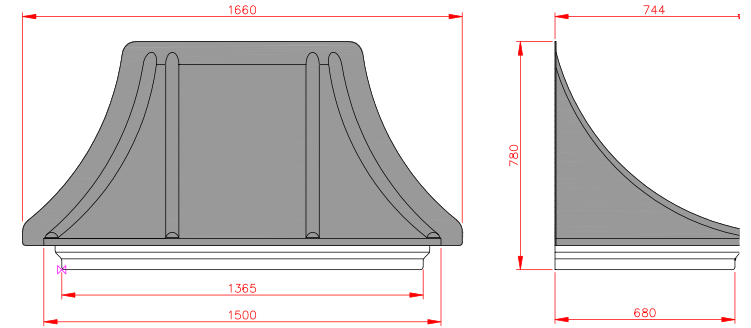

Terracotta

Dark Brown

Slate Grey

Bodmin

- Standard Gallows or Corbels provided
- Concealed soffit fittings
- Full fitting instructions supplied
- Easy to fit

Slate Grey

GRP roof colours:

- In addition to the standard colours shown, we can provide products to any BS or RAL colour.
- UV stabilisers are added to the gel coat finishes to minimise colour degradation.
- Colour fastness figures are available on request.