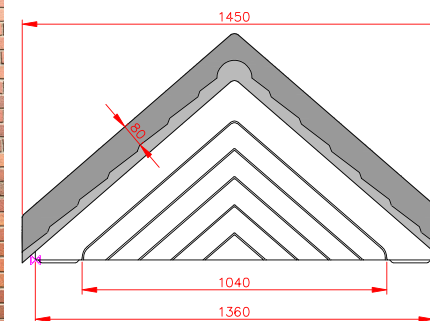

GRP roof colours:

- In addition to the standard colours shown, we can provide products to any BS or RAL colour.
- UV stabilisers are added to the gel coat finishes to minimise colour degradation.
- Colour fastness figures are available on request.