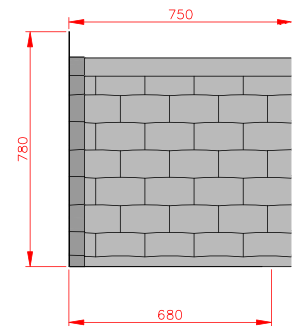

Salcombe

- Standard Gallows or Corbels provided
- Other sizes available on request
- Concealed soffit fittings
- GRP or Traditional roof
- Full fitting instructions supplied
- Easy to fit