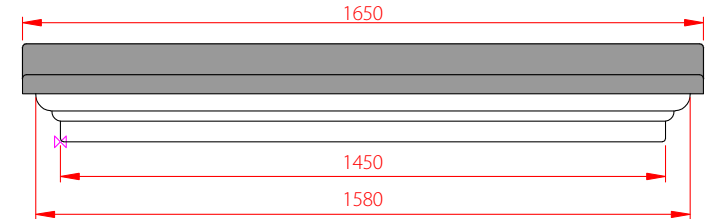

Boscastle

- Standard Gallows or Corbels provided
- Other sizes available on request
- Concealed soffit fittings
- Full fitting instructions supplied
- Easy to fit

GRP roof colours:

- In addition to the standard colours shown, we can provide products to any BS or RAL colour.
- UV stabilisers are added to the gel coat finishes to minimise colour degradation.
- Colour fastness figures are available on request.

Mevagissey

- Standard Gallows or Corbels provided
- Other sizes available on request
- Concealed soffit fittings
- Full fitting instructions supplied
- Easy to fit

GRP roof colours:

- In addition to the standard colours shown, we can provide products to any BS or RAL colour.
- UV stabilisers are added to the gel coat finishes to minimise colour degradation.
- Colour fastness figures are available on request.