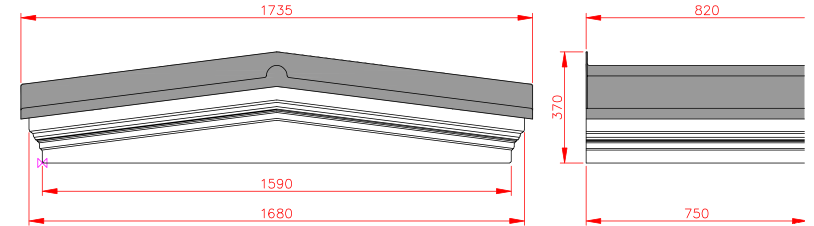

Mullion

- Concealed soffit fittings
- Full fitting instructions supplied
- Easy to fit