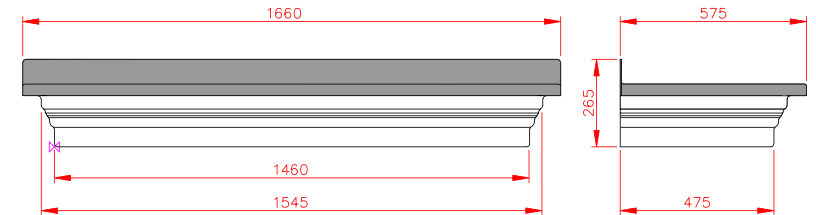

Newquay

- Standard Gallows or Corbels provided
- Other sizes available on request
- Concealed soffit fittings
- Full fitting instructions supplied
- Easy to fit