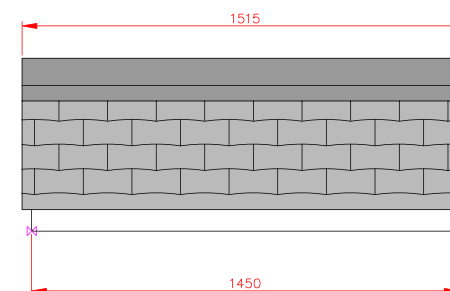

Brixham

- Standard Gallows or Corbels provided
- Other sizes available on request
- Concealed soffit fittings
- GRP or Traditional roof
- Full fitting instructions supplied
- Easy to fit

GRP roof colours:

- In addition to the standard colours shown, we can provide products to any BS or RAL colour.
- UV stabilisers are added to the gel coat finishes to minimise colour degradation.
- Colour fastness figures are available on request.

Looe

- Standard Gallows or Corbels provided
- Other sizes available on request
- Concealed soffit fittings
- GRP or Traditional roof
- Full fitting instructions supplied
- Easy to fit

GRP roof colours:

- In addition to the standard colours shown, we can provide products to any BS or RAL colour.
- UV stabilisers are added to the gel coat finishes to minimise colour degradation.
- Colour fastness figures are available on request.