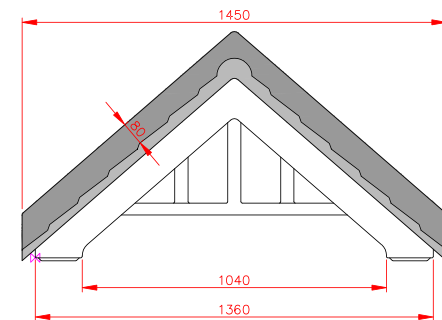

Terracotta

Dark Brown

Slate Grey

Sidmouth

- Standard Gallows or Corbels provided
- Other sizes available on request
- Concealed soffit fittings
- GRP or Traditional roof
- Full fitting instructions supplied
- Easy to fit