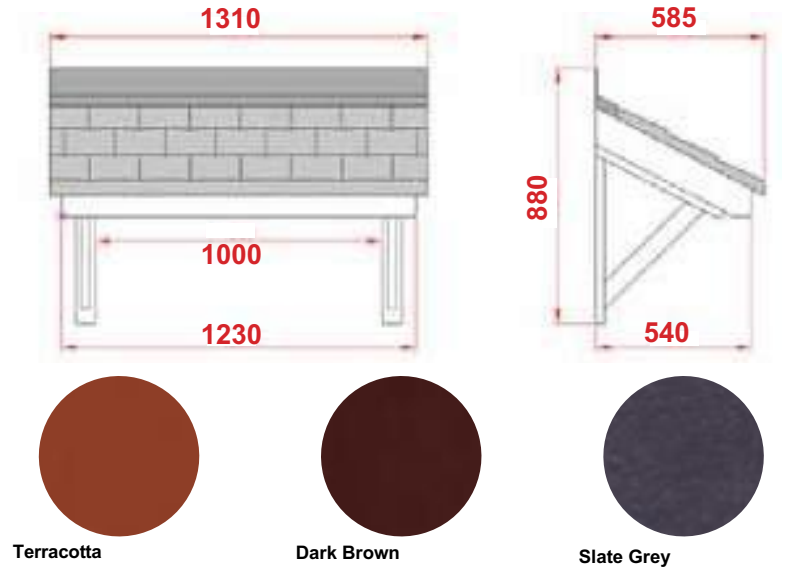

Terracotta

Dark Brown

Slate Grey

Padstow

- Leg brackets
- Other sizes available on request
- Concealed soffit fittings
- Full fitting instructions supplied
- Easy to fit

GRP roof colours:

- In addition to the standard colours shown, we can provide products to any BS or RAL colour.
- UV stabilisers are added to the gel coat finishes to minimise colour degradation.
- Colour fastness figures are available on request.

Fowey

- Standard Gallows or Corbels provided
- Other sizes available on request
- Concealed soffit fittings
- GRP or Traditional roof
- Full fitting instructions supplied
- Easy to fit

GRP roof colours: