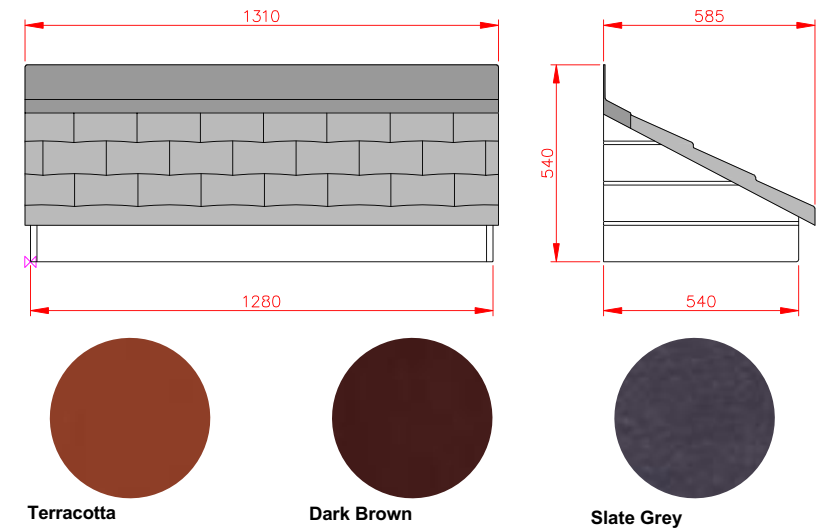

GRP roof colours:

- In addition to the standard colours shown, we can provide products to any BS or RAL colour.
- UV stabilisers are added to the gel coat finishes to minimise colour degradation.
- Colour fastness figures are available on request.