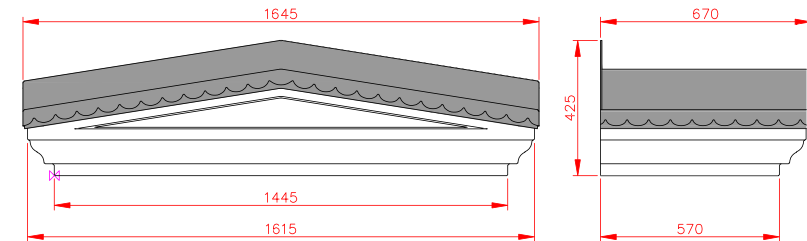

Note: Standard Size 1740mm

Slate Grey

Cadgwith

- Standard Gallows or Corbels provided
- Concealed soffit fittings
- Full fitting instructions supplied
- Easy to fit

GRP roof colours:

- In addition to the standard colours shown, we can provide products to any BS or RAL colour.
- UV stabilisers are added to the gel coat finishes to minimise colour degradation.
- Colour fastness figures are available on request.