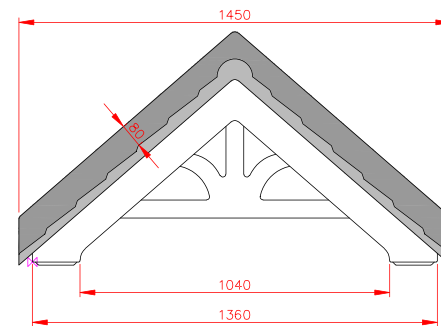

Salcombe

- Standard Gallows or Corbels provided
- Other sizes available on request
- Concealed soffit fittings
- GRP or Traditional roof
- Full fitting instructions supplied
- Easy to fit