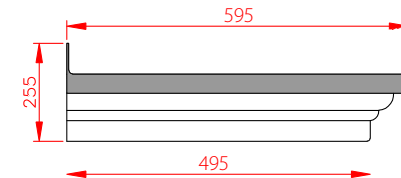

Boscastle

- Standard Gallows or Corbels provided
- Other sizes available on request
- Concealed soffit fittings
- Full fitting instructions supplied
- Easy to fit

GRP roof colours:

- In addition to the standard colours shown, we can provide products to any BS or RAL colour.
- UV stabilisers are added to the gel coat finishes to minimise colour degradation.
- Colour fastness figures are available on request.

Mevagissey

- Standard Gallows or Corbels provided
- Other sizes available on request
- Concealed soffit fittings
- Full fitting instructions supplied
- Easy to fit

GRP roof colours:

- In addition to the standard colours shown, we can provide products to any BS or RAL colour.
- UV stabilisers are added to the gel coat finishes to minimise colour degradation.
- Colour fastness figures are available on request.