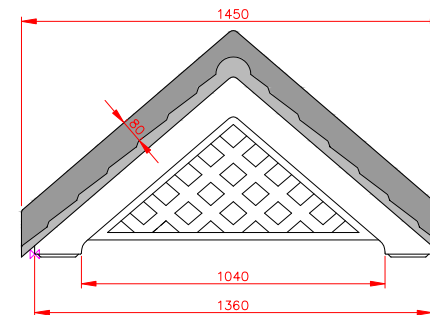

Falmouth

- Standard Gallows or Corbels provided
- Other sizes available on request
- Concealed soffit fittings
- GRP or Traditional roof
- Full fitting instructions supplied
- Easy to fit

GRP roof colours:

- In addition to the standard colours shown, we can provide products to any BS or RAL colour.
- UV stabilisers are added to the gel coat finishes to minimise colour degradation.
- Colour fastness figures are available on request.