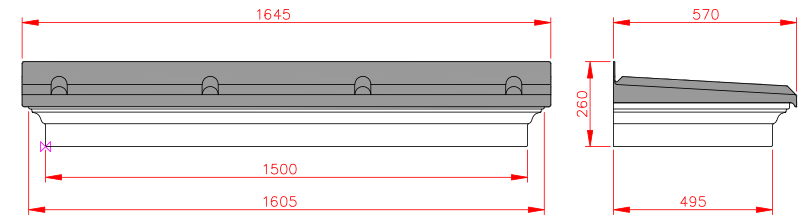

Sennon cove

- Standard Gallows or Corbels provided
- Concealed soffit fittings
- Full fitting instructions supplied
- Easy to fit

GRP roof colours:

- In addition to the standard colours shown, we can provide products to any BS or RAL colour.
- UV stabilisers are added to the gel coat finishes to minimise colour degradation.
- Colour fastness figures are available on request.