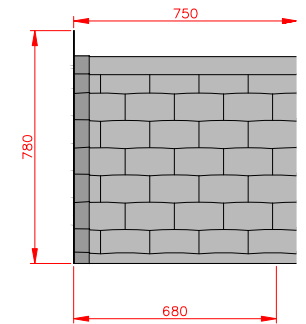

Truro

- Standard Gallows or Corbels provided
- Other sizes available on request
- Concealed soffit fittings
- GRP or Traditional roof
- Full fitting instructions supplied
- Easy to fit

Terracotta

Dark Brown