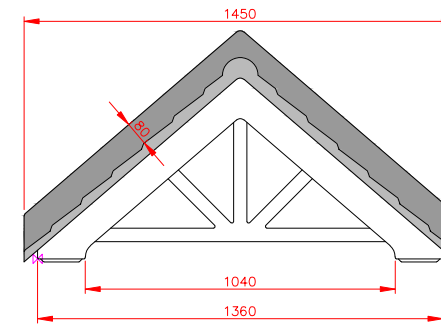

Truro

- Standard Gallows or Corbels provided
- Other sizes available on request
- Concealed soffit fittings
- GRP or Traditional roof
- Full fitting instructions supplied
- Easy to fit

Terracotta

Dark Brown