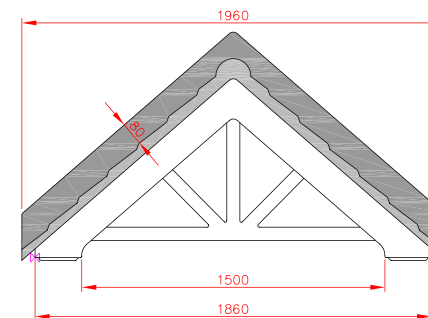

Brixham

- Standard Gallows or Corbels provided
- Other sizes available on request
- Concealed soffit fittings
- GRP or Traditional roof
- Full fitting instructions supplied
- Easy to fit

GRP roof colours:

- In addition to the standard colours shown, we can provide products to any BS or RAL colour.
- UV stabilisers are added to the gel coat finishes to minimise colour degradation.
- Colour fastness figures are available on request.

Looe

- Standard Gallows or Corbels provided
- Other sizes available on request
- Concealed soffit fittings
- GRP or Traditional roof
- Full fitting instructions supplied
- Easy to fit

GRP roof colours:

- In addition to the standard colours shown, we can provide products to any BS or RAL colour.
- UV stabilisers are added to the gel coat finishes to minimise colour degradation.
- Colour fastness figures are available on request.