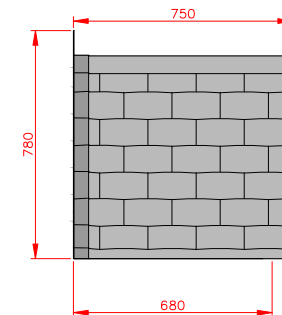

Falmouth

- Standard Gallows or Corbels provided
- Other sizes available on request
- Concealed soffit fittings
- GRP or Traditional roof
- Full fitting instructions supplied
- Easy to fit

GRP roof colours:

- In addition to the standard colours shown, we can provide products to any BS or RAL colour.
- UV stabilisers are added to the gel coat finishes to minimise colour degradation.
- Colour fastness figures are available on request.