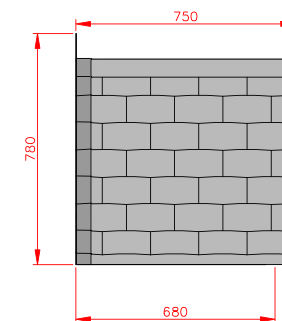

GRP roof colours:

- In addition to the standard colours shown, we can provide products to any BS or RAL colour.
- UV stabilisers are added to the gel coat finishes to minimise colour degradation.
- Colour fastness figures are available on request.