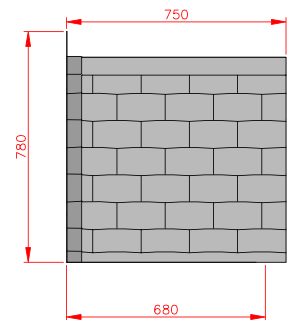

Terracotta

Dark Brown

Slate Grey

Sidmouth

- Standard Gallows or Corbels provided
- Other sizes available on request
- Concealed soffit fittings
- GRP or Traditional roof
- Full fitting instructions supplied
- Easy to fit