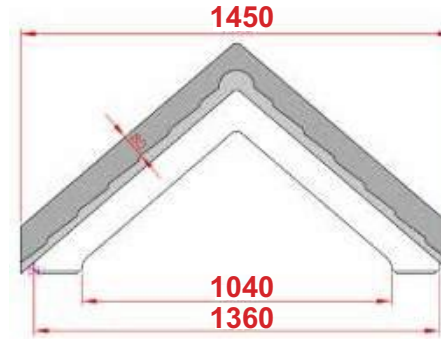

Blackwood Mill, Blackwood Road, Bacup, OL13 0PZ

01706 822665 www.canopyproducts.co.uk sales@blackwoodmillgroup.co.uk

Canopy Products is part of The Blackwood Mill Group of Companies

WE ACCEPT

Penzance

- Standard Gallows or Corbels provided
- Other sizes available on request
- Concealed soffit fittings
- GRP or Traditional roof
- Full fitting instructions supplied
- Easy to fit