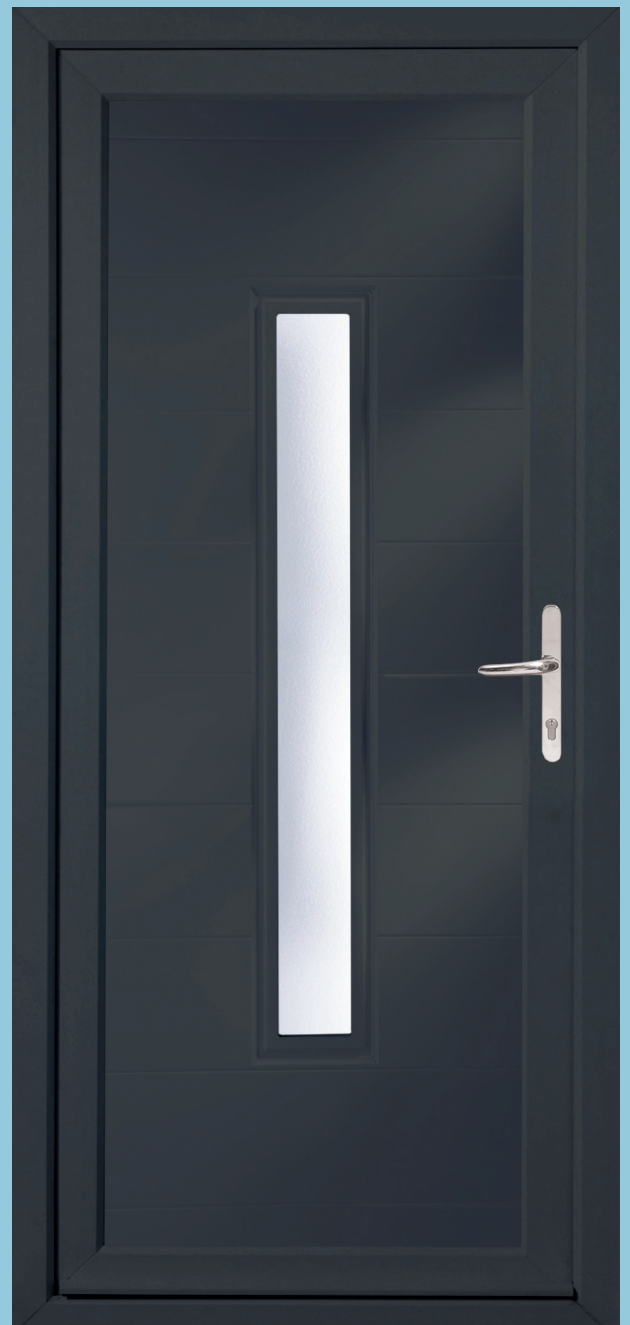

## ROXBOROUGH

Roxborough panels available in Vertical & Horizontal, Left, Right & Centre designs.  
All panels available with Sandblast/Clear Borders.

R

C

L

**ROXBOROUGH VERTICAL L**  
- Obscure glazed

**ROXBOROUGH HORIZONTAL C**  
- Obscure glazed

INTRODUCING FOUR  
NEW PANEL  
STYLES

**NEW**  
**DOOR STYLE**

**R**

**C**

**L**

# CAMBRIDGE

Cambridge panels available in Vertical & Horizontal,  
Left, Right & Centre designs.  
All panels available with Sandblast/Clear Borders.

Horizontal

**CAMBRIDGE VERTICAL L**

- Obscure glazed

**CAMBRIDGE HORIZONTAL C**

# DORSET

Dorset panels available in Vertical & Horizontal,  
Left, Right & Centre designs.  
All panels available with Sandblast/Clear Borders.

Vertical

**DORSET VERTICAL C**

- Obscure glazed

**DORSET HORIZONTAL R**