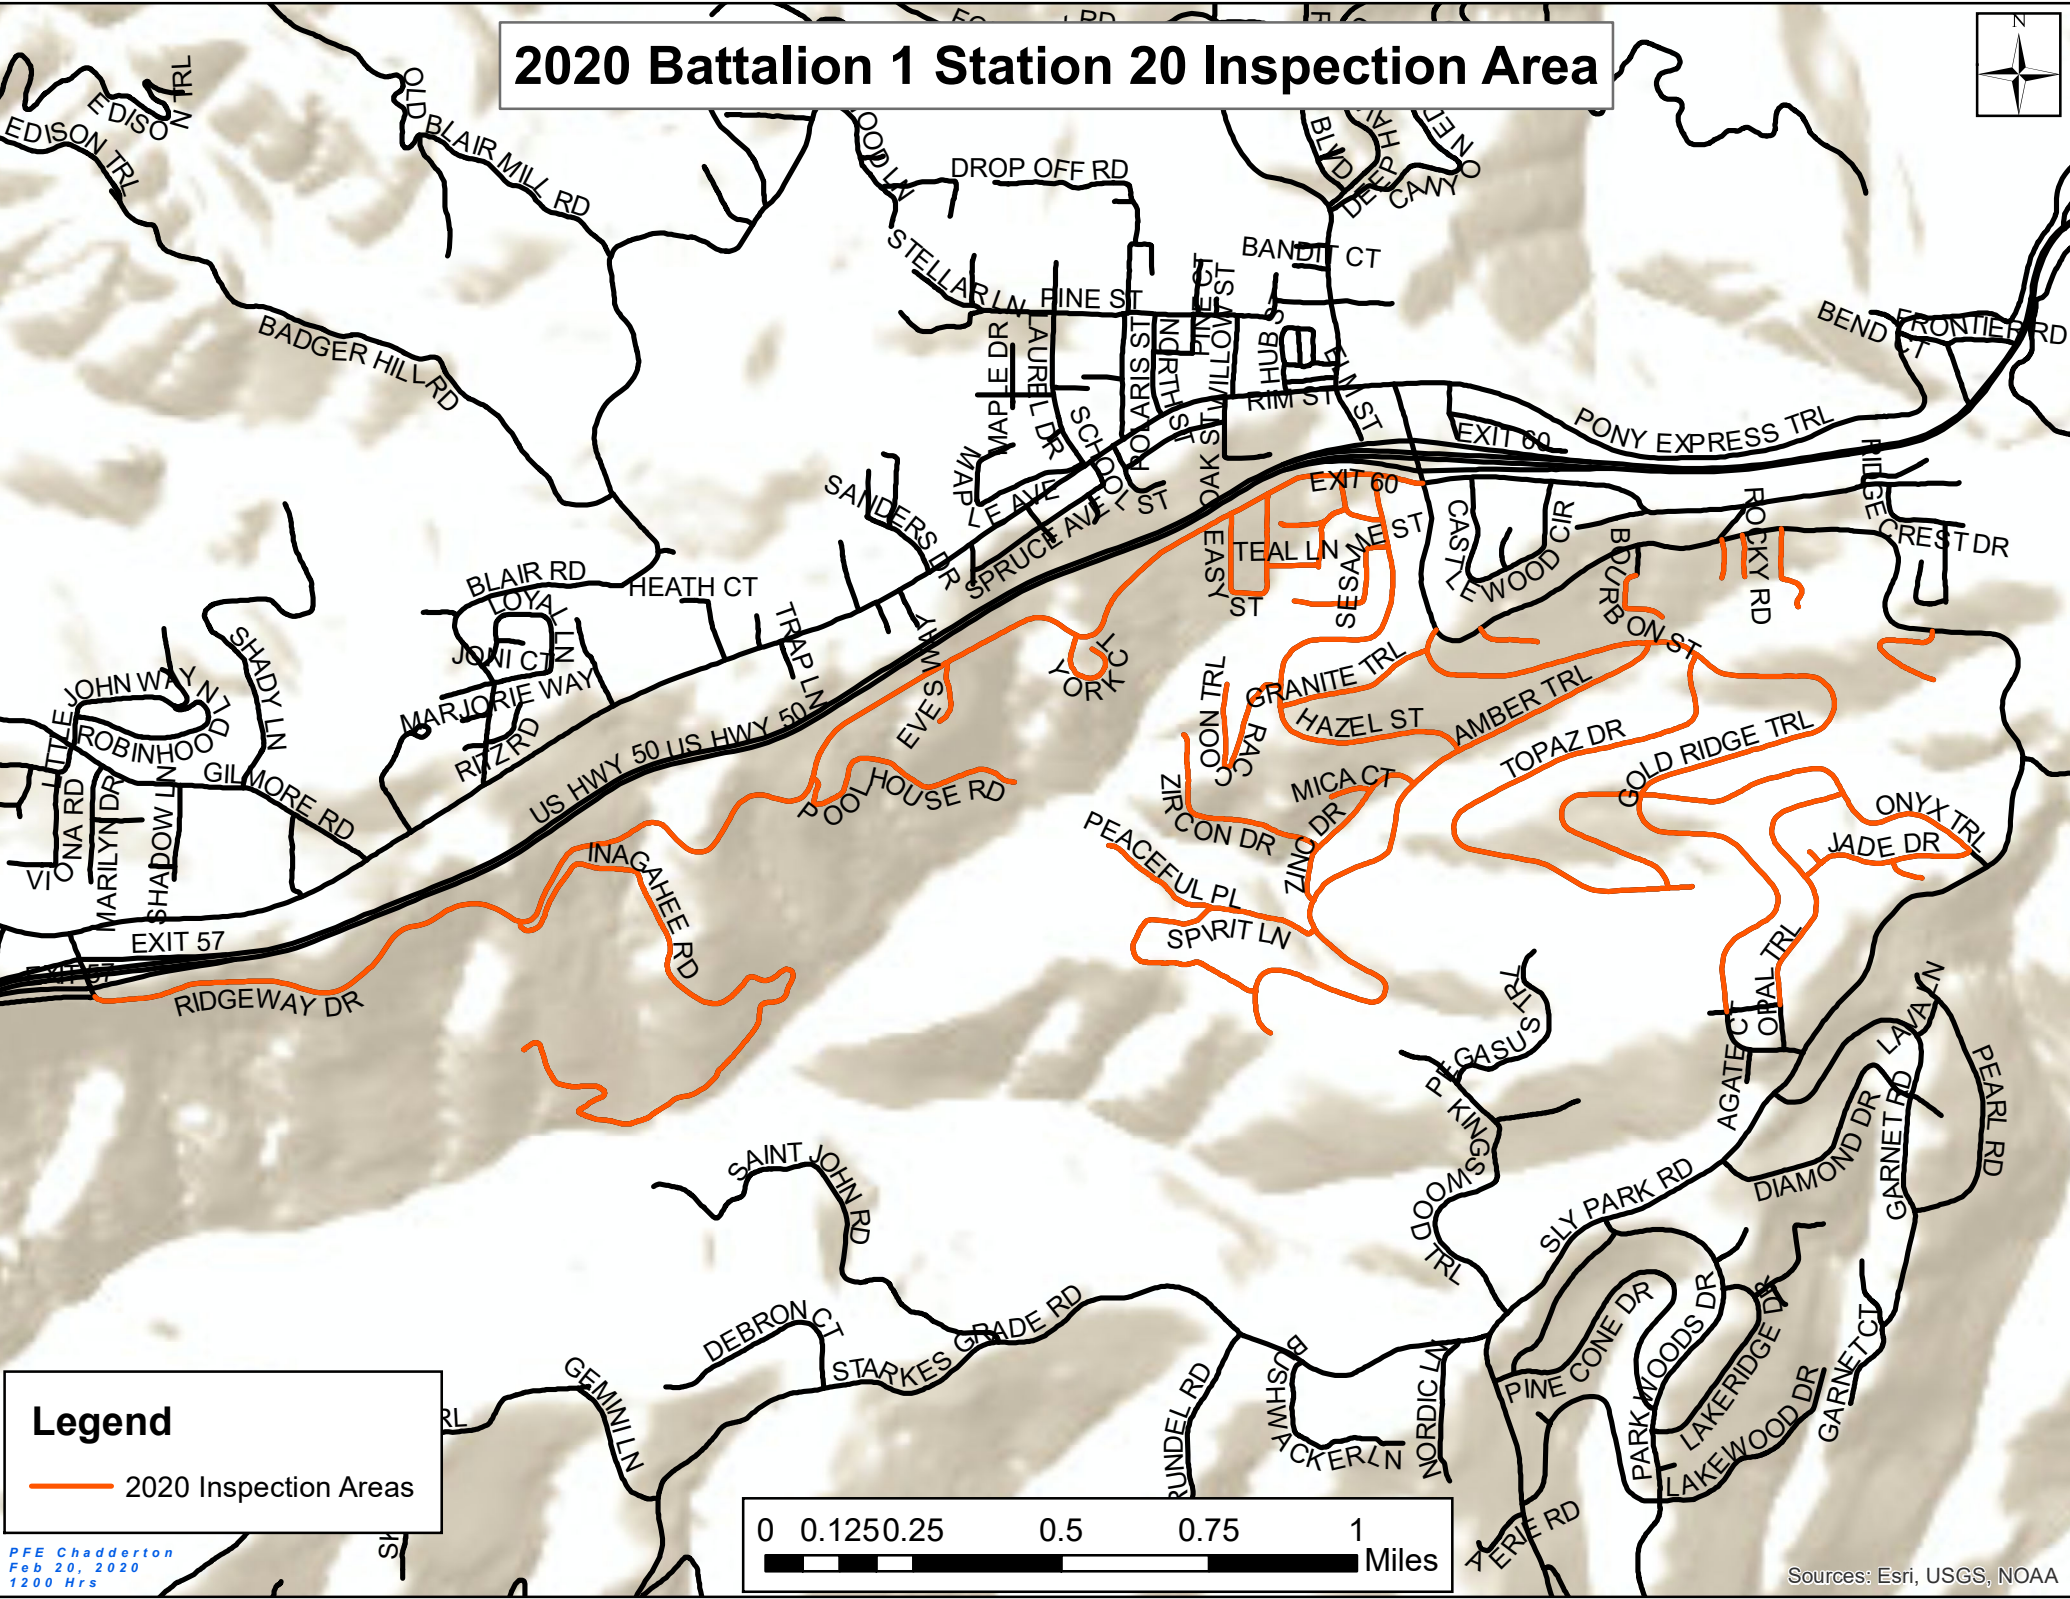

2020 Battalion 1 Station 20 Inspection Area

Legend
— 2020 Inspection Areas

PFE Chadderton
Feb 20, 2020
1200 Hrs

Sources: Esri, USGS, NOAA