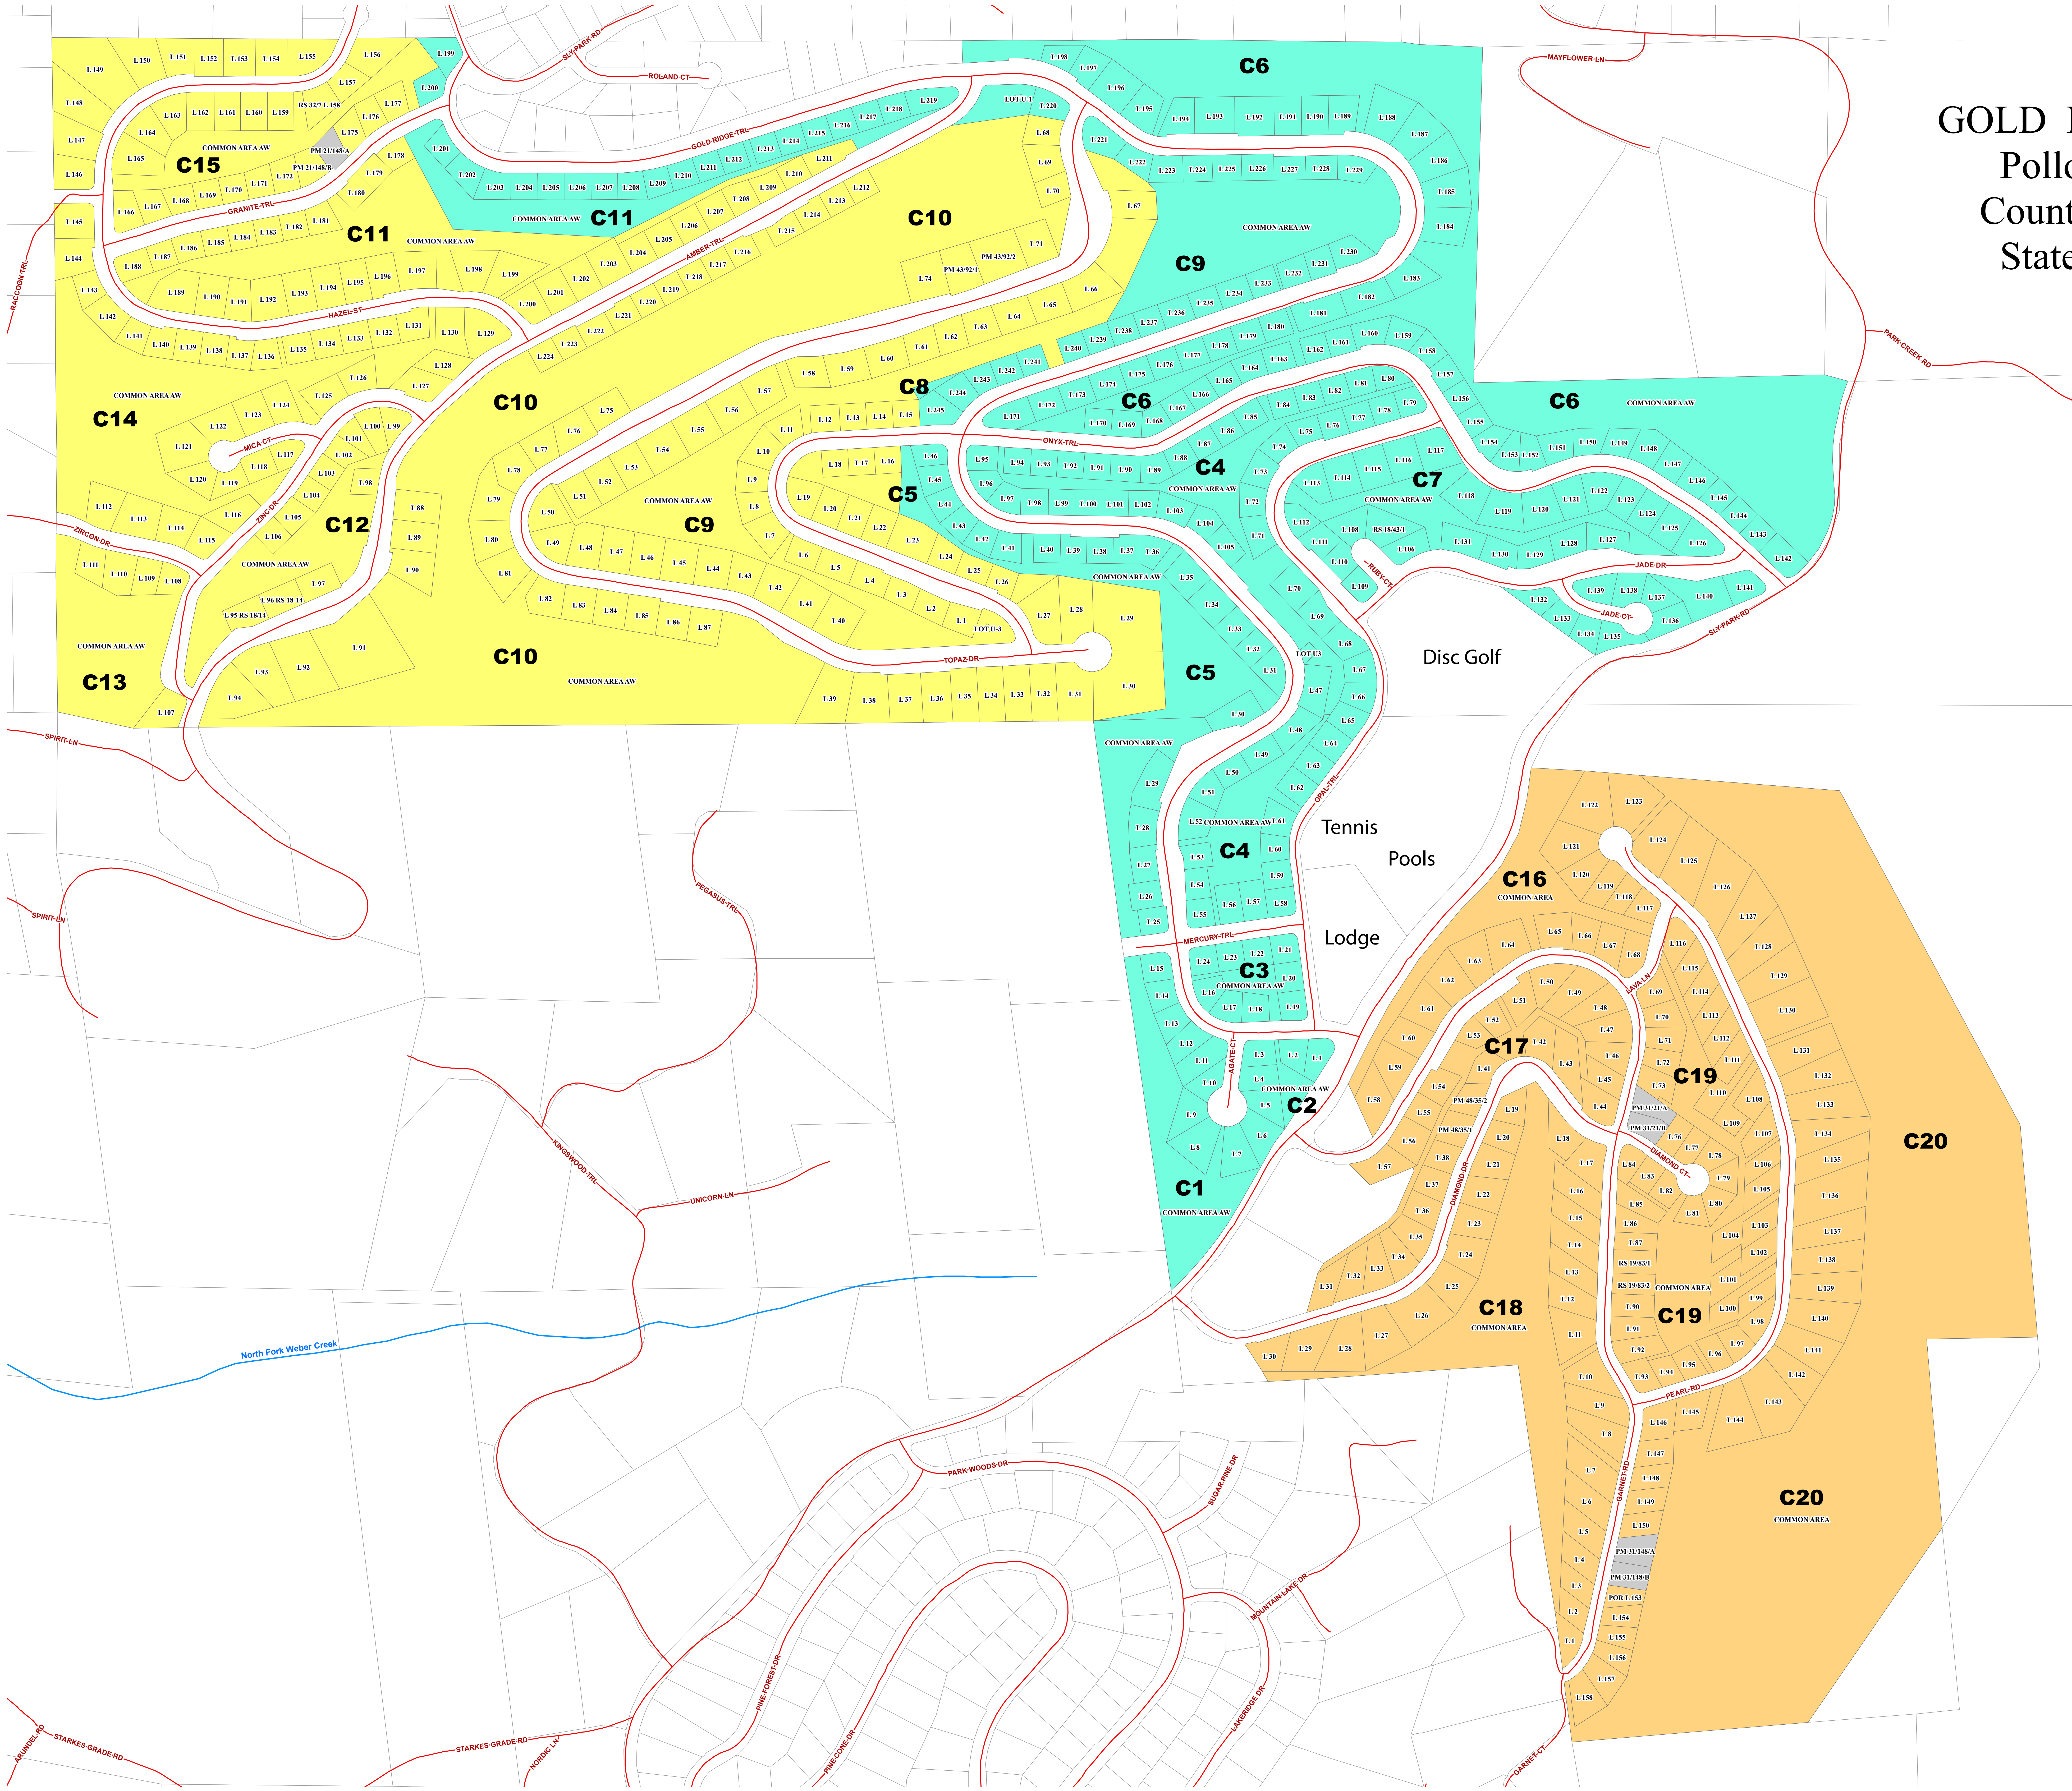

GOLD RIDGE FOREST

Pollock Pines area

County of El Dorado

State of California

Legend

- GLD RDG FOR 1
- GLD RDG FOR 2
- GLD RDG FOR 3
- UNASSIGNED
- Parcel Base
- Roads
- Rivers & Creeks

0 200 400 800 Feet

Map displayed in State Plane Coordinate System (NAD 1983 California Zone 2, feet)

DISCLAIMER:
 THIS DEPICTION WAS COMPILED FROM UNVERIFIED PUBLIC AND PRIVATE SOURCES AND IS ILLUSTRATIVE ONLY. NO REPRESENTATION IS MADE AS TO ACCURACY OF THIS INFORMATION. PARCEL BOUNDARIES ARE PARTICULARLY UNRELIABLE. USERS MAKE USE OF THIS DEPICTION AT THEIR OWN RISK.

NOTES:
 LAYER INFORMATION MAY COVER ADDITIONAL AREAS OUTSIDE OF THE DISPLAYED AREA.
 PREPARED AT THE REQUEST OF: Gold Ridge POA. DATE: 03/30/2015
 MAP PREPARED BY: Frank Bruijn. DATE: 03/30/2015
 G.I.S. PROJECT ID: 71877. RELATED REPORT: na
 EL DORADO COUNTY SURVEYOR/G.I.S. DIVISION
 PHONE: (530) 621-8511 FAX: (530) 626-8731