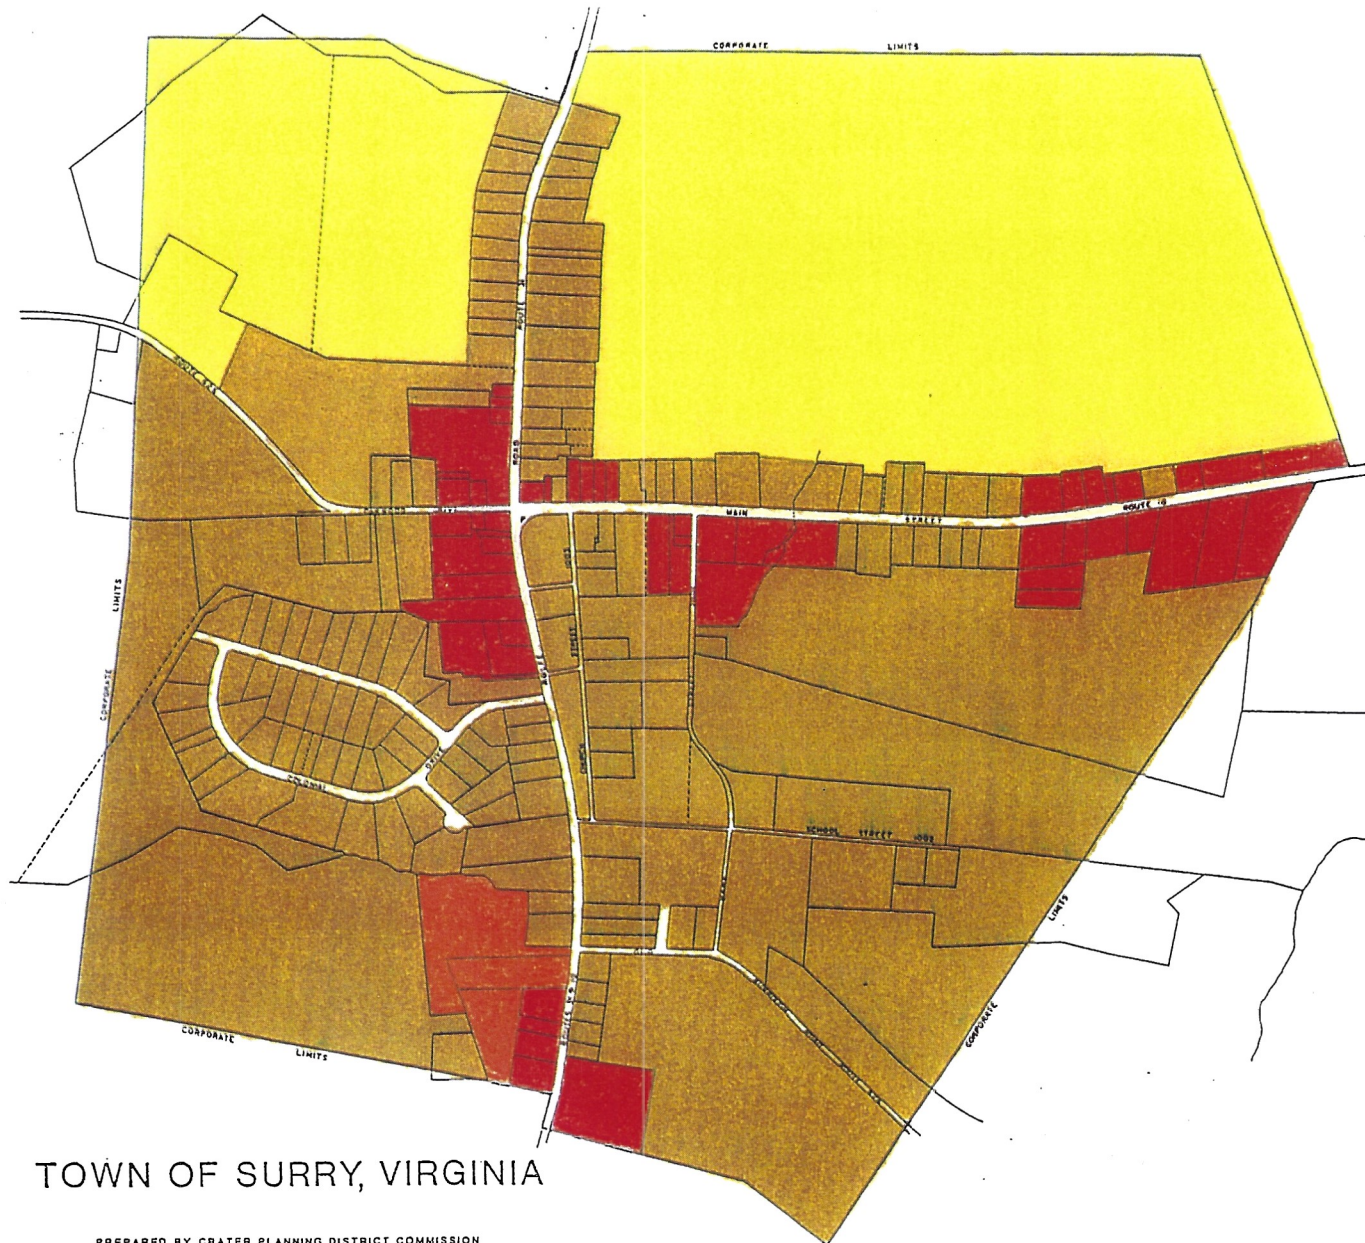

# Zoning Map

-  Low Density Residential R-1
-  Medium Density Residential R-2
-  High Density Residential R-3
-  Commercial C-1

TOWN OF SURRY, VIRGINIA

PREPARED BY CRATER PLANNING DISTRICT COMMISSION