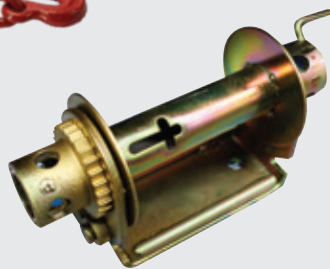

RDPC9M

\$60

Loadbinder Lever 7-8mm

RDPLBL

\$22

Slide on winch

RDPWS

\$25