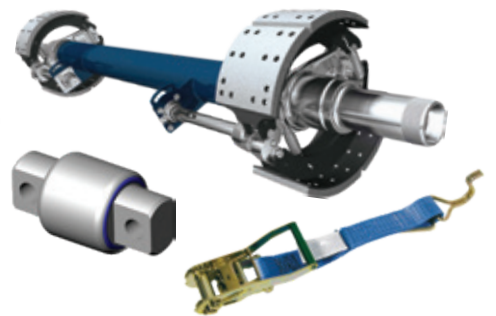

H HENDRICKSON

K-Seal

NARVA
THE YEAR TO GO FURTHER

NATIONAL
IDENTICS

PROJECTA

RDP

RG

SAF Holland
Engineering Your Best To Succeed

SKF

penskeanz.com

PENSKE

Australia & New Zealand