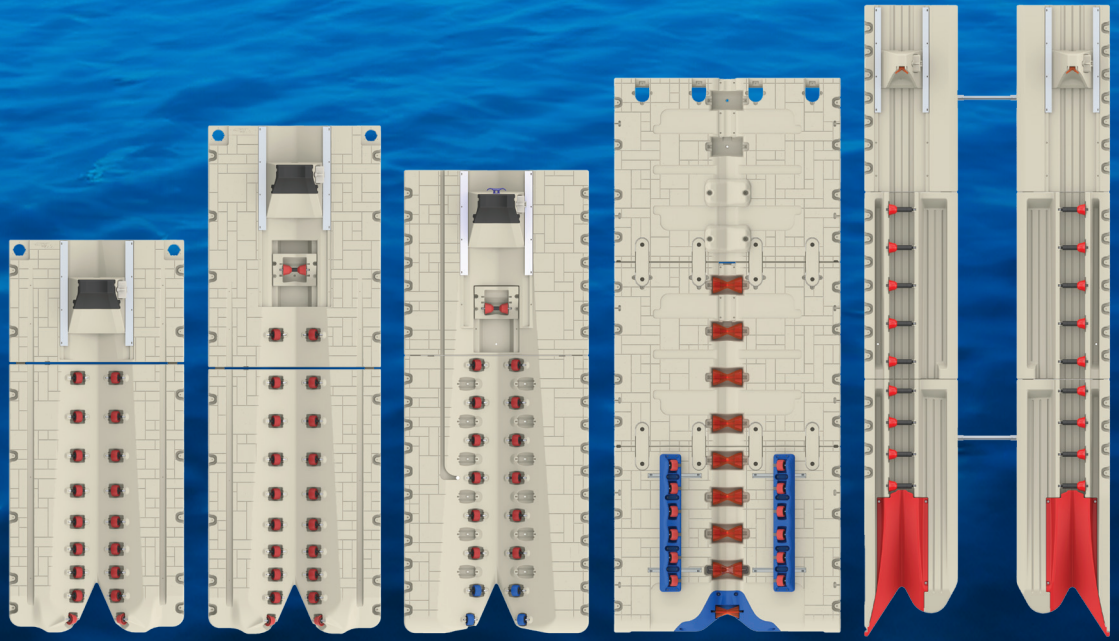

# Wave Armor

## BOAT PORTS

/ MODEL	/ PRO 170	/ PRO 220	/ PRO 8	/ EXTREME X24	/ PONTOON
/ SIZE	17' L x 7.5' W [202" x 90"]	22' L x 7.5' W [265" x 90"]	20' L x 8' W [240" x 96"]	24' L x 10' W [288" x 120"]	27' L x 8.5' W [324" x 102"]
/ WT CAPACITY	2,600 lbs.	3,400 lbs.	4,200 lbs.	6,200 lbs.	4,800 lbs.
/ COMPATABILITY	SeaDoo Switch® Boats up to 16'	SeaDoo Switch® Boats up to 20'	Boats up to 20'	Boats up to 32'	Pontoons & Tritoons up to 25'
/ POWER LAUNCH OPTION	✓	✓	✓	✓	✓
/ CANOPY OPTION		✓	✓		✓
/ SIDE MOUNTING OPTION	✓	✓	✓		✓
/ SIDE EXTENSION OPTION	✓	✓	✓		✓
/ BUOYANCY BOOSTER OPTION	✓	✓	✓	✓	✓
/ BOW STOP	Adjustable	Adjustable	Adjustable with cleat	Optional Bow Stop comes with Power Launch System	Adjustable