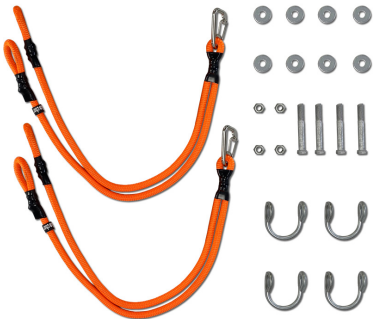

- Includes 1
- Rotational Molded High-Density Polyethylene
- High Visibility
- Rounded Top-Side (no sharp edges)
- Top Eyelet (for connecting rope or chain)
- Top Fill hole (fill with sand to create a 140 LB anchor)
- Underside Claws (to securely hold lake bottom)
- Dimensions: 26" Diameter x 10" H

ISLAND SWIM RAFT COVER 300050

Wave Armor's Protective Raft Cover protects your Island Swim Raft and Ladder during off season storage.

- 600 Denier Polyester
- Double Polyurethane Coating
- UV and Water-Resistant
- Adjustable Buckle Clips (all corners)
- Dimensions: 10' L x 8' W
- Color: Tan

ANCHOR CLEVIS KIT WITH BUNGEEES

All-in-one kit for the attachment of a raft anchor to your swim raft. Kit includes bungee and hardware. Available in single or double for use in different water conditions.

302209 DOUBLE

302210 SINGLE

ANCHOR CLEVIS & HARDWARE 301547

Simple and secure, the U-Shaped Anchor Clevis fits the Island Swim Raft. Use this anchor clevis for attaching any anchor to your swim raft.

- Includes four (4) Anchor Clevis Fasteners
- Hardware for mounting to raft