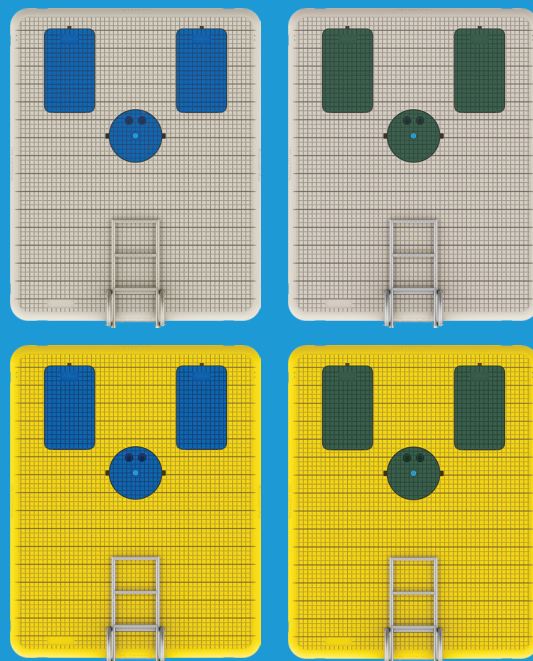

Wave Armor / ISLAND RAFT

ISLAND RAFT

TAN / BLUE 300072
TAN / GREEN 300073
YELLOW / BLUE 300075
YELLOW / GREEN 300076

Dims: 120" W x 96" L x 18" H
Weight: 425 lbs.
Weight capacity: 3,000 lbs.

- Tough & weatherproof, roto-molded polyethylene construction with rounded corners & a foam filled body
- Non-slip surface & recessed reflectors on all sides
- 4 Molded-in anchor attachment points (on raft bottom)
- Molded-in handles (around entire raft bottom)
- Multi-angle back rests with storage space (also lay flat) & Pop-up table with beverage holders (also lays flat)
- Pop-up table with beverage holders (also lays flat)
- Folding aluminum ladder

HIGH VISIBILITY ANCHOR 300003

Wave Armor's high visibility poly Raft Anchor is a safe, do-it-yourself option to the typical store-bought raft anchor. Simply fill the anchor with sand and you've created a 140 LB raft anchor. The anchor's universal design works with any swim raft on the market.

- Includes 1
- Rotational Molded High-Density Polyethylene
- High Visibility
- Rounded Top-Side (no sharp edges)
- Top Eyelet (for connecting rope or chain)
- Top Fill hole (fill with sand to create a 140 LB anchor)
- Underside Claws (to securely hold lake bottom)
- Dimensions: 26" Diameter x 10" H

302209 DOUBLE

302210 SINGLE

ANCHOR CLEVIS & HARDWARE 301547

Simple and secure, the U-Shaped Anchor Clevis fits the Island Swim Raft. Use this anchor clevis for attaching any anchor to your swim raft.

- Includes four (4) Anchor Clevis Fasteners
- Hardware for mounting to raft