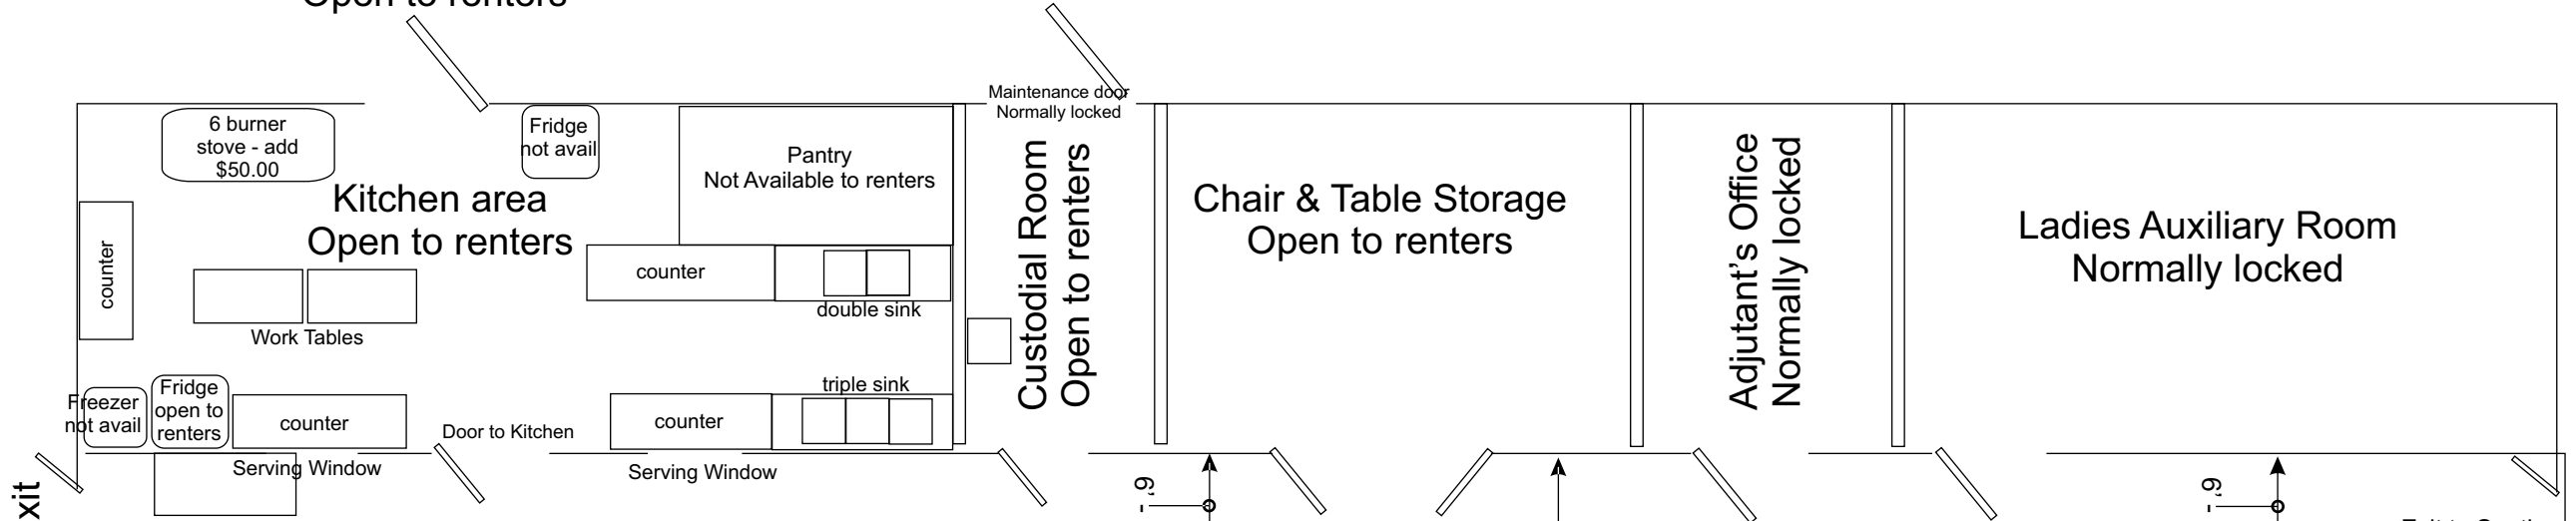

Kitchen Door/Service entrance
Open to renters

Kitchen area
Open to renters

Pantry
Not Available to renters

Custodial Room
Open to renters

Chair & Table Storage
Open to renters

Adjutant's Office
Normally locked

Ladies Auxiliary Room
Normally locked

Table Plan for
Weekly Bingo