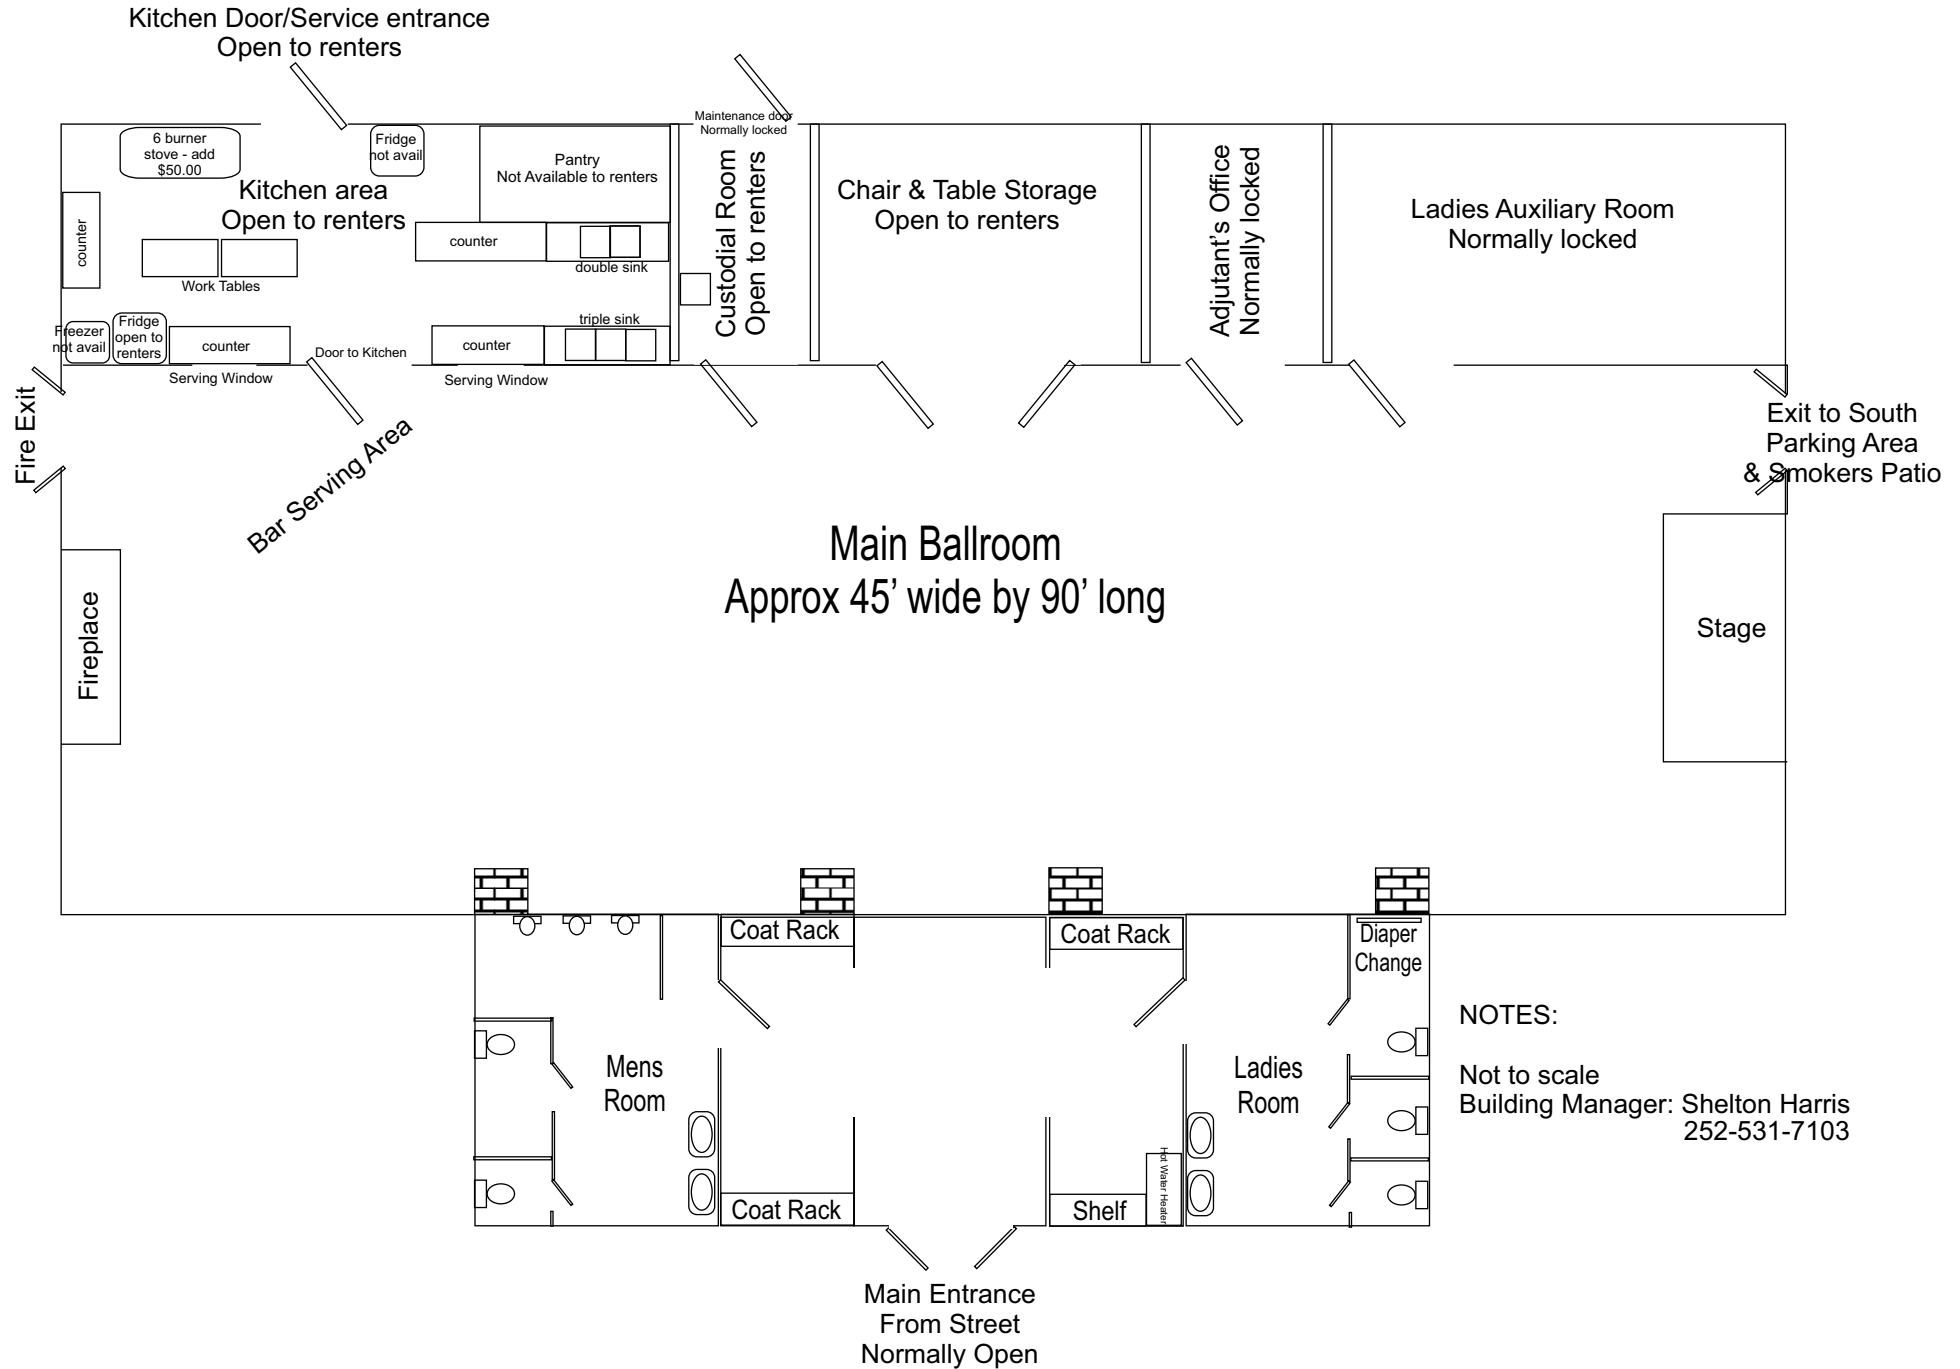

American Legion Post 39
403 Saint Andrews Drive

Kitchen Door/Service entrance
Open to renters

Kitchen area
Open to renters

Pantry
Not Available to renters

Custodial Room
Open to renters

Chair & Table Storage
Open to renters

Adjutant's Office
Normally locked

Ladies Auxiliary Room
Normally locked

Table Plan for
Weekly Bingo

6'-6"

5'-6"

Exit to South
Parking Area
& Smokers Patio

Stage

Align with 4th ceiling
grid from wall
Centered on
ceiling peak

Align with 4th ceiling
grid from wall

6'-0"

5'-0"

Fireplace

Fire Exit