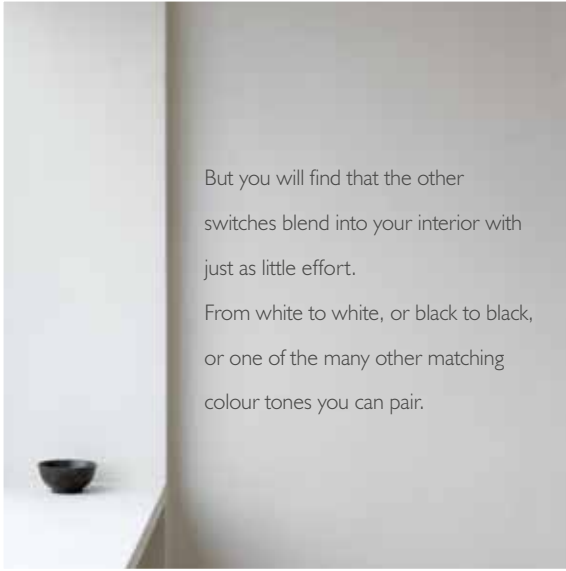

niko
Illuminating ideas.

Switch

Switch to
beauty

Striking beauty

Looking to make a statement in your home with switches?

With Niko's interchangeable push buttons and flush surround plates, you'll inject colour into your home in a flash. All the devices and flush surround plates in the Niko range are compatible and perfectly interchangeable.

But you will find that the other
switches blend into your interior with
just as little effort.

From white to white, or black to black,
or one of the many other matching
colour tones you can pair.

Our
wide range