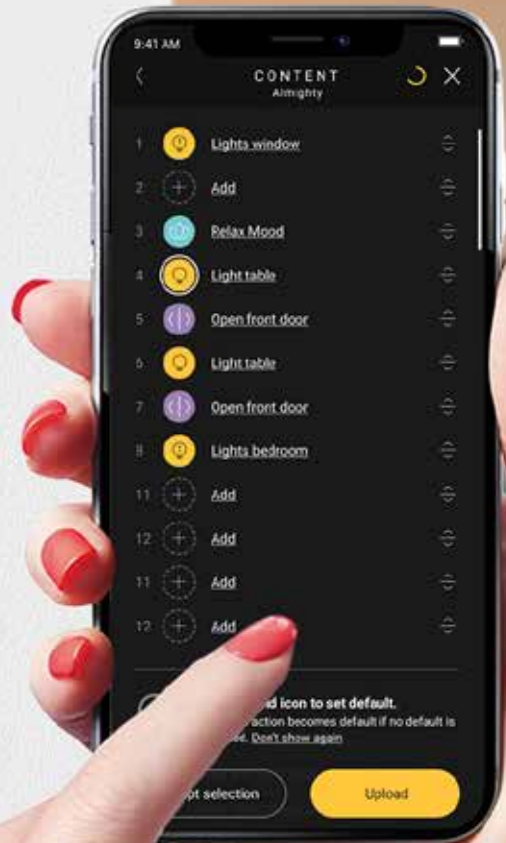

But you will find that the other
switches blend into your interior with
just as little effort.

From white to white, or black to black,
or one of the many other matching
colour tones you can pair.

Our
wide range

The actual colours may vary from the colours shown in this brochure.

Ready to choose?

Download the Switch Niko app in the App Store or on Google Play. The contrasting Niko image is available on:

www.niko.eu/switch-niko-app

A finger on the pulse of your home

Intelligent safety

Rest assured. Niko keeps an eye on your property while you are out enjoying life. But if something does seem suspicious, you can simply push the panic button and the lights and music will come on. A deterrent effect guaranteed. No one at home? No one will know. Simulate your presence with lighting and roll-down shutter control. That's how you can turn worry into peace with Niko.

Niko Home Control is the heart of your home. Using the central display at home or your mobile device, you can control your entire property in the blink of an eye.

Making sure your living room is nice and warm by the time you get home? Lowering the roll-down shutters and dimming the lights with a few clicks? You can do it all with Niko. Because Niko Home Control works precisely according to the way you think: practically, intuitively and effectively.