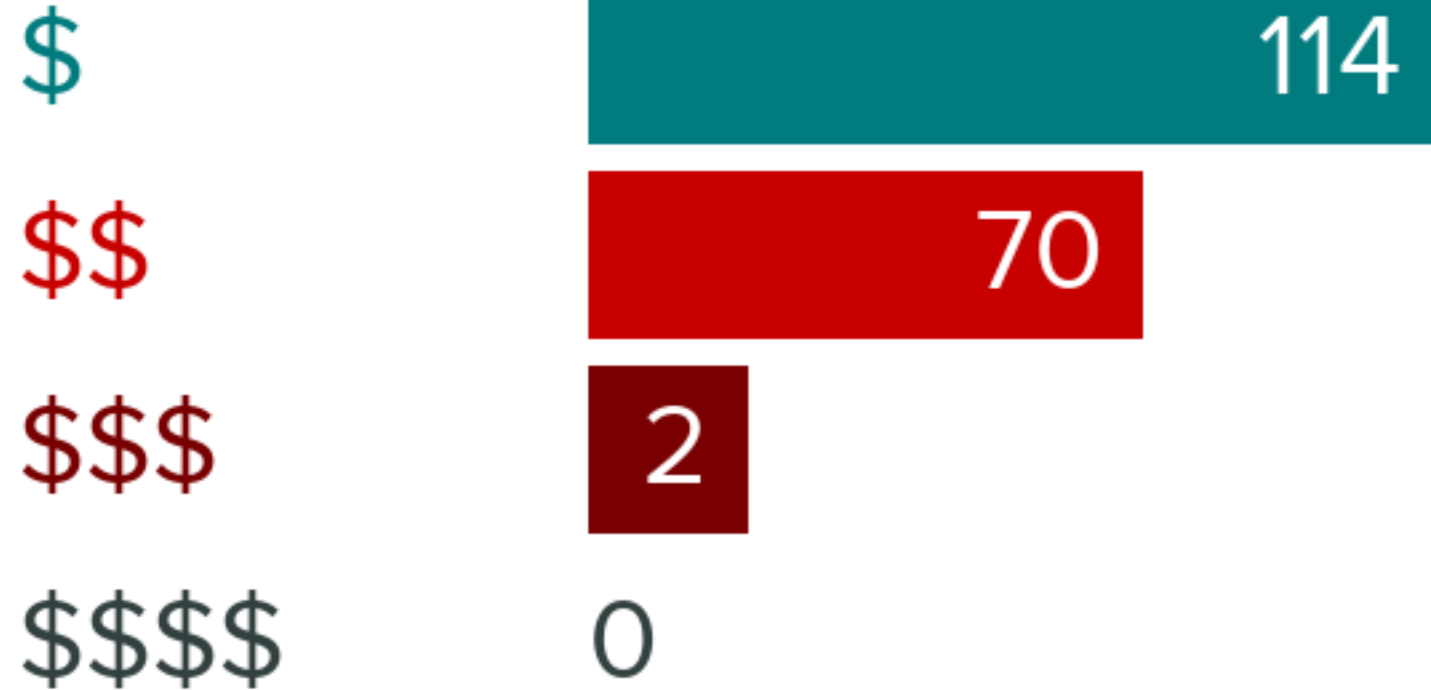

4516 HANNAH LANE, ST PETERSBURG, FL 33709

FOOD REPORT

NEIGHBORHOOD EATS

This home is located near **184** moderately priced restaurants and has an **above average** variety of cuisines.

203

WITHIN 5 MILES

GOOD EATS BY CATEGORY

AMERICAN	31
FAST FOOD	30
PIZZA	22
ASIAN	19
SEAFOOD	13
ITALIAN	12
MEXICAN	10
INTERNATIONAL	9
DELIS	8
OTHER	15