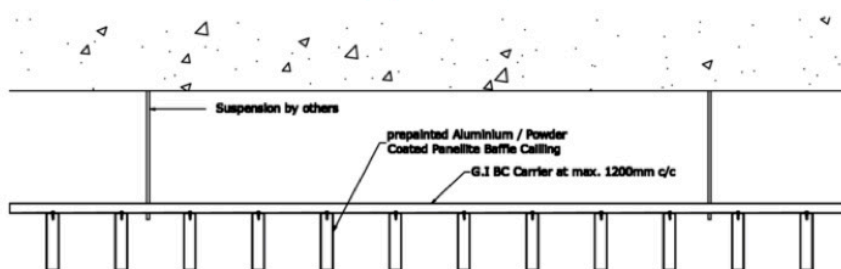

BAFFLE CEILING SYSTEM

Material Specification

Panel Type :	
Panel Width	50mm
Panel Depth	250mm
Panel Thickness -Aluminium	0.65mm
Max. Panel Length	3000mm
Material	Prepainted aluminium
Color Range	Range of Standard Color (please refer to color chart)
Type Hollow :	
Hollow Span	1200mm and below (subject to site condition)

*Please call PANELLITE sales representative for detail

G.I BC Carrier at max.
1200mm c/c

ISOMETRIC

G.I BC Carrier at max.
1200mm c/c

DETAIL

TOP VIEW

SIDE VIEW