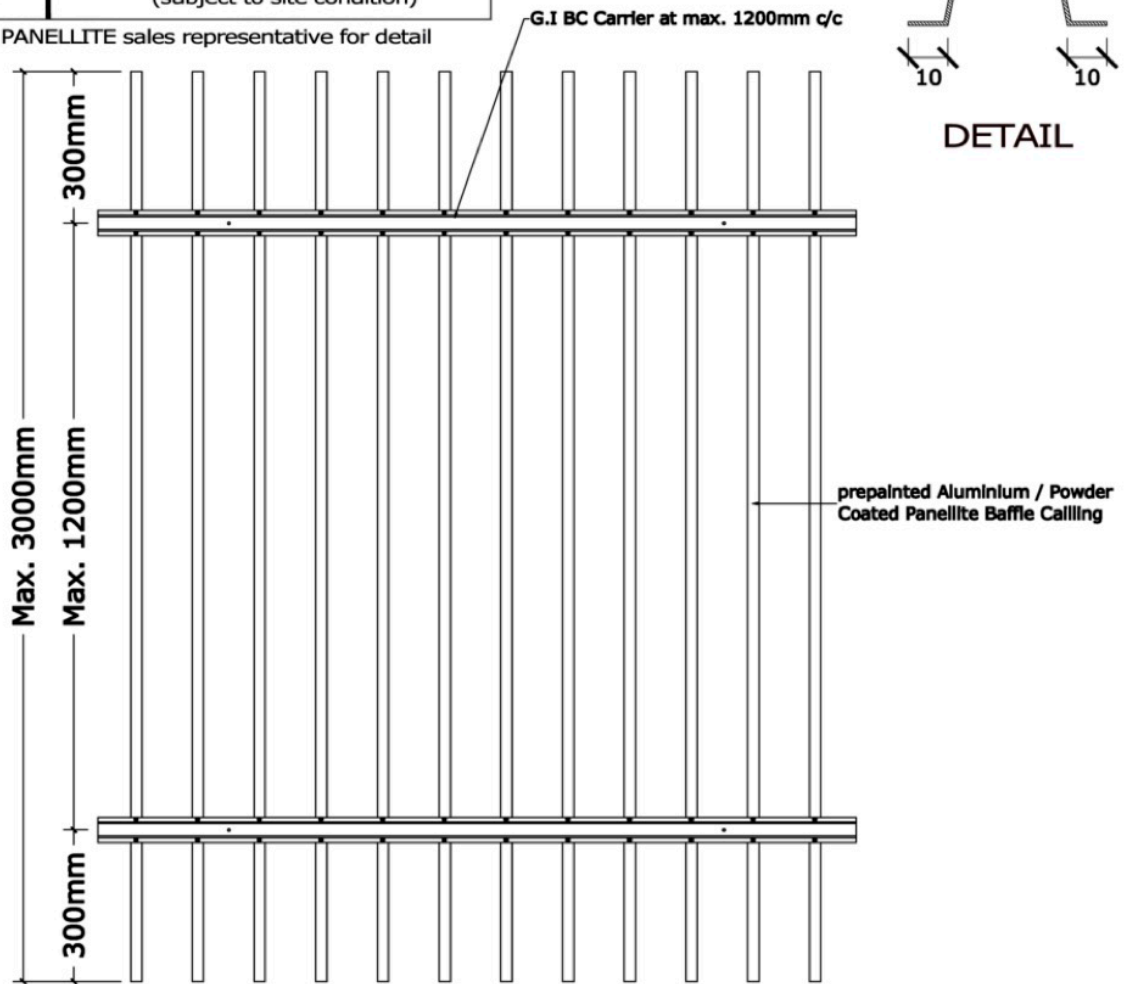

PANELLITE

BAFFLE CEILING

- Aesthetic
- Available in wide range of colours
- Light weight and easy to handle and install
- Individual panel can be removed easily for access
- Panel can be custom cut to desired lengths
- Fast manufacturing time and delivery speed
- cost Effective
- Vertical and Horizontal application

BAFFLE CEILING SYSTEM

Material Specification

Panel Type :	
Panel Width	50mm
Panel Depth	250mm
Panel Thickness -Aluminium	0.65mm
Max. Panel Length	3000mm
Material	Prepainted aluminium
Color Range	Range of Standard Color (please refer to color chart)
Type Hollow :	
Hollow Span	1200mm and below (subject to site condition)

*Please call PANELLITE sales representative for detail

G.I BC Carrier at max.
1200mm c/c

ISOMETRIC

G.I BC Carrier at max.
1200mm c/c

DETAIL

TOP VIEW

SIDE VIEW