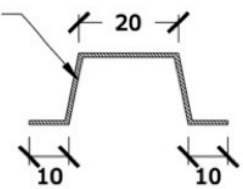

BAFFLE CEILING SYSTEM

Material Specification

Panel Type :	
Panel Width	50mm
Panel Depth	250mm
Panel Thickness -Aluminium	0.65mm
Max. Panel Length	3000mm
Material	Prepainted aluminium
Color Range	Range of Standard Color (please refer to color chart)
Type Hollow :	
Hollow Span	1200mm and below (subject to site condition)

*Please call PANELLITE sales representative for detail

G.I BC Carrier at max.
1200mm c/c

ISOMETRIC

G.I BC Carrier at max.
1200mm c/c

DETAIL

TOP VIEW

SIDE VIEW