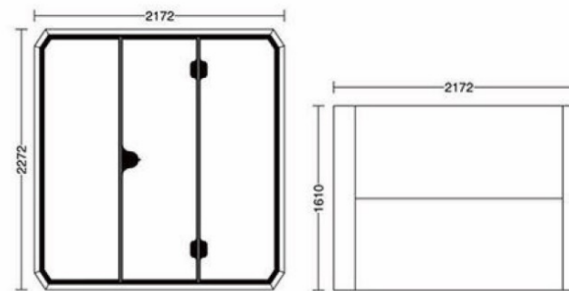

MIDDLE

SMALL

Silence Booth training room 4-6 people XL type

XL

| | |
|------------------------------|---|
| 容纳人数 Seating Capacity |  |
| 规格型号 Model | XL |
| 外观尺寸 External Size | 2210*2172*2272mm |
| 内空尺寸 Internal Size | 2100*2040*2140mm |
| 颜色选择 Color Selection |  |
| 应用场景 Application Scenario | 会议室/洽谈室/录音室/架子鼓 Meeting Pod/Chatting Room/Recording Studio/Drum Set Training |

Silence Booth Meeting Room 4 people L type

| | |
|------------------------------|---|
| 容纳人数 Seating Capacity | |
| 规格型号 Model | M |
| 外观尺寸 External Size | 1310*1472*2272mm |
| 内空尺寸 Internal Size | 1200*1340*2140mm |
| 颜色选择 Color Selection | |
| 应用场景 Application Scenario | 电话亭/办公室/洽谈室/小提琴 Phone Booth/Office/Chatting Room/Violin Training |

Silence Booth Office 2 people Mtype

M

| | |
|------------------------------|---|
| 容纳人数 Seating Capacity |  |
| 规格型号 Model | L |
| 外观尺寸 External Size | 1610*2172*2272mm |
| 内空尺寸 Internal Size | 1500*2040*2140mm |
| 颜色选择 Color Selection |  |
| 应用场景 Application Scenario | 洽谈室/办公室/录音室/钢琴室 Chatting Room/Office/Recording Studio/Piano Training |

- Outer dimension: D1910*W1472*H2272mm
- Internal dimension: D1800*W1340*H2140mm
- Color: black, grey, white, blue

Silence Booth Phonebooth 1 people S type

S

| | |
|------------------------------|---|
| 容纳人数 Seating Capacity |  |
| 规格型号 Model | S |
| 外观尺寸 External Size | 1010*972*2272mm |
| 内空尺寸 Internal Size | 900*840*2140mm |
| 颜色选择 Color Selection |  |
| 应用场景 Application Scenario | 电话亭/办公室/萨克斯 Phone Booth/Solo Office/Saxophone |