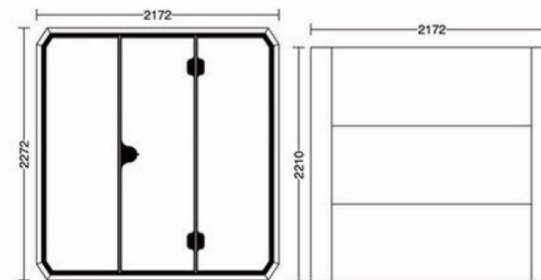

MIDDLE

SMALL

Silence Booth training room 4-6 people XL type

XL

| | |
|------------------------------|---|
| 容纳人数 Seating Capacity |  |
| 规格型号 Model | XL |
| 外观尺寸 External Size | 2210*2172*2272mm |
| 内空尺寸 Internal Size | 2100*2040*2140mm |
| 颜色选择 Color Selection |  |
| 应用场景 Application Scenario | 会议室/洽谈室/录音室/架子鼓 Meeting Pod/Chatting Room/Recording Studio/Drum Set Training |

Silence Booth Meeting Room 4 people L type

| | |
|------------------------------|---|
| 容纳人数 Seating Capacity | |
| 规格型号 Model | M |
| 外观尺寸 External Size | 1310*1472*2272mm |
| 内空尺寸 Internal Size | 1200*1340*2140mm |
| 颜色选择 Color Selection | |
| 应用场景 Application Scenario | 电话亭/办公室/洽谈室/小提琴 Phone Booth/Office/Chatting Room/Violin Training |

Silence Booth Office 2 people Mtype

M

| | |
|------------------------------|---|
| 容纳人数 Seating Capacity |  |
| 规格型号 Model | L |
| 外观尺寸 External Size | 1610*2172*2272mm |
| 内空尺寸 Internal Size | 1500*2040*2140mm |
| 颜色选择 Color Selection |  |
| 应用场景 Application Scenario | 洽谈室/办公室/录音室/钢琴室 Chatting Room/Office/Recording Studio/Piano Training |

- Outer dimension: D1910*W1472*H2272mm
- Internal dimension: D1800*W1340*H2140mm
- Color: black, grey, white, blue

Silence Booth Phonebooth 1 people S type

S

| | |
|------------------------------|---|
| 容纳人数 Seating Capacity |  |
| 规格型号 Model | S |
| 外观尺寸 External Size | 1010*972*2272mm |
| 内空尺寸 Internal Size | 900*840*2140mm |
| 颜色选择 Color Selection |  |
| 应用场景 Application Scenario | 电话亭/办公室/萨克斯 Phone Booth/Solo Office/Saxophone |