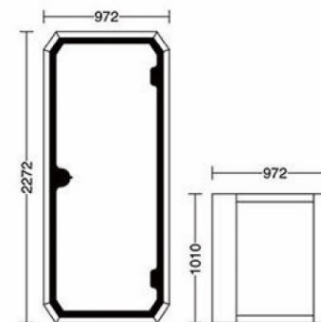

MIDDLE

SMALL

Silence Booth training room 4-6 people XL type

XL

| | |
|------------------------------|---|
| 容纳人数 Seating Capacity |  |
| 规格型号 Model | XL |
| 外观尺寸 External Size | 2210*2172*2272mm |
| 内空尺寸 Internal Size | 2100*2040*2140mm |
| 颜色选择 Color Selection |  |
| 应用场景 Application Scenario | 会议室/洽谈室/录音室/架子鼓 Meeting Pod/Chatting Room/Recording Studio/Drum Set Training |

Silence Booth Meeting Room 4 people L type

| | |
|------------------------------|---|
| 容纳人数 Seating Capacity | |
| 规格型号 Model | M |
| 外观尺寸 External Size | 1310*1472*2272mm |
| 内空尺寸 Internal Size | 1200*1340*2140mm |
| 颜色选择 Color Selection | |
| 应用场景 Application Scenario | 电话亭/办公室/洽谈室/小提琴 Phone Booth/Office/Chatting Room/Violin Training |

Silence Booth Office 2 people Mtype

M

| | |
|------------------------------|---|
| 容纳人数 Seating Capacity |  |
| 规格型号 Model | L |
| 外观尺寸 External Size | 1610*2172*2272mm |
| 内空尺寸 Internal Size | 1500*2040*2140mm |
| 颜色选择 Color Selection |  |
| 应用场景 Application Scenario | 洽谈室/办公室/录音室/钢琴室 Chatting Room/Office/Recording Studio/Piano Training |

- Outer dimension: D1910*W1472*H2272mm
- Internal dimension: D1800*W1340*H2140mm
- Color: black, grey, white, blue

Silence Booth Phonebooth 1 people S type

S

| | |
|------------------------------|---|
| 容纳人数 Seating Capacity |  |
| 规格型号 Model | S |
| 外观尺寸 External Size | 1010*972*2272mm |
| 内空尺寸 Internal Size | 900*840*2140mm |
| 颜色选择 Color Selection |  |
| 应用场景 Application Scenario | 电话亭/办公室/萨克斯 Phone Booth/Solo Office/Saxophone |