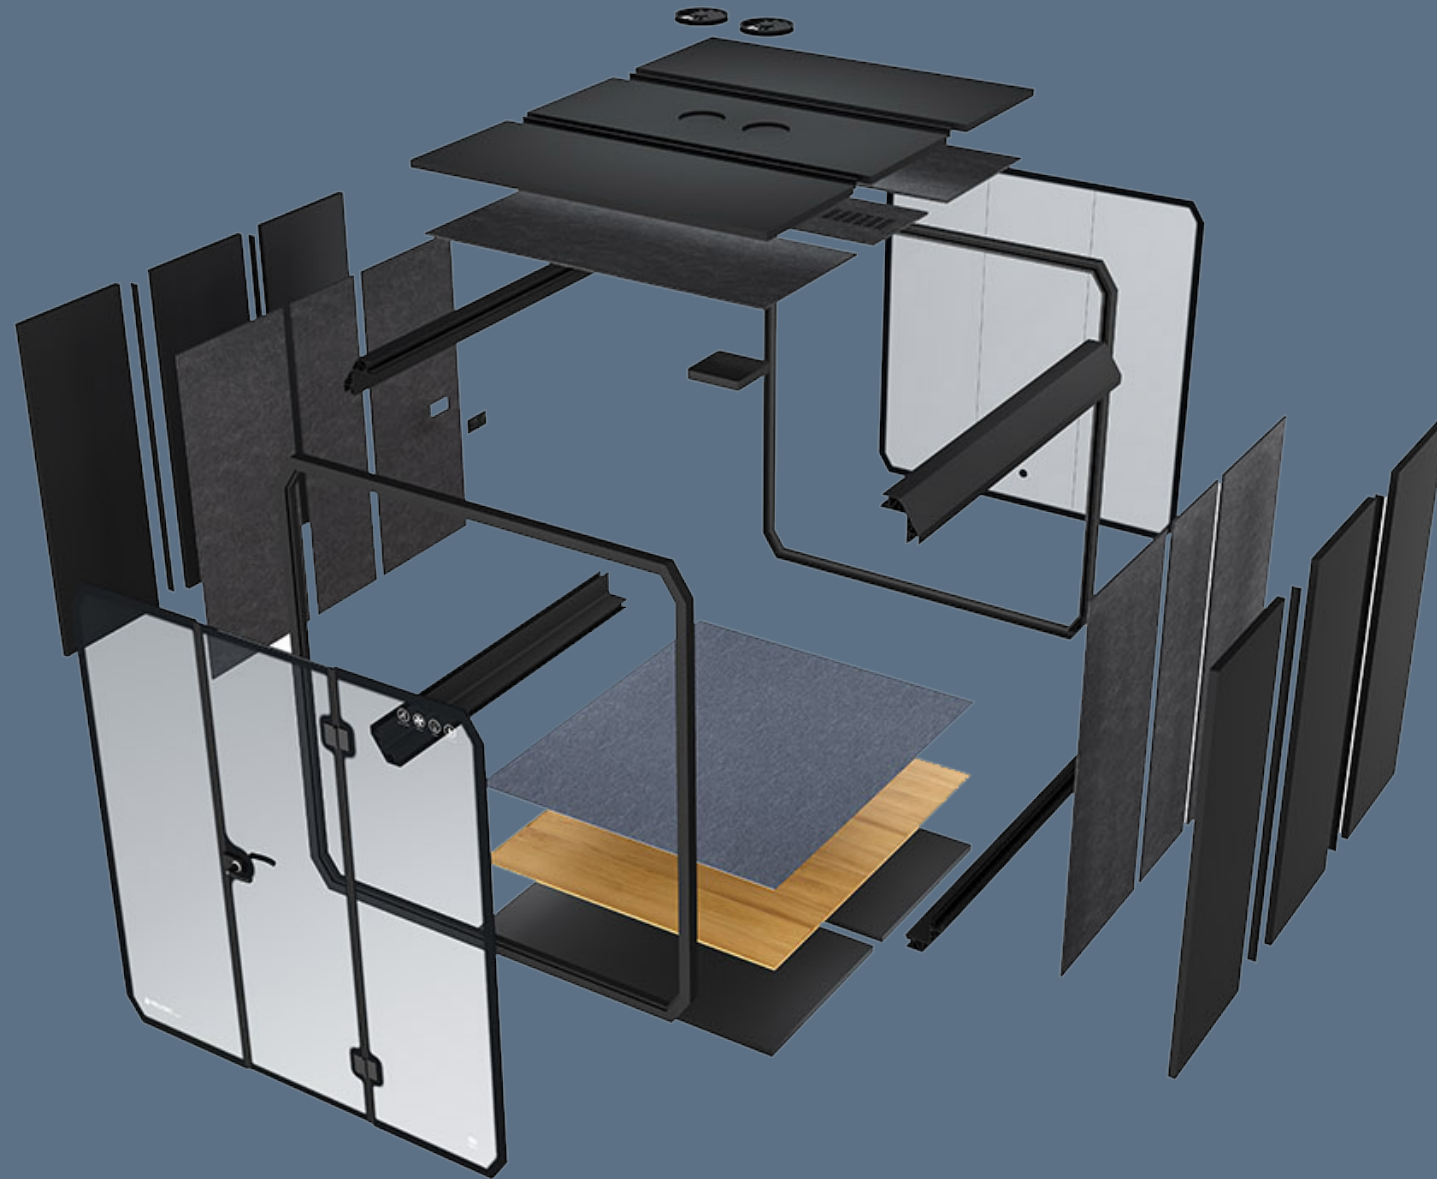

Structure of Silence Booth