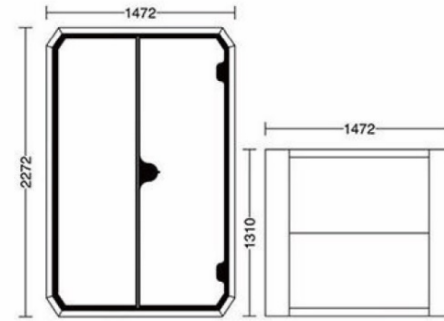

MIDDLE

SMALL

Silence Booth training room 4-6 people XL type

XL

| | |
|------------------------------|---|
| 容纳人数 Seating Capacity |  |
| 规格型号 Model | XL |
| 外观尺寸 External Size | 2210*2172*2272mm |
| 内空尺寸 Internal Size | 2100*2040*2140mm |
| 颜色选择 Color Selection |  |
| 应用场景 Application Scenario | 会议室/洽谈室/录音室/架子鼓 Meeting Pod/Chatting Room/Recording Studio/Drum Set Training |

Silence Booth Meeting Room 4 people L type

| | |
|------------------------------|---|
| 容纳人数 Seating Capacity | |
| 规格型号 Model | M |
| 外观尺寸 External Size | 1310*1472*2272mm |
| 内空尺寸 Internal Size | 1200*1340*2140mm |
| 颜色选择 Color Selection | |
| 应用场景 Application Scenario | 电话亭/办公室/洽谈室/小提琴 Phone Booth/Office/Chatting Room/Violin Training |

Silence Booth Office 2 people Mtype

M

| | |
|------------------------------|---|
| 容纳人数 Seating Capacity |  |
| 规格型号 Model | L |
| 外观尺寸 External Size | 1610*2172*2272mm |
| 内空尺寸 Internal Size | 1500*2040*2140mm |
| 颜色选择 Color Selection |  |
| 应用场景 Application Scenario | 洽谈室/办公室/录音室/钢琴室 Chatting Room/Office/Recording Studio/Piano Training |

- Outer dimension: D1910*W1472*H2272mm
- Internal dimension: D1800*W1340*H2140mm
- Color: black, grey, white, blue

Silence Booth Phonebooth 1 people S type

S

| | |
|------------------------------|---|
| 容纳人数 Seating Capacity |  |
| 规格型号 Model | S |
| 外观尺寸 External Size | 1010*972*2272mm |
| 内空尺寸 Internal Size | 900*840*2140mm |
| 颜色选择 Color Selection |  |
| 应用场景 Application Scenario | 电话亭/办公室/萨克斯 Phone Booth/Solo Office/Saxophone |