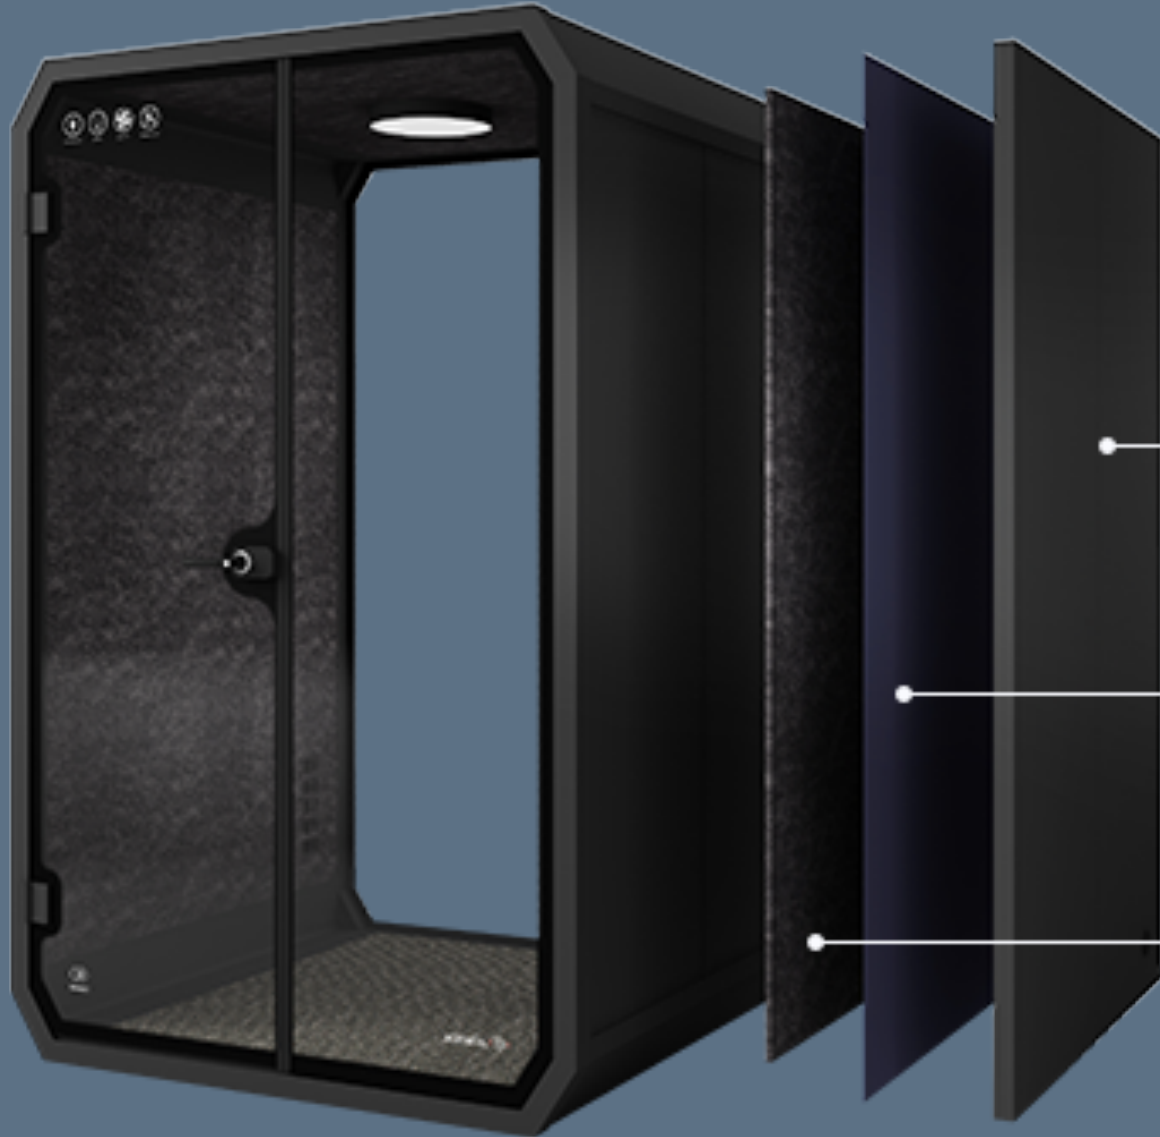

Sound Insulation Material

RW : 35dB(±5dB)
RT0.25(±0.1s)

Acoustic Aluminum
Honeycomb Panel

Frame
6061

Polymer sound insulation
material

Wall
38mm

High Density Polyester sound
absorbing board