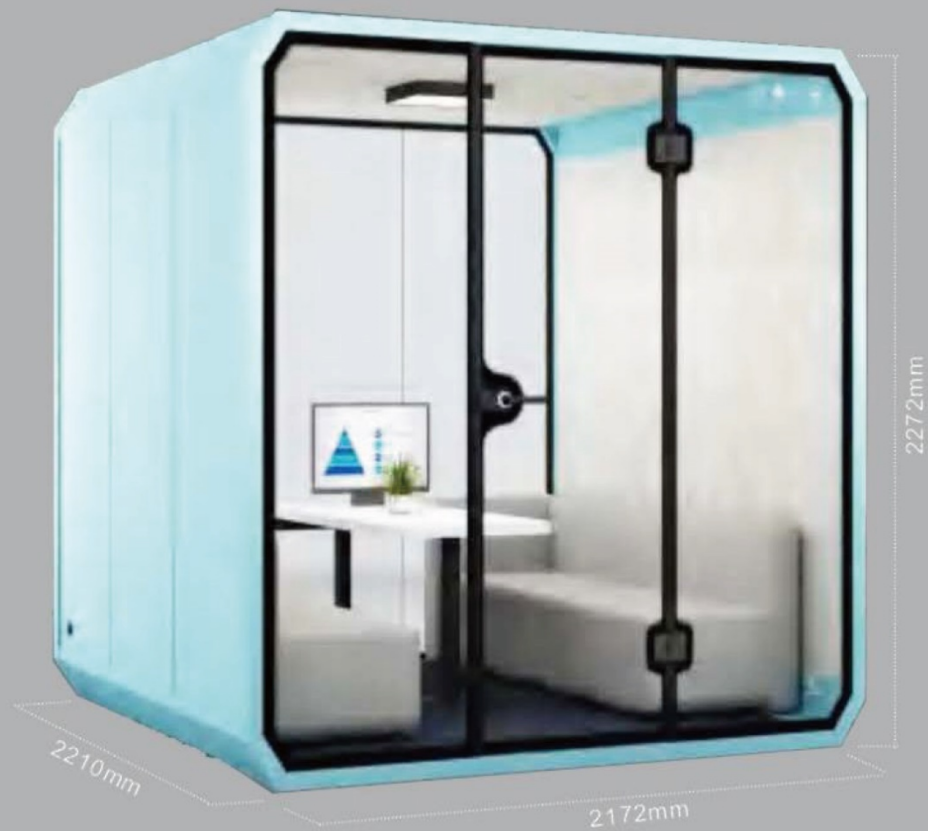

Optional

AC
Bottom roller
Office furniture
Photoelectric glass

PART 02

Exalted

写意尊贵空间,轻移静美生活.

Models

EXTRA LARGE

LARGE

MIDDLE

SMALL

Silence Booth training room 4-6 people XL type

XL

| | |
|------------------------------|---|
| 容纳人数 Seating Capacity |  |
| 规格型号 Model | XL |
| 外观尺寸 External Size | 2210*2172*2272mm |
| 内空尺寸 Internal Size | 2100*2040*2140mm |
| 颜色选择 Color Selection |  |
| 应用场景 Application Scenario | 会议室/洽谈室/录音室/架子鼓 Meeting Pod/Chatting Room/Recording Studio/Drum Set Training |

Silence Booth Meeting Room 4 people L type

| | |
|------------------------------|---|
| 容纳人数 Seating Capacity | |
| 规格型号 Model | M |
| 外观尺寸 External Size | 1310*1472*2272mm |
| 内空尺寸 Internal Size | 1200*1340*2140mm |
| 颜色选择 Color Selection | |
| 应用场景 Application Scenario | 电话亭/办公室/洽谈室/小提琴 Phone Booth/Office/Chatting Room/Violin Training |