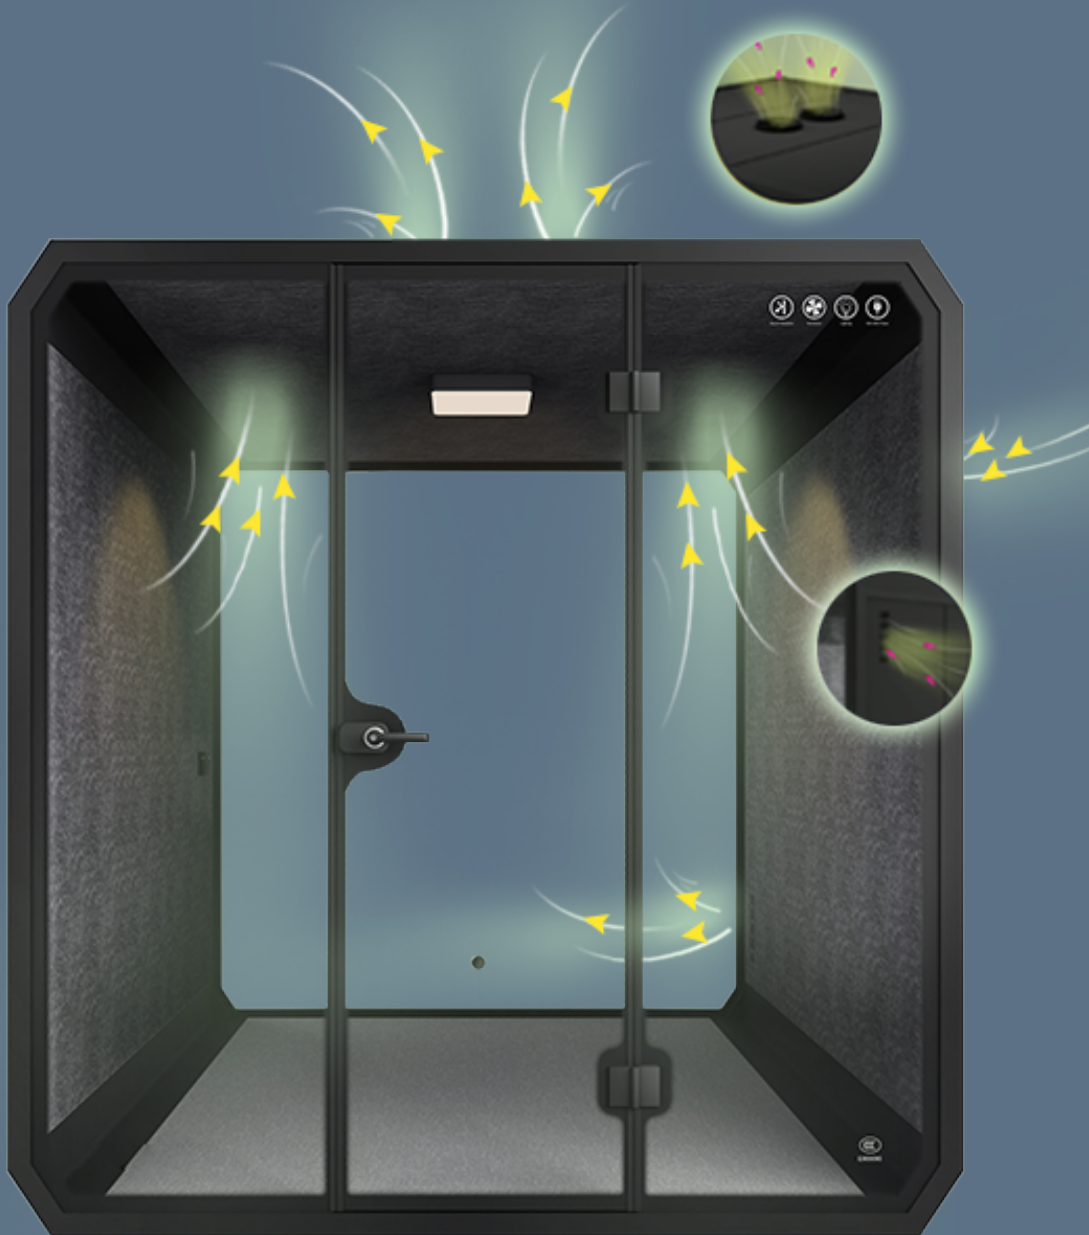

The air in the booth can be circulated in three minutes, to ensure it won't be stuffy in the booth.

Lighting

Equipped with 4000K daylight color temperature LED lighting system (150 LX), it would satisfy your work light needs.

In the event of additional power requirements, a backup power supply is readily installed inside the booth.

Sound insulation tempered glass

Safety

Our booth adopts train type sound insulation tempered glass, which meets the requirements of sound insulation and meets the safety and stability of installation and use.

Simply Installation

For PET panel installation

Magic tape band is used for the back side installation of acoustic materials. It is environmentally friendly and odorless, comply with European ROHS standard

Nylon Carpet

Non-slip, sound-absorbing

We use custom-made nylon carpet, which only needs one piece of carpet for a booth.

The embedded installation method ensures the level of the booth floor and is not easy to slide.