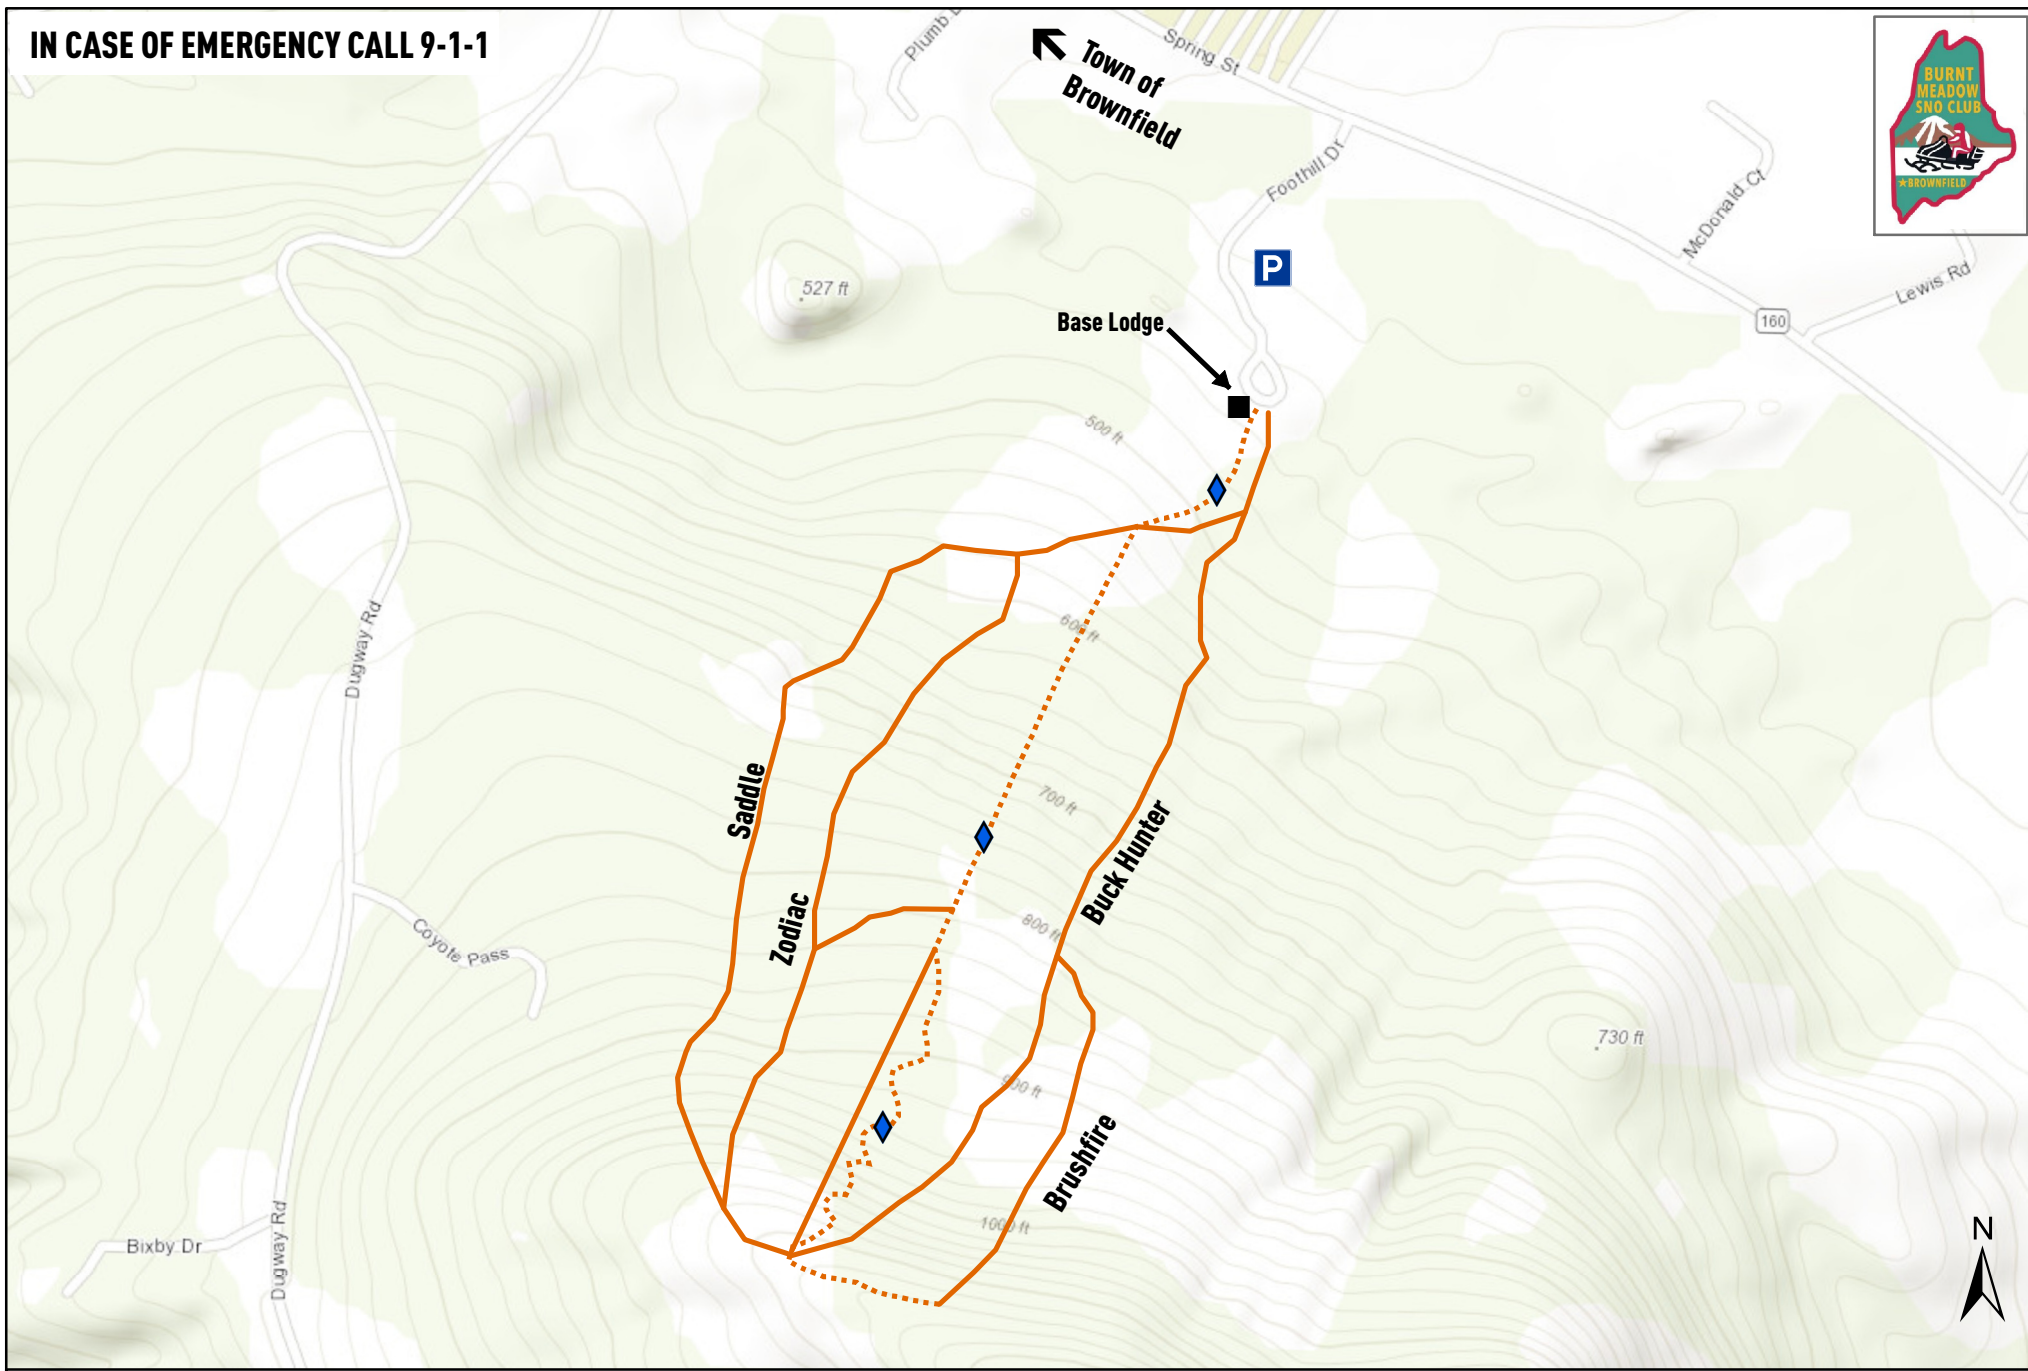

IN CASE OF EMERGENCY CALL 9-1-1

Burnt Meadow

33 Foothills Dr Brownfield, Maine 04010

- Ski Glade
 - Uphill Access
- Map Updated Nov 2023 sr