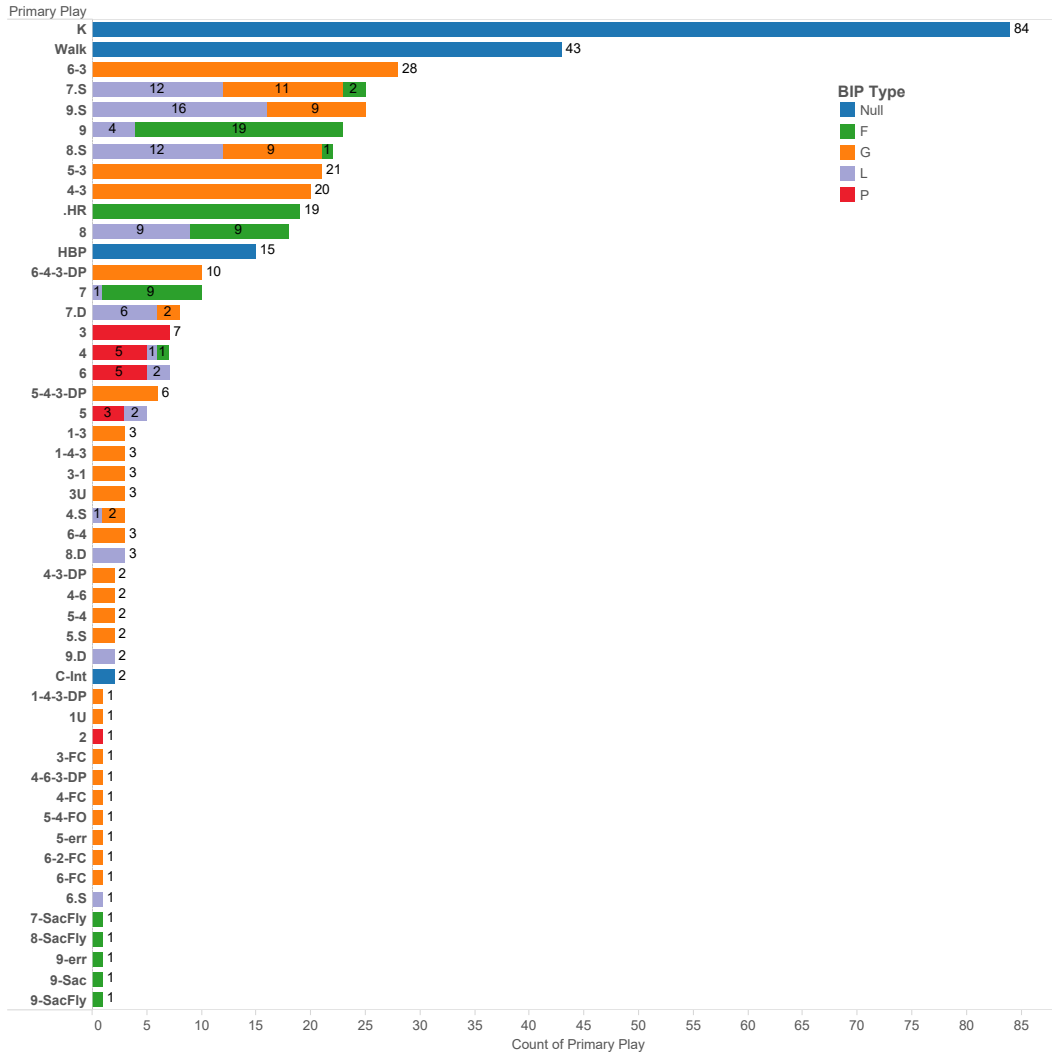

Total 4Base Score by Player

Contreras	Burleson	Nootbaar	Donovan	Herrera	Winn	Arenado	Scott II	Gorman	Pages	Walker	Saggese	Pozo
811	766	696	688	685	677	560	556	539	479	459	339	199

2025 - 4Base Scoring - Play Distribution Herrera - STL

Count of Primary Plays-Total 4Scores

Primary Play	4Base Score
K	84
Walk	43
6-3	28
7.S	25
9.S	25
9	23
8.S	22
5-3	21
4-3	20
.HR	19
8	18
HBP	15
6-4-3-DP	10
7	10
7.D	8
3	7
4	7
6	7
5-4-3-DP	6
5	5
1-3	3
1-4-3	3
3-1	3
3U	3
4.S	3
6-4	3
8.D	3
4-3-DP	2
4-6	2
5-4	2
5.S	2
9.D	2
C-Int	2
1-4-3-DP	1
1U	1
2	1
3-FC	1
4-6-3-DP	1
4-FC	1
5-4-FO	1
5-err	1
6-2-FC	1
6-FC	1
6.S	1
7-SacFly	1
8-SacFly	1
9-err	1
9-Sac	1
9-SacFly	1
Total	452