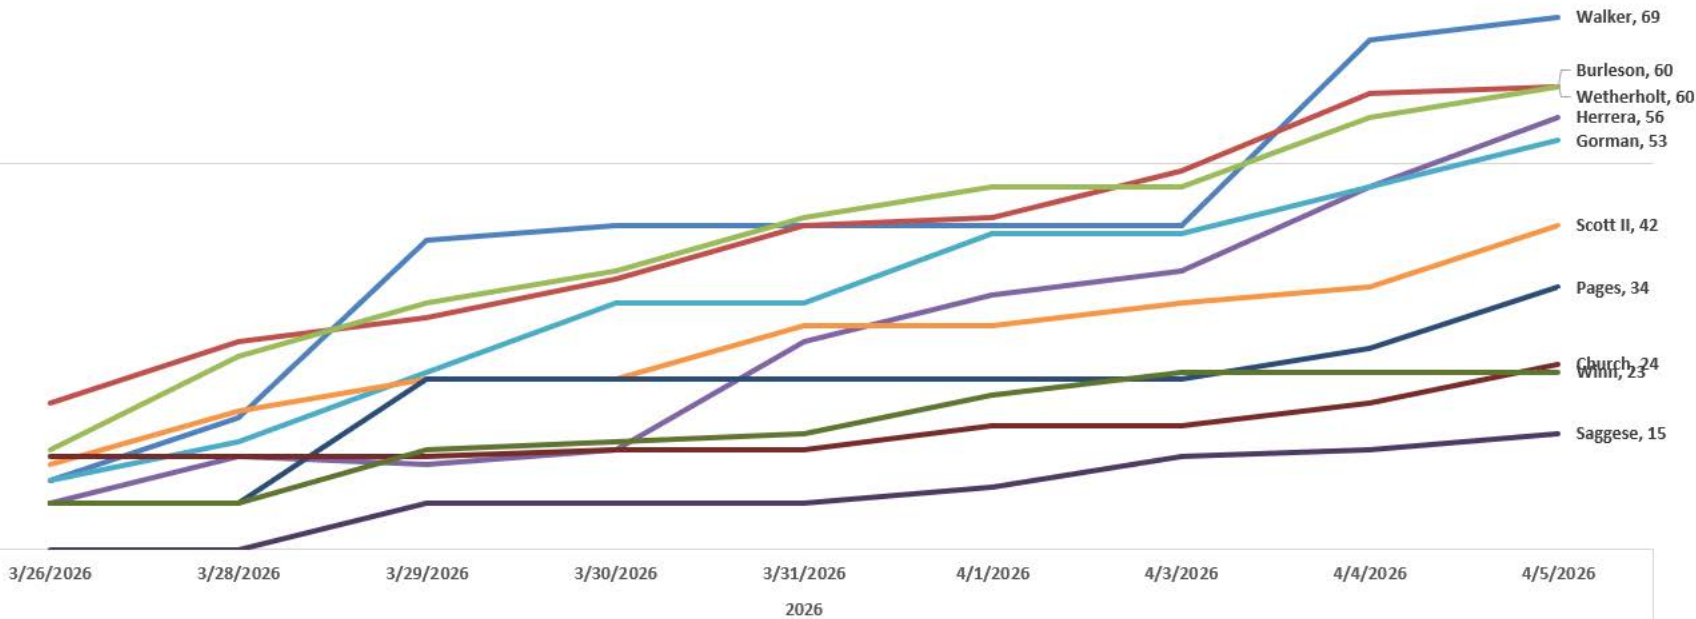

2026 STL 4Base Score by Player - Top Ten

Walker Burleson Wetherholt Herrera Gorman Scott II Pages Church Winn Saggese

2026 STL Cardinals 4Base & Standard Stats by Player

As of
4/5/2026
STL Game #009

Player	Plate Appear	At Bats	Batting					SO	Player 4Score	PA Bases	BR Bases	Bases	Credit for	Productive Outs	SACs
			Hits	Avg	HR	Walks	Pushed					Run	4BRate		
⊕ Walker	34	30	9	0.300	2	4	9	69	23	17	20	9	2.029	0	0
⊕ Wetherholt	39	33	9	0.273	1	4	8	60	17	24	15	4	1.538	1	1
⊕ Burleson	40	33	8	0.242	1	6	3	60	20	12	22	6	1.500	3	1
⊕ Herrera	40	31	7	0.226		7	5	56	20	15	15	6	1.400	2	1
⊕ Gorman	32	29	6	0.207	2	2	9	53	15	11	20	7	1.656	1	1
⊕ Scott II	33	29	9	0.310		0	9	42	13	17	11	1	1.273	0	4
⊕ Pages	22	20	4	0.200	1	0	6	34	9	9	13	3	1.545	1	0
⊕ Church	27	26	3	0.115		1	8	24	7	10	5	2	0.889	0	0
⊕ Winn	30	28	5	0.179		2	5	23	10	7	5	1	0.767	1	0
⊕ Saggese	20	17	2	0.118		3	6	15	5	3	7	0	0.750	2	0
⊕ Urias	13	12	2	0.167	1	0	6	12	7		4	1	0.923	0	0
⊕ Pozo	5	5	0	0.000		0	0	2	1	1	0		0.400	0	0
⊕ Fermin	2	2	0	0.000		0	0	0					0.000	0	0
Grand Total	337	295	64	0.217	8	29	74	450	147	126	137	40	1.335	11	8