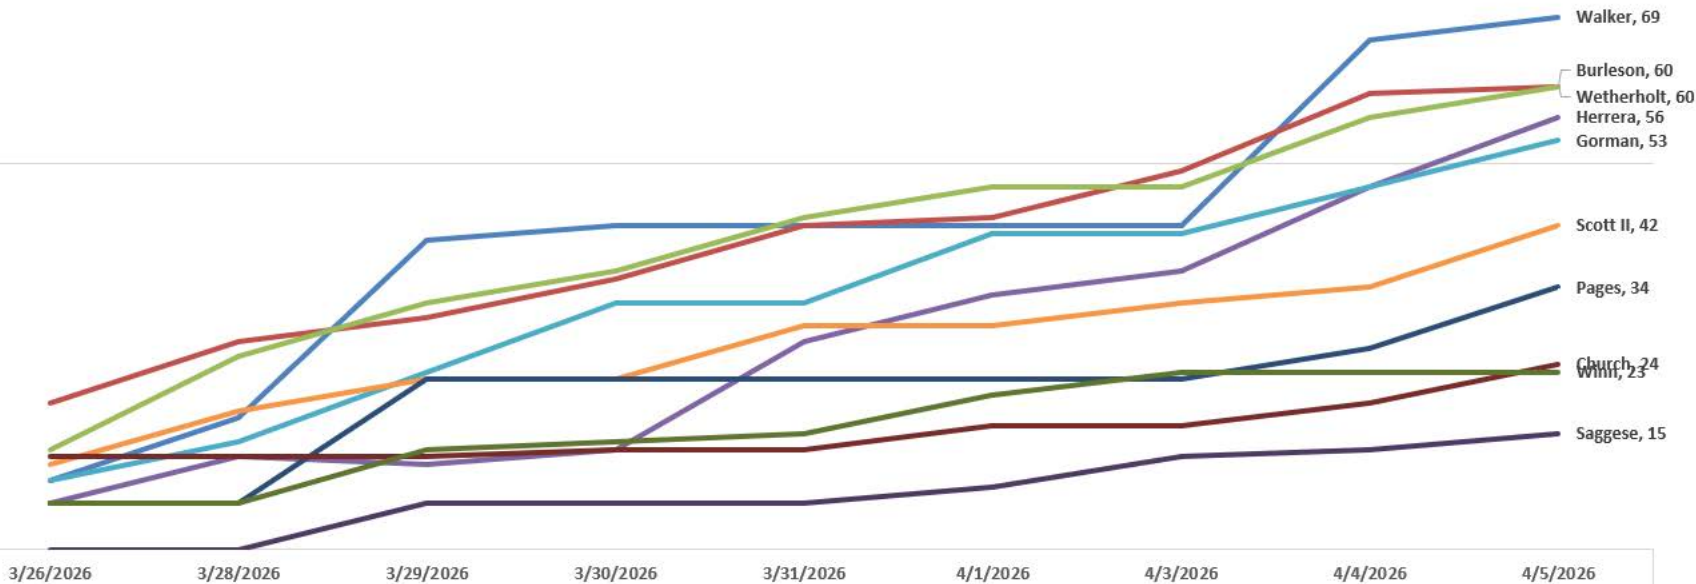

2026 STL 4Base Score by Player - Top Ten

Walker Burlleson Wetherholt Herrera Gorman Scott II Pages Church Winn Saggese

2026 STL Cardinals 4Base & Standard Stats by Player

As of
4/5/2026
STL Game #009

Player	Plate Appear	At Bats	Batting					SO	Player 4Score	PA Bases	BR Bases	Bases	Credit for	Productive Outs	SACs
			Hits	Avg	HR	Walks	Pushed					Run	4BRate		
⊕ Walker	34	30	9	0.300	2	4	9	69	23	17	20	9	2.029	0	0
⊕ Wetherholt	39	33	9	0.273	1	4	8	60	17	24	15	4	1.538	1	1
⊕ Burleson	40	33	8	0.242	1	6	3	60	20	12	22	6	1.500	3	1
⊕ Herrera	40	31	7	0.226		7	5	56	20	15	15	6	1.400	2	1
⊕ Gorman	32	29	6	0.207	2	2	9	53	15	11	20	7	1.656	1	1
⊕ Scott II	33	29	9	0.310		0	9	42	13	17	11	1	1.273	0	4
⊕ Pages	22	20	4	0.200	1	0	6	34	9	9	13	3	1.545	1	0
⊕ Church	27	26	3	0.115		1	8	24	7	10	5	2	0.889	0	0
⊕ Winn	30	28	5	0.179		2	5	23	10	7	5	1	0.767	1	0
⊕ Saggese	20	17	2	0.118		3	6	15	5	3	7	0	0.750	2	0
⊕ Urias	13	12	2	0.167	1	0	6	12	7		4	1	0.923	0	0
⊕ Pozo	5	5	0	0.000		0	0	2	1	1	0		0.400	0	0
⊕ Fermin	2	2	0	0.000		0	0	0					0.000	0	0
Grand Total	337	295	64	0.217	8	29	74	450	147	126	137	40	1.335	11	8