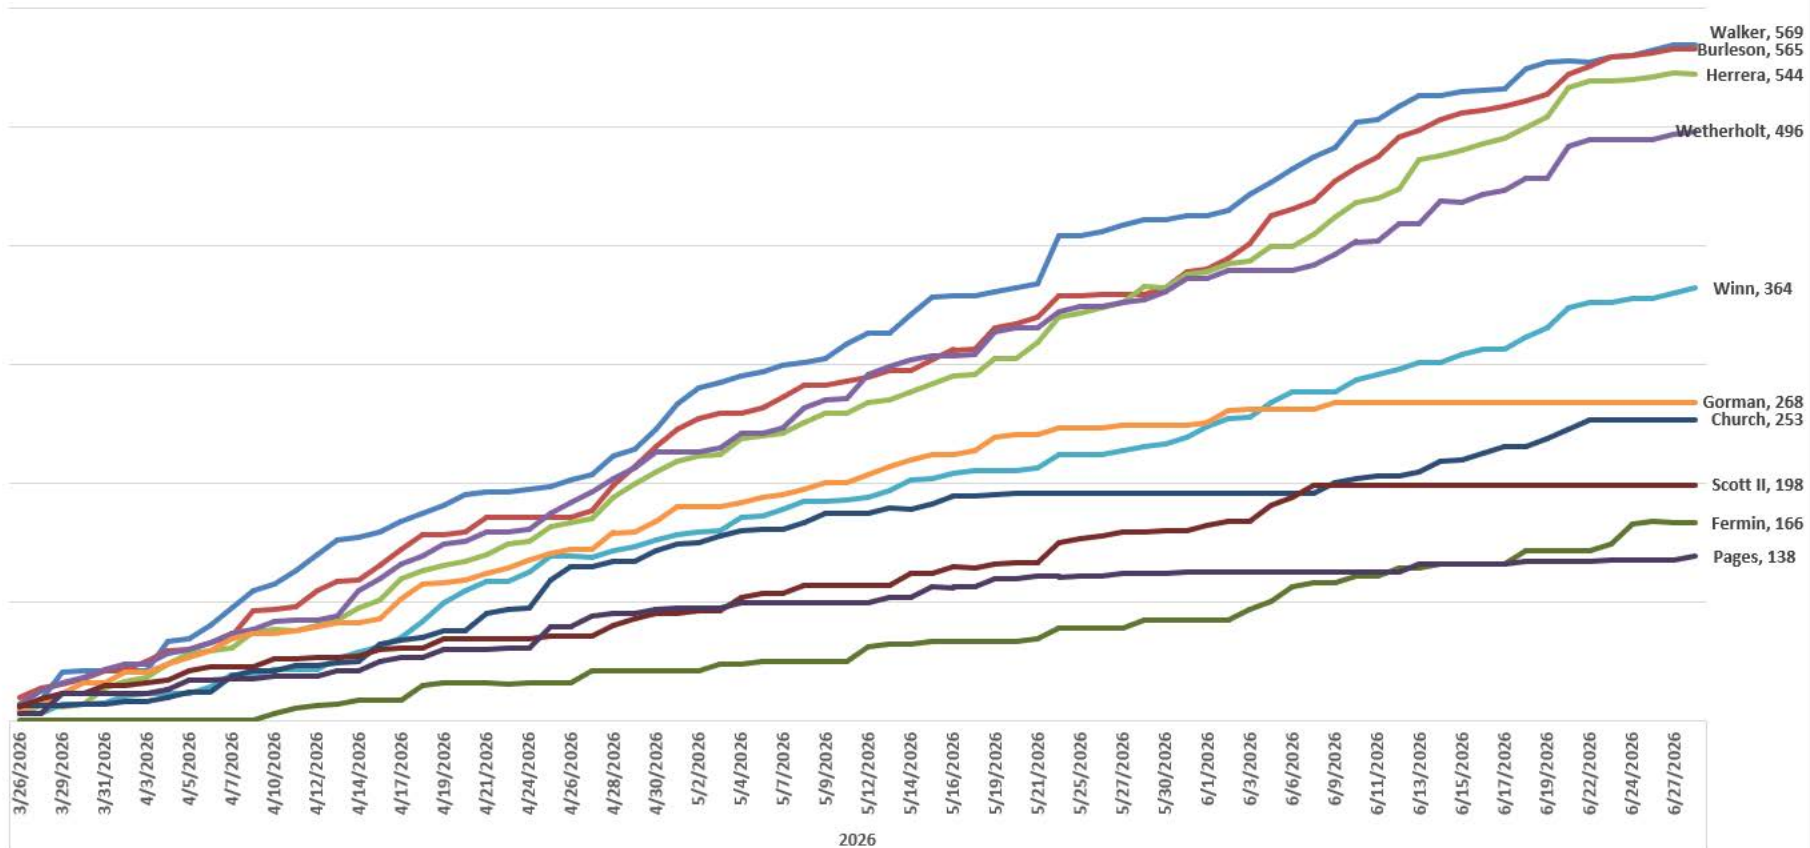

2026 STL 4Base Score by Player - Top Ten

Walker Burleson Herrera Wetherholt Winn Gorman Church Scott II Fermin Pages

2026 STL Cardinals 4Base & Standard Stats by Player

As of
6/28/2026
STL Game #081

Player	Plate		Batting					SO	Player 4Score	Bases			Credit for		Productive		SACs
	Appear	At Bats	Hits	Avg	HR	Walks	PA Bases			BR Bases	Pushed	Run	4BRate	Outs			
⊕ Walker	338	310	90	0.290	18	24	87	569	202	119	187	61	1.683	4	2		
⊕ Burleson	348	311	87	0.280	13	30	50	565	197	105	205	58	1.624	9	3		
⊕ Herrera	365	293	75	0.256	10	48	57	544	200	172	135	37	1.490	10	2		
⊕ Wetherholt	350	302	80	0.265	12	35	56	496	174	149	137	36	1.417	7	2		
⊕ Winn	307	271	66	0.244	3	25	59	364	136	104	92	32	1.186	4	5		
⊕ Gorman	229	201	39	0.194	7	25	74	268	91	56	94	27	1.170	6	3		
⊕ Church	209	194	50	0.258	5	11	45	253	100	64	69	20	1.211	2	2		
⊕ Scott II	184	155	30	0.194	2	16	44	198	68	65	55	10	1.076	5	11		
⊕ Fermin	129	118	32	0.271	3	9	18	166	61	47	43	15	1.287	2	1		
⊕ Pages	146	132	29	0.220	4	6	35	138	57	28	42	11	0.945	2	6		
⊕ Nootbaar	81	68	20	0.294	2	12	17	107	46	25	29	7	1.321	1	1		
⊕ Torres	53	47	11	0.234	3	5	8	88	29	17	34	8	1.660	2	1		
⊕ Urias	68	57	9	0.158	2	6	12	73	29	19	19	6	1.074	0	1		
⊕ Jordan	53	48	12	0.250	1	2	5	71	22	12	25	12	1.340	0	3		
⊕ Velazquez	40	36	10	0.278	2	3	10	67	23	15	23	6	1.675	0	0		
⊕ Saggese	82	76	14	0.184	1	6	26	64	27	15	18	4	0.780	2	0		
⊕ Crooks	57	51	8	0.157	1	5	17	62	19	10	26	7	1.088	4	0		
⊕ Pozo	33	33	8	0.242		0	3	35	12	6	12	5	1.061	2	0		
⊕ Prieto	17	17	0	0.000		0	2	0			0		0.000	1	0		
Grand Total	3,089	2720	670	0.246	89	268	625	4,128	1493	1028	1245	362	1.336	63	43