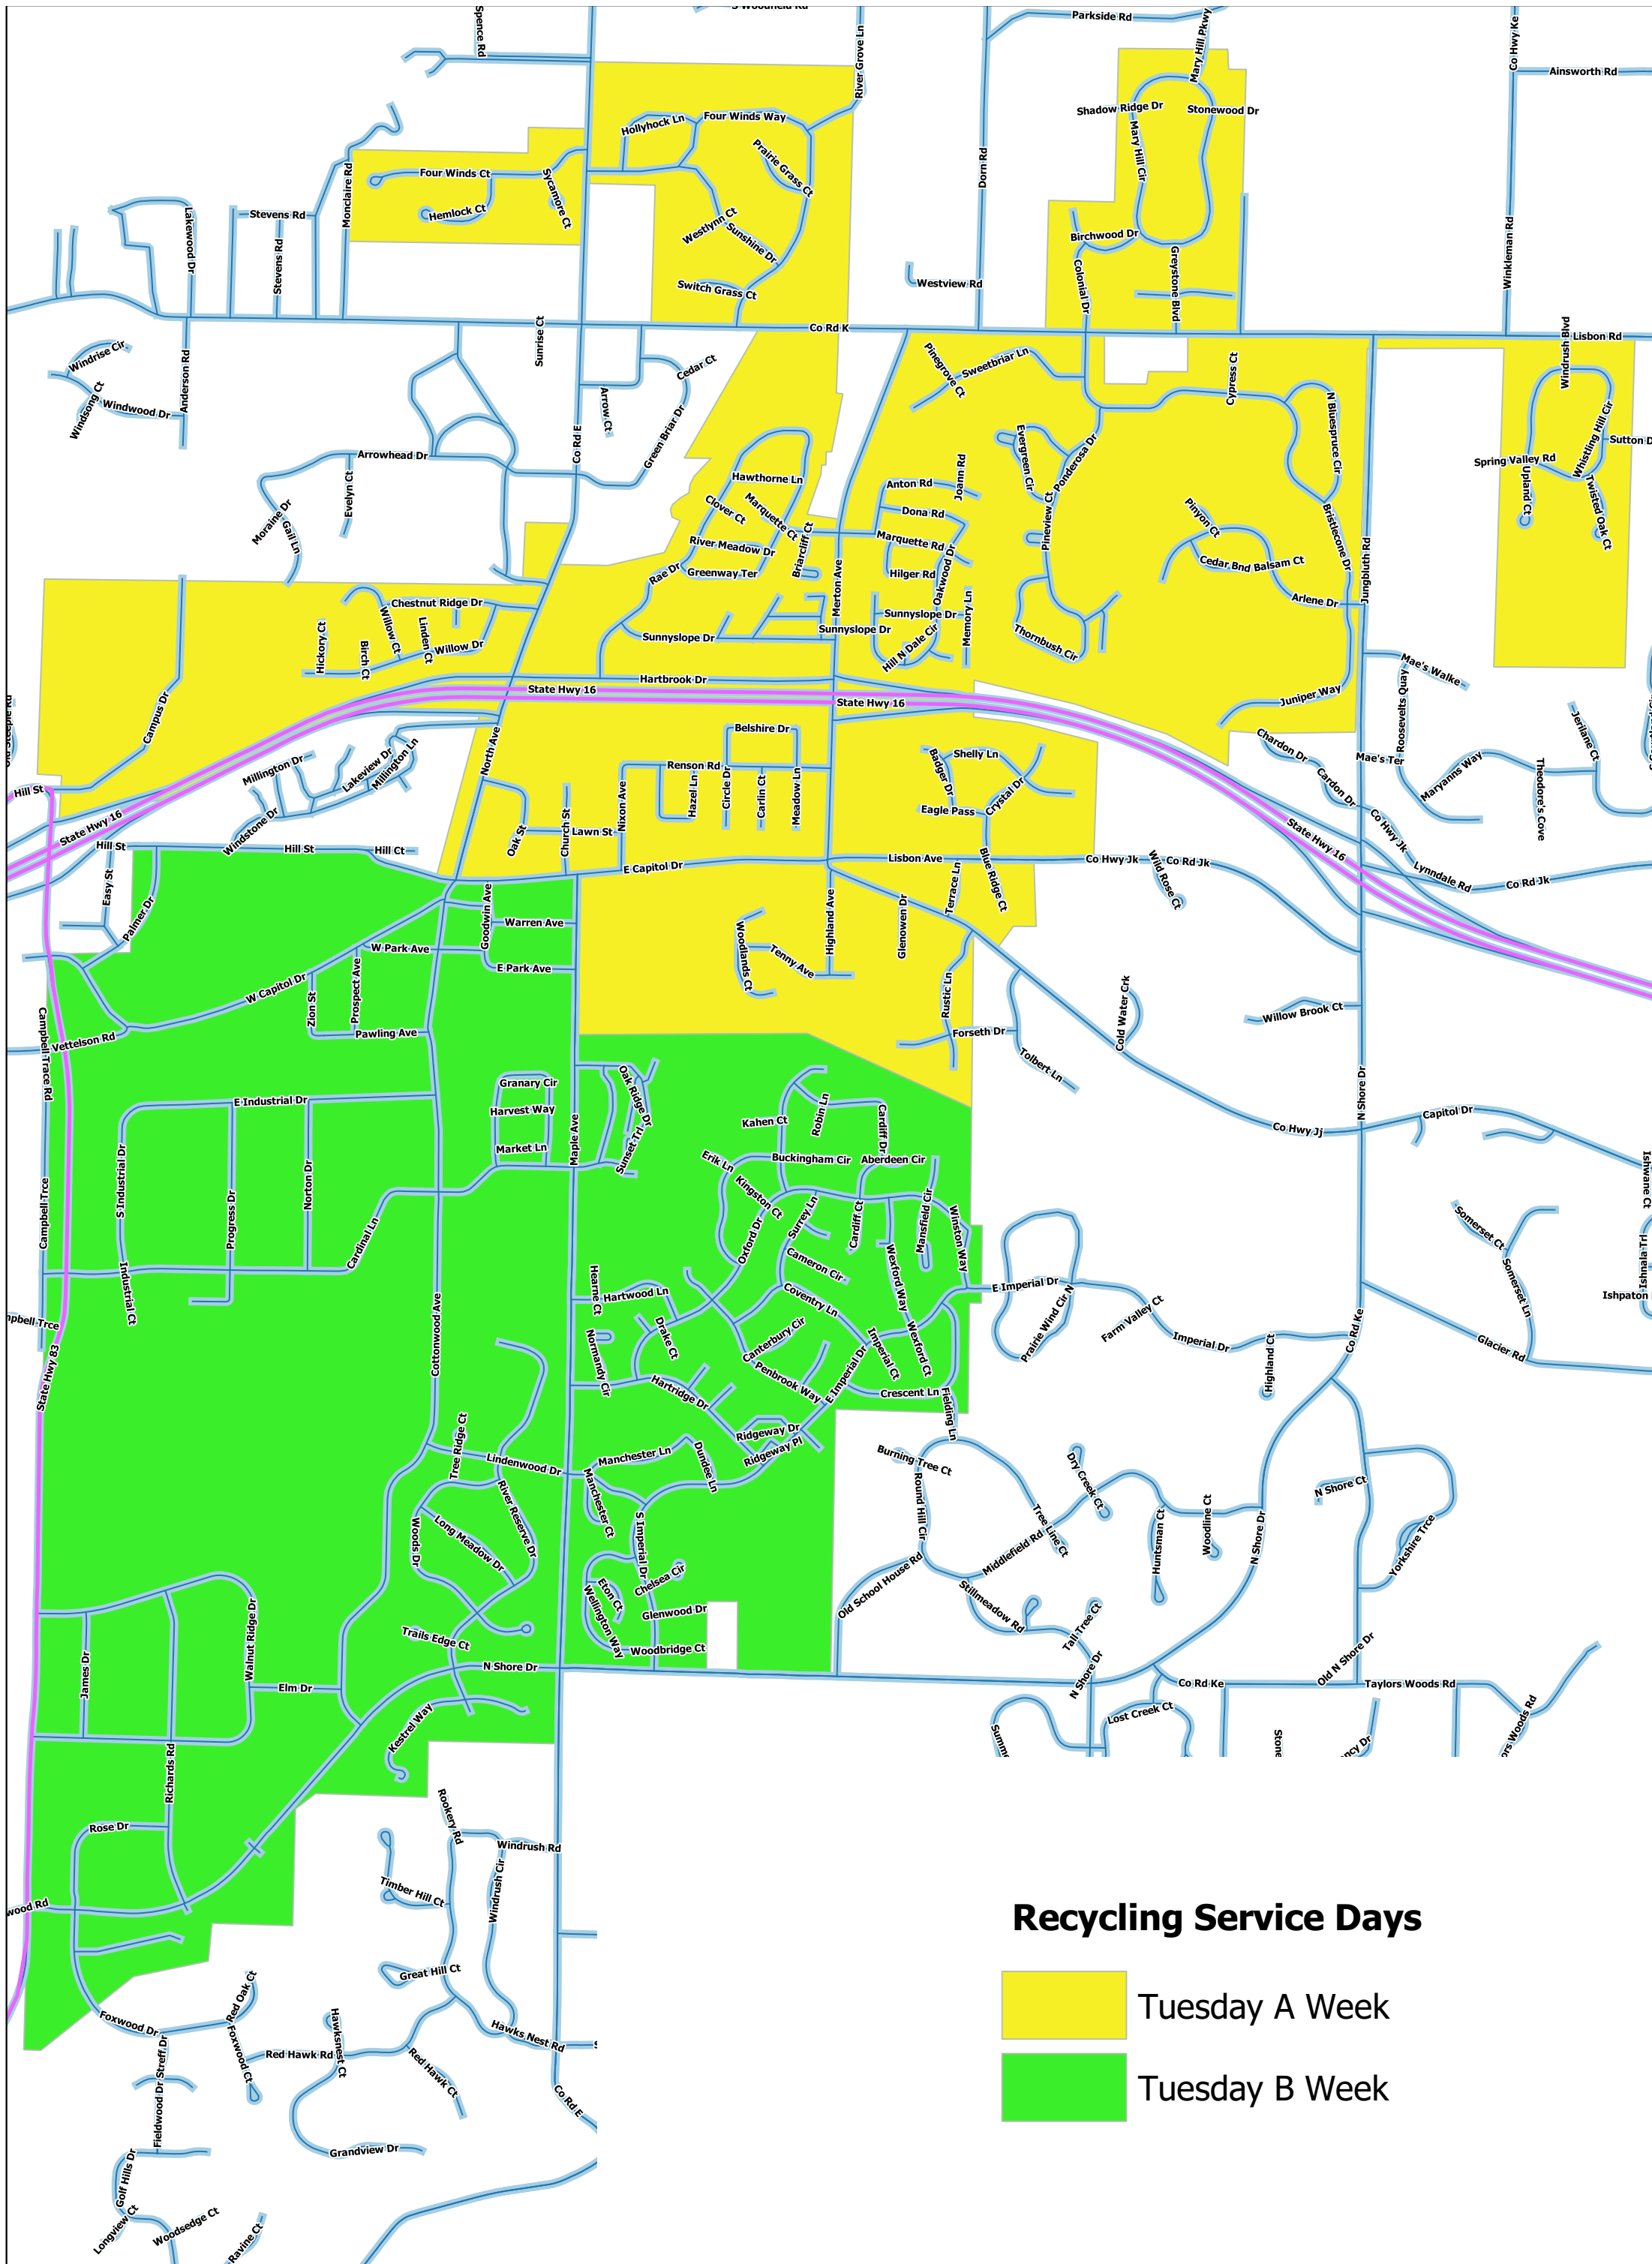

# Village of Hartland Recycling Service

## Recycling Service Days

- Tuesday A Week
- Tuesday B Week