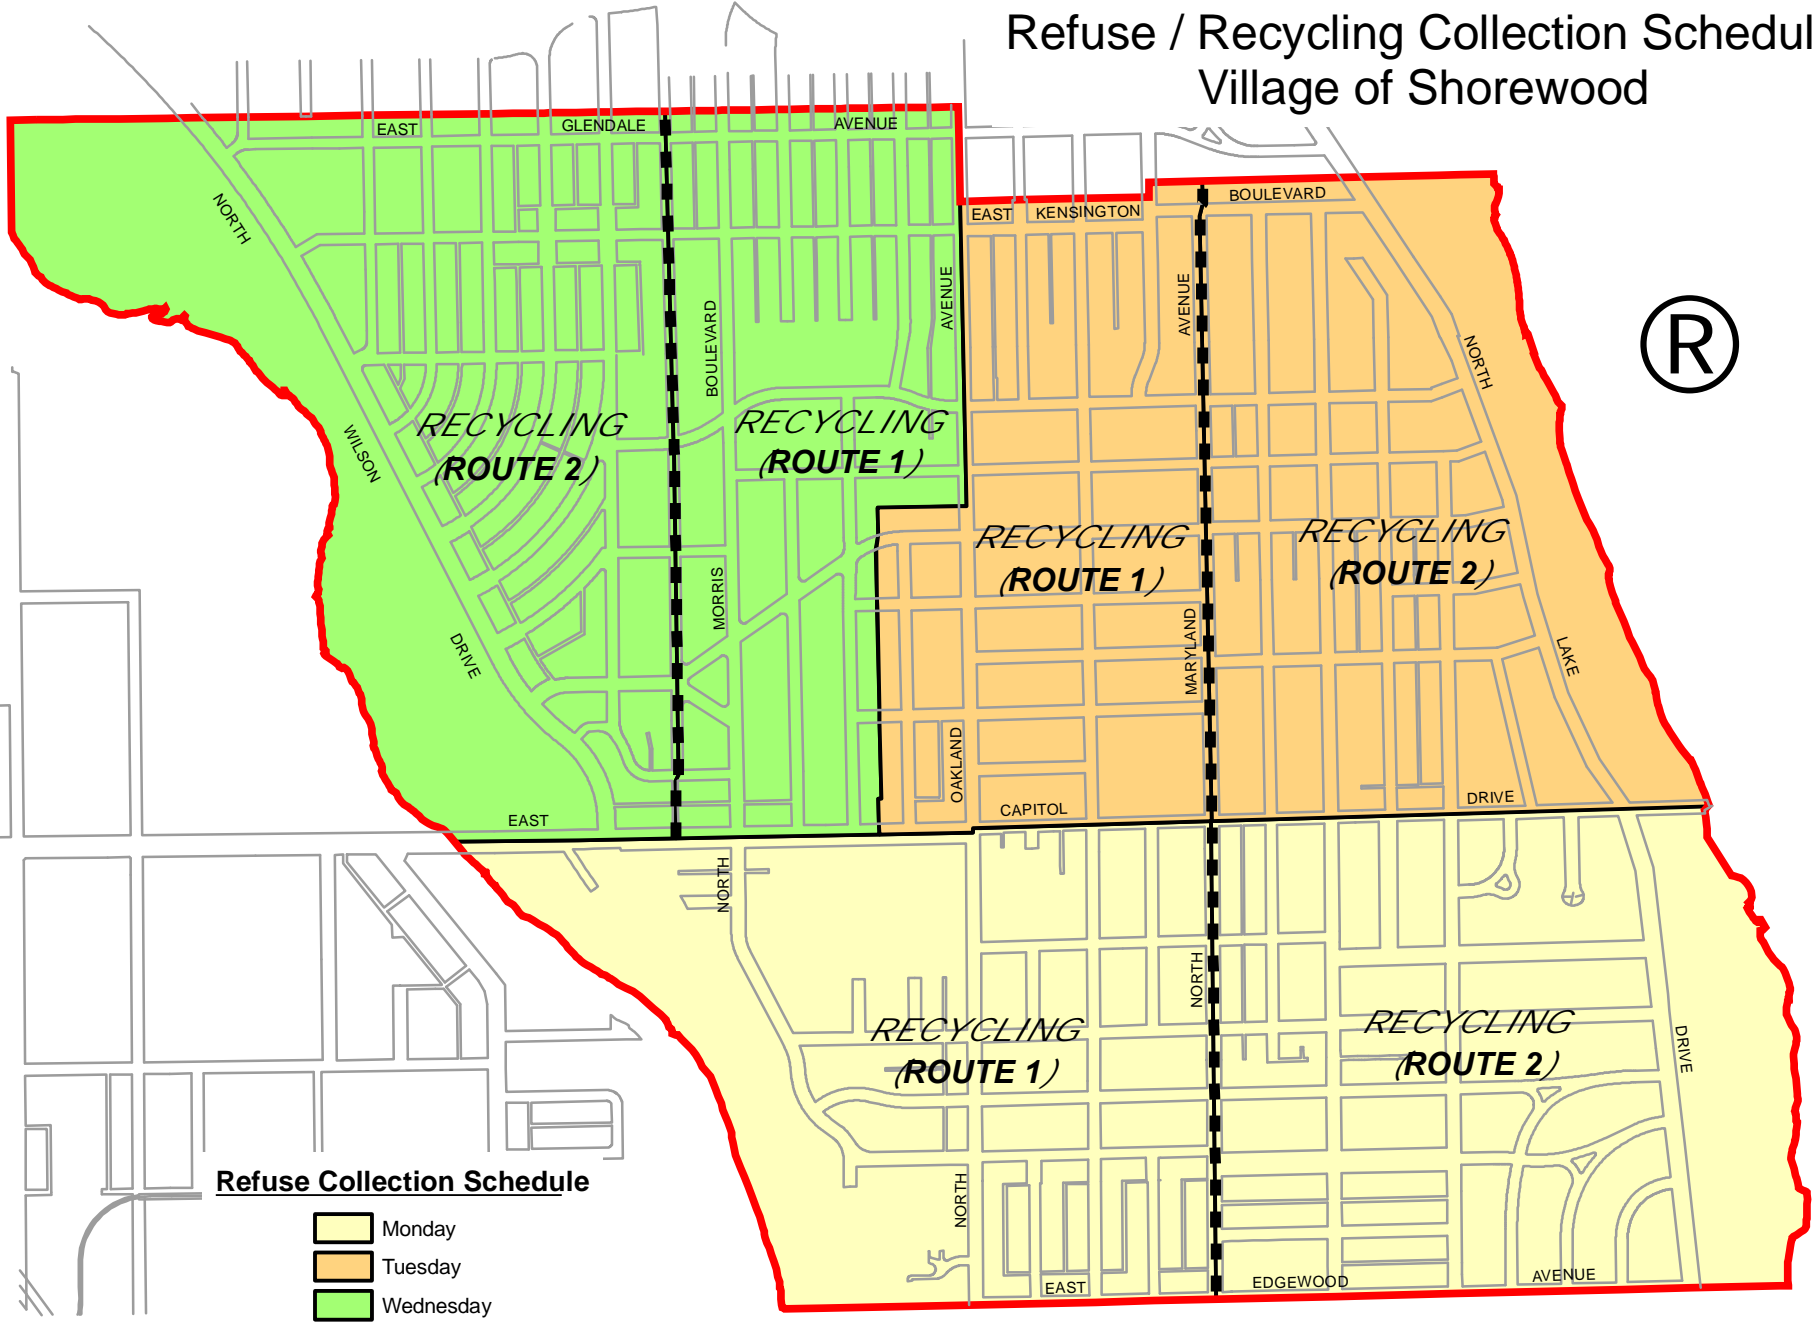

# Refuse / Recycling Collection Schedule Village of Shorewood

**Refuse Collection Schedule**

- Monday
- Tuesday
- Wednesday