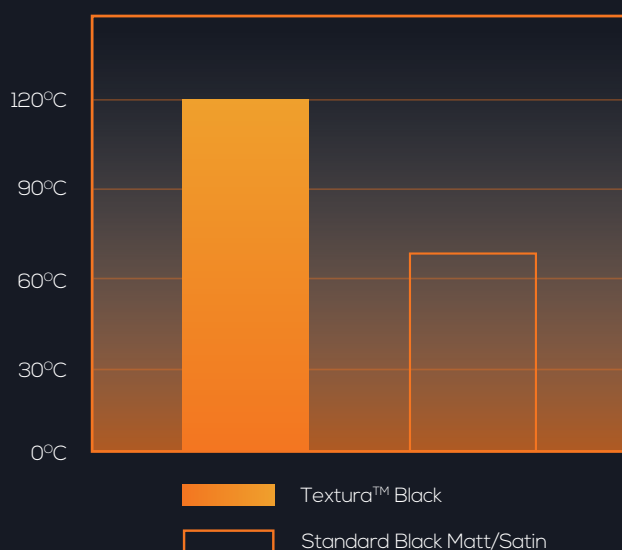

Tough against the elements and the likes of abrasion and heat, Textura™ is already a sought-after choice for:

- Fencing
- Shelving
- Racking Systems
- Containers

Featuring a subtle, sand-like texture, Textura™ is a low-gloss, tactile alternative to standard powder coated finishes like gloss, satin or matt. Textura™ colours are identical to non-textured powder coats, with the added benefit of superior durability and resilience.

DURABILITY TESTING

Textura™ is the new standard for powder coating durability, and it's been put to the test.

When assessed against a non textured powder coat:

Test 1:

Abrasion Resistance Test

Textura™ Black performed **625x** better in an Abrasion Resistance Test.

625x

Test 2:

1 Hour Heat Wrap Marking Test

When put under a 1 Hour Heated Wrap Marking Test, standard black matt/satin began to bubble and stripe at 70°C. Textura™ Black remained unaffected until

Test 3:

Cooling Property Test

Textura™ Black remains on average **2°C cooler** on the surface than the standard black matt/satin when run under a Cooling Property Test (both products placed in a 200°C oven for 20 mins, and left to cool for 12.5 minutes).