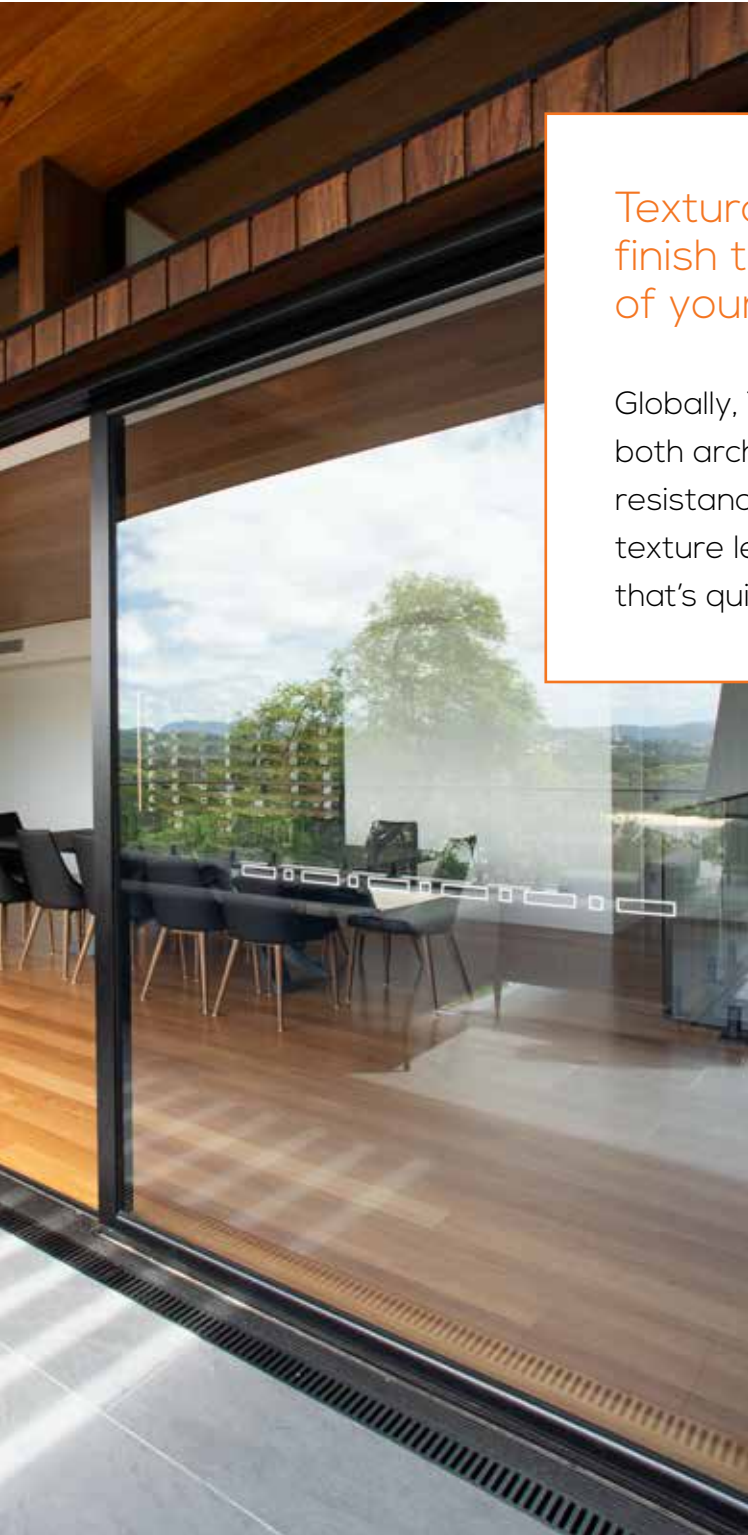

TEXTURA™ POWDER COATING

Textura™ is a highly durable powder coat finish that will protect and extend the life of your window, door or screen frames.

Globally, Textura™ has proven to be popular with both architects and builders alike, due to its unrivalled resistance to marring and scuffing. Textura's™ distinctive texture lends to a more organic architectural design that's quickly gaining momentum around the world.

Tough against the elements and the likes of abrasion and heat, Textura™ is already a sought-after choice for:

- Fencing
- Shelving
- Racking Systems
- Containers

Featuring a subtle, sand-like texture, Textura™ is a low-gloss, tactile alternative to standard powder coated finishes like gloss, satin or matt. Textura™ colours are identical to non-textured powder coats, with the added benefit of superior durability and resilience.