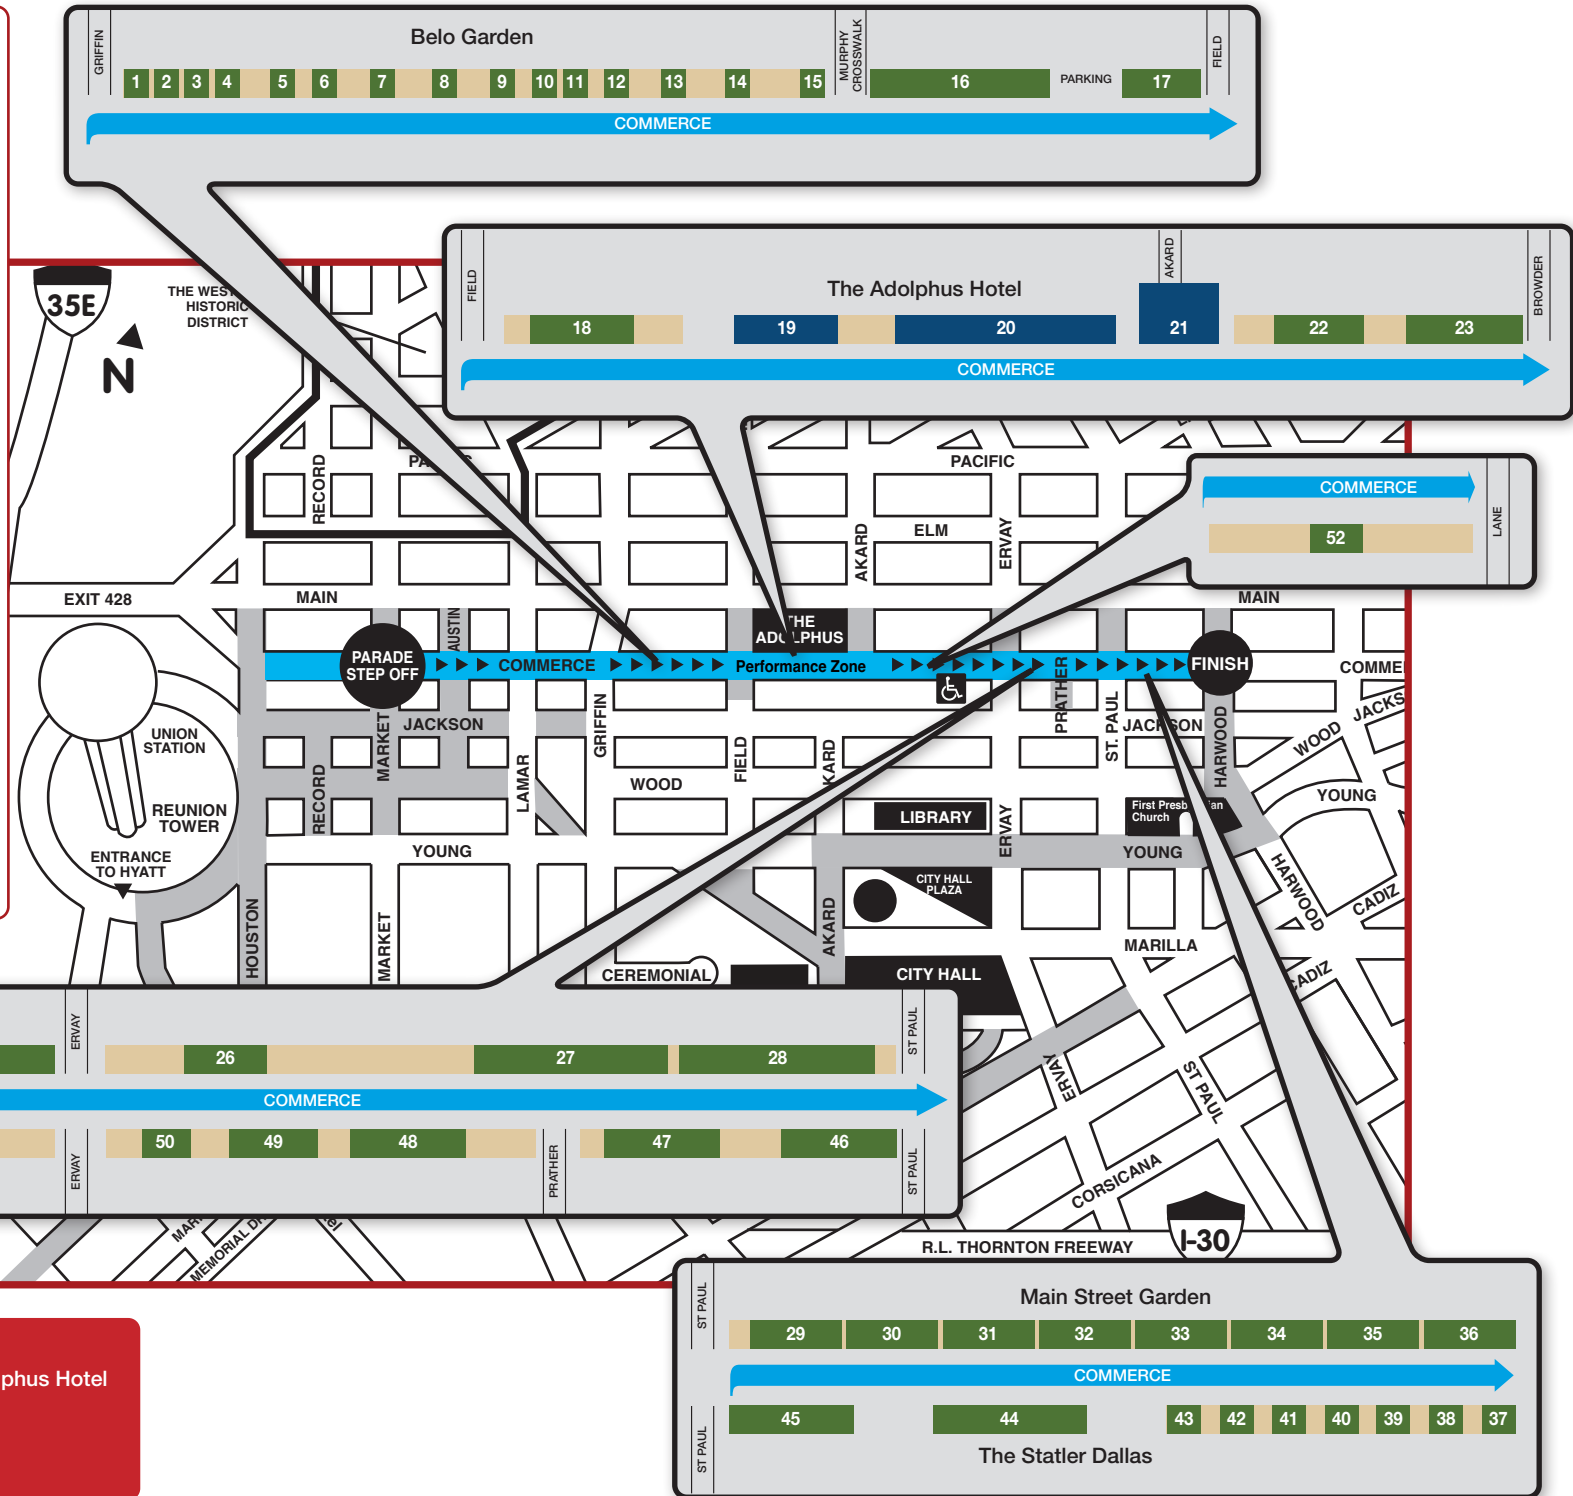

BLEACHER MAP

Saturday, December 4, 2021  
10 a.m.  
dallasholidayparade.com

TICKET PRICES

\$25	No Seating Available
\$50	Sold Out

Fees and taxes not included.

Major street closings begin at 7 a.m. Saturday, December 4.

PREMIER CLUB INCLUDES

- Access to DHP Premier Club at the Adolphus Hotel
- DHP Swag Bag filled with goodies
- Meet-N-Greet and photos
- Cookie Decorating
- Fabulous Refreshments