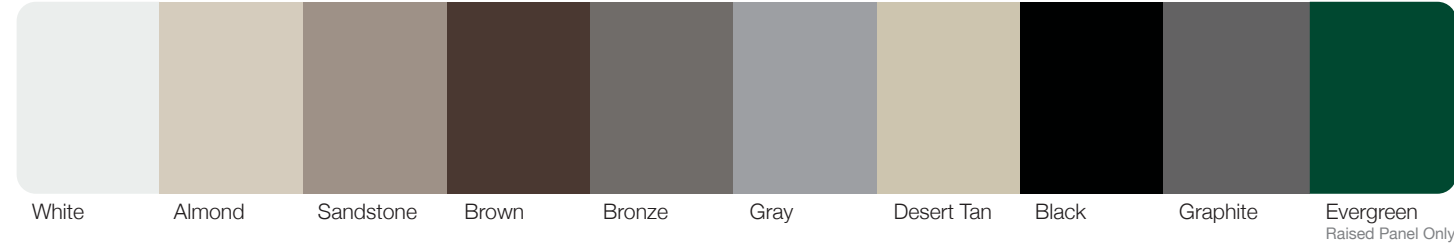

PERSONALIZING OPTIONS

Not all options shown are available with every style.

We offer a variety of personalizing options to help your home stand out in your neighborhood. After choosing your door's style and color, add glass, window designs, or hardware to dramatically change the overall look of your door and add to your home's appeal.

Raised Panel, Stamped Carriage House, and Stamped Shaker **COLORS***

POWDER COATING*

Our in-house powder coating provides multiple color options while providing a maintenance free, durable finish.

PAINTED WOODTONES*