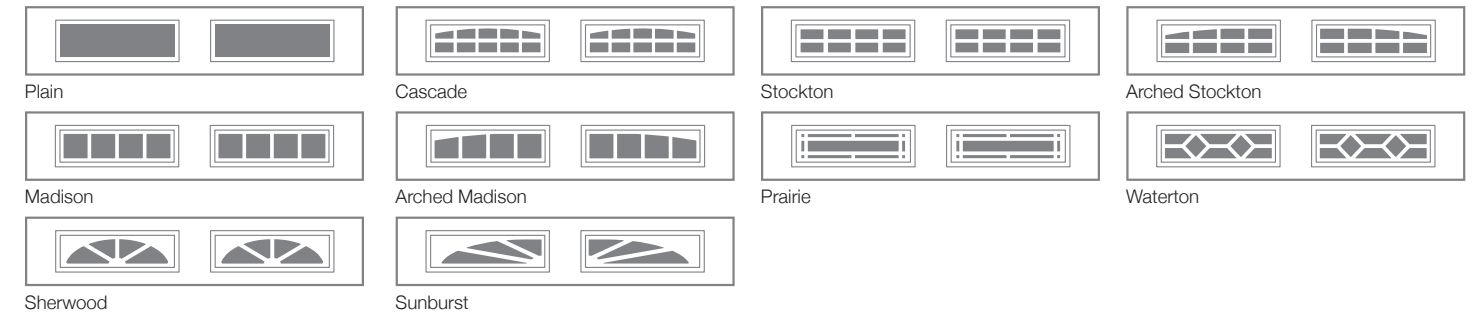

Magnetic

Spade

Ashford

Clavos

Raised Panel, Stamped Carriage House, and Stamped Shaker **GLASS**

Plain available as single pane Polycarbonate

Frosted

Tinted

Obscure

Glue Chip

Seeded

*Refer to your local C.H.I. Dealer for exact color and woodtones match.

Raised Panel **SHORT - INSERTS** 19in x 13in

Raised Panel **LONG - INSERTS** 41in x 13in

Stamped Carriage House, Stamped Shaker **OVERSIZED - INSERTS** 42in x 15in