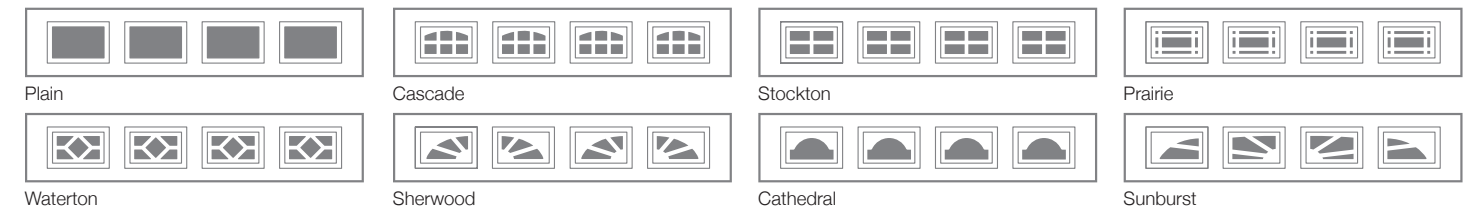

Magnetic

Spade

Ashford

Clavos

Raised Panel, Stamped Carriage House, and Stamped Shaker **GLASS**

Plain available as single pane Polycarbonate

Frosted

Tinted

Obscure

Glue Chip

Seeded

*Refer to your local C.H.I. Dealer for exact color and woodtones match.

Raised Panel **SHORT - INSERTS** 19in x 13in

Raised Panel **LONG - INSERTS** 41in x 13in

Stamped Carriage House, Stamped Shaker **OVERSIZED - INSERTS** 42in x 15in