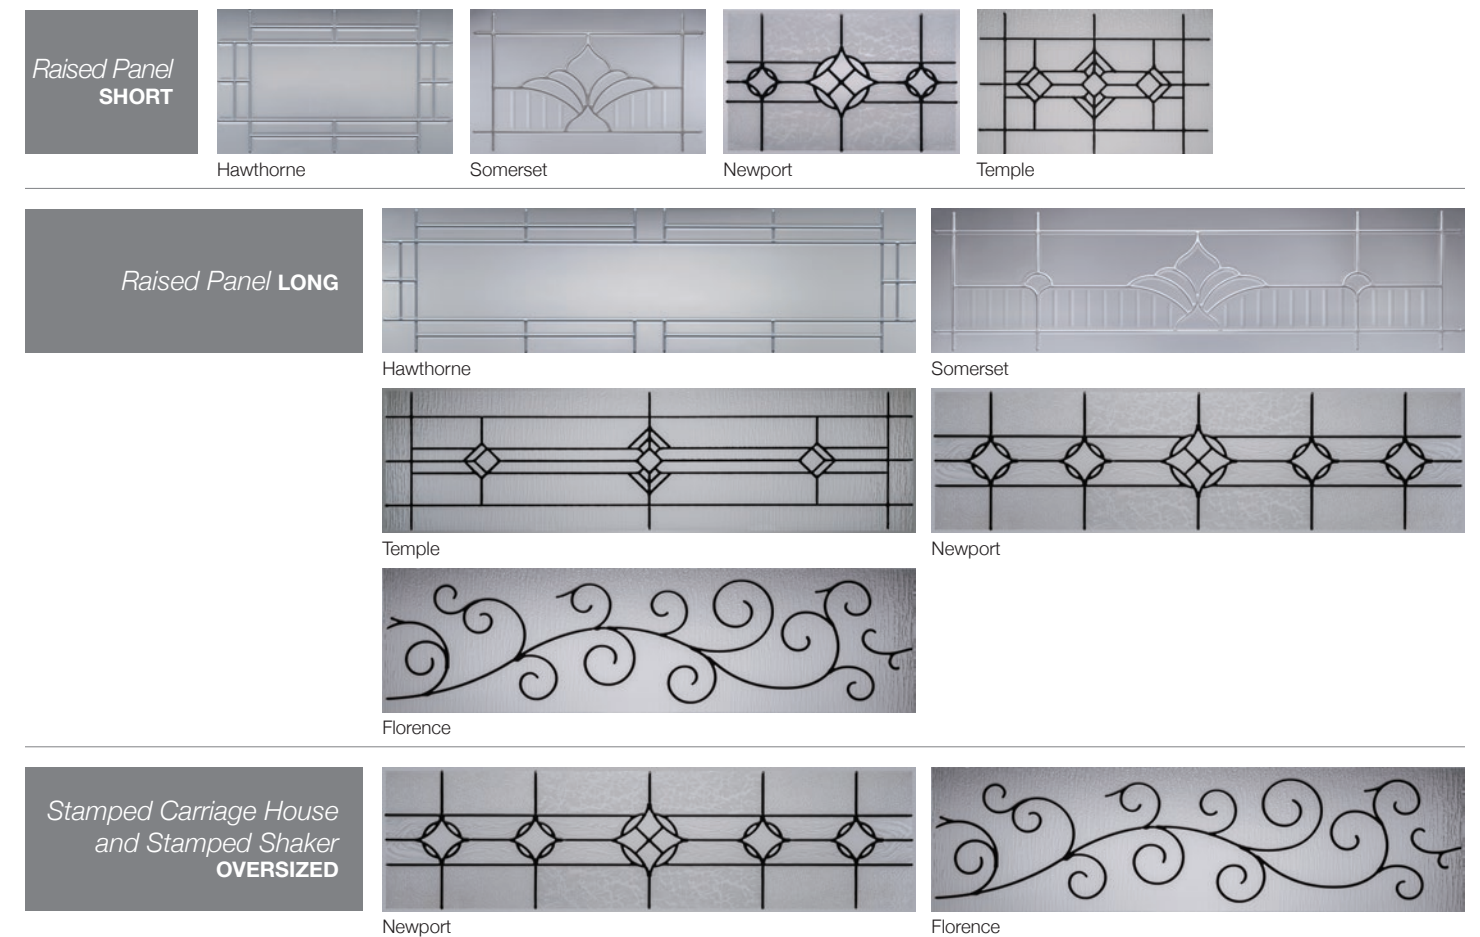

DESIGNER GLASS

Stamped Carriage House and Stamped Shaker **OVERSIZED**

Newport

Florence