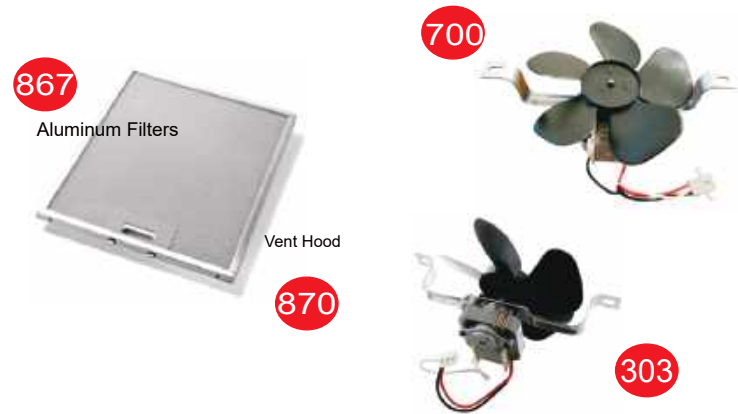

(725) GE Oven Thermostat (WB20K10004)

(726) Oven Infinite Switch - Universal

Universal Range Switch for 6" Burner

Item: SW6

Universal Range Switch for 8" Burner

Item: SW8

(570) Range Knob Kit

Universal Electric Range Knob Kit includes 4 knobs, 20 inserts, and surface overlays.

(700) Replacement Range Hood Motor Fan Assembly, 2 Speed -12V

(303) "DUCT-FREE" Range Hood Fan
120V motor with 4-blade fan, bracket and 3-wire plug. Helps cool internal stove parts.

Vent Hood Aluminum Filter

Item: 867 8-3/4" x 10-1/2"

Item: 870 10-3/8" x 11-3/8"

TGE

Terminal Block

For use with GE Models

Item: TGE