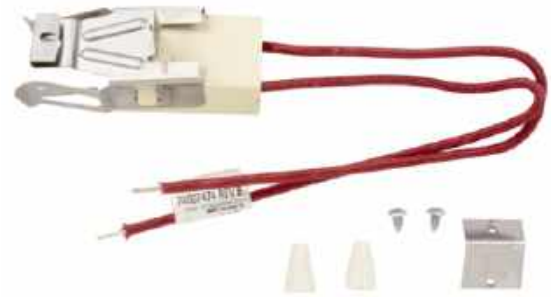

Universal White Porcelain Terminal Block

Item: UWPT

Universal White Porcelain
Terminal Block