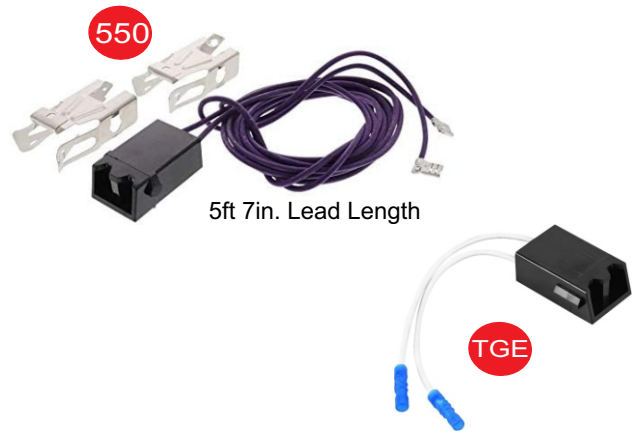

Kit includes terminal block, 2 brackets, & 2 - 60" wire leads, and clips Fits GE Ranges each

Terminal Block

For use with GE Models
Item: TGE Each

5ft 7in. Lead Length

560

(560) Bake Element Whirlpool

This direct replacement bake element attaches to the back wall of the oven with screws and has support tabs to securely rest on the oven floor. It features 1/4" male quick connects for easy installation.