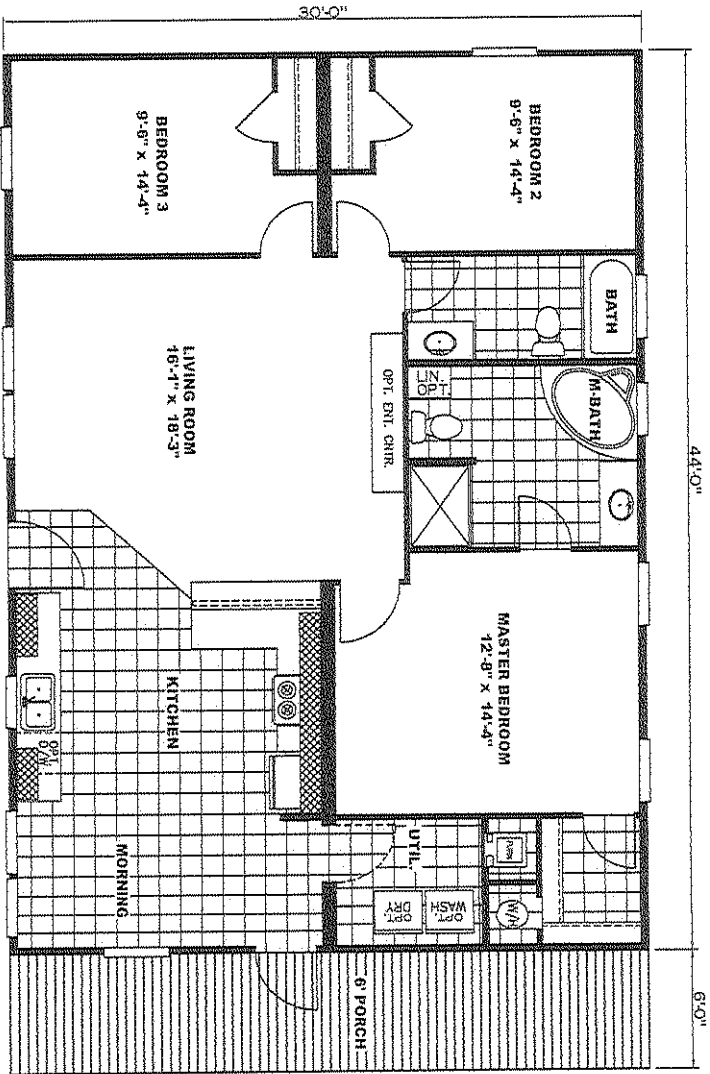

MUNDY HOME CENTER, INC.
3606 Memorial Pkwy Huntsville, AL 35801
256-880-8484

Model #: FAC28443A
Drawing #:
37M088-DAVID