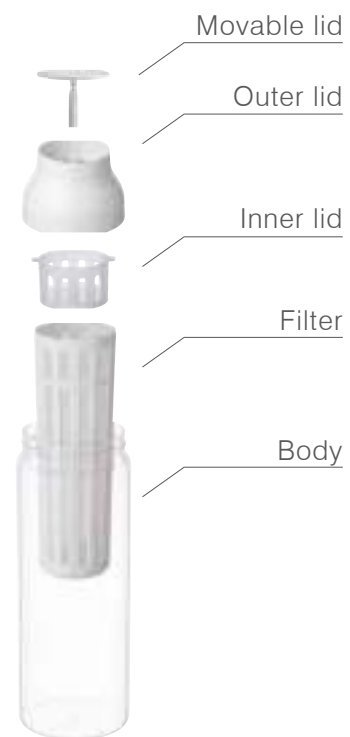

CAPSULE cold brew carafe 1L
□ white 26471
■ dark brown 26472
ø85 x H270 mm / 1000 ml
ø3.4 x H10.8 in / 34.0 oz
*Includes filter