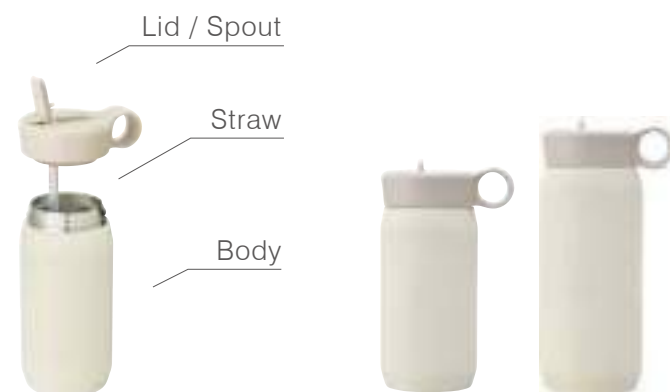

PLAY TUMBLER 480ml

- ☐ white 20361
- ☒ ash pink 20366
- ☒ ash green 20367
- ☒ ash blue 20368

φ74 x H196 x W95 mm / 480 ml
φ3.0 x H7.8 x W3.8 in / 16.3 oz

[Body] 18-8 Stainless steel (powder coating)
[Lid, Spout] Polypropylene, Silicone
[Straw] Polyethylene