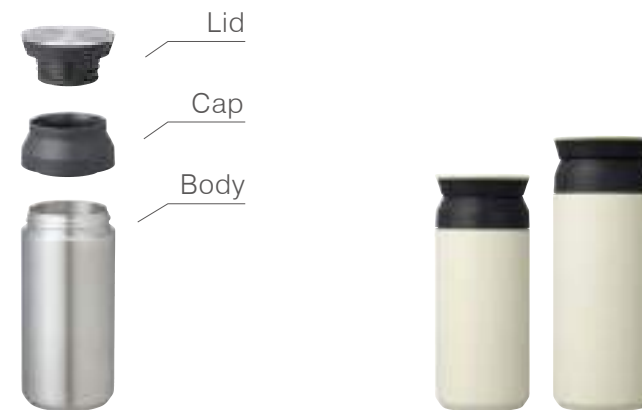

TRAVEL TUMBLER 350ml

- stainless steel 20931
- white 20932
- sand beige 20929
- khaki 20934
- ash green 20927
- coyote 20937
- black 20936

φ70 x H170 mm / 350 ml
φ2.8 x H6.8 in / 11.9 oz