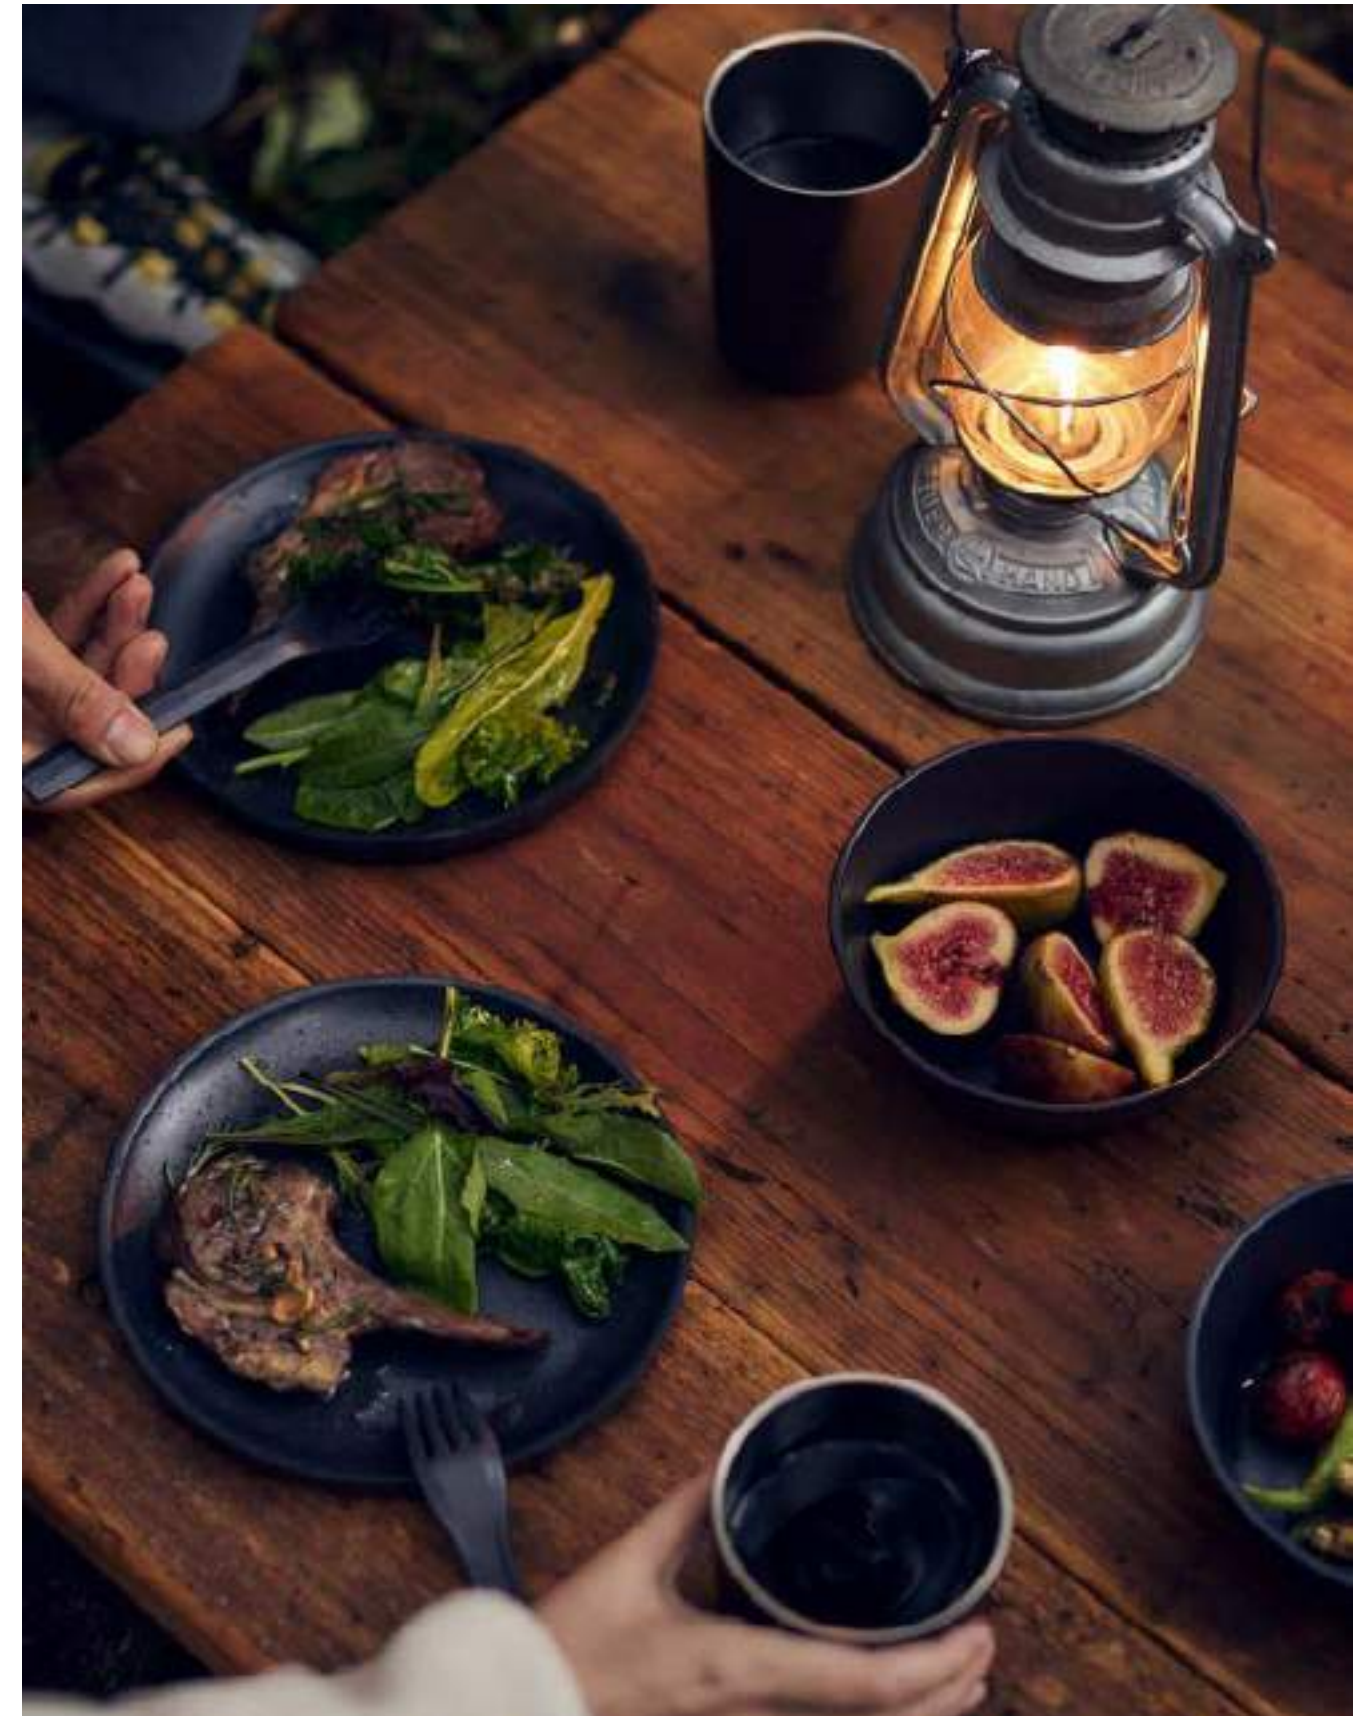

ALFRESCO

ALFRESCO makes dining in the open air a casual, yet special experience. It has an elegant yet down to earth look, with matte textured finish that integrates naturally into the landscape. Made of plastic, the pieces are durable, stackable, and easy to carry. With just the right thickness, they look distinguished and are comfortable to use.