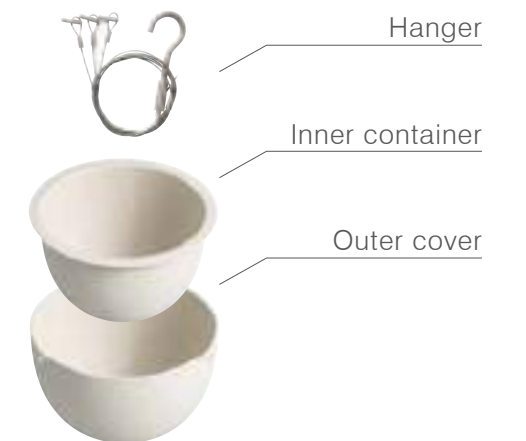

*Wire length is adjustable from 520~1200mm (20~47in)

*140mm: Maximum load 2kg (4.4lbs)

174mm: Maximum load 3kg (6.6lbs)

[Pot beige] Polypropylene, Wheat fiber

[Pot black] Polypropylene

[Hanger] Stainless steel