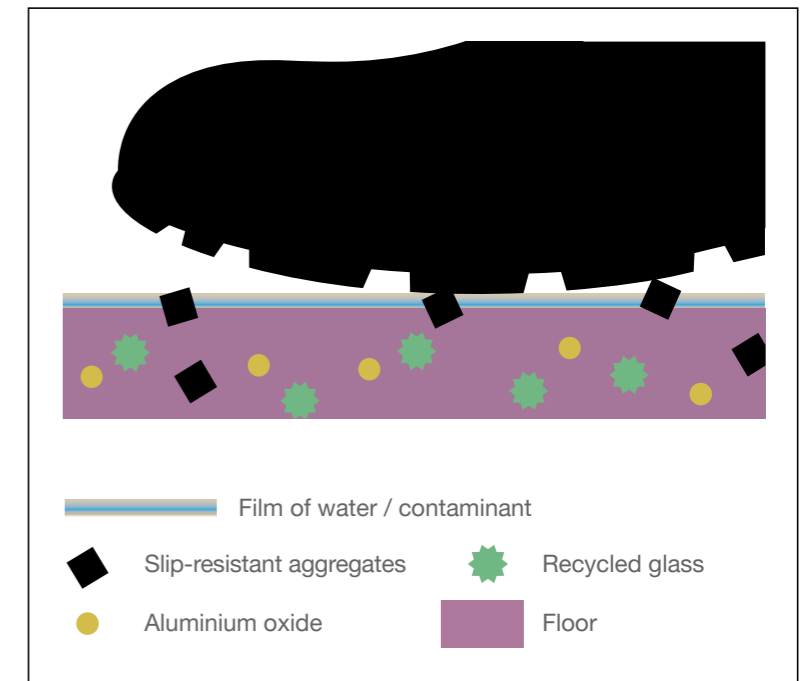

The Ramp Test (EN 16165 Annex B)

The Ramp Test is widely used. R9-R13 values are based on angle measurements of a motor oil-covered ramp that an operator walks on. The angle at which the operator slips forms the R value, but because the most common contaminant on floors is water, using motor oil doesn't give a true representation of what happens in real life situations. The barefoot version of the test (EN 16165 Annex A), where the ramp is covered in a soap solution as a contaminant, simulating conditions in a shower, rates flooring A, B or C. Altro Aquarius and Altro Pisces are rated class B.

Safety floor construction for optimum performance in wet environments