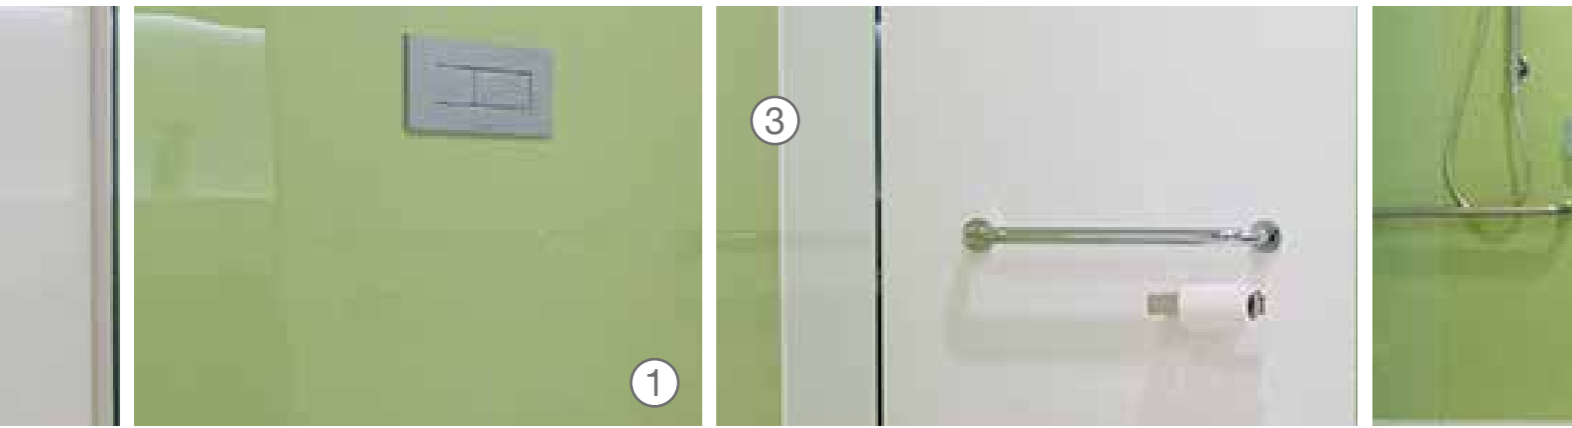

Bringing wet environment design to life

This shows how Altro floors and walls can transform a space; creating inspirational, hygienic and safe wet environments. Visualise in real time how Altro products would look in your space with Altro Insta-space.

www.altro.com/uk/inspiration/altro-insta-space

1. Altro Whiterock Chameleon | Key Lime | 6635 | LRV 50
2. Altro Aquarius | Gosling | AQI2023 | LRV 59
3. Wall system fully bonded for optimum hygiene
4. Hidden transition joint for longevity of wall and ease of installation