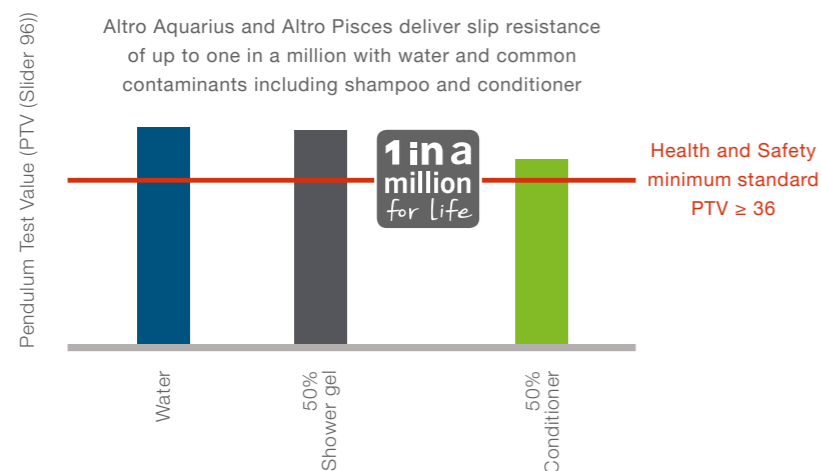

Preventing slips where it matters: our test results

At Altro we combine available industry slip resistance tests to get the most accurate proof of just how safe our flooring is.

We believe standard industry test values don't always provide clarity of slip potential and categories of values are too broad, which is why we combine them.

Our safety floors for wet environments are tested with real life contaminants: shower gel, shampoo and conditioner. Altro Aquarius and Altro Pisces still have a PTV of ≥ 36 (slider 96) against all these contaminants and the risk of slipping is just one in a million; however, with water alone they maintain a PTV of ≥ 50 (slider 96).

Both floors achieve an R11 on the ramp test.

University of Bath, UK