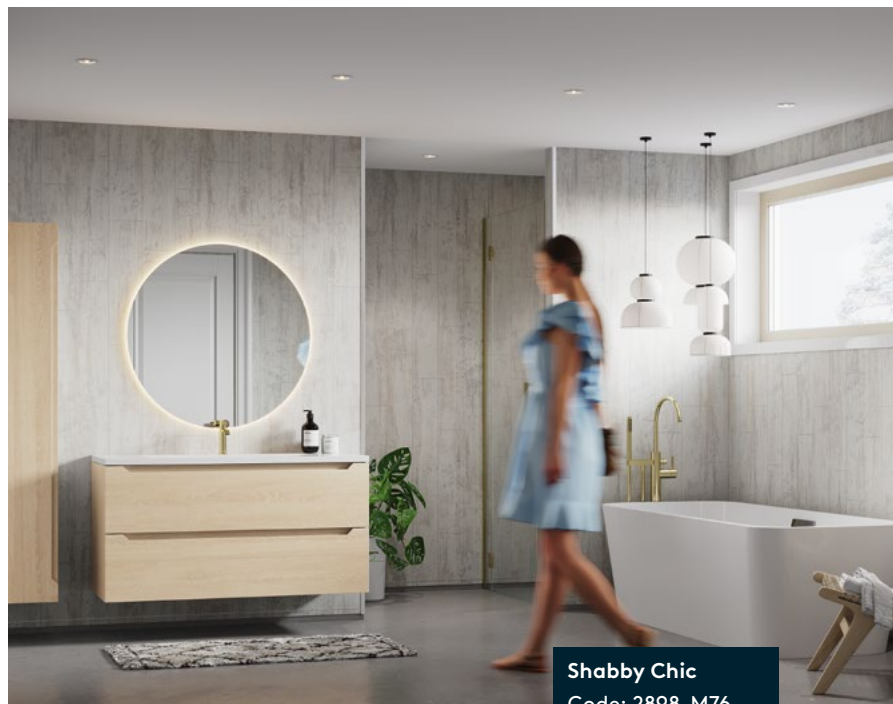

Shabby Chic

Code: 2898-M76
Tile size: 15 x 60 cm