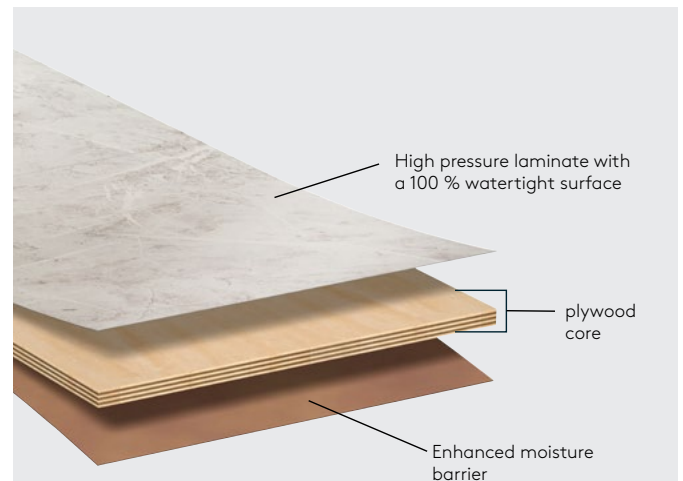

World class wall panels

Fibo wall panels have a core made from multi-layered PEFC-certified plywood. The sheets are pressed together and clad with a high-pressure laminate on the front and a stabilising moisture barrier at the back. When sealed together, the tongue and groove panels create a 100% watertight and environmentally friendly surface.