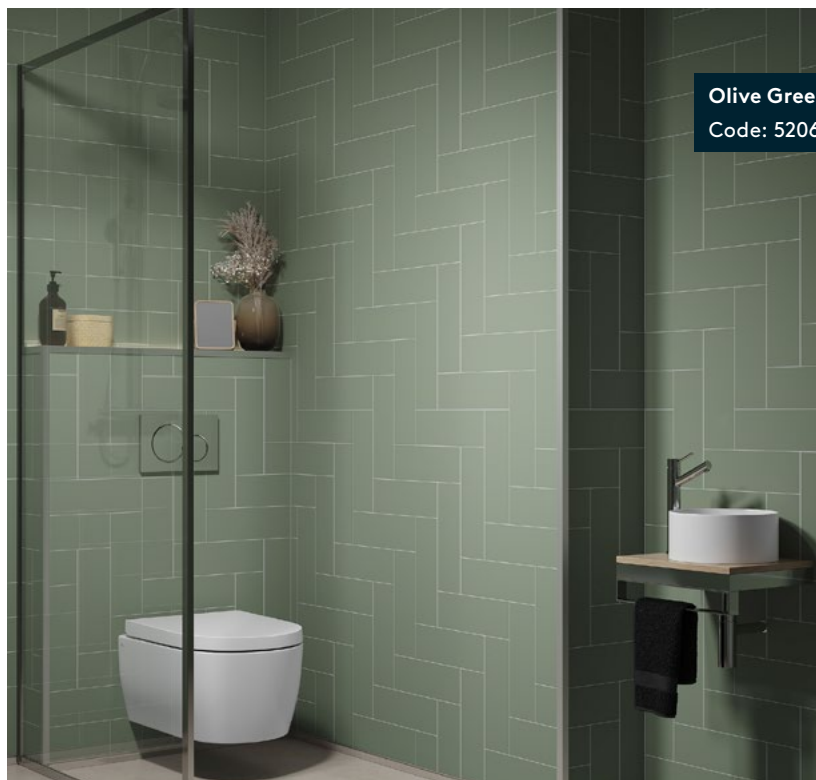

Mix and match one of our feature panels to contrast or complement your chosen colour scheme. They look great when positioned in a shower enclosure or behind a vanity unit.

Panels are 2400 mm high and 300 mm wide.

M74
Tile size
30 x 10 cm

M75
Tile size
30 x 10 cm

M76
Tile size
15 x 60 cm

M78
Tile size
42.5 x 15 cm

M79
Tile size
10 x 28 cm

M0830
Tile size
7.5 x 30 cm

M1515
Tile size
15 x 15 cm

ME88
Tile size
varies

Olive Green
Code: 5206-M75

Fibo profiles

Use Fibo profiles (trims) to complete your perfect installation. All profiles come in 2400 mm length.

Hidden Internal Corner

Aluminium
Code: RAIN-HP

Internal Corner