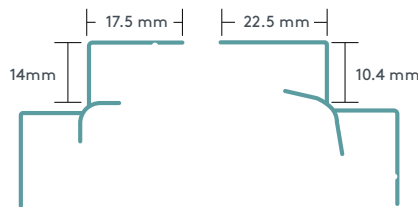

M74
Tile size
30 x 10 cm

M75
Tile size
30 x 10 cm

M76
Tile size
15 x 60 cm

M78
Tile size
42.5 x 15 cm

M79
Tile size
10 x 28 cm

M0830
Tile size
7.5 x 30 cm

M1515
Tile size
15 x 15 cm

ME88
Tile size
varies

Olive Green
Code: 5206-M75

Fibo profiles

Use Fibo profiles (trims) to complete your perfect installation. All profiles come in 2400 mm length.

Hidden Internal Corner

Aluminium
Code: RAIN-HP

Internal Corner